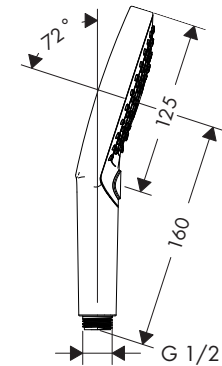

Raindance Select S
120 3jet PowderRain
26014000