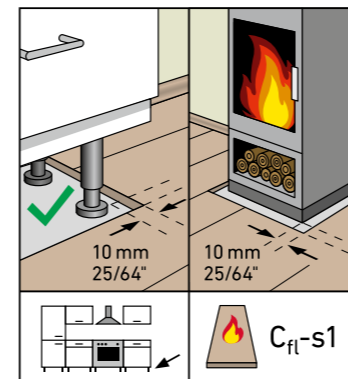

MAMMUT PLUS

BY SWISS KRONO GROUP

SWISS KRONO TEX GMBH & CO. KG
Wittstocker Chaussee 1
D-16909 Heiligengrabe / Germany
www.swisskrono.de
www.swisskrono.com

REMOVAL

Installation clips:
YouTube - Chanel
SWISS KRONO
Heiligengrabe