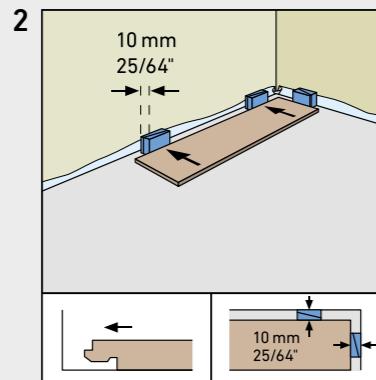

MAMMUT PLUS

BY SWISS KRONO GROUP

SWISS KRONO TEX GMBH & CO. KG
Wittstocker Chaussee 1
D-16909 Heiligengrabe / Germany
www.swisskrono.de
www.swisskrono.com

REMOVAL

Installation clips:
YouTube-Chanel
SWISS KRONO
Heiligengrabe