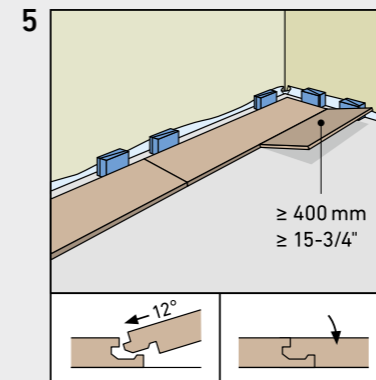

MAMMUT PLUS

BY SWISS KRONO GROUP

SWISS KRONO TEX GMBH & CO. KG
Wittstocker Chaussee 1
D-16909 Heiligengrabe / Germany
www.swisskrono.de
www.swisskrono.com

REMOVAL

Installation clips:
YouTube-Chanel
SWISS KRONO
Heiligengrabe