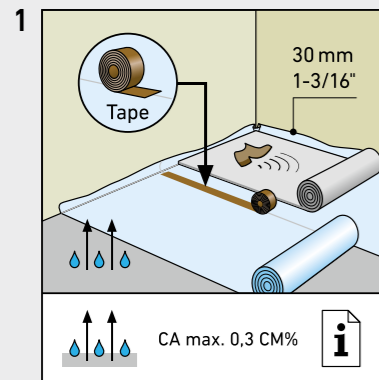

MAMMUT PLUS

BY SWISS KRONO GROUP

SWISS KRONO TEX GMBH & CO. KG
Wittstocker Chaussee 1
D-16909 Heiligengrabe / Germany
www.swisskrono.de
www.swisskrono.com

REMOVAL

Installation clips:
YouTube - Chanel
SWISS KRONO
Heiligengrabe