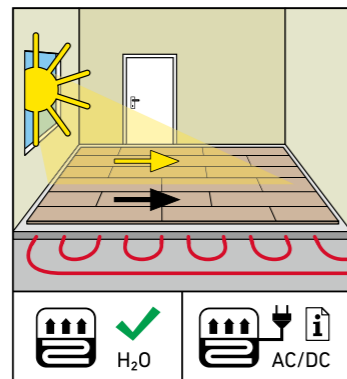

MAMMUT PLUS

BY SWISS KRONO GROUP

SWISS KRONO TEX GMBH & CO. KG
Wittstocker Chaussee 1
D-16909 Heiligengrabe / Germany
www.swisskrono.de
www.swisskrono.com

REMOVAL

Installation clips:
YouTube - Chanel
SWISS KRONO
Heiligengrabe