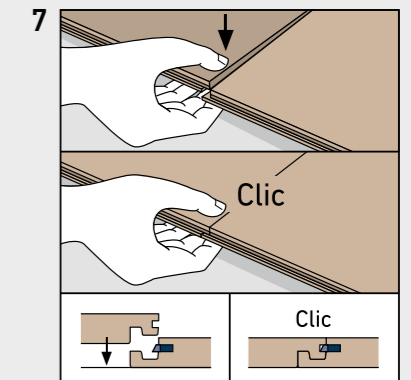

MAMMUT PLUS

BY SWISS KRONO GROUP

SWISS KRONO TEX GMBH & CO. KG
Wittstocker Chaussee 1
D-16909 Heiligengrabe / Germany
www.swisskrono.de
www.swisskrono.com

REMOVAL

Installation clips:
YouTube - Chanel
SWISS KRONO
Heiligengrabe