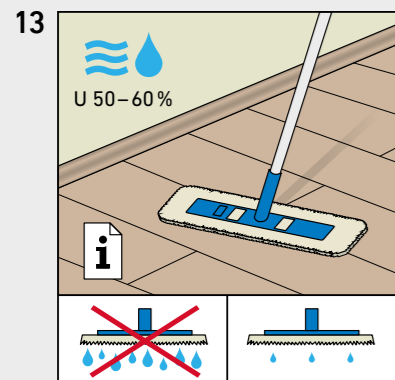

MAMMUT PLUS

BY SWISS KRONO GROUP

SWISS KRONO TEX GMBH & CO. KG
Wittstocker Chaussee 1
D-16909 Heiligengrabe / Germany
www.swisskrono.de
www.swisskrono.com

REMOVAL

Installation clips:
YouTube-Chanel
SWISS KRONO
Heiligengrabe