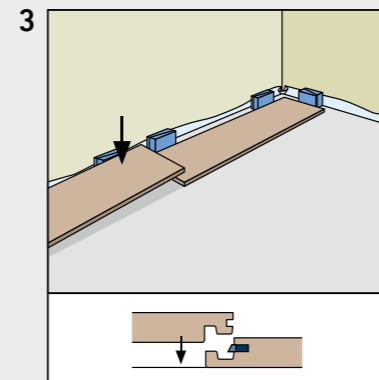

MAMMUT PLUS

BY SWISS KRONO GROUP

SWISS KRONO TEX GMBH & CO. KG
Wittstocker Chaussee 1
D-16909 Heiligengrabe / Germany
www.swisskrono.de
www.swisskrono.com

REMOVAL

Installation clips:
YouTube - Chanel
SWISS KRONO
Heiligengrabe