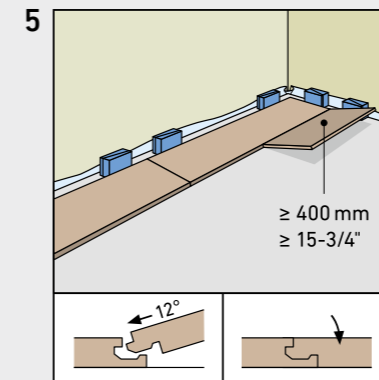

MAMMUT PLUS

BY SWISS KRONO GROUP

SWISS KRONO TEX GMBH & CO. KG
Wittstocker Chaussee 1
D-16909 Heiligengrabe / Germany
www.swisskrono.de
www.swisskrono.com

REMOVAL

Installation clips:
YouTube - Chanel
SWISS KRONO
Heiligengrabe