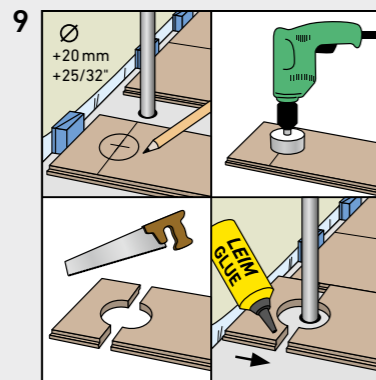

MAMMUT PLUS

BY SWISS KRONO GROUP

SWISS KRONO TEX GMBH & CO. KG
Wittstocker Chaussee 1
D-16909 Heiligengrabe / Germany
www.swisskrono.de
www.swisskrono.com

REMOVAL

Installation clips:
YouTube-Chanel
SWISS KRONO
Heiligengrabe