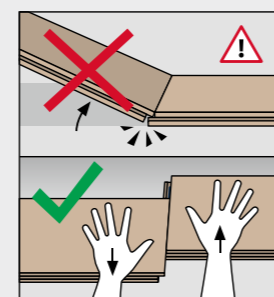

MAMMUT PLUS

BY SWISS KRONO GROUP

SWISS KRONO TEX GMBH & CO. KG
Wittstocker Chaussee 1
D-16909 Heiligengrabe / Germany
www.swisskrono.de
www.swisskrono.com

REMOVAL

Installation clips:
YouTube-Chanel
SWISS KRONO
Heiligengrabe