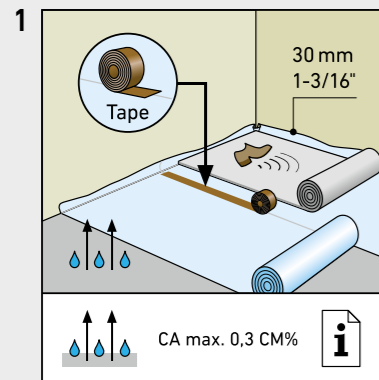

MAMMUT PLUS

BY SWISS KRONO GROUP

SWISS KRONO TEX GMBH & CO. KG
Wittstocker Chaussee 1
D-16909 Heiligengrabe / Germany
www.swisskrono.de
www.swisskrono.com

REMOVAL

Installation clips:
YouTube-Chanel
SWISS KRONO
Heiligengrabe