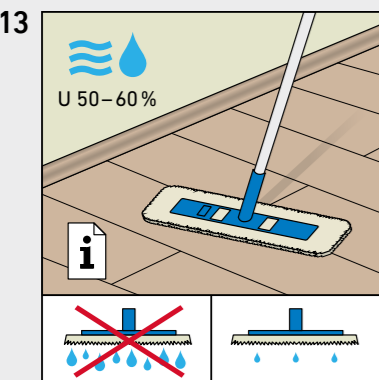

MAMMUT PLUS

BY SWISS KRONO GROUP

SWISS KRONO TEX GMBH & CO. KG
Wittstocker Chaussee 1
D-16909 Heiligengrabe / Germany
www.swisskrono.de
www.swisskrono.com

REMOVAL

Installation clips:
YouTube - Chanel
SWISS KRONO
Heiligengrabe