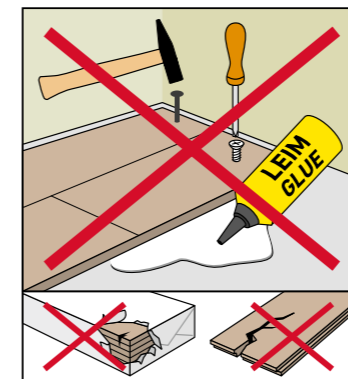

MAMMUT PLUS

BY SWISS KRONO GROUP

SWISS KRONO TEX GMBH & CO. KG
Wittstocker Chaussee 1
D-16909 Heiligengrabe / Germany
www.swisskrono.de
www.swisskrono.com

REMOVAL

Installation clips:
YouTube-Chanel
SWISS KRONO
Heiligengrabe