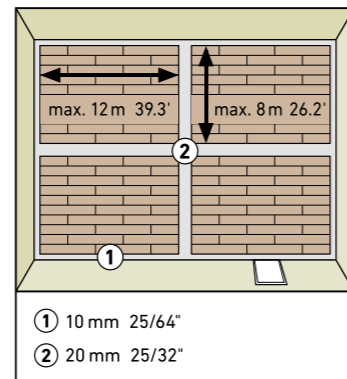

MAMMUT PLUS

BY SWISS KRONO GROUP

SWISS KRONO TEX GMBH & CO. KG
Wittstocker Chaussee 1
D-16909 Heiligengrabe / Germany
www.swisskrono.de
www.swisskrono.com

REMOVAL

Installation clips:
YouTube - Chanel
SWISS KRONO
Heiligengrabe