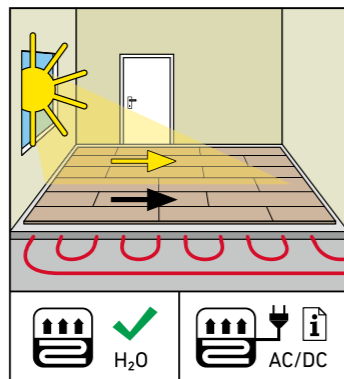

MAMMUT PLUS

BY SWISS KRONO GROUP

SWISS KRONO TEX GMBH & CO. KG
Wittstocker Chaussee 1
D-16909 Heiligengrabe / Germany
www.swisskrono.de
www.swisskrono.com

REMOVAL

Installation clips:
YouTube-Chanel
SWISS KRONO
Heiligengrabe