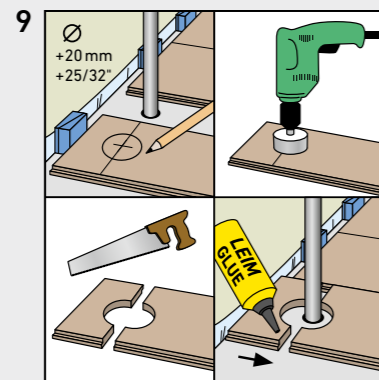

MAMMUT PLUS

BY SWISS KRONO GROUP

SWISS KRONO TEX GMBH & CO. KG
Wittstocker Chaussee 1
D-16909 Heiligengrabe / Germany
www.swisskrono.de
www.swisskrono.com

REMOVAL

Installation clips:
YouTube - Chanel
SWISS KRONO
Heiligengrabe