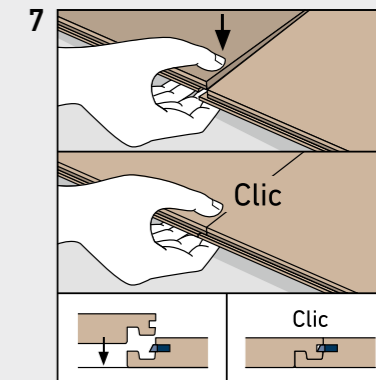

MAMMUT PLUS

BY SWISS KRONO GROUP

SWISS KRONO TEX GMBH & CO. KG
Wittstocker Chaussee 1
D-16909 Heiligengrabe / Germany
www.swisskrono.de
www.swisskrono.com

REMOVAL

Installation clips:
YouTube-Chanel
SWISS KRONO
Heiligengrabe