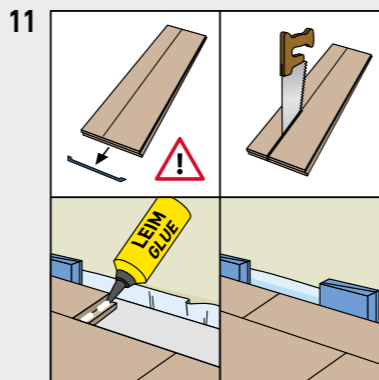

MAMMUT PLUS

BY SWISS KRONO GROUP

SWISS KRONO TEX GMBH & CO. KG
Wittstocker Chaussee 1
D-16909 Heiligengrabe / Germany
www.swisskrono.de
www.swisskrono.com

REMOVAL

Installation clips:
YouTube - Chanel
SWISS KRONO
Heiligengrabe