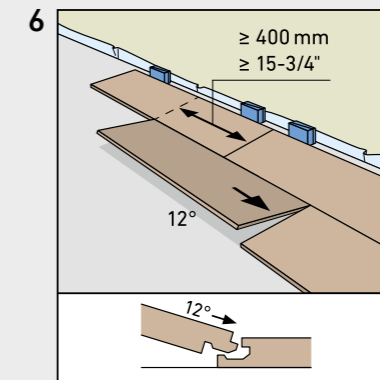

MAMMUT PLUS

BY SWISS KRONO GROUP

SWISS KRONO TEX GMBH & CO. KG
Wittstocker Chaussee 1
D-16909 Heiligengrabe / Germany
www.swisskrono.de
www.swisskrono.com

REMOVAL

Installation clips:
YouTube - Chanel
SWISS KRONO
Heiligengrabe