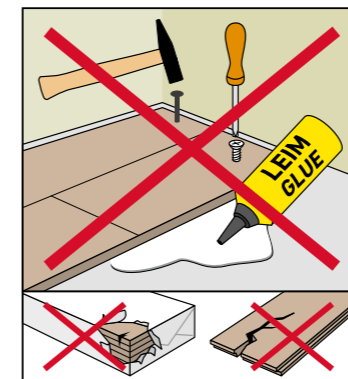

MAMMUT PLUS

BY SWISS KRONO GROUP

SWISS KRONO TEX GMBH & CO. KG
Wittstocker Chaussee 1
D-16909 Heiligengrabe / Germany
www.swisskrono.de
www.swisskrono.com

REMOVAL

Installation clips:
YouTube - Chanel
SWISS KRONO
Heiligengrabe