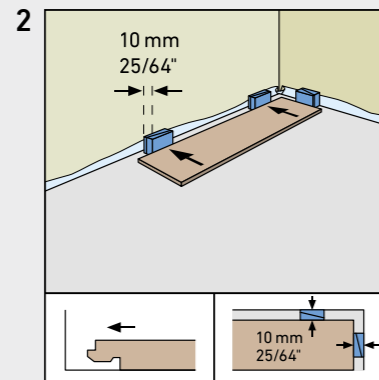

MAMMUT PLUS

BY SWISS KRONO GROUP

SWISS KRONO TEX GMBH & CO. KG
Wittstocker Chaussee 1
D-16909 Heiligengrabe / Germany
www.swisskrono.de
www.swisskrono.com

REMOVAL

Installation clips:
YouTube - Chanel
SWISS KRONO
Heiligengrabe