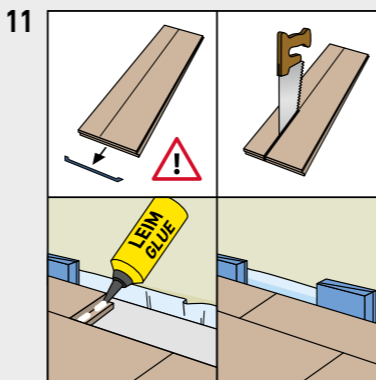

MAMMUT PLUS

BY SWISS KRONO GROUP

SWISS KRONO TEX GMBH & CO. KG
Wittstocker Chaussee 1
D-16909 Heiligengrabe / Germany
www.swisskrono.de
www.swisskrono.com

REMOVAL

Installation clips:
YouTube-Chanel
SWISS KRONO
Heiligengrabe