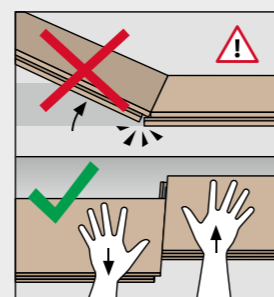

MAMMUT PLUS

BY SWISS KRONO GROUP

SWISS KRONO TEX GMBH & CO. KG
Wittstocker Chaussee 1
D-16909 Heiligengrabe / Germany
www.swisskrono.de
www.swisskrono.com

REMOVAL

Installation clips:
YouTube - Chanel
SWISS KRONO
Heiligengrabe