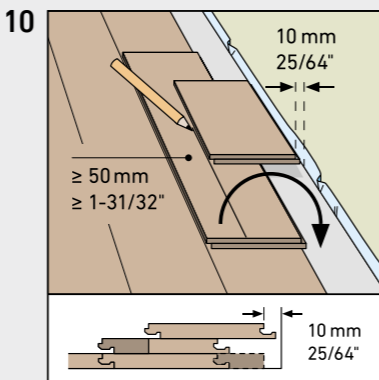

MAMMUT PLUS

BY SWISS KRONO GROUP

SWISS KRONO TEX GMBH & CO. KG
Wittstocker Chaussee 1
D-16909 Heiligengrabe / Germany
www.swisskrono.de
www.swisskrono.com

REMOVAL

Installation clips:
YouTube - Chanel
SWISS KRONO
Heiligengrabe