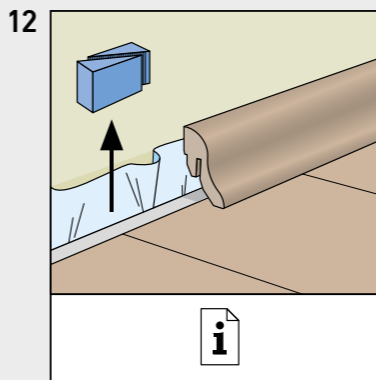

MAMMUT PLUS

BY SWISS KRONO GROUP

SWISS KRONO TEX GMBH & CO. KG
Wittstocker Chaussee 1
D-16909 Heiligengrabe / Germany
www.swisskrono.de
www.swisskrono.com

REMOVAL

Installation clips:
YouTube-Chanel
SWISS KRONO
Heiligengrabe