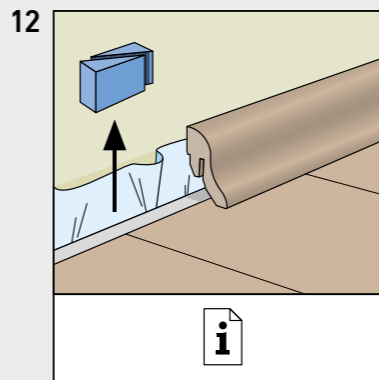

MAMMUT PLUS

BY SWISS KRONO GROUP

SWISS KRONO TEX GMBH & CO. KG
Wittstocker Chaussee 1
D-16909 Heiligengrabe / Germany
www.swisskrono.de
www.swisskrono.com

REMOVAL

Installation clips:
YouTube - Chanel
SWISS KRONO
Heiligengrabe