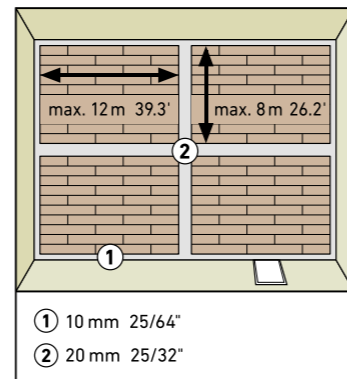

MAMMUT PLUS

BY SWISS KRONO GROUP

SWISS KRONO TEX GMBH & CO. KG
Wittstocker Chaussee 1
D-16909 Heiligengrabe / Germany
www.swisskrono.de
www.swisskrono.com

REMOVAL

Installation clips:
YouTube-Chanel
SWISS KRONO
Heiligengrabe