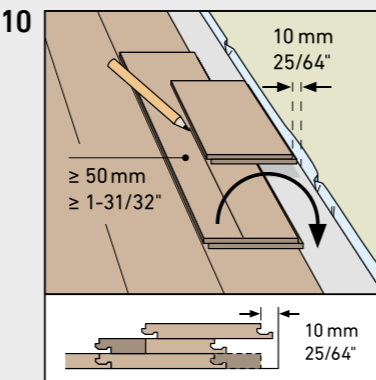

MAMMUT PLUS

BY SWISS KRONO GROUP

SWISS KRONO TEX GMBH & CO. KG
Wittstocker Chaussee 1
D-16909 Heiligengrabe / Germany
www.swisskrono.de
www.swisskrono.com

REMOVAL

Installation clips:
YouTube-Chanel
SWISS KRONO
Heiligengrabe