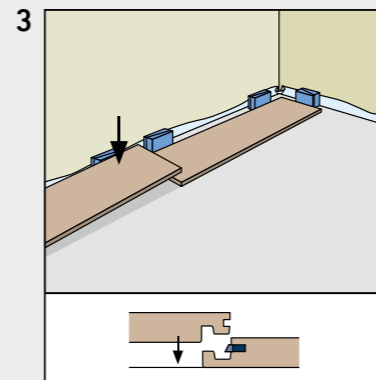

MAMMUT PLUS

BY SWISS KRONO GROUP

SWISS KRONO TEX GMBH & CO. KG
Wittstocker Chaussee 1
D-16909 Heiligengrabe / Germany
www.swisskrono.de
www.swisskrono.com

REMOVAL

Installation clips:
YouTube-Chanel
SWISS KRONO
Heiligengrabe