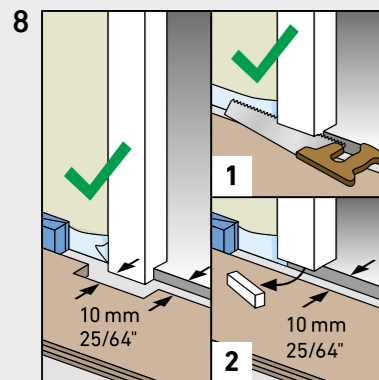

MAMMUT PLUS

BY SWISS KRONO GROUP

SWISS KRONO TEX GMBH & CO. KG
Wittstocker Chaussee 1
D-16909 Heiligengrabe / Germany
www.swisskrono.de
www.swisskrono.com

REMOVAL

Installation clips:
YouTube - Chanel
SWISS KRONO
Heiligengrabe