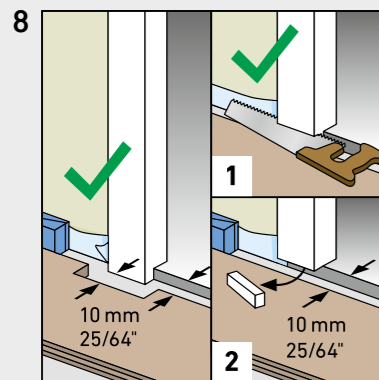

MAMMUT PLUS

BY SWISS KRONO GROUP

SWISS KRONO TEX GMBH & CO. KG
Wittstocker Chaussee 1
D-16909 Heiligengrabe / Germany
www.swisskrono.de
www.swisskrono.com

REMOVAL

Installation clips:
YouTube-Chanel
SWISS KRONO
Heiligengrabe