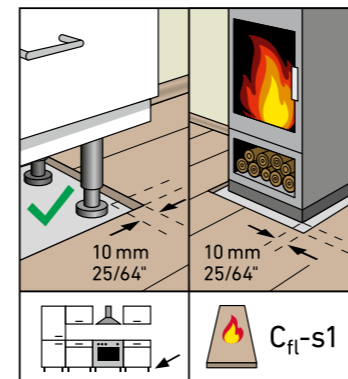

MAMMUT PLUS

BY SWISS KRONO GROUP

SWISS KRONO TEX GMBH & CO. KG
Wittstocker Chaussee 1
D-16909 Heiligengrabe / Germany
www.swisskrono.de
www.swisskrono.com

REMOVAL

Installation clips:
YouTube-Chanel
SWISS KRONO
Heiligengrabe