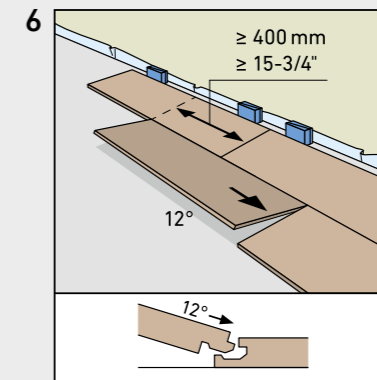

MAMMUT PLUS

BY SWISS KRONO GROUP

SWISS KRONO TEX GMBH & CO. KG
Wittstocker Chaussee 1
D-16909 Heiligengrabe / Germany
www.swisskrono.de
www.swisskrono.com

REMOVAL

Installation clips:
YouTube-Chanel
SWISS KRONO
Heiligengrabe