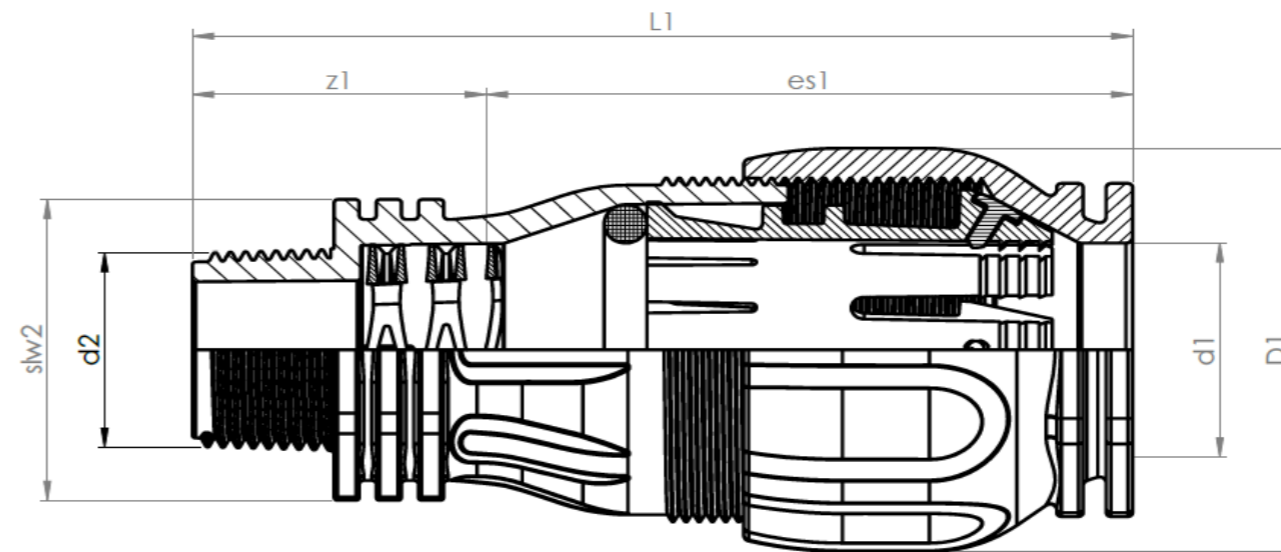

## Type 101 Flexibrass

RWG nr.	NRF	Dimension	Description	d1	D1	d2	slw1	slw2	L1	es1	es2	z1
6221041	NA	15-22mm x 20mm	FlexiBrass union	15-22	50	20	36	34	168/153	94	30	44
6221042	2561045	15-22mm x 25mm	FlexiBrass union	15-22	50	25	36	39	170/155	94	31	45
6221043	2561046	20-27mm x 25mm	FlexiBrass union	20-27	58	25	40	39	172/152	96	31	45
6221044	2561047	27-35mm x 25mm	FlexiBrass union	27-35	68	25	50	39	176/156	95	31	50
6221045	2561048	27-35mm x 32mm	FlexiBrass union	27-35	68	32	50	52	184/164	95	36	53
6221046	2561049	35-50mm x 40mm	FlexiBrass union	35-50	110	40	87	49	339/309	207	55	77
6221047	2561051	49-63mm x 50mm	FlexiBrass union	49-63	125	50	93	60	349/319	213	60	76

## Type 113

RWG nr.	NRF	Dimension	Description	d1	D1	d2	slw2	L1	es1	z1
8220004	2561084	20-27mm x R3/4"	Flexi coupling male thread	20-27	58	3/4"	37	135	96	39
8220005	2564244	20-27mm x R1"	Flexi coupling male thread	20-27	58	1"	37	138	96	42
8222133	NA	20-27mm x 3/4" NPT	Flexi coupling male thread	20-27	58	3/4"	37	135	96	39
8222134	NA	20-27mm x 1" NPT	Flexi coupling male thread	20-27	58	1"	37	138	96	42
8220024	2564251	27-35mm x R3/4"	Flexi coupling male thread	27-35	68	3/4"	45	140	95	45
8220007	2564245	27-35mm x R1"	Flexi coupling male thread	27-35	68	1"	45	143	95	48
8220028	2561032	35-50mm x R1 1/4"	Flexi coupling male thread	35-50	111	1 1/4"	67	276	207	69
8220008	2564246	35-50mm x R1 1/2"	Flexi coupling male thread	35-50	111	1 1/2"	67	276	207	69
8220009	2564247	49-63mm x R2"	Flexi coupling male thread	49-63	125	2"	80	281	213	68