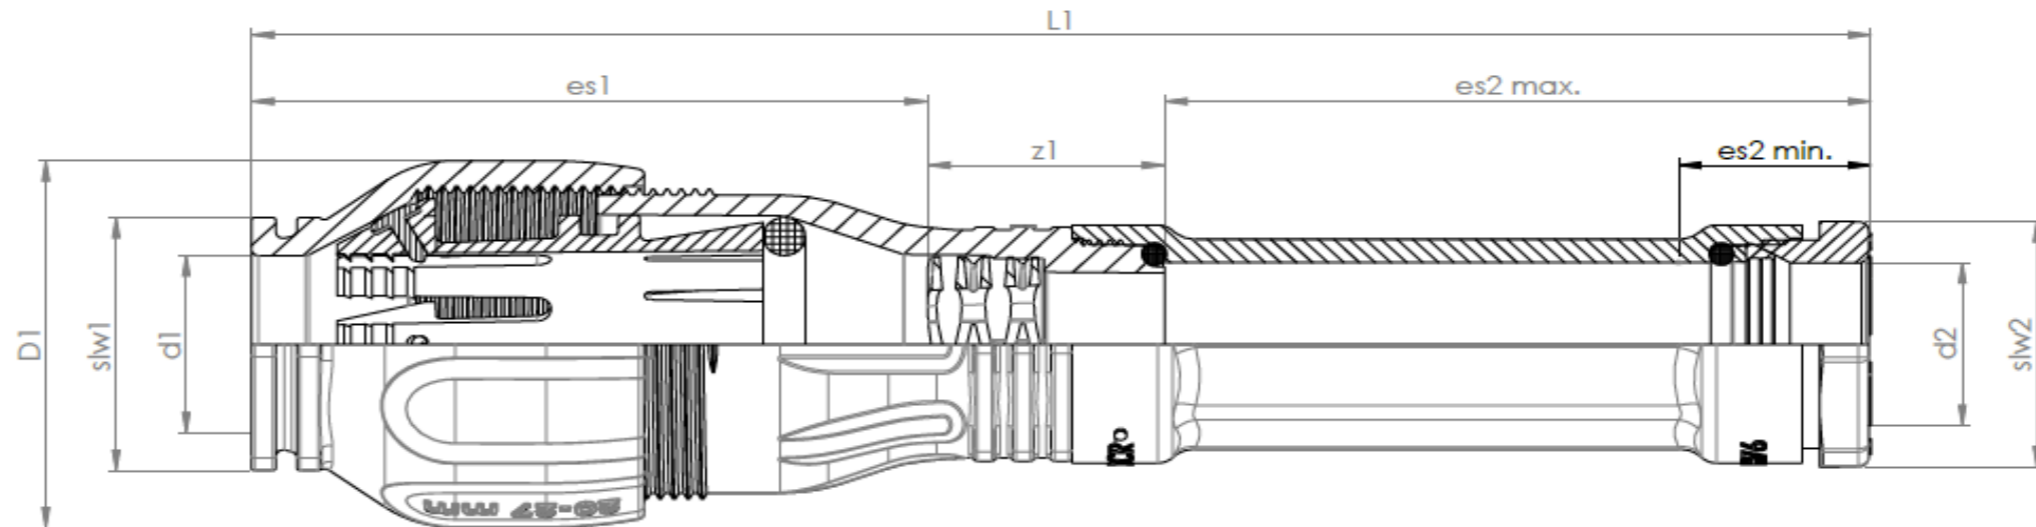

### Type 101

RWG nr.	NRF	Dimension	Description	d1	D1	d2	D2	L1	es1	es2	z1	z2
8221012	2561012	20-27mm	Flexi-Flexi	20-27	58	20-27	58	227	91	91	22	22
8221013	2561053	27-35mm	Flexi-Flexi	27-35	68	27-35	68	239	96	96	23	23

## Type 101 Flexibrass

RWG nr.	NRF	Dimension	Description	d1	D1	d2	slw1	slw2	L1	es1	es2	z1
6221011	2564313	15-22mm x 20mm	FlexiBrass repair	15-22	50	20	36	34	228/213	94	30-96	34
6220012	2564314	15-22mm x 25mm	FlexiBrass repair	15-22	50	25	36	39	228/213	94	30-96	34
6219013	2564315	20-27mm x 25mm	FlexiBrass repair	20-27	58	25	40	39	230/210	96	30-96	34
6218014	2564316	27-35mm x 25mm	FlexiBrass repair	27-35	68	25	50	39	235/215	95	30-96	39
6217015	2564317	27-35mm x 32mm	FlexiBrass repair	27-35	68	32	50	52	236/216	95	35-96	41
6216016	2564318	35-50mm x 40mm	FlexiBrass repair	35-50	110	40	87	49	397/367	207	55-125	60
6215017	2564319	49-63mm x 50mm	FlexiBrass repair	49-63	125	50	93	60	402/372	213	60-125	61

## Type 113

RWG nr.	NRF	Dimension	Description	d1	D1	d2	slw2	L1	es1	z1
8220004	2561084	20-27mm x R3/4"	Flexi coupling male thread	20-27	58	3/4"	37	135	96	39
8220005	2564244	20-27mm x R1"	Flexi coupling male thread	20-27	58	1"	37	138	96	42
8222133	NA	20-27mm x 3/4" NPT	Flexi coupling male thread	20-27	58	3/4"	37	135	96	39
8222134	NA	20-27mm x 1" NPT	Flexi coupling male thread	20-27	58	1"	37	138	96	42
8220024	2564251	27-35mm x R3/4"	Flexi coupling male thread	27-35	68	3/4"	45	140	95	45
8220007	2564245	27-35mm x R1"	Flexi coupling male thread	27-35	68	1"	45	143	95	48
8220028	2561032	35-50mm x R1 1/4"	Flexi coupling male thread	35-50	111	1 1/4"	67	276	207	69
8220008	2564246	35-50mm x R1 1/2"	Flexi coupling male thread	35-50	111	1 1/2"	67	276	207	69
8220009	2564247	49-63mm x R2"	Flexi coupling male thread	49-63	125	2"	80	281	213	68