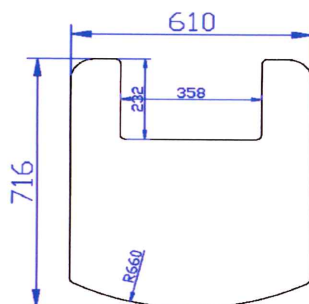

JØTUL
ACCESSORIES

GULVPLATE

ART.NO 50049584

HERDET KLART GLASS / GODSTYKKELSE: 6 MM
F130 NO/SE/FI

FLOOR PLATE / CLEAR GLASS / THICKNESS: 6MM
F130 NO/SE/FI

JØTUL AS
P.O. BOX 1411
1602 FREDRIKSTAD
NORWAY

09.03.2016