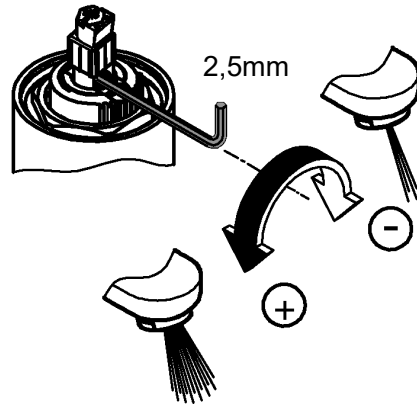

X	
48 530	46 374

Y		
48 540	46 863	46 824

*19 332	32mm

DIN
1988

DIN EN
806

bar

32mm

*19 332

i

	150°
	0°
	360°

1

2

3

A series of horizontal lines for writing, consisting of 20 evenly spaced lines extending across the width of the page.

Pure Freude
an Wasser

GROHE