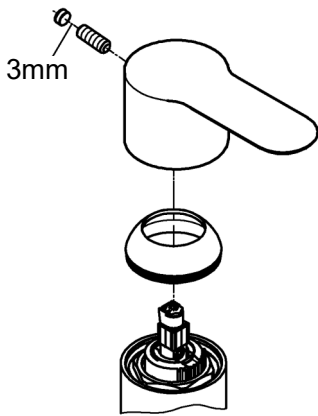

X	
48 530	46 374

Y		
48 540	46 863	46 824

*19 332	32mm

DIN
1988

DIN EN
806

bar

32mm

*19 332

i

	150°
	0°
	360°

1

2

3

A series of horizontal lines for writing, consisting of 20 evenly spaced lines extending across the width of the page.

Pure Freude
an Wasser

GROHE