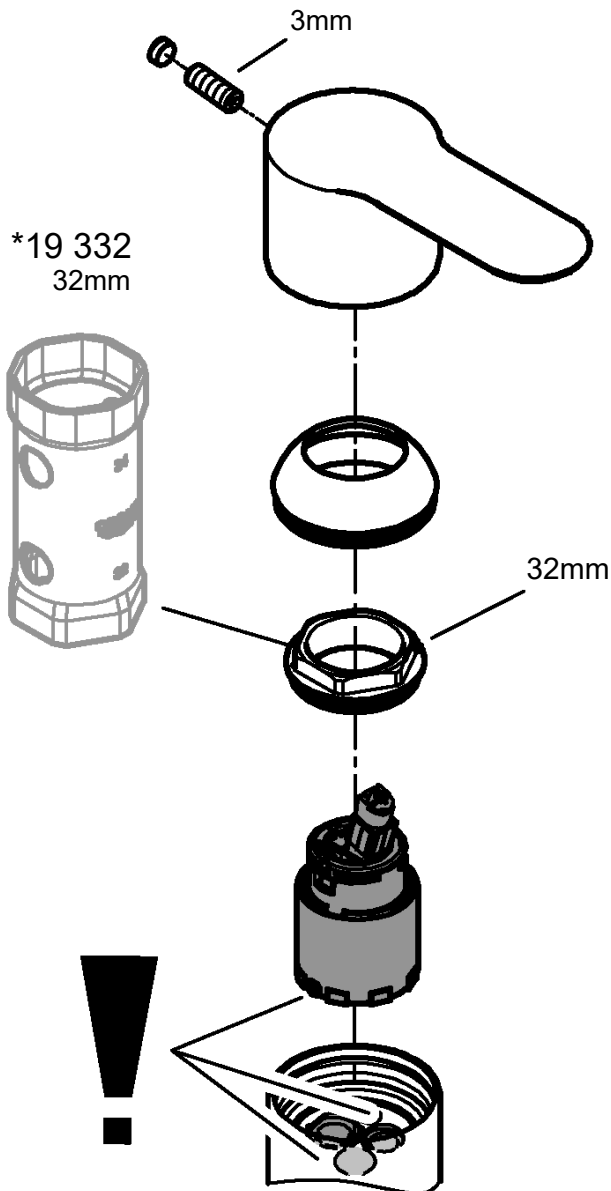

X	
48 530	46 374

Y		
48 540	46 863	46 824

*19 332	32mm

DIN
1988

DIN EN
806

bar

32mm

*19 332

i

	150°
	0°
	360°

1

2

3

A series of horizontal lines for writing, consisting of 20 evenly spaced lines extending across the width of the page.

Pure Freude
an Wasser

GROHE