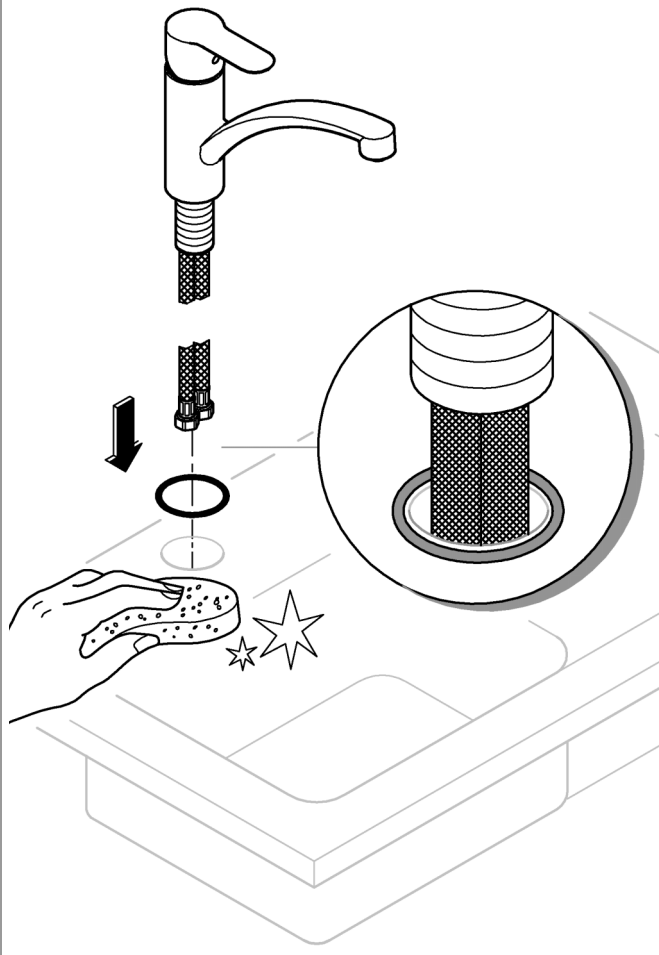

max. 70° 60°

32mm  
\*19 332

i

1

2

3

A series of 20 horizontal lines for writing, spaced evenly down the page.

Pure Freude  
an Wasser