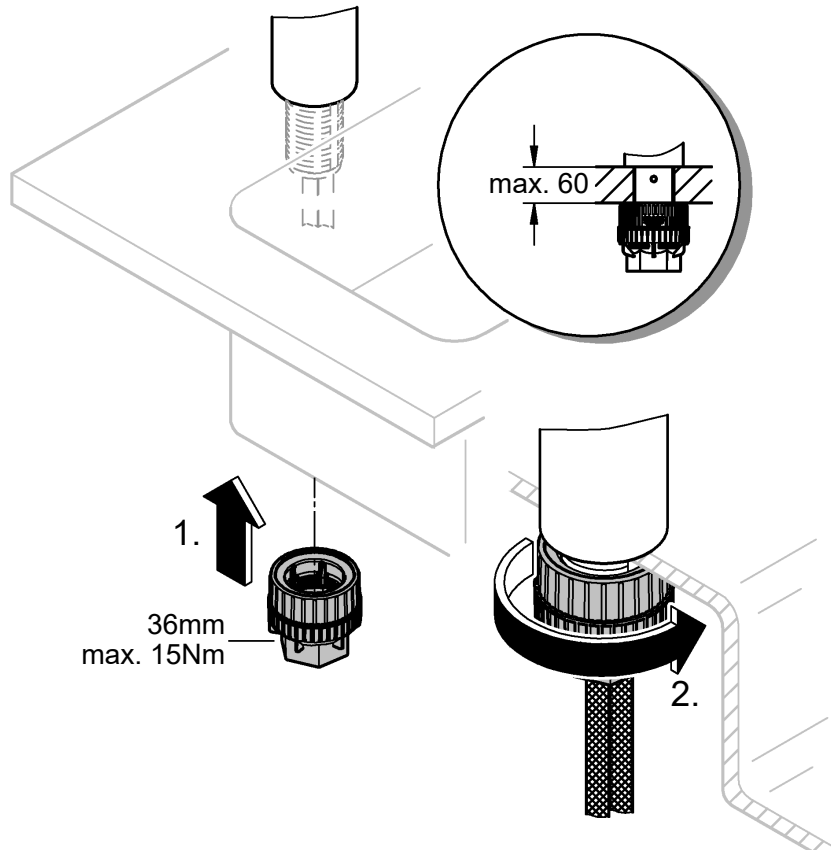

X	
48 530	46 374

Y		
48 540	46 863	46 824

*19 332	32mm

DIN
1988

DIN EN
806

bar

32mm

*19 332

i

	150°
	0°
	360°

1

2

3

A series of horizontal lines for writing, consisting of 20 evenly spaced lines extending across the width of the page.

Pure Freude
an Wasser

GROHE