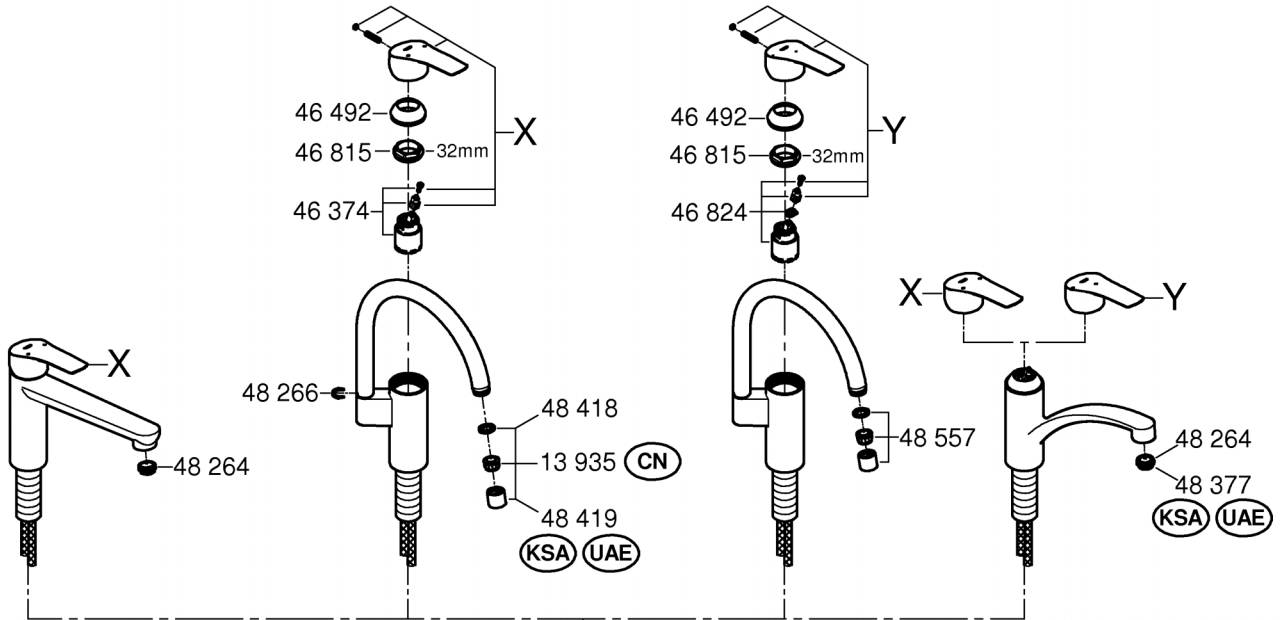

X	
48 530	46 374

Y		
48 540	46 863	46 824

*19 332	32mm

DIN
1988

DIN EN
806

bar

32mm

*19 332

i

	150°
	0°
	360°

1

2

3

A series of horizontal lines for writing, consisting of 20 evenly spaced lines extending across the width of the page.

Pure Freude
an Wasser

GROHE