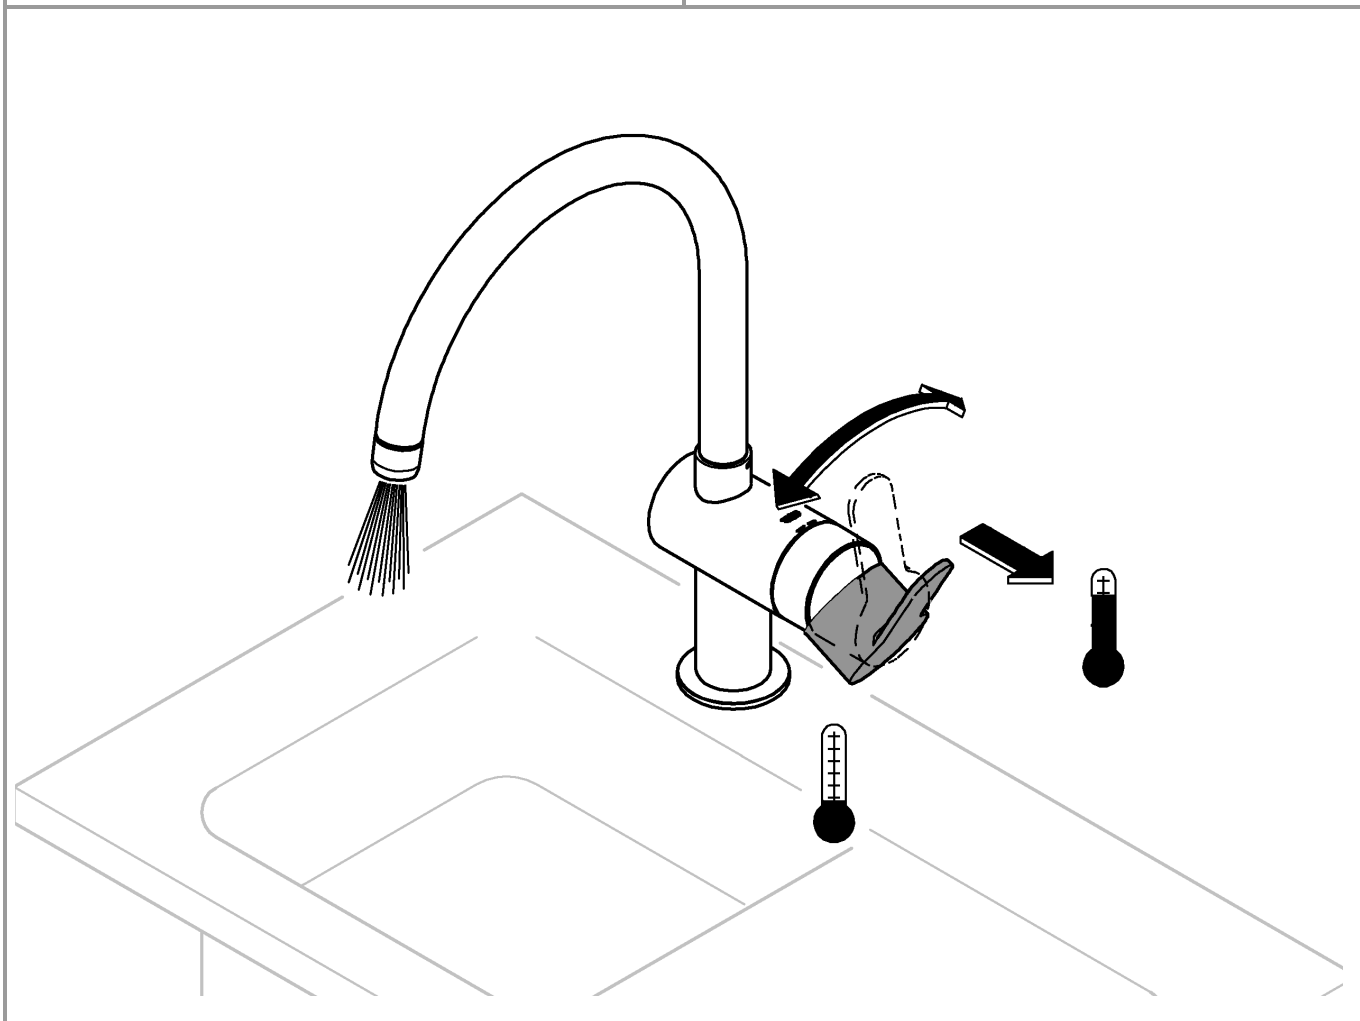

i

	150°
	0°
	360°

1

2

3

A series of horizontal lines for writing, consisting of 20 evenly spaced lines extending across the width of the page.

Pure Freude
an Wasser

GROHE