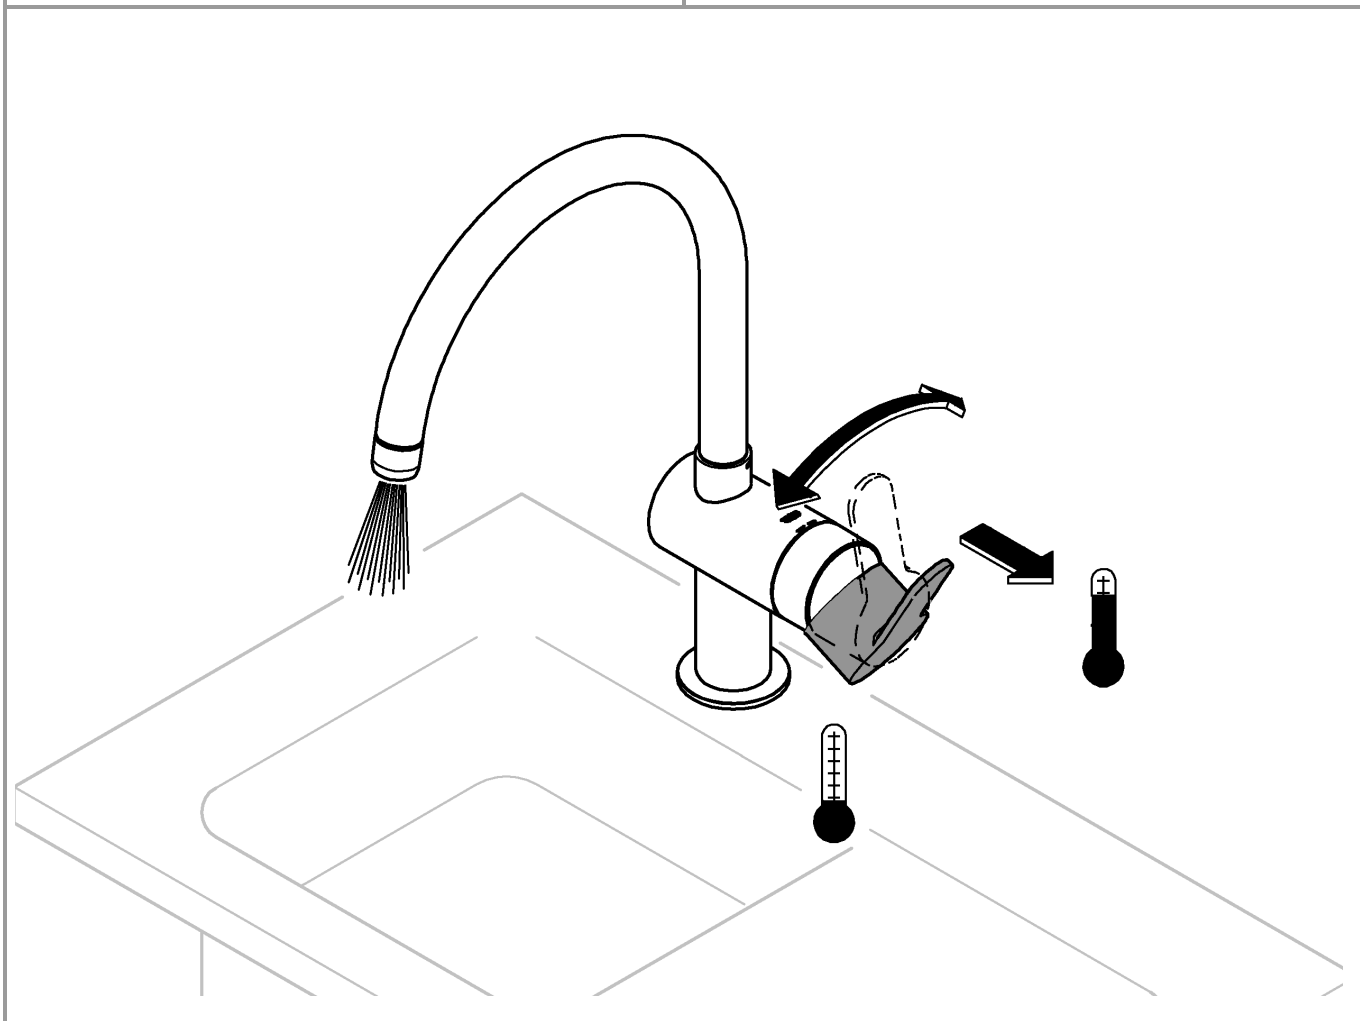

max. 70° 60°

32mm  
\*19 332

i

1

2

3

A series of 20 horizontal lines for writing, spaced evenly down the page.

Pure Freude  
an Wasser