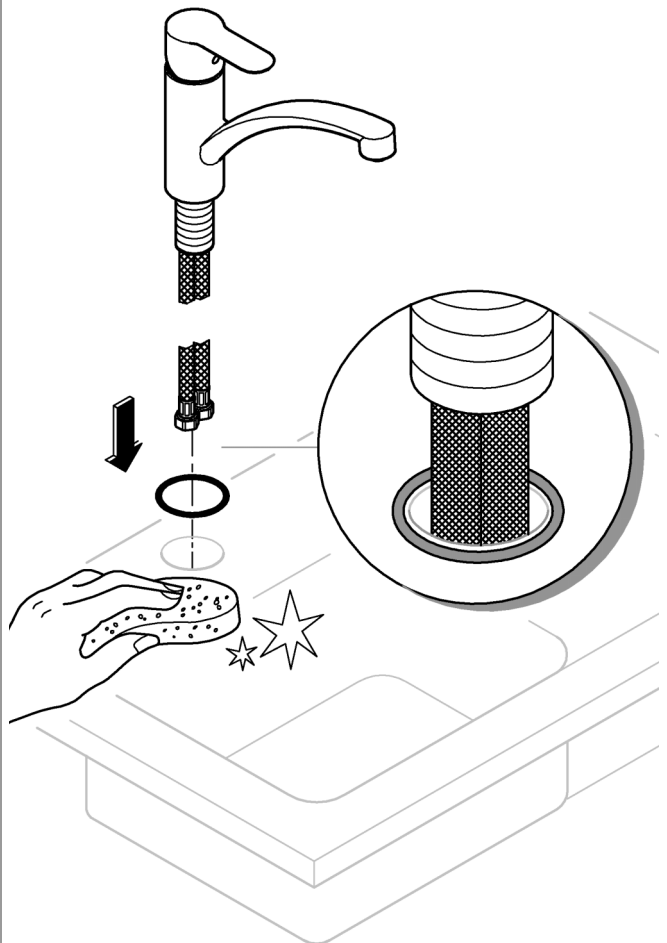

X	
48 530	46 374

Y		
48 540	46 863	46 824

*19 332	32mm

DIN
1988

DIN EN
806

bar

32mm

*19 332

i

	150°
	0°
	360°

1

2

3

A series of horizontal lines for writing, consisting of 20 evenly spaced lines extending across the width of the page.

Pure Freude
an Wasser

GROHE