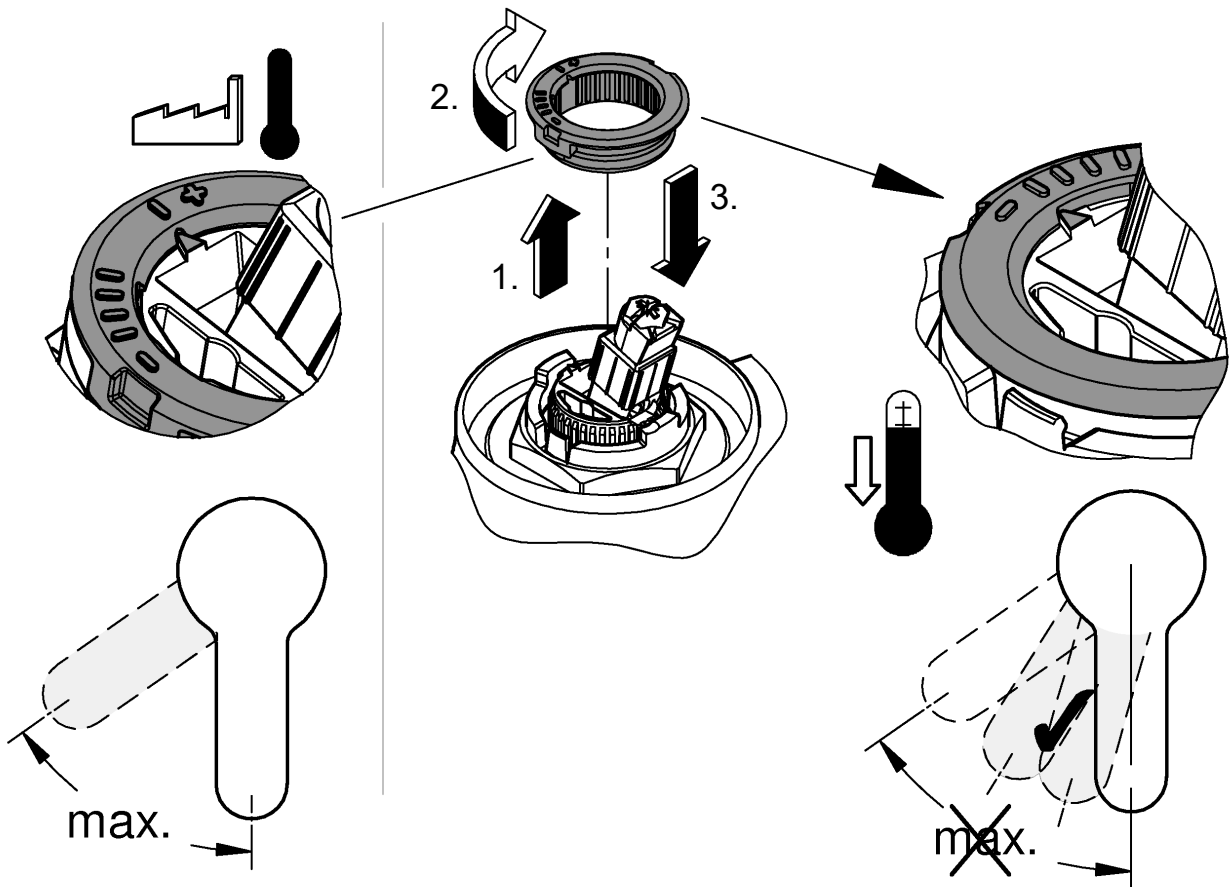

X	
48 530	46 374

Y		
48 540	46 863	46 824

*19 332	32mm

DIN
1988

DIN EN
806

bar

32mm

*19 332

i

	150°
	0°
	360°

1

2

3

A series of horizontal lines for writing, consisting of 20 evenly spaced lines extending across the width of the page.

Pure Freude
an Wasser

GROHE