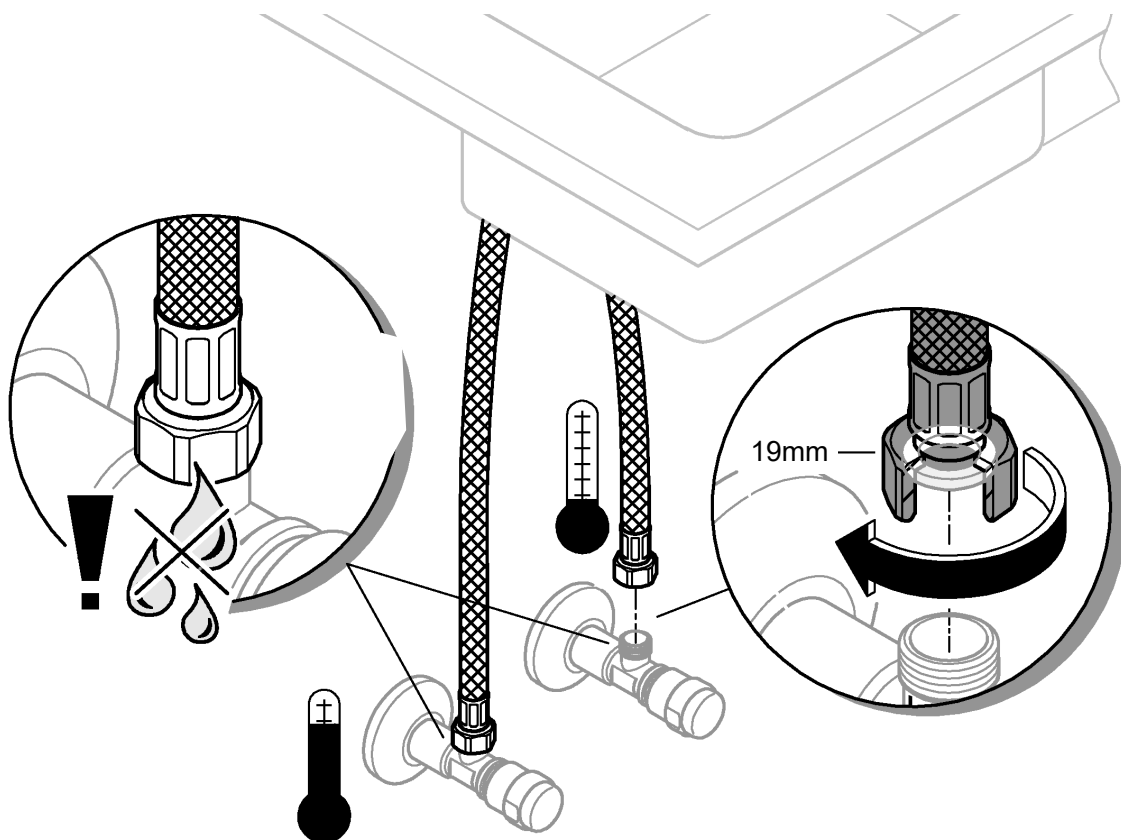

X	
48 530	46 374

Y		
48 540	46 863	46 824

*19 332	32mm

DIN
1988

DIN EN
806

bar

32mm

*19 332

i

	150°
	0°
	360°

1

2

3

A series of horizontal lines for writing, consisting of 20 evenly spaced lines extending across the width of the page.

Pure Freude
an Wasser

GROHE