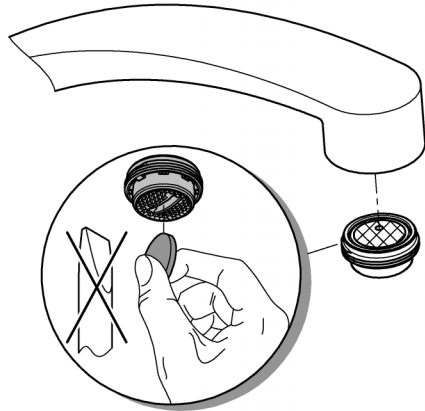

max. 70° 60°

32mm  
\*19 332

i

1

2

3

A series of 20 horizontal lines for writing, spaced evenly down the page.

Pure Freude  
an Wasser