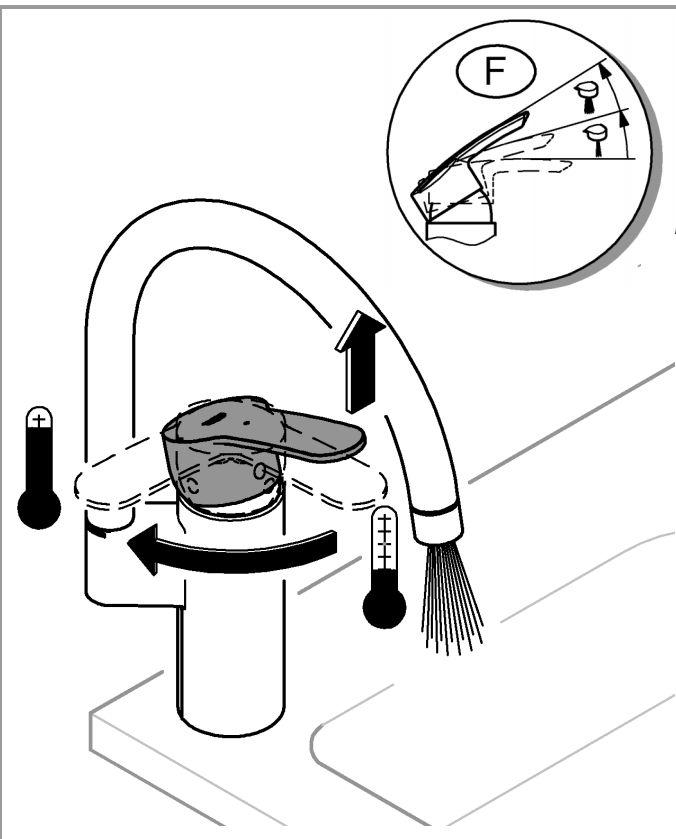

max. 70° 60°

32mm  
\*19 332

i

1

2

3

A series of 20 horizontal lines for writing, spaced evenly down the page.

Pure Freude  
an Wasser