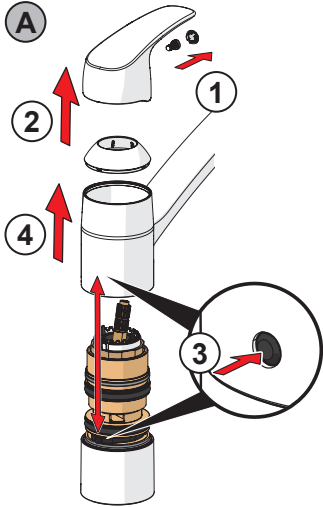

⑤

2.5  
A1

G1

G2

2.5  
G6

[cleaning.oras.com](http://cleaning.oras.com)

Oras Group is a powerful European provider of sanitary fittings: the market leader in the Nordics and a leading company in Continental Europe. The company's mission is to make the use of water easy and sustainable and its vision is to become the European leader of advanced sanitary fittings. Oras Group has two strong brands: Oras and Hansa.