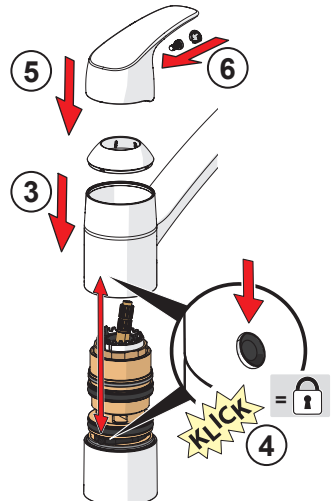

⑤

2.5  
A1

G1

G2

2.5  
G6

[cleaning.oras.com](http://cleaning.oras.com)

Oras Group is a powerful European provider of sanitary fittings: the market leader in the Nordics and a leading company in Continental Europe. The company's mission is to make the use of water easy and sustainable and its vision is to become the European leader of advanced sanitary fittings. Oras Group has two strong brands: Oras and Hansa.