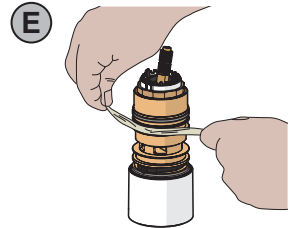

⑤

2.5  
A1

G1

G2

2.5  
G6

[cleaning.oras.com](http://cleaning.oras.com)

Oras Group is a powerful European provider of sanitary fittings: the market leader in the Nordics and a leading company in Continental Europe. The company's mission is to make the use of water easy and sustainable and its vision is to become the European leader of advanced sanitary fittings. Oras Group has two strong brands: Oras and Hansa.