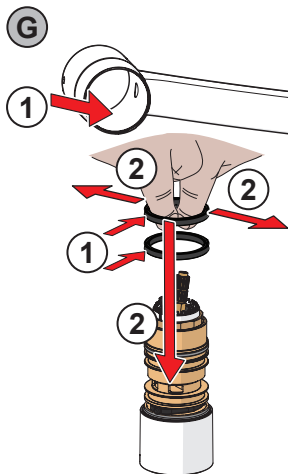

⑤

2.5  
A1

G1

G2

2.5  
G6

[cleaning.oras.com](http://cleaning.oras.com)

Oras Group is a powerful European provider of sanitary fittings: the market leader in the Nordics and a leading company in Continental Europe. The company's mission is to make the use of water easy and sustainable and its vision is to become the European leader of advanced sanitary fittings. Oras Group has two strong brands: Oras and Hansa.