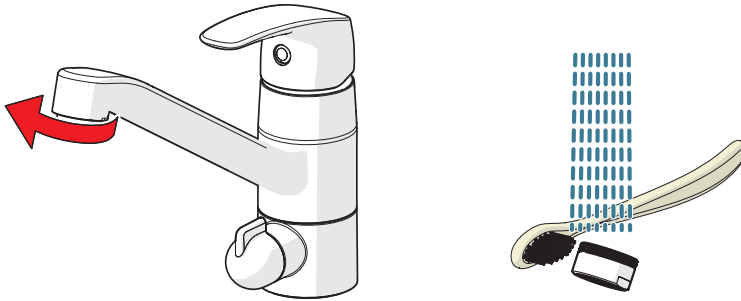

⑤

2.5  
A1

G1

G2

2.5  
G6

[cleaning.oras.com](http://cleaning.oras.com)

Oras Group is a powerful European provider of sanitary fittings: the market leader in the Nordics and a leading company in Continental Europe. The company's mission is to make the use of water easy and sustainable and its vision is to become the European leader of advanced sanitary fittings. Oras Group has two strong brands: Oras and Hansa.