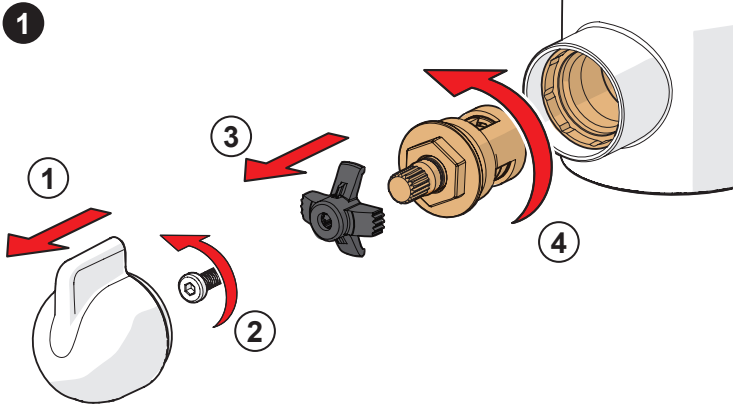

⑤

2.5  
A1

G1

G2

2.5  
G6

[cleaning.oras.com](http://cleaning.oras.com)

Oras Group is a powerful European provider of sanitary fittings: the market leader in the Nordics and a leading company in Continental Europe. The company's mission is to make the use of water easy and sustainable and its vision is to become the European leader of advanced sanitary fittings. Oras Group has two strong brands: Oras and Hansa.