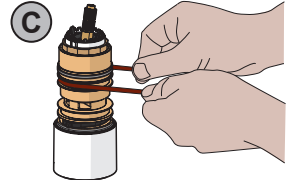

⑤

2.5  
A1

G1

G2

2.5  
G6

[cleaning.oras.com](http://cleaning.oras.com)

Oras Group is a powerful European provider of sanitary fittings: the market leader in the Nordics and a leading company in Continental Europe. The company's mission is to make the use of water easy and sustainable and its vision is to become the European leader of advanced sanitary fittings. Oras Group has two strong brands: Oras and Hansa.