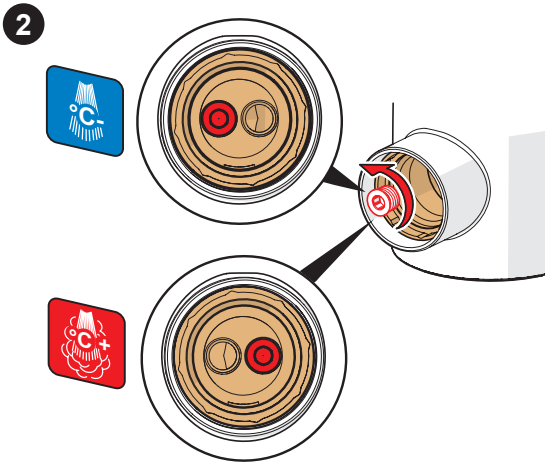

⑤

2.5  
A1

G1

G2

2.5  
G6

[cleaning.oras.com](http://cleaning.oras.com)

Oras Group is a powerful European provider of sanitary fittings: the market leader in the Nordics and a leading company in Continental Europe. The company's mission is to make the use of water easy and sustainable and its vision is to become the European leader of advanced sanitary fittings. Oras Group has two strong brands: Oras and Hansa.