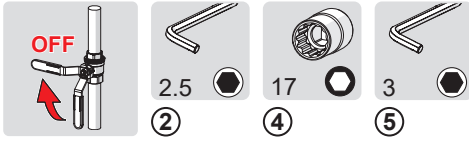

⑤

2.5  
A1

G1

G2

2.5  
G6

[cleaning.oras.com](http://cleaning.oras.com)

Oras Group is a powerful European provider of sanitary fittings: the market leader in the Nordics and a leading company in Continental Europe. The company's mission is to make the use of water easy and sustainable and its vision is to become the European leader of advanced sanitary fittings. Oras Group has two strong brands: Oras and Hansa.