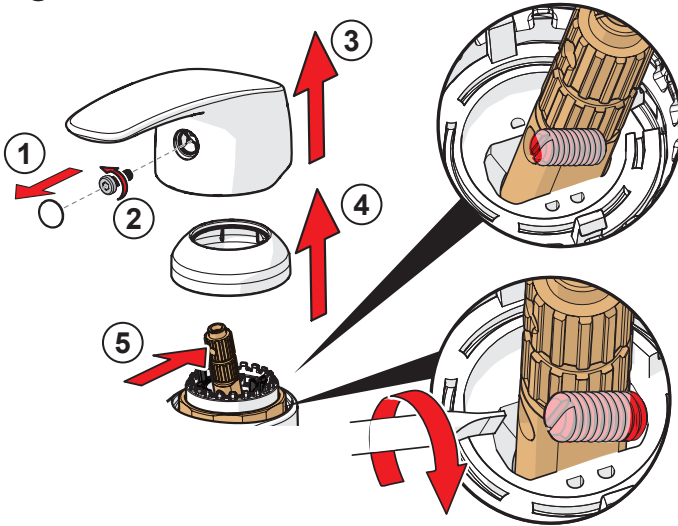

⑤

2.5  
A1

G1

G2

2.5  
G6

[cleaning.oras.com](http://cleaning.oras.com)

Oras Group is a powerful European provider of sanitary fittings: the market leader in the Nordics and a leading company in Continental Europe. The company's mission is to make the use of water easy and sustainable and its vision is to become the European leader of advanced sanitary fittings. Oras Group has two strong brands: Oras and Hansa.