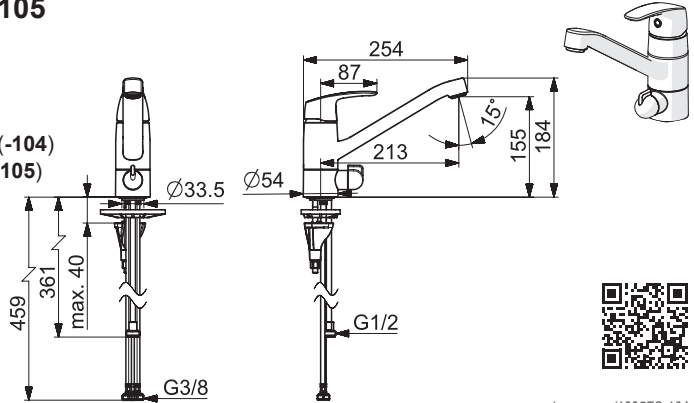

mpi.oras.com/1035FS-104