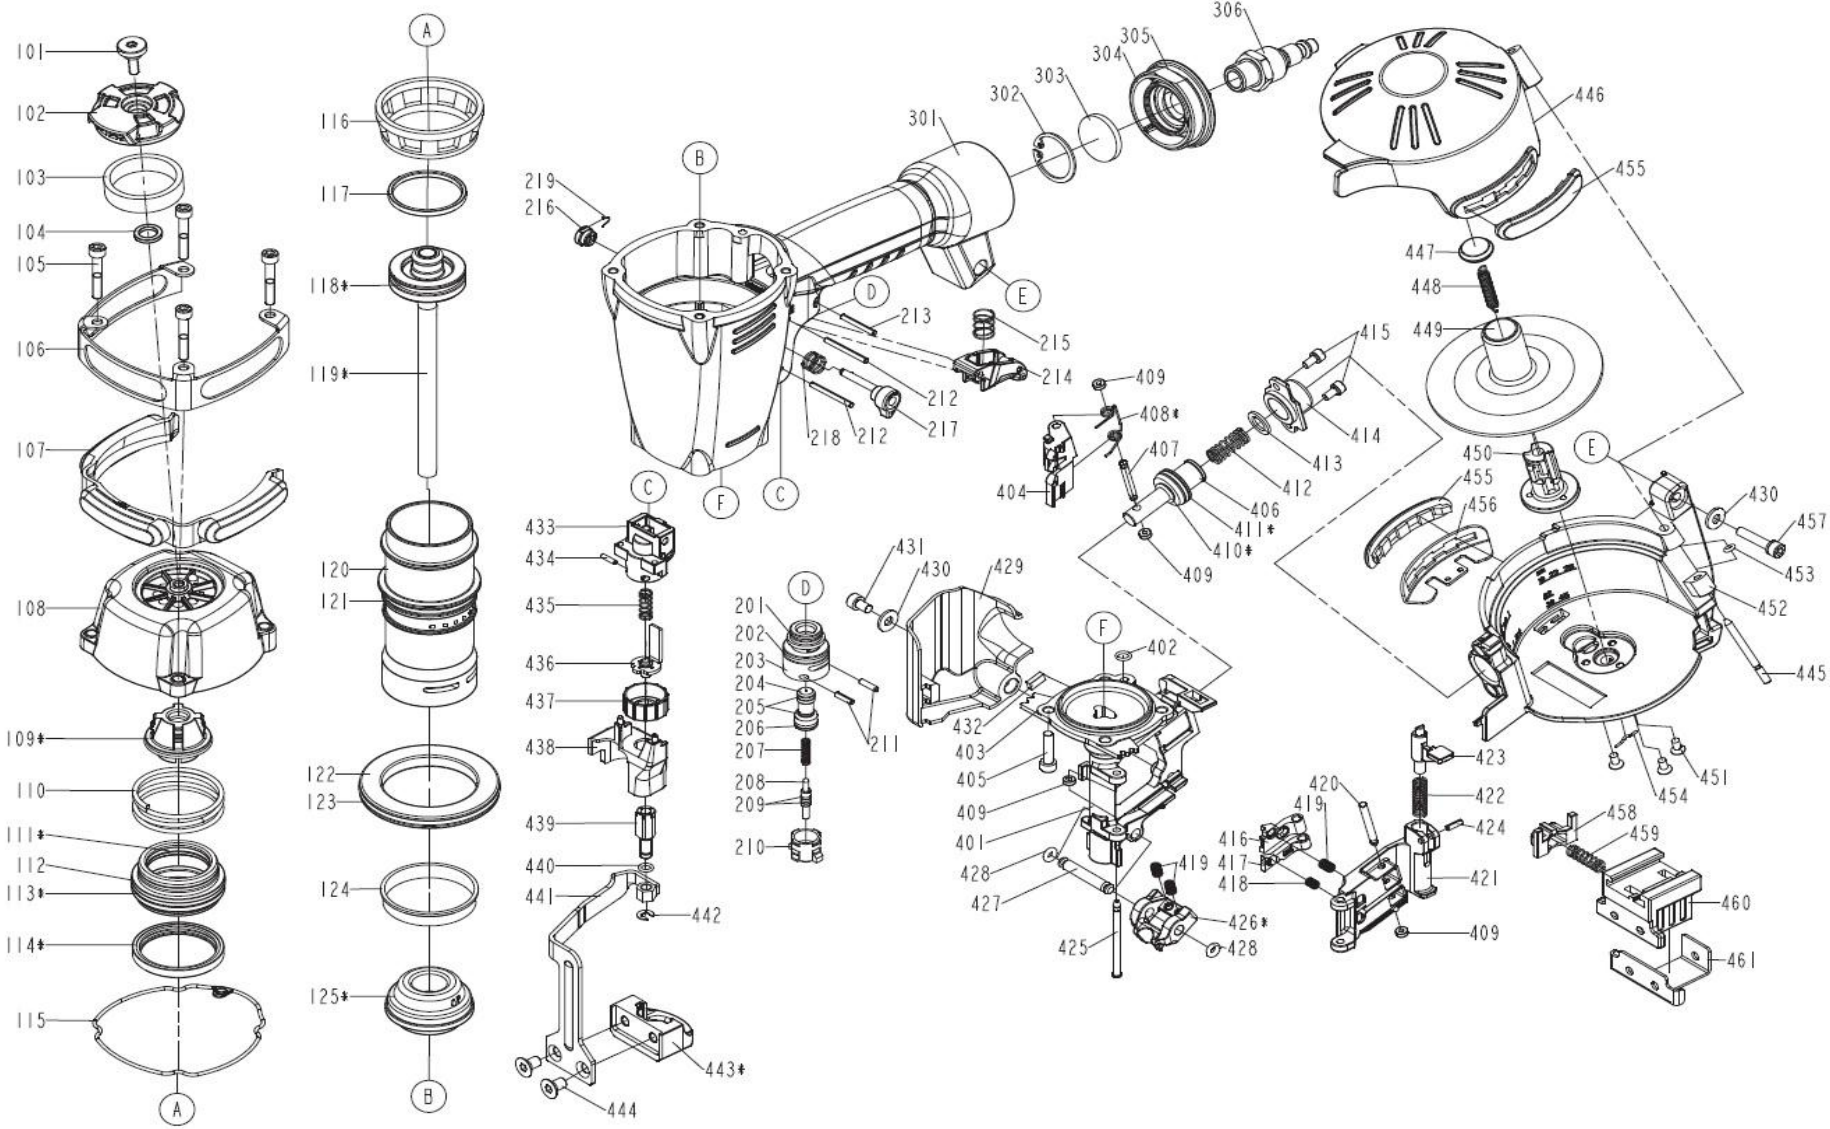

Coil Roofing nailer ESSVE CRN 15/45

Coil Roofing nailer ESSVE CRN 15/45

Pos	Art. Nr.	Name	Pos	Art. Nr.	Name	Pos	Art. Nr.	Name	Extras:
101		DEFLECTOR BOLT(3M2353)	214		TRIGGER UNIT	427		FIXED PIN	
102		DEFLECTOR	215		SPRING	428		O - RING	
103		MUFFLER	216		LOCATING WHEEL	429		SAFETY COVER	
104		RUBBER PAD	217		HINGE POINT	430		FLAT WASHER	
105		HEX.SOC.HD.BOLT	218		SPRING	431		HEX.SOC.HD.BOLT	Service kits:
106		GUIDE COVER	219		RING	432		MAGNET	
107		PROTECTIVE CUSHION	301		GUN BODY	433		SAFETY GUIDE	
108		CAP	302		C - RING	434		SPRING PIN	
109*		SEAL	303		FILTER	435		SAFETY SPRING	
110		COMPRESSION SPRING	304		END CAP	436		SAFETY B UNIT	
111*		O - RING	305		O - RING	437		ADJUST AXIE	
112		HD.VALVE PISTON	306		AIR PLUG	438		SAFETY COVER	
113*		O - RING	401		NOSE PIECE	439		ADJUST ROD	
114*		COLLAR	402		O - RING	440		O - RING	
115		PACKING	403		O - RING	441		SAFETY	
116		CYLINDER PRESS RING	404		FEED FINGER	442		E - RING	
117		PISTON RING	405		HEX.SOC.HD.BOLT	443*		SAFETY A UNIT	
118*		O - RING	406		FEED PISTON	444		COUNTER SUNK SCREW	
119*		DRIVER UNIT	407		PIN FEED PISTON	445		PIN	
120		CYLINDER	408*		FEED FINGER SPRING	446		MAGAZINE COVER	
121		O - RING	409		PU RETAINER	447		SPRING BASE A	
122		CYLINDER SPACER	410*		O - RING	448		PULL SPRING	
123		O - RING	411*		O - RING	449*		SPACER	
124		CYLINDER RING	412		FEED PISTON SPRING	450		MAGAEING POST	
125*		BUMPER	413		FEED-BUMPER	451		TAP BOLT	
201		O - RING	414		FEED PISTON CAP	452		MAGAZINE CASE	
202		O - RING	415		BOLT ASSY	453		O - RING	
203		PLUNGER CAP	416		FIRST STOPPER FINGER	454		SPRING RETAINER	
204		VALVE PLUNGER	417		SECOND STOPPER FINGER	455		MAGAZINE PROTECTIVE CUSHION	
205		O - RING	418		SPRING	456		MAGAZINE GUIDE COVER	
206		O - RING	419		GUIDE BLOCK SPRING	457		BOLT ASSY	
207		SPRING	420		PIN-NAIL STOP	458		POSITIONING SHEET	
208		PLUNGER	421		DOOR	459		SAFETY SPRING	
209		O - RING	422		LATCH SPRING	460		ADJUSTING PLATE-A	
210		TRIGGER VALVE HEAD	423		DOOR LATCH	461		ADJUSTING PLATE-B	
211		SPRING PIN	424		SPRING PIN				
212		SPRING PIN	425		DOOR SHAFT PIN				
213		SPRING PIN	426*		GUIDE BLOCK				