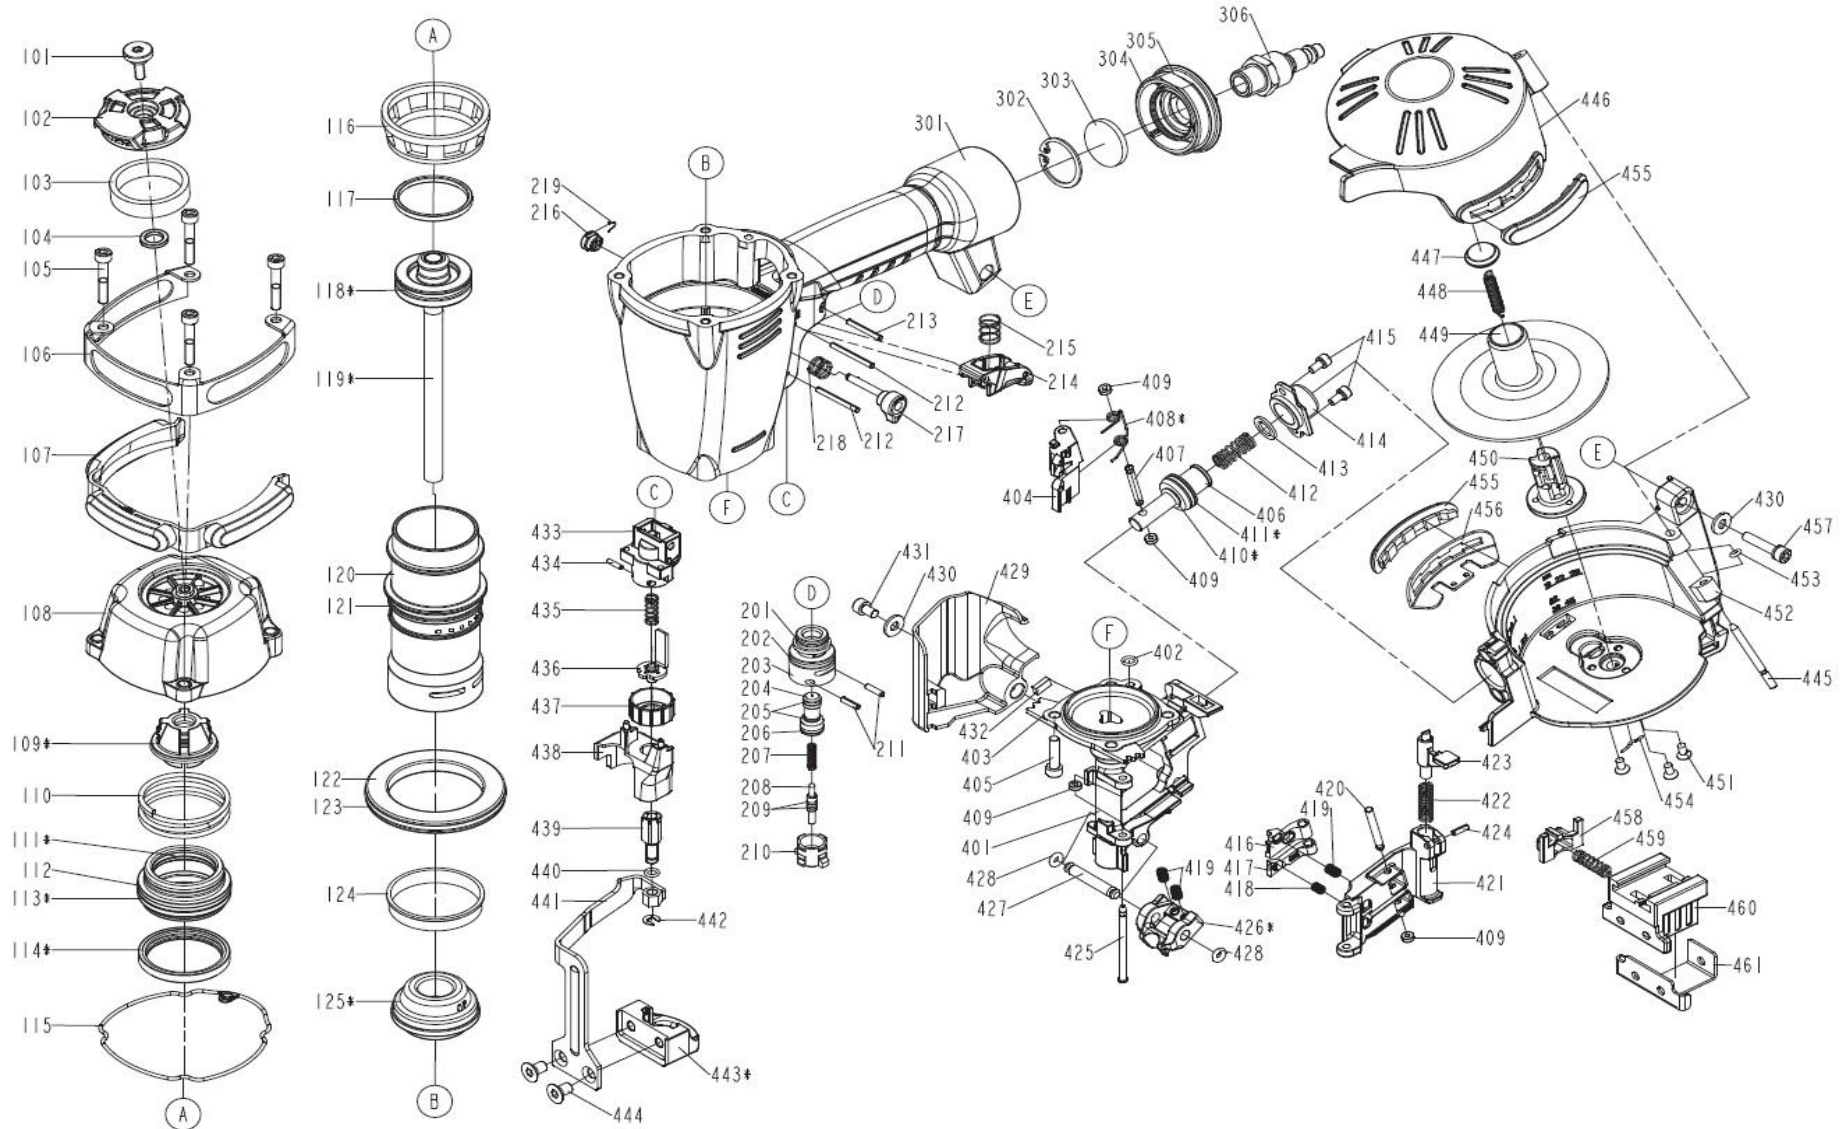

Coil Roofing nailer ESSVE CRN 15/45

Coil Roofing nailer ESSVE CRN 15/45

Pos	Art. Nr.	Name	Pos	Art. Nr.	Name	Pos	Art. Nr.	Name	Extras:
101		DEFLECTOR BOLT(3M2353)	214		TRIGGER UNIT	427		FIXED PIN	
102		DEFLECTOR	215		SPRING	428		O - RING	
103		MUFFLER	216		LOCATING WHEEL	429		SAFETY COVER	
104		RUBBER PAD	217		HINGE POINT	430		FLAT WASHER	
105		HEX.SOC.HD.BOLT	218		SPRING	431		HEX.SOC.HD.BOLT	Service kits:
106		GUIDE COVER	219		RING	432		MAGNET	
107		PROTECTIVE CUSHION	301		GUN BODY	433		SAFETY GUIDE	
108		CAP	302		C - RING	434		SPRING PIN	
109*		SEAL	303		FILTER	435		SAFETY SPRING	
110		COMPRESSION SPRING	304		END CAP	436		SAFETY B UNIT	
111*		O - RING	305		O - RING	437		ADJUST AXIE	
112		HD.VALVE PISTON	306		AIR PLUG	438		SAFETY COVER	
113*		O - RING	401		NOSE PIECE	439		ADJUST ROD	
114*		COLLAR	402		O - RING	440		O - RING	
115		PACKING	403		O - RING	441		SAFETY	
116		CYLINDER PRESS RING	404		FEED FINGER	442		E - RING	
117		PISTON RING	405		HEX.SOC.HD.BOLT	443*		SAFETY A UNIT	
118*		O - RING	406		FEED PISTON	444		COUNTER SUNK SCREW	
119*		DRIVER UNIT	407		PIN FEED PISTON	445		PIN	
120		CYLINDER	408*		FEED FINGER SPRING	446		MAGAZINE COVER	
121		O - RING	409		PU RETAINER	447		SPRING BASE A	
122		CYLINDER SPACER	410*		O - RING	448		PULL SPRING	
123		O - RING	411*		O - RING	449*		SPACER	
124		CYLINDER RING	412		FEED PISTON SPRING	450		MAGAEING POST	
125*		BUMPER	413		FEED-BUMPER	451		TAP BOLT	
201		O - RING	414		FEED PISTON CAP	452		MAGAZINE CASE	
202		O - RING	415		BOLT ASSY	453		O - RING	
203		PLUNGER CAP	416		FIRST STOPPER FINGER	454		SPRING RETAINER	
204		VALVE PLUNGER	417		SECOND STOPPER FINGER	455		MAGAZINE PROTECTIVE CUSHION	
205		O - RING	418		SPRING	456		MAGAZINE GUIDE COVER	
206		O - RING	419		GUIDE BLOCK SPRING	457		BOLT ASSY	
207		SPRING	420		PIN-NAIL STOP	458		POSITIONING SHEET	
208		PLUNGER	421		DOOR	459		SAFETY SPRING	
209		O - RING	422		LATCH SPRING	460		ADJUSTING PLATE-A	
210		TRIGGER VALVE HEAD	423		DOOR LATCH	461		ADJUSTING PLATE-B	
211		SPRING PIN	424		SPRING PIN				
212		SPRING PIN	425		DOOR SHAFT PIN				
213		SPRING PIN	426*		GUIDE BLOCK				