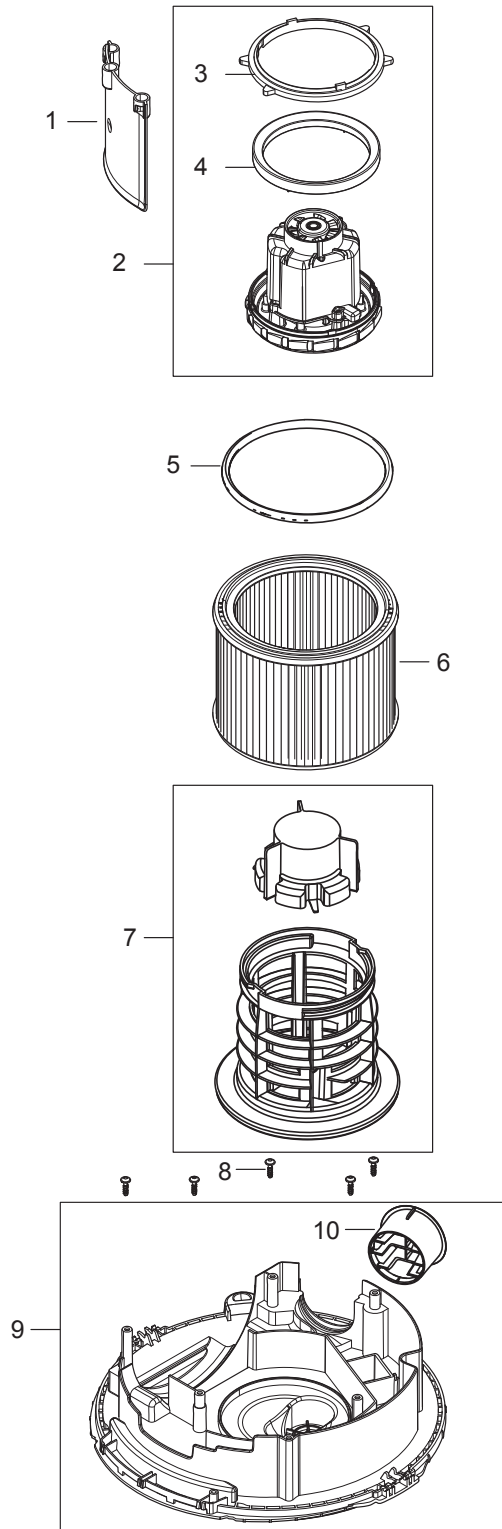

PARTS LIST

2024.06.26

NILFISK

TABLE OF CONTENTS

AERO 26-21_31-21 PC top	1
Filter and motor	3
AERO container 25L	5
AERO 26,31 Accessories	7
Recommended spare parts	9

Pos.	Produktnummer	Antall	Beskrivelse	Notes
	107412600	1	BOX AERO 26 X10	[1]
1	107409137	1	HANDGRIP CONTAINER CFM	
2	107409138	1	PARTITION WALL UL APPROVED	
3	107409145	1	AERO HEAD COVER 26-2L	
4	107409141	1	PC DRAIN HOUSING	
5	107409191	1	INTERFACE SWITCH AND OUTLET ADV 1	
6	107409135	1	Bryter 1-0 verktøy	
7	302004032	1	SCREW 3.5X18	
8	107400059	1	SOCKET 10A/250V CH	
8	302004036	1	SOCKET 16A/110V GB	
8	107402842	1	OUTLET	
8	302001185	1	SNAP RING ZJ 25	
8	302004034	1	Stikkontakt 16A	
8	302004336	1	SOCKET 10A/250V AU	
8	302004338	1	SOCKET 13A/250V GB	
9	302002052	1	PLUG SIZE16-SEALING	
10	107420389	1	CABLE OUTLET WITH LATCH	[2]
11	107409130	2	CLAMP låsbeslag 1 stk	
12	107409149	1	CLAMPING PLATE	
13	302004029	9	Screw 5X18	
14	107409129	1	PC FLAP - KIT	
15	909100083	1	Fjær 9X18X45 Inox	
16	107409131	1	RUBBER STRAP	
17	107409188	1	PCBA CHAMELEON 21 EA 230V	
17	107409189	1	PCBA AND FIXING SCREW KIT	
18	107409982	1	HOSE/CABLE HOOK. AERO 21	
19	61130	1	POWERCORD H05VV-F 3G1.5X5.7M C	[3]
20	302002391	1	POWERCORD H05VV-F 2X0.75X5.M S	[4]
21	107409178	1	POWER CORD UK PLUG KIT EXTREME INCL. STR	[5]
21	107420520	1	POWER CORD H05RR-F 3G1,0MM IP55 CH	[6]
22	61129	1	POWER CORD H05VV-F 3X1.0MM2 15M ORANGE	[7]
23	302000692	1	POWER CORD H07BQ-F 2X1.5 SQUAR	[8]
24	107411345	1	FJÆR	
25	56315255	1	CIRCUIT BREAKER 5 AMP	[9]

Part Notes:

- [1] - Contains 10 pcs
- [2] - TSB-LI-VACS-2020-001 AERO 21 Cable can be pulled out of machine
- [3] - EU
- [4] - AU, 220-240V/50-60HZ
- [5] - US 120V 50/60Hz
- [6] - CH
- [7] - UK 230V 50Hz
- [8] - UK 110V 50Hz
- [9] - AUS/NZ