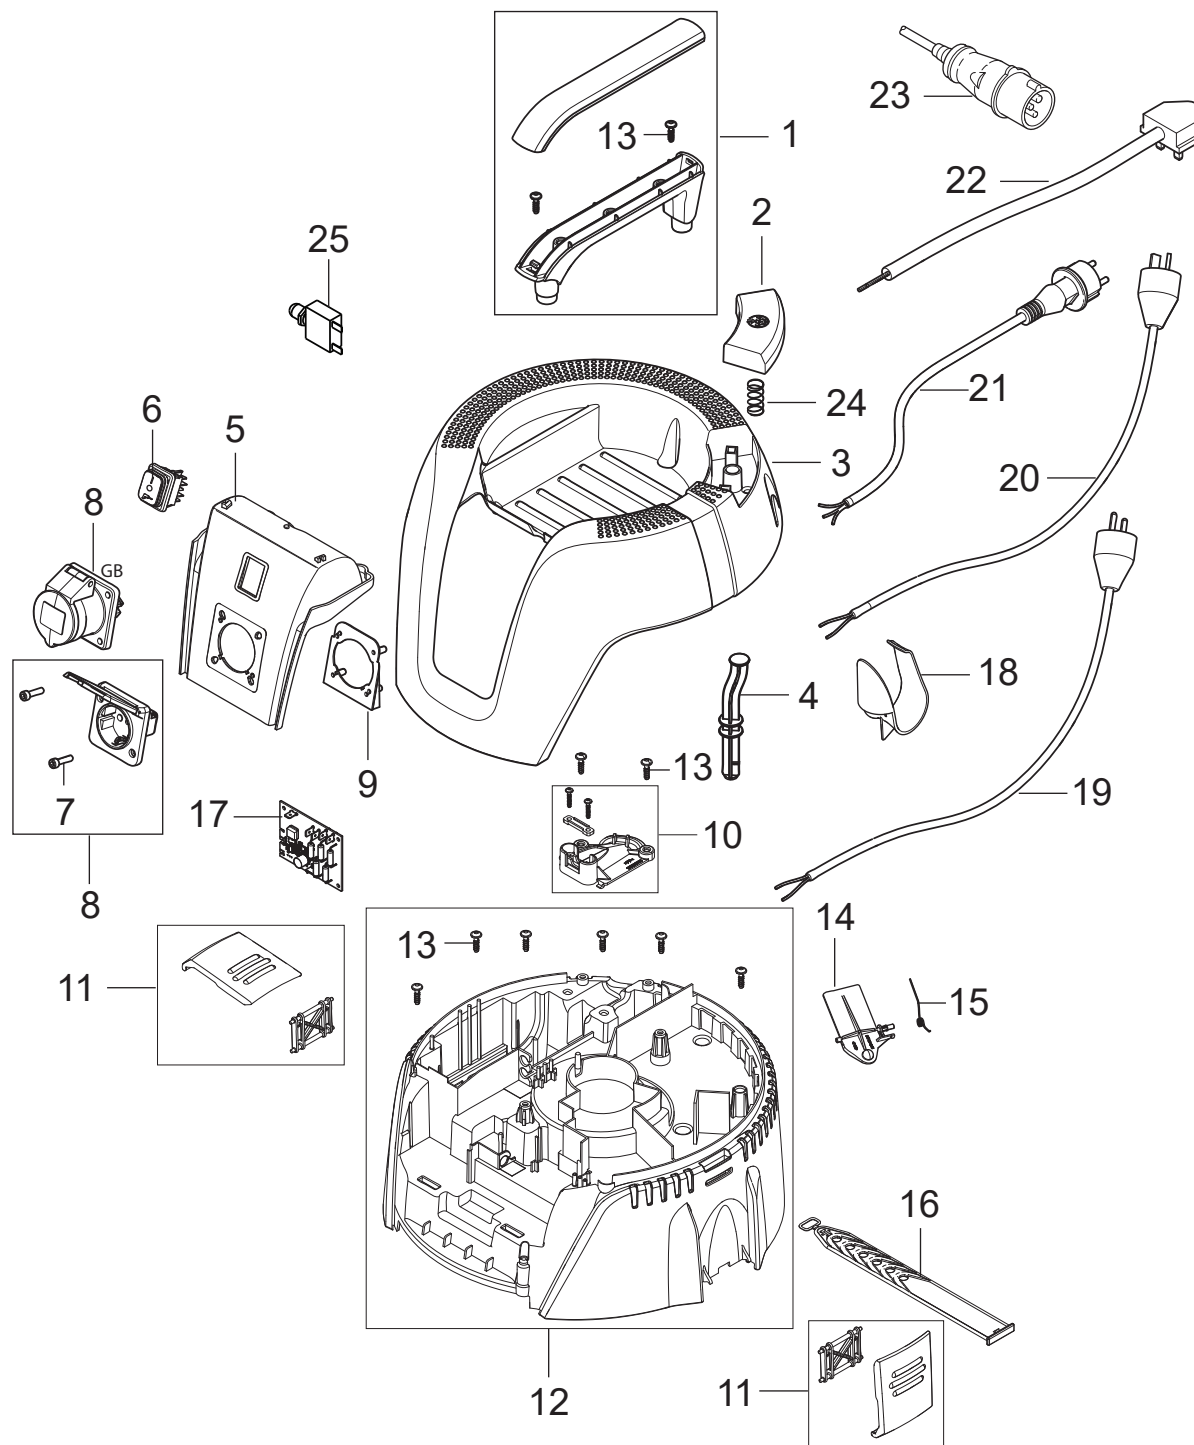

PARTS LIST

2024.06.26

NILFISK

TABLE OF CONTENTS

AERO 26-21_31-21 PC top	1
Filter and motor	3
AERO container 25L	5
AERO 26,31 Accessories	7
Recommended spare parts	9

Pos.	Produktnummer	Antall	Beskrivelse	Notes
	107412600	1	BOX AERO 26 X10	[1]
1	107409137	1	HANDGRIP CONTAINER CFM	
2	107409138	1	PARTITION WALL UL APPROVED	
3	107409145	1	AERO HEAD COVER 26-2L	
4	107409141	1	PC DRAIN HOUSING	
5	107409191	1	INTERFACE SWITCH AND OUTLET ADV 1	
6	107409135	1	Bryter 1-0 verktøy	
7	302004032	1	SCREW 3.5X18	
8	107400059	1	SOCKET 10A/250V CH	
8	302004036	1	SOCKET 16A/110V GB	
8	107402842	1	OUTLET	
8	302001185	1	SNAP RING ZJ 25	
8	302004034	1	Stikkontakt 16A	
8	302004336	1	SOCKET 10A/250V AU	
8	302004338	1	SOCKET 13A/250V GB	
9	302002052	1	PLUG SIZE16-SEALING	
10	107420389	1	CABLE OUTLET WITH LATCH	[2]
11	107409130	2	CLAMP låsbeslag 1 stk	
12	107409149	1	CLAMPING PLATE	
13	302004029	9	Screw 5X18	
14	107409129	1	PC FLAP - KIT	
15	909100083	1	Fjær 9X18X45 Inox	
16	107409131	1	RUBBER STRAP	
17	107409188	1	PCBA CHAMELEON 21 EA 230V	
17	107409189	1	PCBA AND FIXING SCREW KIT	
18	107409982	1	HOSE/CABLE HOOK. AERO 21	
19	61130	1	POWERCORD H05VV-F 3G1.5X5.7M C	[3]
20	302002391	1	POWERCORD H05VV-F 2X0.75X5.M S	[4]
21	107409178	1	POWER CORD UK PLUG KIT EXTREME INCL. STR	[5]
21	107420520	1	POWER CORD H05RR-F 3G1,0MM IP55 CH	[6]
22	61129	1	POWER CORD H05VV-F 3X1.0MM2 15M ORANGE	[7]
23	302000692	1	POWER CORD H07BQ-F 2X1.5 SQUAR	[8]
24	107411345	1	FJÆR	
25	56315255	1	CIRCUIT BREAKER 5 AMP	[9]

Part Notes:

- [1] - Contains 10 pcs
- [2] - TSB-LI-VACS-2020-001 AERO 21 Cable can be pulled out of machine
- [3] - EU
- [4] - AU, 220-240V/50-60HZ
- [5] - US 120V 50/60Hz
- [6] - CH
- [7] - UK 230V 50Hz
- [8] - UK 110V 50Hz
- [9] - AUS/NZ