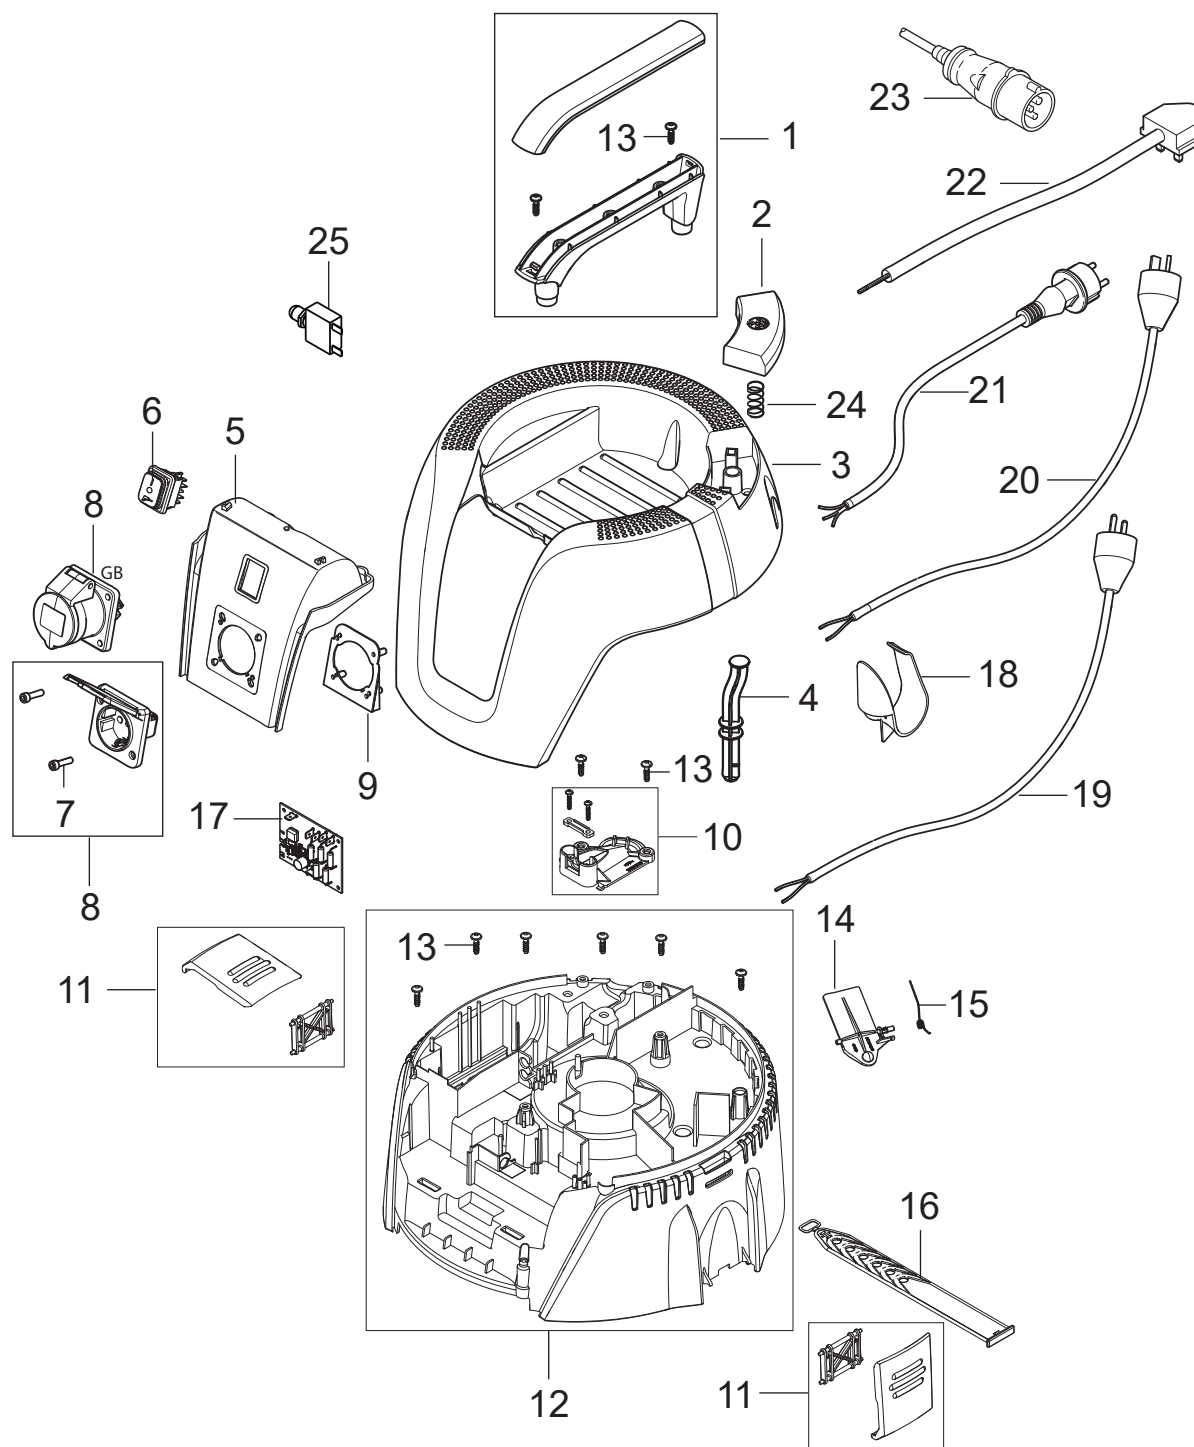

PARTS LIST

2024.06.26

NILFISK

TABLE OF CONTENTS

AERO 26-21_31-21 PC top	1
Filter and motor	3
AERO container 25L	5
AERO 26,31 Accessories	7
Recommended spare parts	9

Pos.	Produktnummer	Antall	Beskrivelse	Notes
	107412600	1	BOX AERO 26 X10	[1]
1	107409137	1	HANDGRIP CONTAINER CFM	
2	107409138	1	PARTITION WALL UL APPROVED	
3	107409145	1	AERO HEAD COVER 26-2L	
4	107409141	1	PC DRAIN HOUSING	
5	107409191	1	INTERFACE SWITCH AND OUTLET ADV 1	
6	107409135	1	Bryter 1-0 verktøy	
7	302004032	1	SCREW 3.5X18	
8	107400059	1	SOCKET 10A/250V CH	
8	302004036	1	SOCKET 16A/110V GB	
8	107402842	1	OUTLET	
8	302001185	1	SNAP RING ZJ 25	
8	302004034	1	Stikkontakt 16A	
8	302004336	1	SOCKET 10A/250V AU	
8	302004338	1	SOCKET 13A/250V GB	
9	302002052	1	PLUG SIZE16-SEALING	
10	107420389	1	CABLE OUTLET WITH LATCH	[2]
11	107409130	2	CLAMP låsbeslag 1 stk	
12	107409149	1	CLAMPING PLATE	
13	302004029	9	Screw 5X18	
14	107409129	1	PC FLAP - KIT	
15	909100083	1	Fjær 9X18X45 Inox	
16	107409131	1	RUBBER STRAP	
17	107409188	1	PCBA CHAMELEON 21 EA 230V	
17	107409189	1	PCBA AND FIXING SCREW KIT	
18	107409982	1	HOSE/CABLE HOOK. AERO 21	
19	61130	1	POWERCORD H05VV-F 3G1.5X5.7M C	[3]
20	302002391	1	POWERCORD H05VV-F 2X0.75X5.M S	[4]
21	107409178	1	POWER CORD UK PLUG KIT EXTREME INCL. STR	[5]
21	107420520	1	POWER CORD H05RR-F 3G1,0MM IP55 CH	[6]
22	61129	1	POWER CORD H05VV-F 3X1.0MM2 15M ORANGE	[7]
23	302000692	1	POWER CORD H07BQ-F 2X1.5 SQUAR	[8]
24	107411345	1	FJÆR	
25	56315255	1	CIRCUIT BREAKER 5 AMP	[9]

Part Notes:

- [1] - Contains 10 pcs
- [2] - TSB-LI-VACS-2020-001 AERO 21 Cable can be pulled out of machine
- [3] - EU
- [4] - AU, 220-240V/50-60HZ
- [5] - US 120V 50/60Hz
- [6] - CH
- [7] - UK 230V 50Hz
- [8] - UK 110V 50Hz
- [9] - AUS/NZ