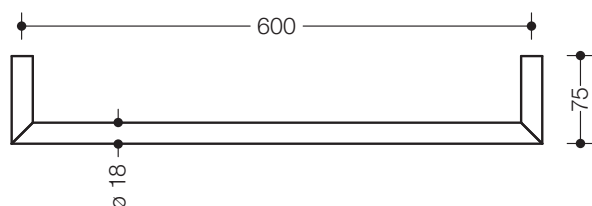

**Product data sheet**  
**Towel rail 162.30.20060**

### Towel rail 162.30.20060

- bath towel rail made of mitred tube
- made of metal, powder-coated in the HEWI colours DX (matt white), DC (matt black), AY (matt light grey pearl mica) and SC (matt dark grey pearl mica)
- centre-to-centre 600 mm, 75 mm deep, diameter 18 mm
- for wall mounting, concealed fixing
- incl. non-corrosive HEWI fixing materials

### Dimensions in mm