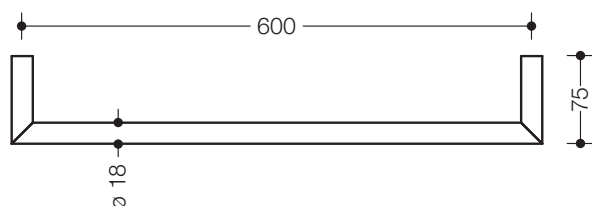

Product data sheet
Towel rail 162.30.20060

HEWI

Towel rail 162.30.20060

- bath towel rail made of mitred tube
- made of metal, powder-coated in the HEWI colours DX (matt white), DC (matt black), AY (matt light grey pearl mica) and SC (matt dark grey pearl mica)
- centre-to-centre 600 mm, 75 mm deep, diameter 18 mm
- for wall mounting, concealed fixing
- incl. non-corrosive HEWI fixing materials

Dimensions in mm

Surfaces/Colours

The colour AY will be discontinued 31.03.2023

Alternative surfaces

Technical information subject to alteration, 30th March 2022

HEWI Heinrich Wilke GmbH
Postfach 1260
D-34442 Bad Arolsen