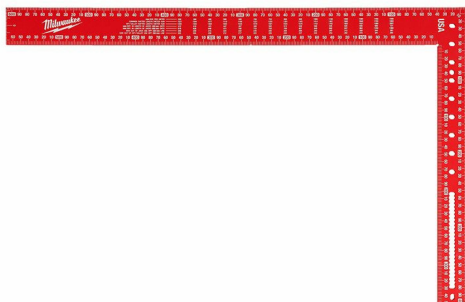

Framing Square I Framing Square

- Reinforced frame.
- Laser etched markings provide superior visibility
- Precision scribe notches for easy marking.
- Common conversion table.
- Markings to assist in angle finding.

Artikelnummer 4932472126

Length (cm) 40 x 60

Pack quantity 1