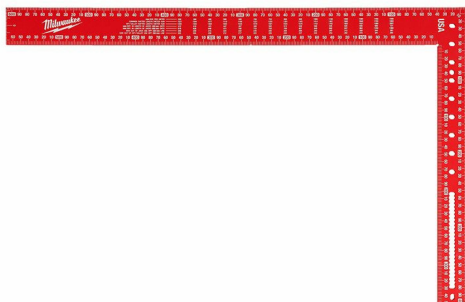

## Framing Square I Framing Square

- Reinforced frame.
- Laser etched markings provide superior visibility
- Precision scribe notches for easy marking.
- Common conversion table.
- Markings to assist in angle finding.

Artikelnummer 4932472126

Length (cm) 40 x 60

Pack quantity 1