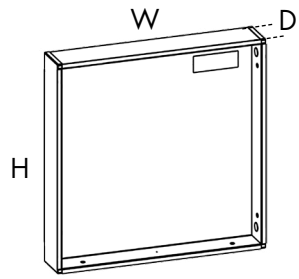

W 838 mm
H 838 mm
D 150 mm

Frame dimensions
Inner: 795 x 795mm
Outer: 875 x 875mm