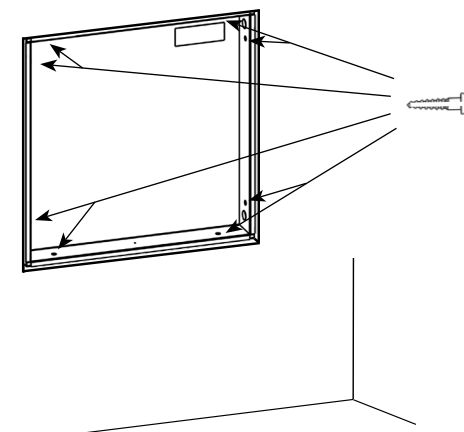

INSTALLATION

EI 60 box for fire retardant walls

Suitable for NOHA Hose Reel Cabinet 795 x 795

W 838 mm
H 838 mm
D 150 mm

Frame dimensions
Inner: 795 x 795mm
Outer: 875 x 875mm

1

2

Screws for
fixing to wall
not included.

3

Gaps between EI60 box and walls, and screw recesses to be filled with fire retardant sealant.

Recommended sealant: Protecta FR Acrylic

4

Install included Frame and separate Fire Hose Reel in cabinet, according to installation manual for Recess Mounted cabinet.