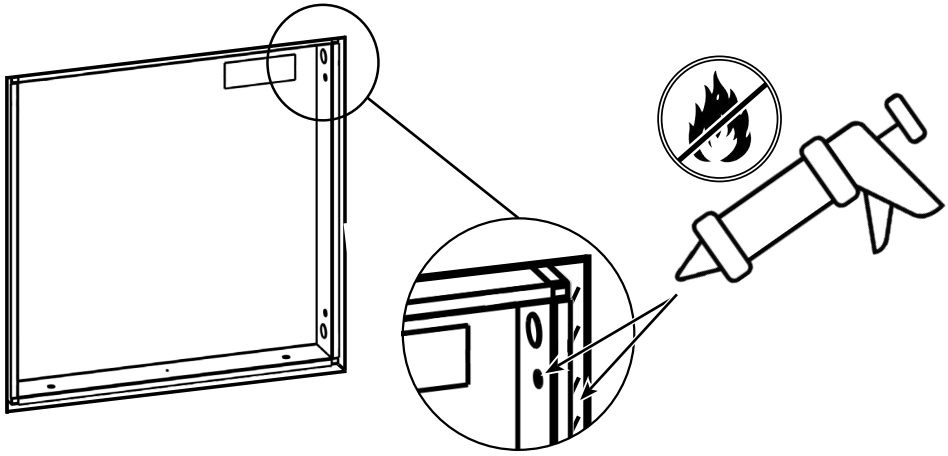

## EI 60 box for fire retardant walls

Suitable for NOHA Hose Reel Cabinet 795 x 795

W 838 mm  
H 838 mm  
D 150 mm

Frame dimensions  
Inner: 795 x 795mm  
Outer: 875 x 875mm

1

2

Screws for  
fixing to wall  
not included.

# 3

Gaps between EI60 box and walls, and screw recesses to be filled with fire retardant sealant.

Recommended sealant: Protecta FR Acrylic