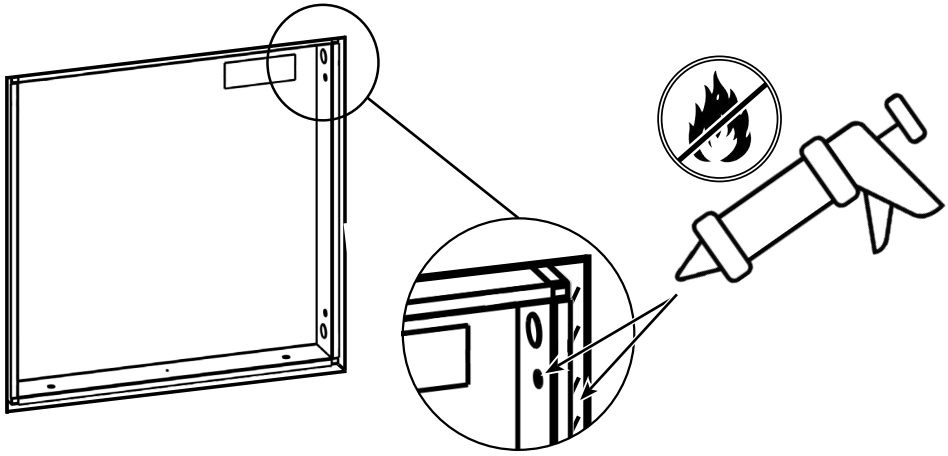

INSTALLATION

EI 60 box for fire retardant walls

Suitable for NOHA Hose Reel Cabinet 795 x 795

W 838 mm
H 838 mm
D 150 mm

Frame dimensions
Inner: 795 x 795mm
Outer: 875 x 875mm

1

2

Screws for
fixing to wall
not included.

3

Gaps between EI60 box and walls, and screw recesses to be filled with fire retardant sealant.

Recommended sealant: Protecta FR Acrylic

4

Install included Frame and separate Fire Hose Reel in cabinet, according to installation manual for Recess Mounted cabinet.