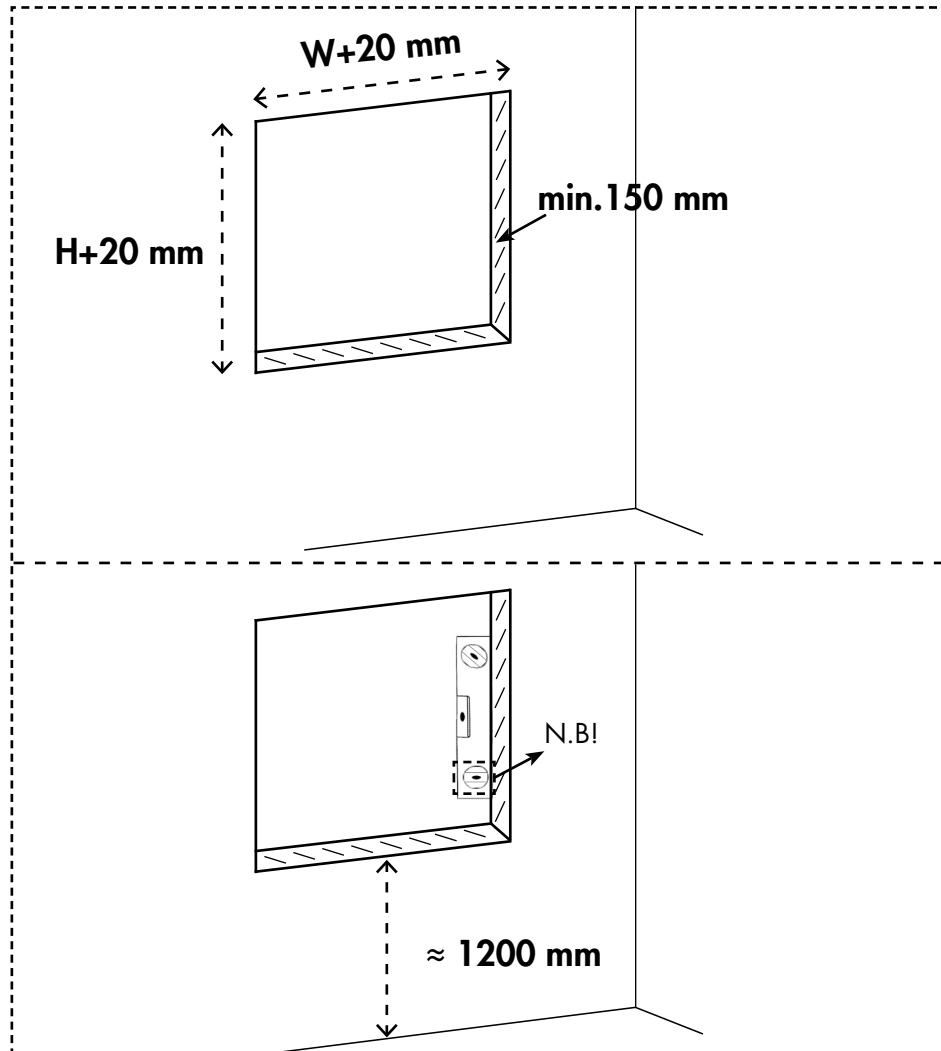

W 838 mm
H 838 mm
D 150 mm

Frame dimensions
Inner: 795 x 795mm
Outer: 875 x 875mm

1

2

Screws for
fixing to wall
not included.