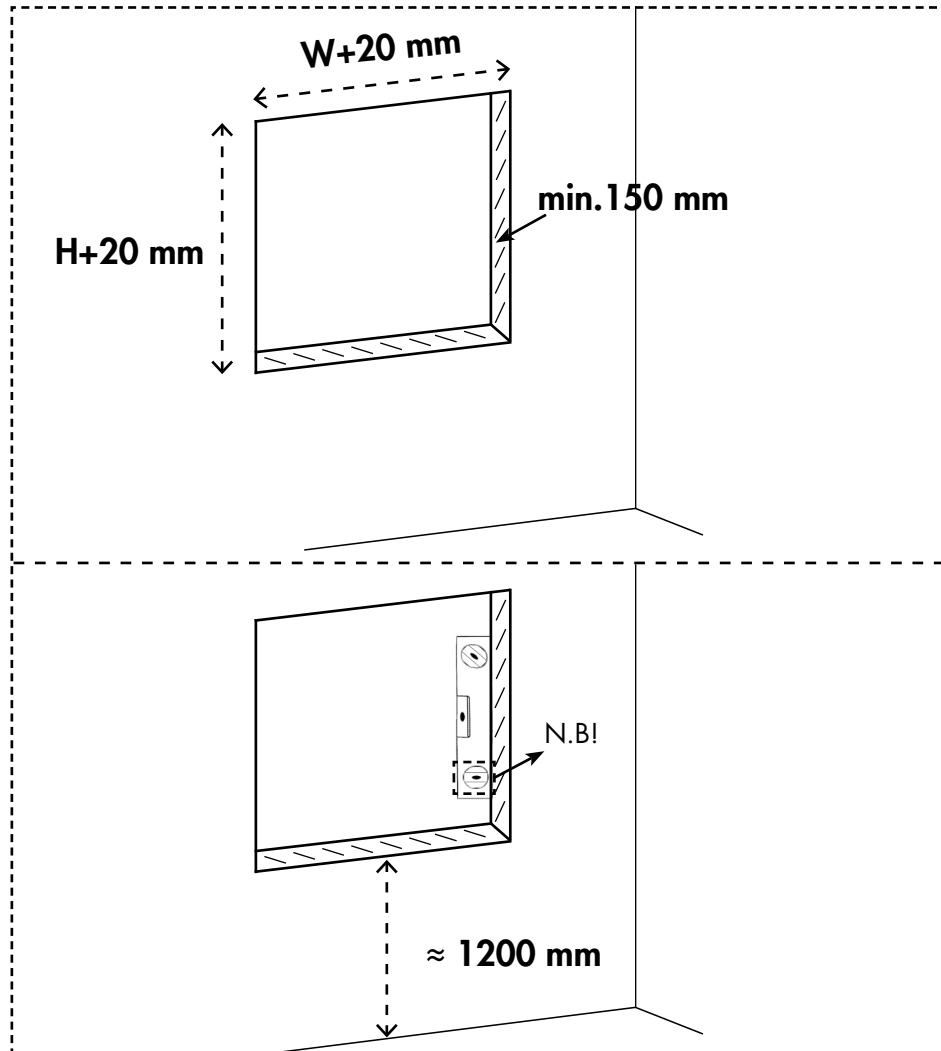

INSTALLATION

EI 60 box for fire retardant walls

Suitable for NOHA Hose Reel Cabinet 795 x 795

W 838 mm
H 838 mm
D 150 mm

Frame dimensions
Inner: 795 x 795mm
Outer: 875 x 875mm

1

2

Screws for
fixing to wall
not included.

3

Gaps between EI60 box and walls, and screw recesses to be filled with fire retardant sealant.

Recommended sealant: Protecta FR Acrylic

4

Install included Frame and separate Fire Hose Reel in cabinet, according to installation manual for Recess Mounted cabinet.