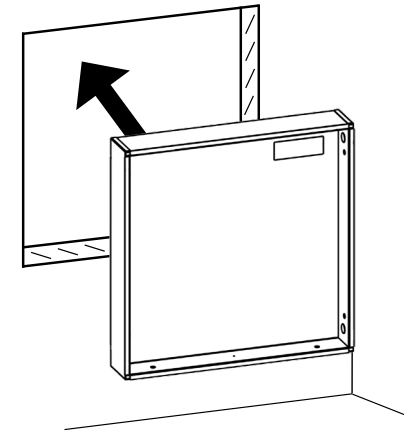

W 838 mm
H 838 mm
D 150 mm

Frame dimensions
Inner: 795 x 795mm
Outer: 875 x 875mm

1

2

Screws for
fixing to wall
not included.