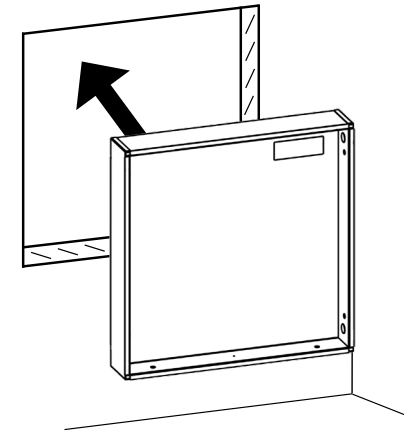

INSTALLATION

EI 60 box for fire retardant walls

Suitable for NOHA Hose Reel Cabinet 795 x 795

W 838 mm
H 838 mm
D 150 mm

Frame dimensions
Inner: 795 x 795mm
Outer: 875 x 875mm

1

2

Screws for
fixing to wall
not included.

3

Gaps between EI60 box and walls, and screw recesses to be filled with fire retardant sealant.

Recommended sealant: Protecta FR Acrylic

4

Install included Frame and separate Fire Hose Reel in cabinet, according to installation manual for Recess Mounted cabinet.