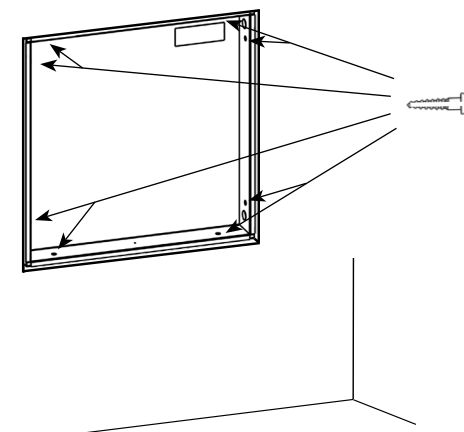

## EI 60 box for fire retardant walls

Suitable for NOHA Hose Reel Cabinet 795 x 795

W 838 mm  
H 838 mm  
D 150 mm

Frame dimensions  
Inner: 795 x 795mm  
Outer: 875 x 875mm

1

2

Screws for  
fixing to wall  
not included.

# 3

Gaps between EI60 box and walls, and screw recesses to be filled with fire retardant sealant.

Recommended sealant: Protecta FR Acrylic