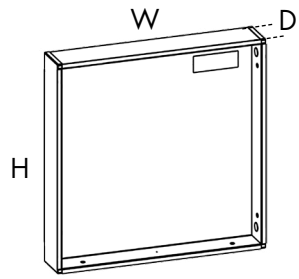

INSTALLATION

EI 60 box for fire retardant walls

Suitable for NOHA Hose Reel Cabinet 795 x 795

W 838 mm
H 838 mm
D 150 mm

Frame dimensions
Inner: 795 x 795mm
Outer: 875 x 875mm

1

2

Screws for
fixing to wall
not included.

3

Gaps between EI60 box and walls, and screw recesses to be filled with fire retardant sealant.

Recommended sealant: Protecta FR Acrylic

4

Install included Frame and separate Fire Hose Reel in cabinet, according to installation manual for Recess Mounted cabinet.