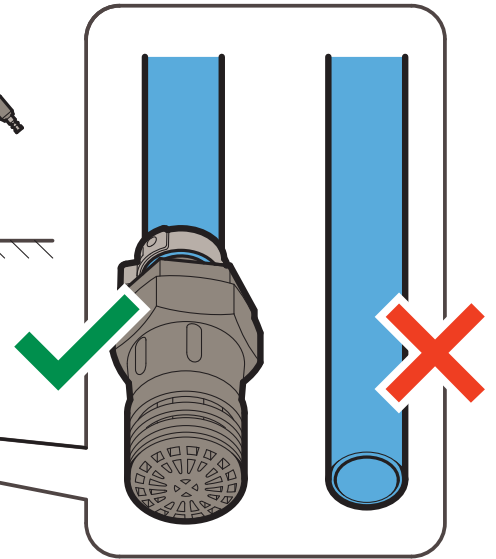

12

GENTLE NOZZLE

ROUGH NOZZLE

PATIO CLEANER

13

14

C

1