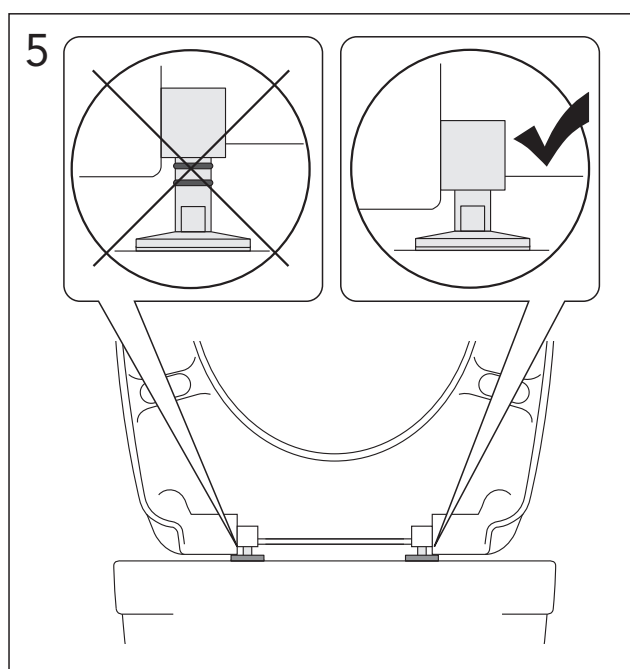

# WC LOGIC

NORDIC3  
8780G101

NORDIC3  
8780G801

NORDIC3  
8780S801

**NORDIC3**  
**8780S101**

**NORDIC  
SC/QR  
8M56S101**