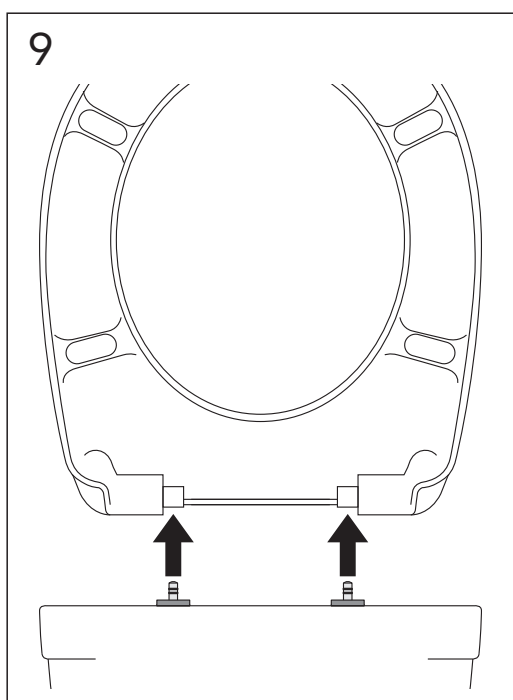

# WC LOGIC

NORDIC3  
8780G101

NORDIC3  
8780G801

NORDIC3  
8780S801

**NORDIC3**  
**8780S101**

**NORDIC  
SC/QR  
8M56S101**