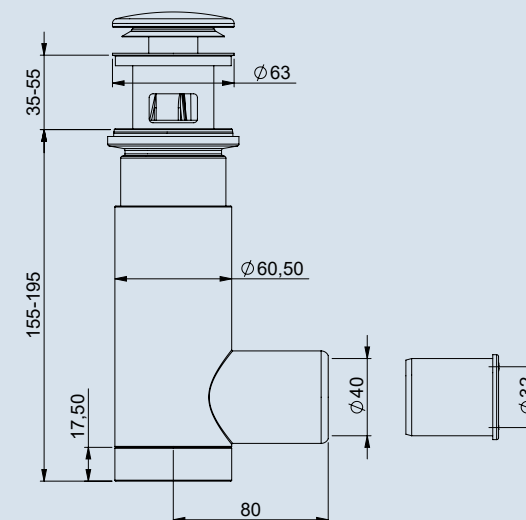

Not equipped with washing machine connection.

Prevex®
EasyClean™