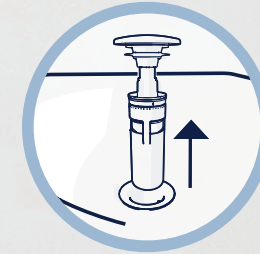

Minimised risks

EasyClean will lower the risk for leakage and water damage, as it does not have to be unscrewed and disassembled for cleaning.

Adjustable

EasyClean is adjustable in height and can be both floor- and wall-mounted. It also fits a lot of different basin types.

1 Lift the water trap from the waste outlet.

2 Rinse it under running water.

3 Put the water trap back into place.

Technical specifications

Adjustable for heights between 120 and 170 mm.

Compatible with 35-55 mm thick basins with integrated overflow.

Overflow kits
Flexible overflow pipe, length: 180-570 mm. Because of this, EasyClean fits in many different sizes of wash basins. Available with many different types of overflow accessories.

EasyClean spacer ring
When the spacer ring is used, EasyClean water trap is compatible with 10-30 mm and 1-5 mm thick basins.