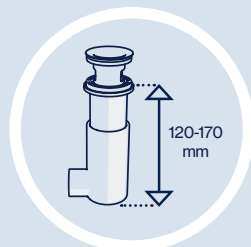

1 Lift the water trap from the waste outlet.

2 Rinse it under running water.

3 Put the water trap back into place.

Technical specifications

Adjustable for heights between 120 and 170 mm.

Compatible with 35-55 mm thick basins with integrated overflow.

Overflow kits
Flexible overflow pipe, length: 180-570 mm. Because of this, EasyClean fits in many different sizes of wash basins. Available with many different types of overflow accessories.

EasyClean spacer ring
When the spacer ring is used, EasyClean water trap is compatible with 10-30 mm and 1-5 mm thick basins.