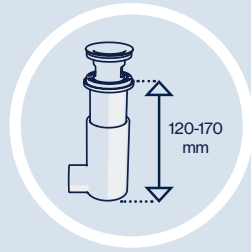

2 Rinse it under running water.

3 Put the water trap back into place.

Technical specifications

Adjustable for heights between 120 and 170 mm.

Compatible with 35-55 mm thick basins with integrated overflow.

Overflow kits
Flexible overflow pipe, length: 180-570 mm. Because of this, EasyClean fits in many different sizes of wash basins. Available with many different types of overflow accessories.

EasyClean spacer ring
When the spacer ring is used, EasyClean water trap is compatible with 10-30 mm and 1-5 mm thick basins.