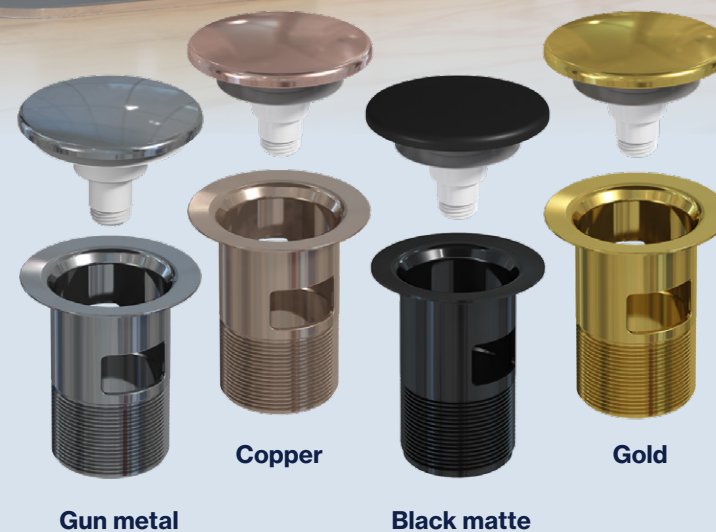

Overflow kits
Flexible overflow pipe, length: 180-570 mm. Because of this, EasyClean fits in many different sizes of wash basins. Available with many different types of overflow accessories.

EasyClean spacer ring
When the spacer ring is used, EasyClean water trap is compatible with 10-30 mm and 1-5 mm thick basins.

Flexible pipe
Ø 32 mm
L-pipe
Ø 32 and 40 mm

S-pipe
Ø 32 or 40 mm

EasyClean spare parts

Open strainer
Stainless open strainer that includes the water trap part.

Wall and floor mounting
Available in two different versions for either floor or wall mounting.

Coloured accessories for trendy bathrooms

Our kits include a pop-up plug and waste valve in uniform colours.

Outlet pipe adapter
40 mm outlet pipe connection, 32 mm with the adapter.

Not equipped with washing machine connection.