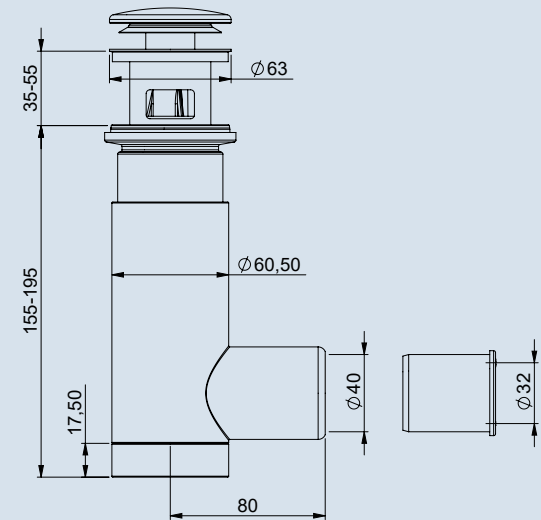

Not equipped with washing machine connection.

Prevex®
EasyClean™