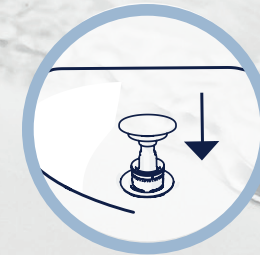

Clean the water trap in only 20 seconds!

This water trap is super fast and easy to clean, as it is not removed from under the wash basin. Easy cleaning eliminates leakage and water damage.

1 Lift the water trap from the waste outlet.

2 Rinse it under running water.

3 Put the water trap back into place.

Technical specifications

Adjustable for heights between 120 and 170 mm.

Compatible with 35-55 mm thick basins with integrated overflow.

Overflow kits
Flexible overflow pipe, length: 180-570 mm. Because of this, EasyClean fits in many different sizes of wash basins. Available with many different types of overflow accessories.

EasyClean spacer ring
When the spacer ring is used, EasyClean water trap is compatible with 10-30 mm and 1-5 mm thick basins.