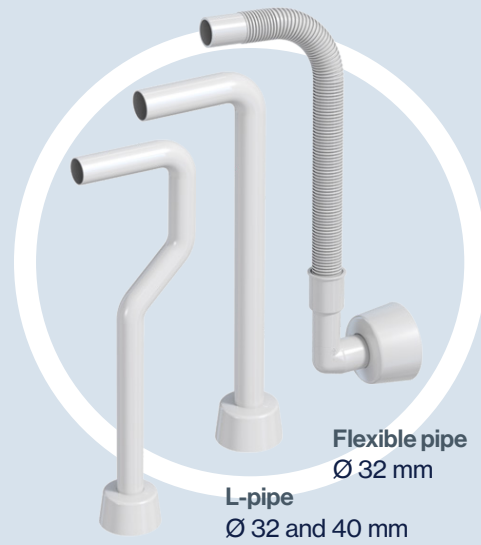

Minimised risks

EasyClean will lower the risk for leakage and water damage, as it does not have to be unscrewed and disassembled for cleaning.

Adjustable

EasyClean is adjustable in height and can be both floor- and wall-mounted. It also fits a lot of different basin types.

2 Rinse it under running water.

3 Put the water trap back into place.

Technical specifications

Adjustable for heights between 120 and 170 mm.

Compatible with 35-55 mm thick basins with integrated overflow.

Overflow kits
Flexible overflow pipe, length: 180-570 mm. Because of this, EasyClean fits in many different sizes of wash basins. Available with many different types of overflow accessories.

EasyClean spacer ring
When the spacer ring is used, EasyClean water trap is compatible with 10-30 mm and 1-5 mm thick basins.

S-pipe
Ø 32 or 40 mm

L-pipe
Ø 32 and 40 mm

Flexible pipe
Ø 32 mm

Wall and floor mounting
Available in two different versions for either floor or wall mounting.

EasyClean spare parts

Open strainer
Stainless open strainer that includes the water trap part.