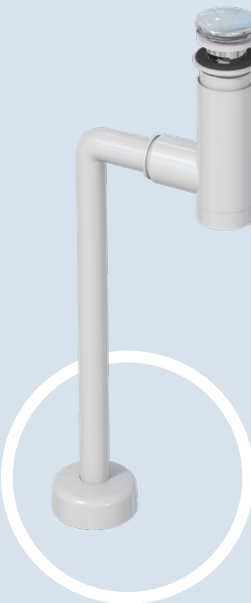

2 Rinse it under running water.

3 Put the water trap back into place.

Technical specifications

Adjustable for heights between 120 and 170 mm.

Compatible with 35-55 mm thick basins with integrated overflow.

Overflow kits
Flexible overflow pipe, length: 180-570 mm. Because of this, EasyClean fits in many different sizes of wash basins. Available with many different types of overflow accessories.

EasyClean spacer ring
When the spacer ring is used, EasyClean water trap is compatible with 10-30 mm and 1-5 mm thick basins.

S-pipe
Ø 32 or 40 mm

L-pipe
Ø 32 and 40 mm

Flexible pipe
Ø 32 mm

Wall and floor mounting
Available in two different versions for either floor or wall mounting.

EasyClean spare parts

Open strainer
Stainless open strainer that includes the water trap part.

Coloured accessories for trendy bathrooms

Our kits include a pop-up plug and waste valve in uniform colours.

Outlet pipe adapter
40 mm outlet pipe connection, 32 mm with the adapter.

Not equipped with washing machine connection.