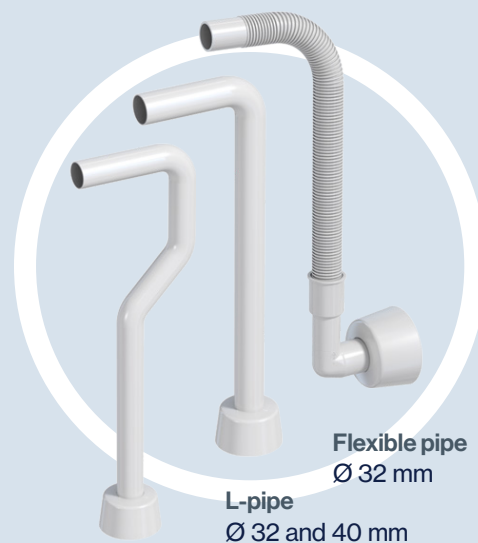

Minimised risks

EasyClean will lower the risk for leakage and water damage, as it does not have to be unscrewed and disassembled for cleaning.

Adjustable

EasyClean is adjustable in height and can be both floor- and wall-mounted. It also fits a lot of different basin types.

1 Lift the water trap from the waste outlet.

2 Rinse it under running water.

3 Put the water trap back into place.

Technical specifications

Adjustable for heights between 120 and 170 mm.

Compatible with 35-55 mm thick basins with integrated overflow.

Overflow kits
Flexible overflow pipe, length: 180-570 mm. Because of this, EasyClean fits in many different sizes of wash basins. Available with many different types of overflow accessories.

EasyClean spacer ring
When the spacer ring is used, EasyClean water trap is compatible with 10-30 mm and 1-5 mm thick basins.

Flexible pipe
Ø 32 mm
L-pipe
Ø 32 and 40 mm

S-pipe
Ø 32 or 40 mm

EasyClean spare parts

Open strainer
Stainless open strainer that includes the water trap part.

Wall and floor mounting
Available in two different versions for either floor or wall mounting.