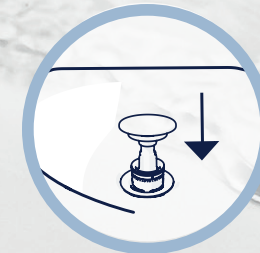

All our products meet the European EN-274 standard.  **Developed and produced in Finland.**

Clean the water trap in only 20 seconds!

This water trap is super fast and easy to clean, as it is not removed from under the wash basin. Easy cleaning eliminates leakage and water damage.

1 Lift the water trap from the waste outlet.

2 Rinse it under running water.

3 Put the water trap back into place.

Technical specifications

Adjustable for heights between 120 and 170 mm.

Compatible with 35-55 mm thick basins with integrated overflow.

Overflow kits
Flexible overflow pipe, length: 180-570 mm. Because of this, EasyClean fits in many different sizes of wash basins. Available with many different types of overflow accessories.

EasyClean spacer ring
When the spacer ring is used, EasyClean water trap is compatible with 10-30 mm and 1-5 mm thick basins.

Flexible pipe
Ø 32 mm
L-pipe
Ø 32 and 40 mm

S-pipe
Ø 32 or 40 mm

EasyClean spare parts

Open strainer
Stainless open strainer that includes the water trap part.

Wall and floor mounting
Available in two different versions for either floor or wall mounting.