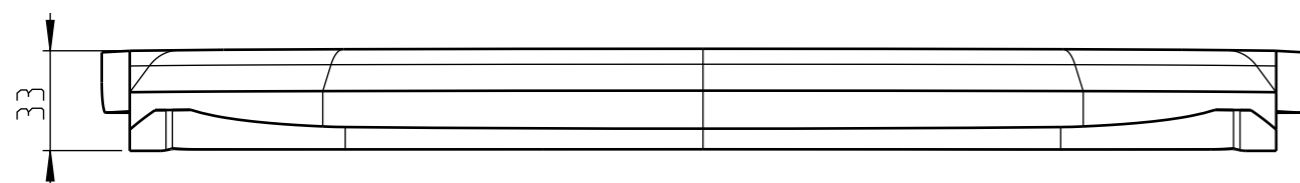

SCALE 1:5

For complete geometry
use 3D step-file

10052895		Hvelv keramisk Baffle Ceramic				See_Notes	IMIDESIGN S	
Varenummer Partnumber	Ant. No.of	Gjenstand Partname	Pos.nr Pos.no	Tegn.nr Dwg. no	Rev.	Materiale Material	Merknad Notes	
Toleranser hvor annet ikke er angitt Tolerances where not specified:		F 370 Advance		Scale / Size		Constructed by. Date		
M NS-ISO 2768-1, 1.utg.okt1990		Hvelv keramisk		2.5/A3		T.A 27.01.2016		
-	-	-	-	Baffle Ceramic		Traced by. Date ME 05.09.2017		
-	-	-	-			Checked by. Date ..		
						Katalognr./Catalog.no.		
						10052895		
<small>Jøtul AS, P.O.box 1411, N-1602 Fredrikstad, Norway, Tel +47 69359000 CONFIDENTIAL. This document contains confidential information and is the property of Jøtul AS No disclosure is permitted without written approval by Jøtul AS. Violation will be prosecuted</small>						Tegn_nr/drw.no	Revision	Side/Page
						10052895	P01	1 of 1