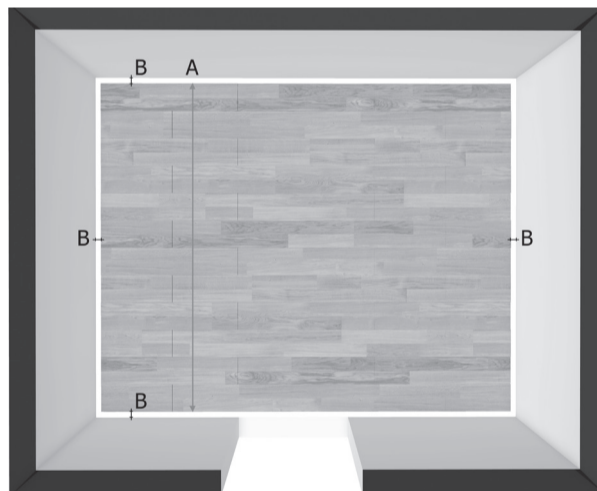

RAW

HARDWOOD FLOORING WITH GLUE-FREE 5G® LOCKING SYSTEM

Laying instructions
Monteringsvejledning
Leggeanvisning
Läggingsanvisning
Asennusohje

Fold down locking system

 20	
DOP_RAW_Parquet_KA122019 EN 14342:2005+A1 2008	
RAW A/S Skanderborgvej 277 8260 Viby J. - DK www.raw-products.info	
Floor covering for internal use in dry conditions	
Thickness: See label Moisture Content: 7% ± 2% Min. Mean Density: >500 kg/m³ Reaction to Fire: Dfl-s1 Formaldehyde Emission: E1 Pentachlorophenol: < 5 PPM Slipperiness: NPD Therm. Conductivity 14mm: 0,11 W/mK Therm. Conductivity 15mm: 0,13 W/mK Biological Durability: Class 1	

5G® is a patented technology invented by Välinge Innovation AB. The 5G® word mark and logo are registered trademarks owned by Välinge Innovation AB and any use of such marks is under license.