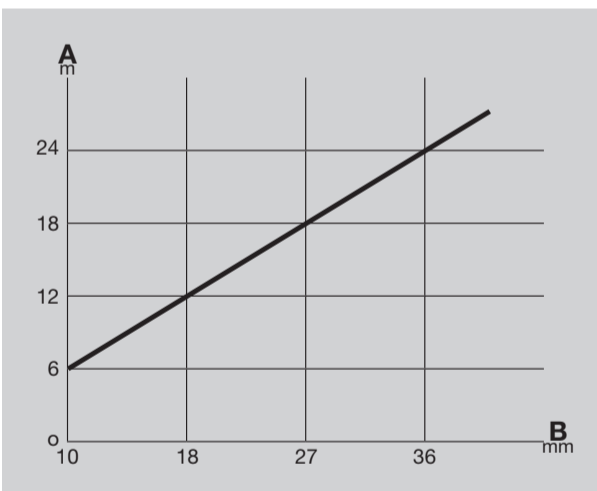

RAW

HARDWOOD FLOORING WITH GLUE-FREE 5G® LOCKING SYSTEM

Laying instructions
Monteringsvejledning
Leggeanvisning
Läggingsanvisning
Asennusohje

Fold down locking system

 20	
DOP_RAW_Parquet_KA122019 EN 14342:2005+A1 2008	
RAW A/S Skanderborgvej 277 8260 Viby J. - DK www.raw-products.info	
Floor covering for internal use in dry conditions	
Thickness: See label Moisture Content: 7% ± 2% Min. Mean Density: >500 kg/m³ Reaction to Fire: Dfl-s1 Formaldehyde Emission: E1 Pentachlorophenol: < 5 PPM Slipperiness: NPD Therm. Conductivity 14mm: 0,11 W/mK Therm. Conductivity 15mm: 0,13 W/mK Biological Durability: Class 1	

5G® is a patented technology invented by Välinge Innovation AB. The 5G® word mark and logo are registered trademarks owned by Välinge Innovation AB and any use of such marks is under license.