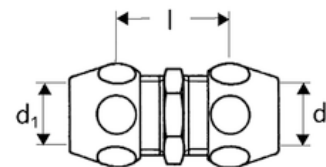

Order number: 06 438 06 99

Straight double screw connection

with two compression screw connections
For copper pipe \varnothing 12 mm

Details:

- Material: brass conform German drinking water regulation
- Surface: chrome
- Weight: 0.11 kg/pc.
- Packaging unit: 20
- Dimension: DN 15 G 1/2 ext. thread x DN 15 G 1/2 ext. thread

Versions:

Dimension: DN 10 G 3/8 ext. thread x DN 10 G 3/8 ext. thread Order No.: [06 436 06 99](#)

For copper pipe \varnothing 8 mm, chrome, PU 20, W: 0.05 kg/pc.

Dimension: DN 10 G 3/8 ext. thread x DN 10 G 3/8 ext. thread Order No.: [06 437 06 99](#)

For copper pipe \varnothing 10 mm, chrome, PU 20, W: 0.05 kg/pc.

Dimension: DN 10 G 3/8 ext. thread x DN 10 G 3/8 ext. thread Order No.: [06 441 06 99](#)

For copper pipe \varnothing 10 mm x \varnothing 8 mm, chrome, PU 25, W: 0.05 kg/pc.

Dimension: DN 15 G 1/2 ext. thread x DN 10 G 3/8 ext. thread Order No.: [06 442 06 99](#)

For copper pipe \varnothing 12 x \varnothing 10, chrome, PU 25, W: 0.09 kg/pc.

Dimension: DN 10 G 3/8 ext. thread x DN 10 G 3/8 ext. thread Order No.: [06 529 06 99](#)