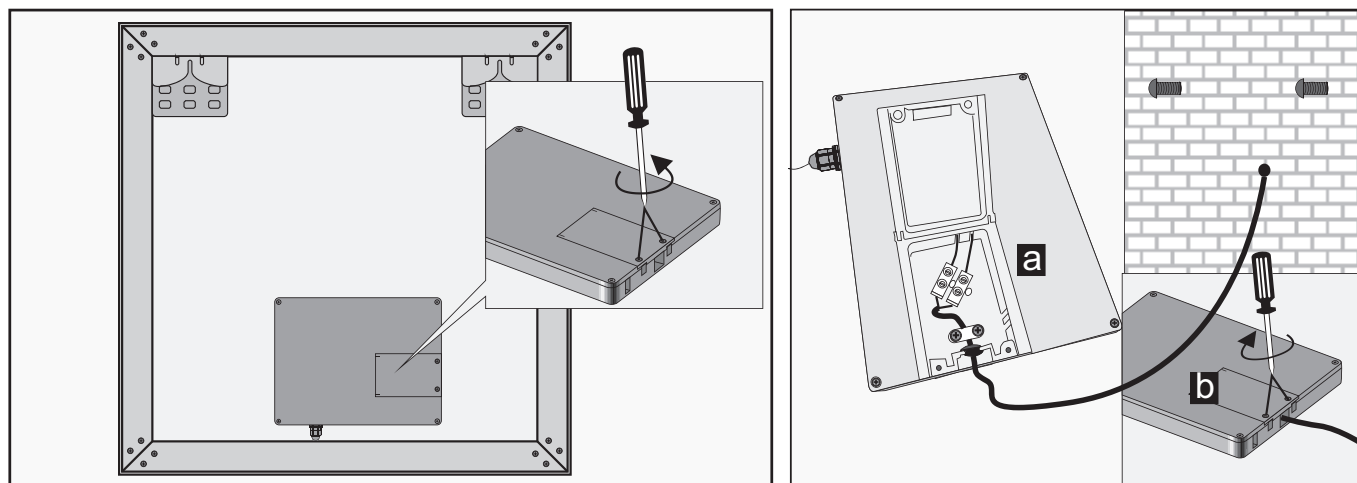

**L800mm / W800mm / D44mm**

Product Specifications	LED Mirror
Material	DL-03D
Dimensions	L800mm / W800mm / D44mm
Ingress Protection Grade	IP44
Voltage	Input 230V~50Hz, output DC12V
Power with light source	20W
Rated power with drive	30W
Color	5000K
Luminous	2500LM
Lifespan	30000 Hours

**L900mm / W800mm / D44mm**

Product Specifications	LED Mirror
Material	DL-03D
Dimensions	L900mm / W800mm / D44mm
Ingress Protection Grade	IP44
Voltage	Input 230V~50Hz, output DC12V
Power with light source	21W
Rated power with drive	30W
Color	5000K
Luminous	2600LM
Lifespan	30000 Hours

The mirror has IP44 which means it is suitable for installation in wet rooms zone 2.

**Installation**

Recommended tools

Recommended mounting height: 1940mm

Cannot be connected to a wall dimmer – must have constant power supply.