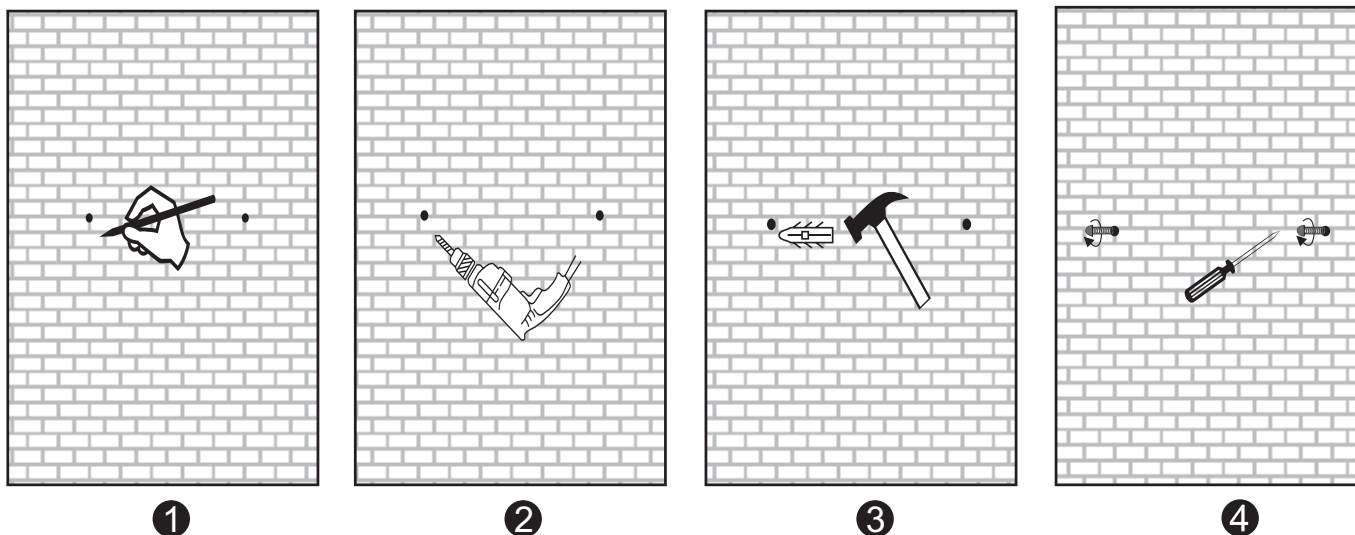

**L800mm / W800mm / D44mm**

Product Specifications	LED Mirror
Material	DL-03D
Dimensions	L800mm / W800mm / D44mm
Ingress Protection Grade	IP44
Voltage	Input 230V~50Hz, output DC12V
Power with light source	20W
Rated power with drive	30W
Color	5000K
Luminous	2500LM
Lifespan	30000 Hours

**L900mm / W800mm / D44mm**

Product Specifications	LED Mirror
Material	DL-03D
Dimensions	L900mm / W800mm / D44mm
Ingress Protection Grade	IP44
Voltage	Input 230V~50Hz, output DC12V
Power with light source	21W
Rated power with drive	30W
Color	5000K
Luminous	2600LM
Lifespan	30000 Hours

The mirror has IP44 which means it is suitable for installation in wet rooms zone 2.

**Installation**

Recommended tools

Recommended mounting height: 1940mm

Cannot be connected to a wall dimmer – must have constant power supply.