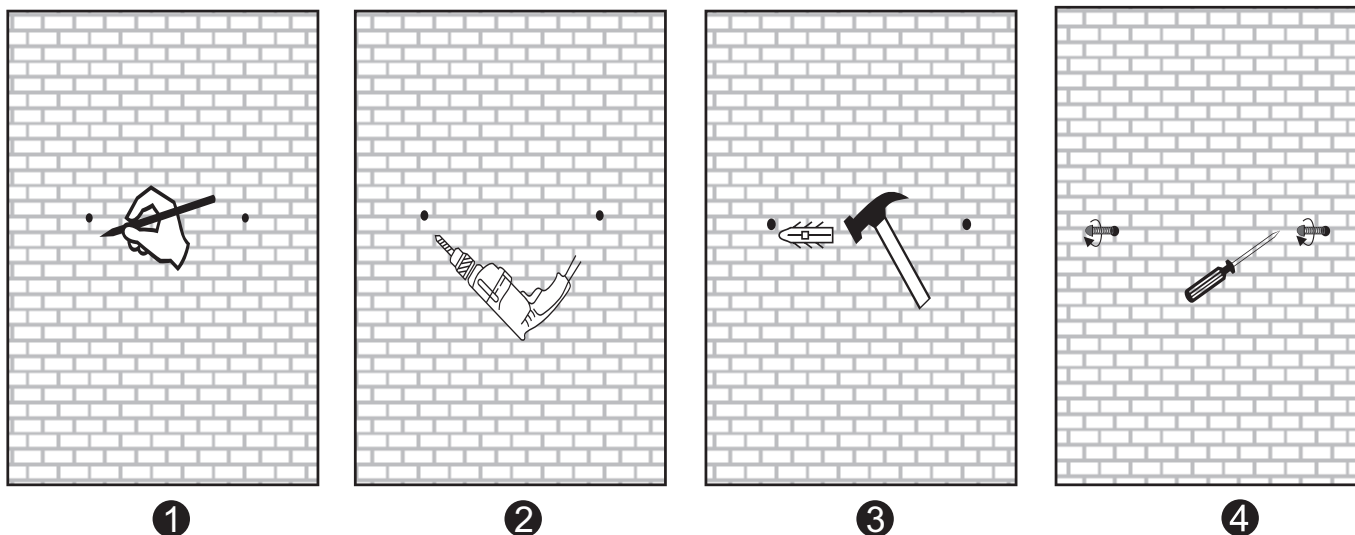

Monteringsvejledning Kobberfri LED spejl, rektangulær

Paigaldusjuhend Vasevaba LED-peegel, ristkülikukujuline

a-c
a·collection

CE

NO 7100127
7100128
7100129

L600mm / W600mm / D44mm

| Product Specifications | LED Mirror |
|---------------------------|-------------------------------|
| Material | DL-03D |
| Dimensions | L600mm / W600mm / D44mm |
| Ingress Protection Grade: | IP44 |
| Voltage | Input 230V~50Hz, output DC12V |
| Power with light source | 16.5W |
| Rated power with drive | 20W |
| Color | 5000K |
| Luminous | 2000LM |
| Lifespan | 30000 Hours |

L800mm / W800mm / D44mm

| Product Specifications | LED Mirror |
|--------------------------|-------------------------------|
| Material | DL-03D |
| Dimensions | L800mm / W800mm / D44mm |
| Ingress Protection Grade | IP44 |
| Voltage | Input 230V~50Hz, output DC12V |
| Power with light source | 20W |
| Rated power with drive | 30W |
| Color | 5000K |
| Luminous | 2500LM |
| Lifespan | 30000 Hours |

L900mm / W800mm / D44mm

| Product Specifications | LED Mirror |
|--------------------------|-------------------------------|
| Material | DL-03D |
| Dimensions | L900mm / W800mm / D44mm |
| Ingress Protection Grade | IP44 |
| Voltage | Input 230V~50Hz, output DC12V |
| Power with light source | 21W |
| Rated power with drive | 30W |
| Color | 5000K |
| Luminous | 2600LM |
| Lifespan | 30000 Hours |

The mirror has IP44 which means it is suitable for installation in wet rooms zone 2.

Installation

Recommended tools

Recommended mounting height: 1940mm

Cannot be connected to a wall dimmer – must have constant power supply.