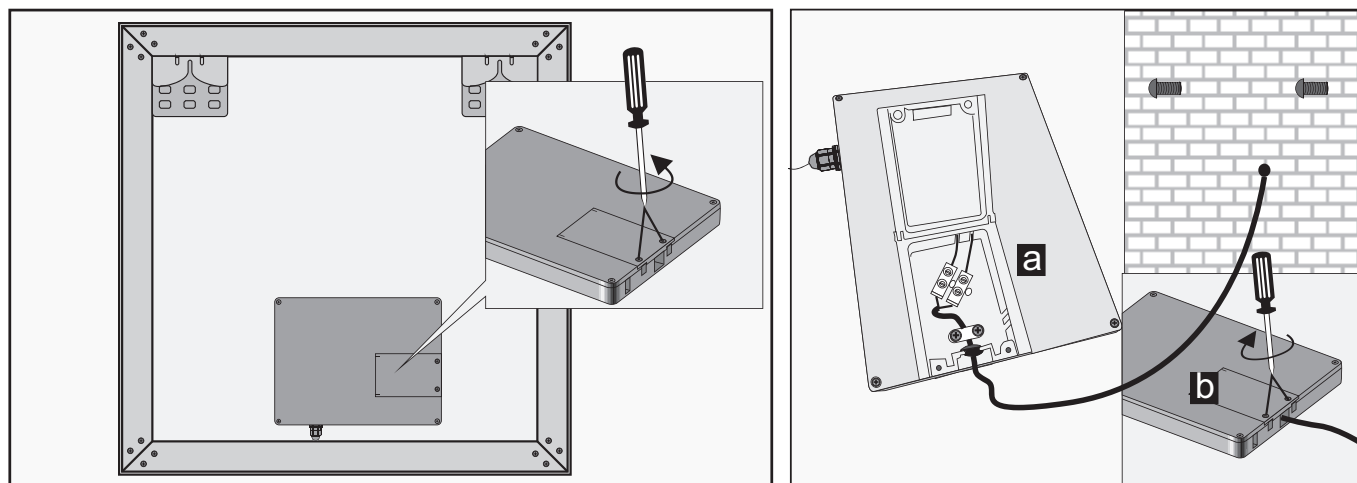

L800mm / W800mm / D44mm

| Product Specifications | LED Mirror |
|--------------------------|-------------------------------|
| Material | DL-03D |
| Dimensions | L800mm / W800mm / D44mm |
| Ingress Protection Grade | IP44 |
| Voltage | Input 230V~50Hz, output DC12V |
| Power with light source | 20W |
| Rated power with drive | 30W |
| Color | 5000K |
| Luminous | 2500LM |
| Lifespan | 30000 Hours |

L900mm / W800mm / D44mm

| Product Specifications | LED Mirror |
|--------------------------|-------------------------------|
| Material | DL-03D |
| Dimensions | L900mm / W800mm / D44mm |
| Ingress Protection Grade | IP44 |
| Voltage | Input 230V~50Hz, output DC12V |
| Power with light source | 21W |
| Rated power with drive | 30W |
| Color | 5000K |
| Luminous | 2600LM |
| Lifespan | 30000 Hours |

The mirror has IP44 which means it is suitable for installation in wet rooms zone 2.

Installation

Recommended tools

Recommended mounting height: 1940mm

Cannot be connected to a wall dimmer – must have constant power supply.