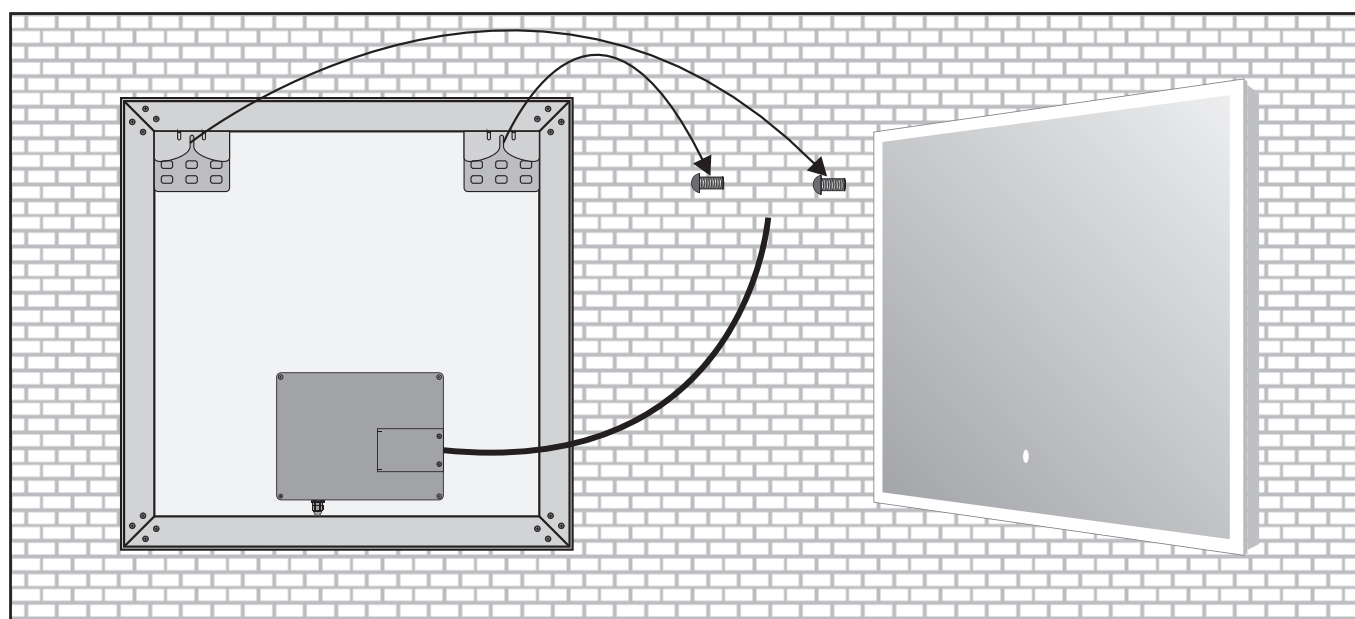

7

Use: The mirror has a touch function where you can turn the light on and off with a light touch.

Maintenance

Cleaning with cleaning agents designed for bathrooms is recommended. Avoid using a scouring sponge as this can scratch the product. Water and soap residues are wiped off immediately with a soft cloth. Avoid: cleaning agent with a scouring effect or that contains solvents!

For example: acids, chlorine, caustic soda and ammonia (ammonia) must not be used!

Product lifecycle

The light source in this product is not replaceable so when the light source has stopped working the entire product must be replaced.

When the product stops working, deliver the unit to your local recycling station.