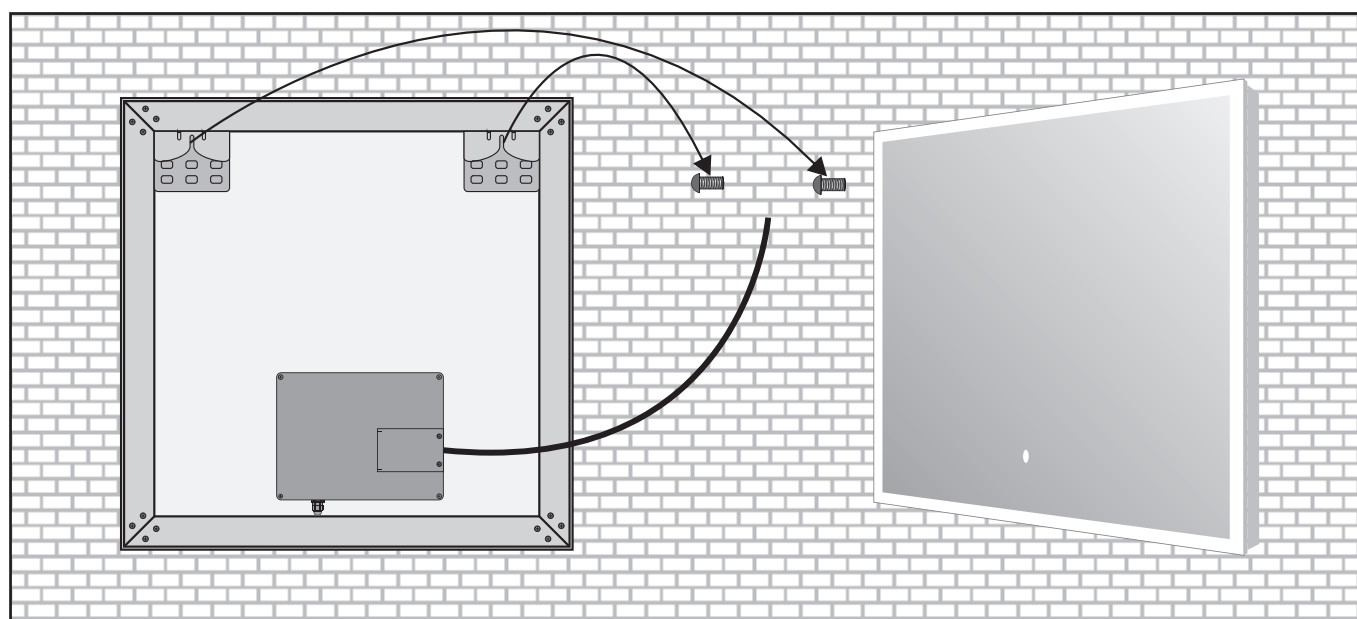

**L800mm / W800mm / D44mm**

Product Specifications	LED Mirror
Material	DL-03D
Dimensions	L800mm / W800mm / D44mm
Ingress Protection Grade	IP44
Voltage	Input 230V~50Hz, output DC12V
Power with light source	20W
Rated power with drive	30W
Color	5000K
Luminous	2500LM
Lifespan	30000 Hours

**L900mm / W800mm / D44mm**

Product Specifications	LED Mirror
Material	DL-03D
Dimensions	L900mm / W800mm / D44mm
Ingress Protection Grade	IP44
Voltage	Input 230V~50Hz, output DC12V
Power with light source	21W
Rated power with drive	30W
Color	5000K
Luminous	2600LM
Lifespan	30000 Hours

The mirror has IP44 which means it is suitable for installation in wet rooms zone 2.

**Installation**

Recommended tools

Recommended mounting height: 1940mm

Cannot be connected to a wall dimmer – must have constant power supply.

5

6

7

**Use:** The mirror has a touch function where you can turn the light on and off with a light touch.