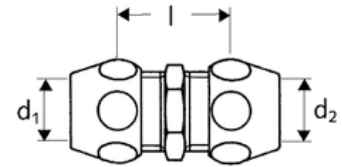

Order number: 06 438 06 99

Straight double screw connection

with two compression screw connections
For copper pipe \varnothing 12 mm

Details:

- Material: brass conform German drinking water regulation
- Surface: chrome
- Weight: 0.11 kg/pc.
- Packaging unit: 20
- Dimension: DN 15 G 1/2 ext. thread x DN 15 G 1/2 ext. thread

Versions:

Dimension: DN 10 G 3/8 ext. thread x DN 10 G 3/8 ext. thread Order No.: [06 436 06 99](#)

For copper pipe \varnothing 8 mm, chrome, PU 20, W: 0.05 kg/pc.

Dimension: DN 10 G 3/8 ext. thread x DN 10 G 3/8 ext. thread Order No.: [06 437 06 99](#)

For copper pipe \varnothing 10 mm, chrome, PU 20, W: 0.05 kg/pc.

Dimension: DN 10 G 3/8 ext. thread x DN 10 G 3/8 ext. thread Order No.: [06 441 06 99](#)

For copper pipe \varnothing 10 mm x \varnothing 8 mm, chrome, PU 25, W: 0.05 kg/pc.

Dimension: DN 15 G 1/2 ext. thread x DN 10 G 3/8 ext. thread Order No.: [06 442 06 99](#)

For copper pipe \varnothing 12 x \varnothing 10, chrome, PU 25, W: 0.09 kg/pc.

Dimension: DN 10 G 3/8 ext. thread x DN 10 G 3/8 ext. thread Order No.: [06 529 06 99](#)