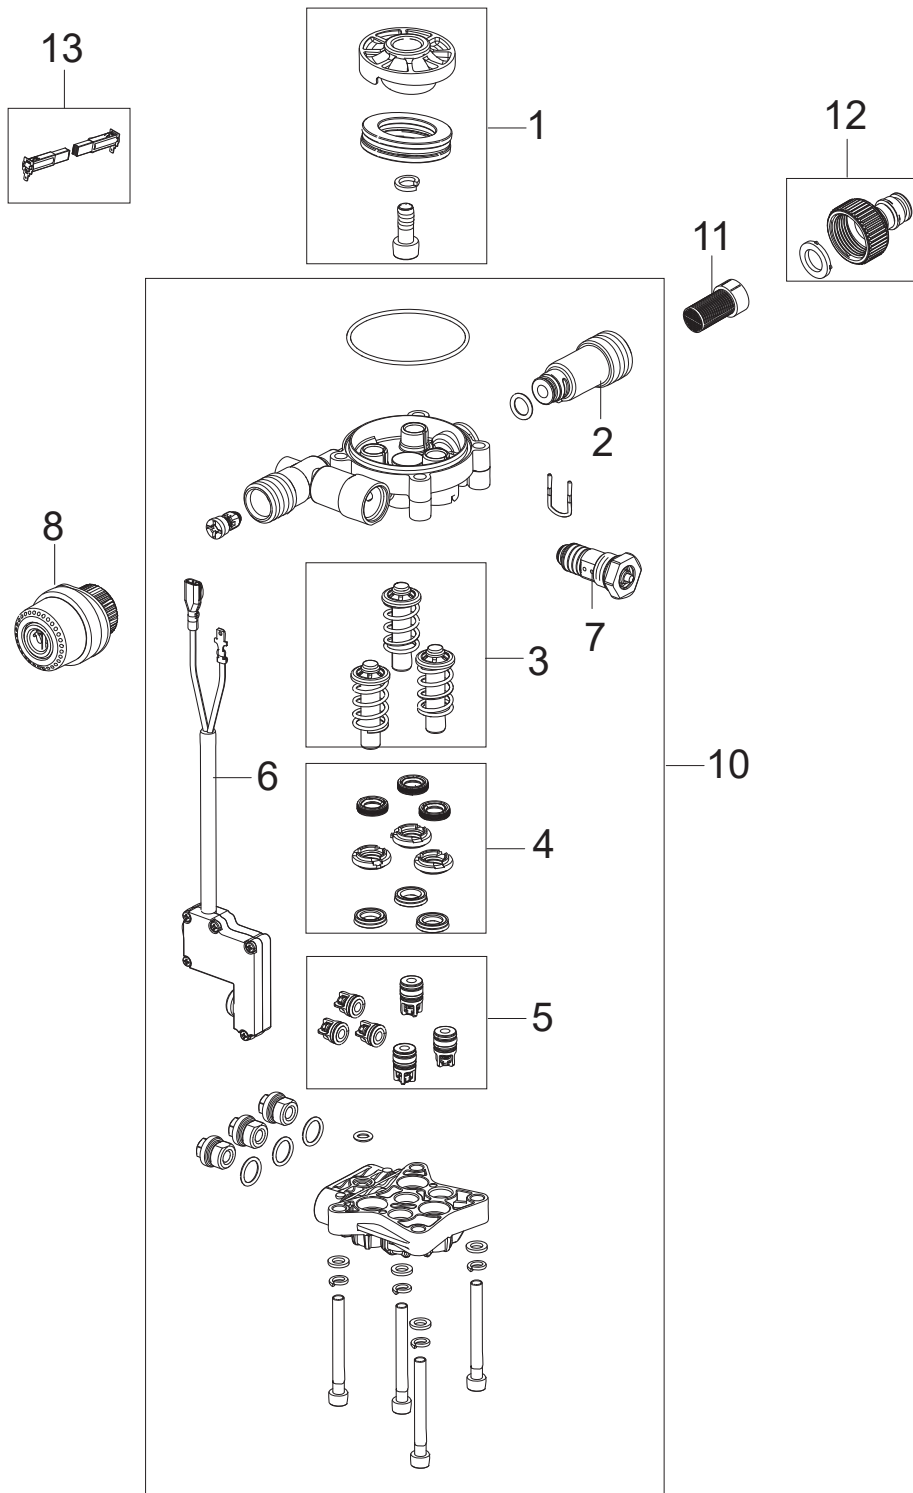

PARTS LIST

2024.06.26

NILFISK

TABLE OF CONTENTS

Overview1
Motor pump3

CORE 130

Pos.	Produktnummer	Antall	Beskrivelse	Notes
1	128501530	1	SWITCH KNOB CORE 130 140	
2	128501533	1	MOTOR COVER SWITCH COVER 130 140	
3	128501540	1	MAIN SWITCH 130 140	
4	128501535	1	PCB SCR	
5	128501538	1	FOAM GASKET FOR MOTOR COVER PU	
6	128501548	1	CABINET PARTS 130	
7	128501551	1	WATER OUTLET FEMALE COUPLING	
8	128501552	1	GUN AND LANCE HOLDER 125 130	
9	128501554	2	WHEEL WITH AXLE 125 130	
10	128501556	1	CORE CABLE HOOKS 125 130 140 140IH	
11	128501557	1	HANDLE CORE 125 130	
12	128500908	1	Pistolgrep G1	
13	128500073	1	Click&Clean mellomrør G2	
14	128501153	1	C&C ROUGH NOZZLE (POWERSPEED)	
15	128500076	1	C C TORNADO	
16	128501566	1	FOAM SPRAYER COMPLETE PA	
17	6411221	1	Pose M. 20 O-Ringe (3004 304)	
18	128501427	1	ULTRA FLEX HOSE 6M STEEL/PVC/NBR HS	
19	128501570	1	CLEANING NEEDLE 125 130	
20	128501543	1	POWER CABLE 130 140 140IH EU	
20	128501544	1	POWER CABLE 130 140 140IH UK	
21	128501572	1	1 CAPACITOR AND 2 EMC COILS	
NS	128501331	1	10 PCS 4C BOX CORE 130 POWER CONTROL	
NS	128501332	1	10 PCS 4C BOX CORE 130 P CONTROL GARDEN	
NS	128501517	1	10 PCS CORE 130 BIKE&AUTO 4C BOXES	
NS	128501585	1	SCREW KIT FOR CORE 125,130,140, 140 IH	

Pos.	Produktnummer	Antall	Beskrivelse	Notes
1	128501574	1	WOBBLE DISC KIT 8.2 DEGREES	[1]
1	31001132	1	WOBBLE DISC KIT - 9.0 DEGREES	[2]
2	31000791	1	VANNINNGANG PLAST	
3	128501575	1	PUMP PISTON KIT INOX	
4	31000516	1	Pakningssett	
5	31000518	1	Ventilsett	
6	128501576	1	MICRO SWITCH P11	
7	128501523	1	START STOP SYSTEM P11	
8	128501551	1	WATER OUTLET FEMALE COUPLING	
10	128501577	1	PUMP KIT ADC12+NYLON	
11	128501528	1	WATER FILTER SP	
12	128501520	1	WATER INLET MALE COUPLING	
13	31000833	1	CARBON BRUSH KIT 2 PCS HEIGHT 11.4MM	

Part Notes:

[1] - Core 125

[2] - Core 130