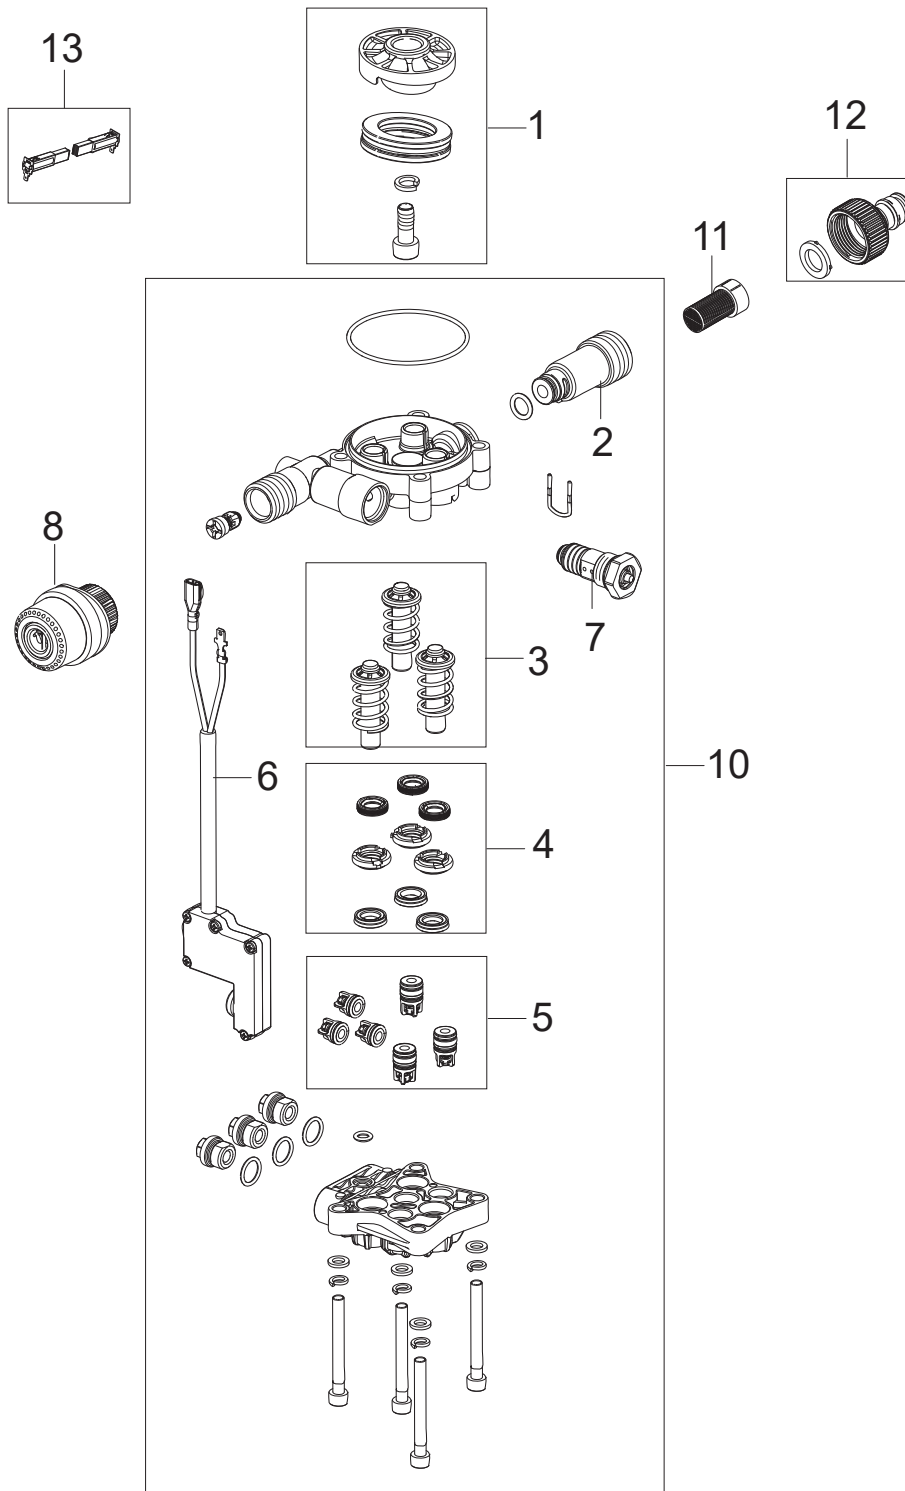

PARTS LIST

2024.06.26

NILFISK

TABLE OF CONTENTS

Overview1
Motor pump3

CORE 130

Pos.	Produktnummer	Antall	Beskrivelse	Notes
1	128501530	1	SWITCH KNOB CORE 130 140	
2	128501533	1	MOTOR COVER SWITCH COVER 130 140	
3	128501540	1	MAIN SWITCH 130 140	
4	128501535	1	PCB SCR	
5	128501538	1	FOAM GASKET FOR MOTOR COVER PU	
6	128501548	1	CABINET PARTS 130	
7	128501551	1	WATER OUTLET FEMALE COUPLING	
8	128501552	1	GUN AND LANCE HOLDER 125 130	
9	128501554	2	WHEEL WITH AXLE 125 130	
10	128501556	1	CORE CABLE HOOKS 125 130 140 140IH	
11	128501557	1	HANDLE CORE 125 130	
12	128500908	1	Pistolgrep G1	
13	128500073	1	Click&Clean mellomrør G2	
14	128501153	1	C&C ROUGH NOZZLE (POWERSPEED)	
15	128500076	1	C C TORNADO	
16	128501566	1	FOAM SPRAYER COMPLETE PA	
17	6411221	1	Pose M. 20 O-Ringe (3004 304)	
18	128501427	1	ULTRA FLEX HOSE 6M STEEL/PVC/NBR HS	
19	128501570	1	CLEANING NEEDLE 125 130	
20	128501543	1	POWER CABLE 130 140 140IH EU	
20	128501544	1	POWER CABLE 130 140 140IH UK	
21	128501572	1	1 CAPACITOR AND 2 EMC COILS	
NS	128501331	1	10 PCS 4C BOX CORE 130 POWER CONTROL	
NS	128501332	1	10 PCS 4C BOX CORE 130 P CONTROL GARDEN	
NS	128501517	1	10 PCS CORE 130 BIKE&AUTO 4C BOXES	
NS	128501585	1	SCREW KIT FOR CORE 125,130,140, 140 IH	

Pos.	Produktnummer	Antall	Beskrivelse	Notes
1	128501574	1	WOBBLE DISC KIT 8.2 DEGREES	[1]
1	31001132	1	WOBBLE DISC KIT - 9.0 DEGREES	[2]
2	31000791	1	VANNINNGANG PLAST	
3	128501575	1	PUMP PISTON KIT INOX	
4	31000516	1	Pakningssett	
5	31000518	1	Ventilsett	
6	128501576	1	MICRO SWITCH P11	
7	128501523	1	START STOP SYSTEM P11	
8	128501551	1	WATER OUTLET FEMALE COUPLING	
10	128501577	1	PUMP KIT ADC12+NYLON	
11	128501528	1	WATER FILTER SP	
12	128501520	1	WATER INLET MALE COUPLING	
13	31000833	1	CARBON BRUSH KIT 2 PCS HEIGHT 11.4MM	

Part Notes:

- [1] - Core 125
[2] - Core 130