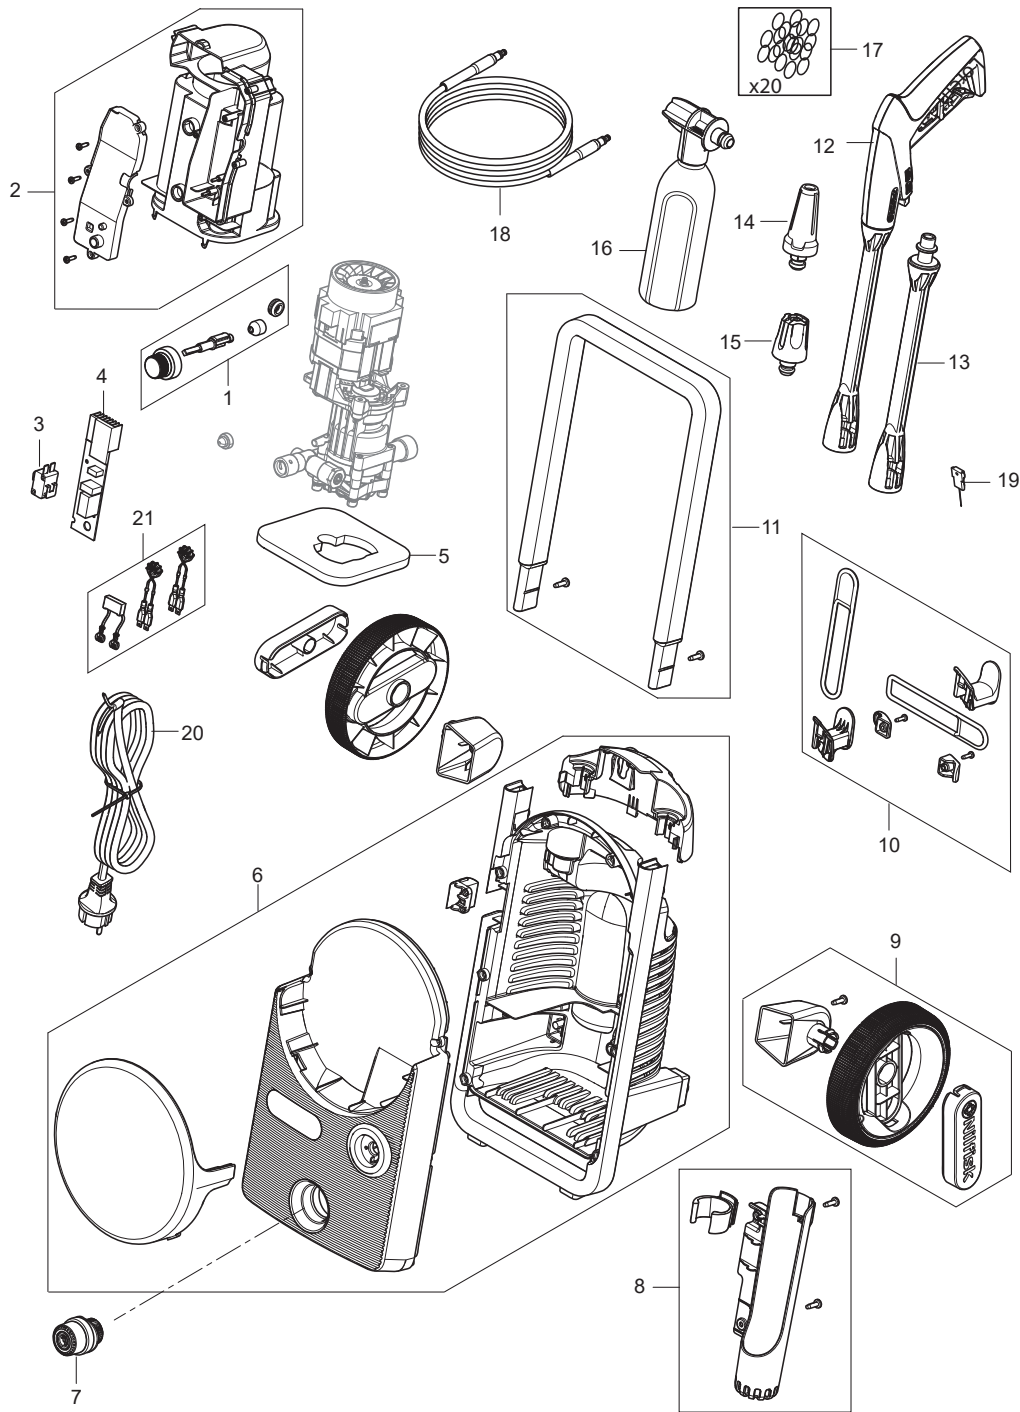

PARTS LIST

2024.06.26

NILFISK

TABLE OF CONTENTS

Overview1
Motor pump3

CORE 130

Pos.	Produktnummer	Antall	Beskrivelse	Notes
1	128501530	1	SWITCH KNOB CORE 130 140	
2	128501533	1	MOTOR COVER SWITCH COVER 130 140	
3	128501540	1	MAIN SWITCH 130 140	
4	128501535	1	PCB SCR	
5	128501538	1	FOAM GASKET FOR MOTOR COVER PU	
6	128501548	1	CABINET PARTS 130	
7	128501551	1	WATER OUTLET FEMALE COUPLING	
8	128501552	1	GUN AND LANCE HOLDER 125 130	
9	128501554	2	WHEEL WITH AXLE 125 130	
10	128501556	1	CORE CABLE HOOKS 125 130 140 140IH	
11	128501557	1	HANDLE CORE 125 130	
12	128500908	1	Pistolgrep G1	
13	128500073	1	Click&Clean mellomrør G2	
14	128501153	1	C&C ROUGH NOZZLE (POWERSPEED)	
15	128500076	1	C C TORNADO	
16	128501566	1	FOAM SPRAYER COMPLETE PA	
17	6411221	1	Pose M. 20 O-Ringe (3004 304)	
18	128501427	1	ULTRA FLEX HOSE 6M STEEL/PVC/NBR HS	
19	128501570	1	CLEANING NEEDLE 125 130	
20	128501543	1	POWER CABLE 130 140 140IH EU	
20	128501544	1	POWER CABLE 130 140 140IH UK	
21	128501572	1	1 CAPACITOR AND 2 EMC COILS	
NS	128501331	1	10 PCS 4C BOX CORE 130 POWER CONTROL	
NS	128501332	1	10 PCS 4C BOX CORE 130 P CONTROL GARDEN	
NS	128501517	1	10 PCS CORE 130 BIKE&AUTO 4C BOXES	
NS	128501585	1	SCREW KIT FOR CORE 125,130,140, 140 IH	

Pos.	Produktnummer	Antall	Beskrivelse	Notes
1	128501574	1	WOBBLE DISC KIT 8.2 DEGREES	[1]
1	31001132	1	WOBBLE DISC KIT - 9.0 DEGREES	[2]
2	31000791	1	VANNINNGANG PLAST	
3	128501575	1	PUMP PISTON KIT INOX	
4	31000516	1	Pakningssett	
5	31000518	1	Ventilsett	
6	128501576	1	MICRO SWITCH P11	
7	128501523	1	START STOP SYSTEM P11	
8	128501551	1	WATER OUTLET FEMALE COUPLING	
10	128501577	1	PUMP KIT ADC12+NYLON	
11	128501528	1	WATER FILTER SP	
12	128501520	1	WATER INLET MALE COUPLING	
13	31000833	1	CARBON BRUSH KIT 2 PCS HEIGHT 11.4MM	

Part Notes:

[1] - Core 125

[2] - Core 130