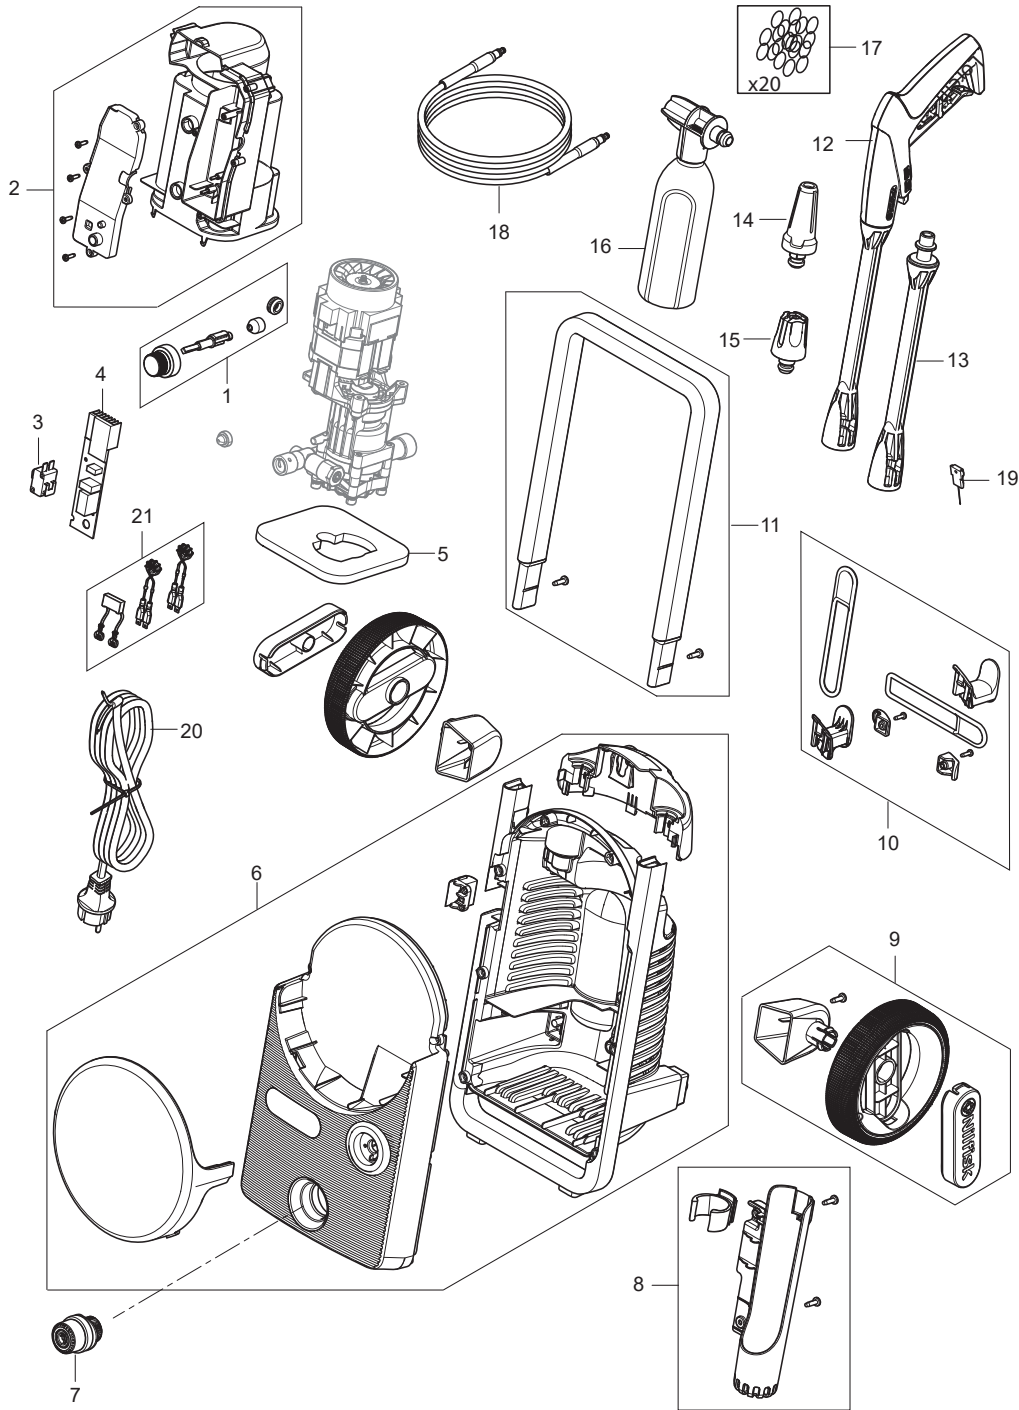

PARTS LIST

2024.06.26

NILFISK

TABLE OF CONTENTS

Overview1
Motor pump3

CORE 130

Pos.	Produktnummer	Antall	Beskrivelse	Notes
1	128501530	1	SWITCH KNOB CORE 130 140	
2	128501533	1	MOTOR COVER SWITCH COVER 130 140	
3	128501540	1	MAIN SWITCH 130 140	
4	128501535	1	PCB SCR	
5	128501538	1	FOAM GASKET FOR MOTOR COVER PU	
6	128501548	1	CABINET PARTS 130	
7	128501551	1	WATER OUTLET FEMALE COUPLING	
8	128501552	1	GUN AND LANCE HOLDER 125 130	
9	128501554	2	WHEEL WITH AXLE 125 130	
10	128501556	1	CORE CABLE HOOKS 125 130 140 140IH	
11	128501557	1	HANDLE CORE 125 130	
12	128500908	1	Pistolgrep G1	
13	128500073	1	Click&Clean mellomrør G2	
14	128501153	1	C&C ROUGH NOZZLE (POWERSPEED)	
15	128500076	1	C C TORNADO	
16	128501566	1	FOAM SPRAYER COMPLETE PA	
17	6411221	1	Pose M. 20 O-Ringe (3004 304)	
18	128501427	1	ULTRA FLEX HOSE 6M STEEL/PVC/NBR HS	
19	128501570	1	CLEANING NEEDLE 125 130	
20	128501543	1	POWER CABLE 130 140 140IH EU	
20	128501544	1	POWER CABLE 130 140 140IH UK	
21	128501572	1	1 CAPACITOR AND 2 EMC COILS	
NS	128501331	1	10 PCS 4C BOX CORE 130 POWER CONTROL	
NS	128501332	1	10 PCS 4C BOX CORE 130 P CONTROL GARDEN	
NS	128501517	1	10 PCS CORE 130 BIKE&AUTO 4C BOXES	
NS	128501585	1	SCREW KIT FOR CORE 125,130,140, 140 IH	

Pos.	Produktnummer	Antall	Beskrivelse	Notes
1	128501574	1	WOBBLE DISC KIT 8.2 DEGREES	[1]
1	31001132	1	WOBBLE DISC KIT - 9.0 DEGREES	[2]
2	31000791	1	VANNINNGANG PLAST	
3	128501575	1	PUMP PISTON KIT INOX	
4	31000516	1	Pakningssett	
5	31000518	1	Ventilsett	
6	128501576	1	MICRO SWITCH P11	
7	128501523	1	START STOP SYSTEM P11	
8	128501551	1	WATER OUTLET FEMALE COUPLING	
10	128501577	1	PUMP KIT ADC12+NYLON	
11	128501528	1	WATER FILTER SP	
12	128501520	1	WATER INLET MALE COUPLING	
13	31000833	1	CARBON BRUSH KIT 2 PCS HEIGHT 11.4MM	

Part Notes:

- [1] - Core 125
[2] - Core 130