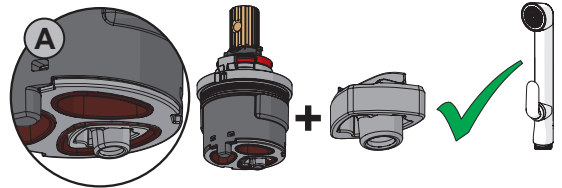

AFS
FHS

②

2

cleaning.oras.com

About Oras Group

Oras Group is a significant European provider of sanitary fittings: the market leader in the Nordics and a leading company in Continental Europe.

The company's mission is to create the smartest water experiences for everyone and its vision is to become the Perfect Flow Company.