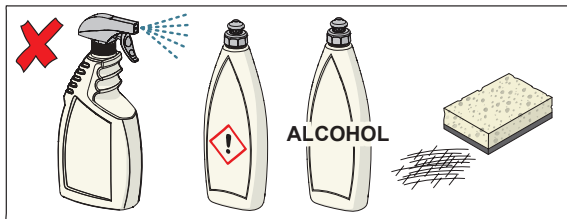

AFS
FHS

②

2

cleaning.oras.com

About Oras Group

Oras Group is a significant European provider of sanitary fittings: the market leader in the Nordics and a leading company in Continental Europe.

The company's mission is to create the smartest water experiences for everyone and its vision is to become the Perfect Flow Company.