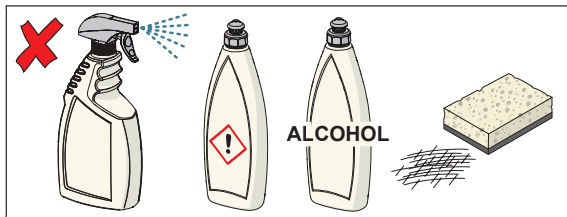

②

②

cleaning.oras.com

About Oras Group

Oras Group is a significant European provider of sanitary fittings: the market leader in the Nordics and a leading company in Continental Europe.

The company's mission is to create the smartest water experiences for everyone and its vision is to become the Perfect Flow Company.