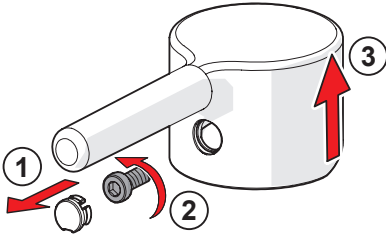

AFS
FHS

②

2

cleaning.oras.com

About Oras Group

Oras Group is a significant European provider of sanitary fittings: the market leader in the Nordics and a leading company in Continental Europe.

The company's mission is to create the smartest water experiences for everyone and its vision is to become the Perfect Flow Company.