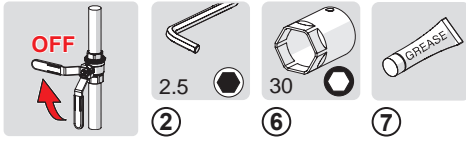

AFS
FHS

②

2

cleaning.oras.com

About Oras Group

Oras Group is a significant European provider of sanitary fittings: the market leader in the Nordics and a leading company in Continental Europe.

The company's mission is to create the smartest water experiences for everyone and its vision is to become the Perfect Flow Company.