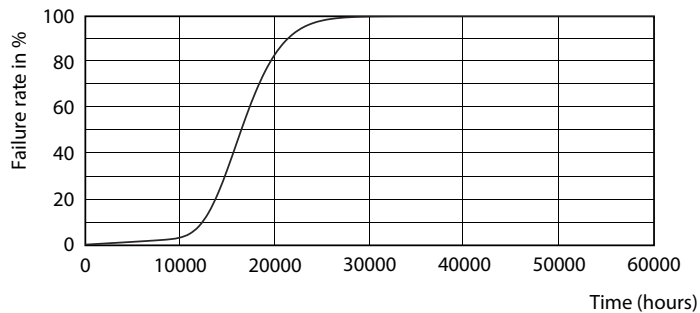

CorePro LEDbulb

Levetid

LEDbulb 100W E27 840 FR A60