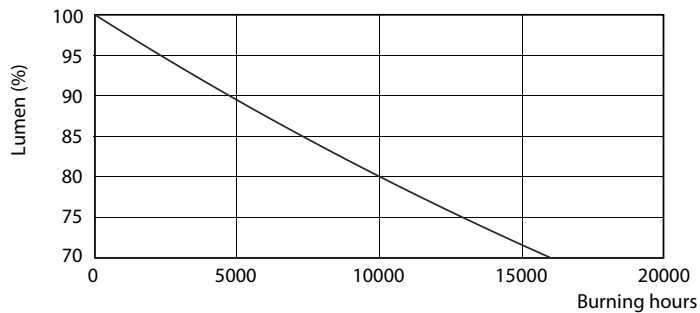

CorePro LEDbulb

Levetid

LEDbulb 100W E27 840 FR A60