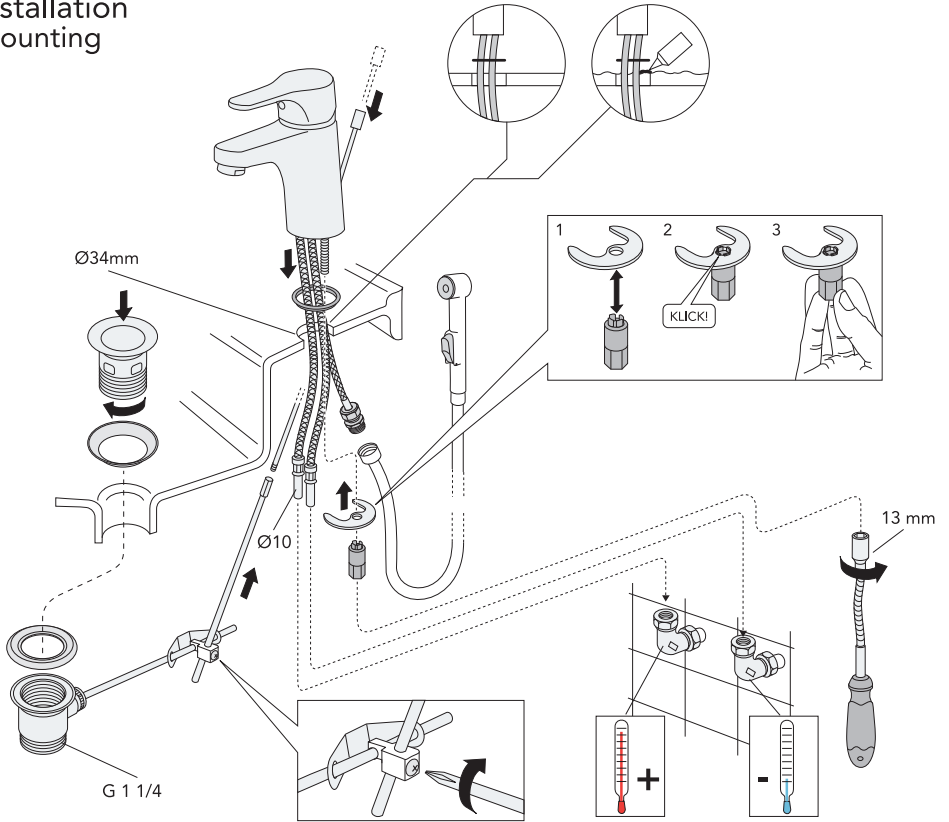

Nautic ettgreps bade-, dusj- og veggbatteri

Del nr.	Produkt	NRF-nr.	Art. nr.	
636577-01	Draomkaster f/utløpstut, krom	-	GB41636577 01	
630184	Svingbar tut for montering på overside, krom	434 26 24	GB41630184	
636359-01	Tilkoplingsnippel f/badekartut 636820 m/O-ring	434 33 62	GB41636359 01	
633952-01	O-ringsett f/nippel 632909	-	GB41633952 01	
637347	Tilkoplingsnippel f/badekartut 636820, m/O-ring (fra okt. 2007)	434 33 68	GB41637347	
634555-01	Strålesamler til utløpstut for badekar, krom	434 31 23	GB41634555 01	

Nautic

Installation
Clean the pipes

Installation
Mounting

Installation Mounting

Installation Mounting

Installation Mounting

Installation/Service Clean

Installation/Service Adjustment water saving

Installation/Service

Temp adjustment/Limit temperature

Installation/Service

Adjustment energy saving

Service

Replacing the cartridge

Service Adjustment from cold to hot water

Use — Energy saving