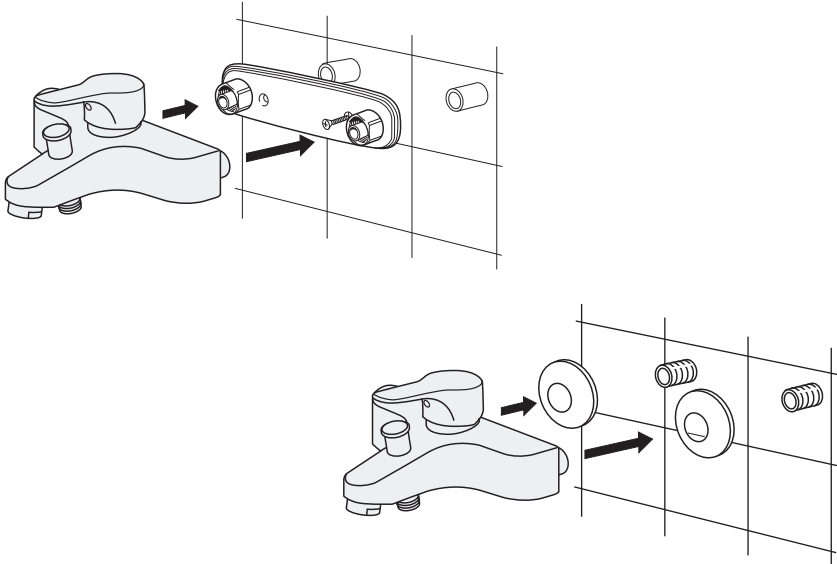

Nautic ettgreps bade-, dusj- og veggbatteri

Del nr.	Produkt	NRF-nr.	Art. nr.	
636577-01	Draomkaster f/utløpstut, krom	-	GB41636577 01	
630184	Svingbar tut for montering på overside, krom	434 26 24	GB41630184	
636359-01	Tilkoplingsnippel f/badekartut 636820 m/O-ring	434 33 62	GB41636359 01	
633952-01	O-ringsett f/nippel 632909	-	GB41633952 01	
637347	Tilkoplingsnippel f/badekartut 636820, m/O-ring (fra okt. 2007)	434 33 68	GB41637347	
634555-01	Strålesamler til utløpstut for badekar, krom	434 31 23	GB41634555 01	

Nautic

Installation
Clean the pipes

Installation
Mounting

Installation Mounting

Installation Mounting

Installation Mounting

Installation/Service Clean

Installation/Service Adjustment water saving

Installation/Service

Temp adjustment/Limit temperature

Installation/Service

Adjustment energy saving

Service

Replacing the cartridge

Service Adjustment from cold to hot water

Use — Energy saving