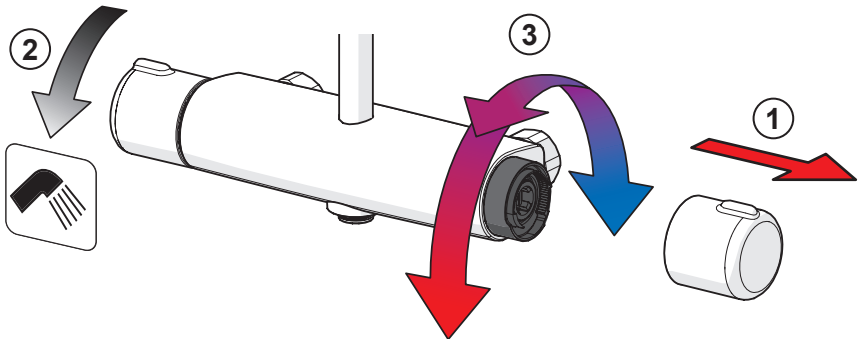

mpi.oras.com/7418G

max.
1600 kPa

CLEANING.ORAS.COM

Oras Group is a powerful European provider of sanitary fittings: the market leader in the Nordics and a leading company in Continental Europe. The company's mission is to make the use of water easy and sustainable and its vision is to become the European leader of advanced sanitary fittings. Oras Group has two strong brands: Oras and Hansa.