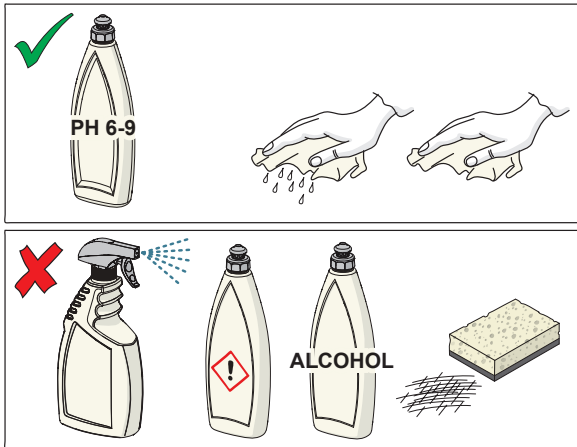

mpi.oras.com/7418G

max.
1600 kPa

CLEANING.ORAS.COM

Oras Group is a powerful European provider of sanitary fittings: the market leader in the Nordics and a leading company in Continental Europe. The company's mission is to make the use of water easy and sustainable and its vision is to become the European leader of advanced sanitary fittings. Oras Group has two strong brands: Oras and Hansa.