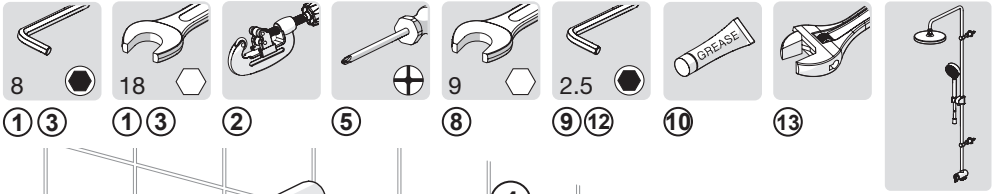

mpi.oras.com/7418G

max.
1600 kPa

CLEANING.ORAS.COM

Oras Group is a powerful European provider of sanitary fittings: the market leader in the Nordics and a leading company in Continental Europe. The company's mission is to make the use of water easy and sustainable and its vision is to become the European leader of advanced sanitary fittings. Oras Group has two strong brands: Oras and Hansa.