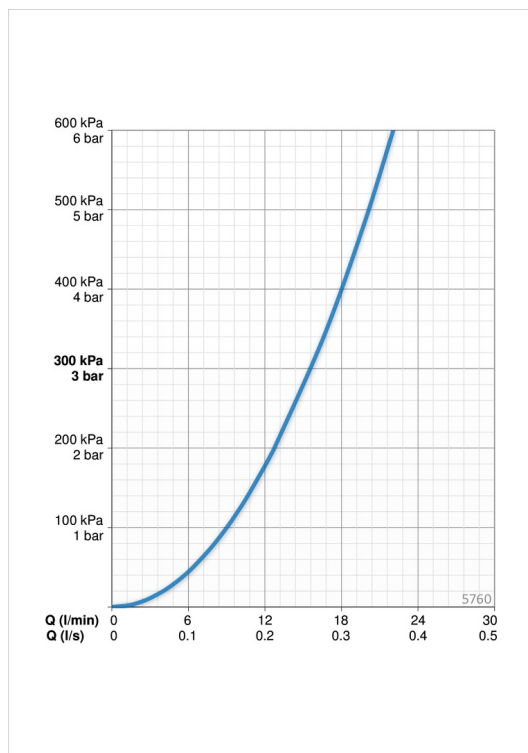

Thermostatic shower faucet with ergonomic drop shape handles. Temperature handle equipped with safety stop at 38°C. Volume handle with EcoFlow control. The faucet is equipped with cover plates (triple sealed). The faucet includes litter filters and non-return valves.

- Shower
- HealthCare
- Termostat
- Veggmontert
- Forkrommet
- Temperaturreguleringshendel, Mengdehendel, Hendel med øko-funksjon
- Sikkerhetssperre mot skålding ved 38°C
- Keramisk overdel, Termostat-kassett, Tilbakeslagsventil, Smussfilter
- Direkte tilkobling, Dekkplate(r), Beskyttende trelags rosetter mot vegg
- DZR messing
- WithoutCouplings
- Retrofit safety lock against scalding. Limiter adjustable between 38°-42°C during mounting.

Teknisk data

Flow attributter

Vannmengde ved 300 kPa **0.26 l/s**

Tekniske egenskaper

Varmtvannsforsyning **max. +80°C**
Arbeidstrykk **100 - 1000 kPa**
Tilkoblingsstørrelse **G3/4**
Installasjons bredde **CC150± 3 mm**
Materiale **brass**

Bestemmelser

EN Standard **EN 1111**
Støyklasse **I (ISO 3822)**
Støyklasse 0.2 l/s **I (ISO 3822)**