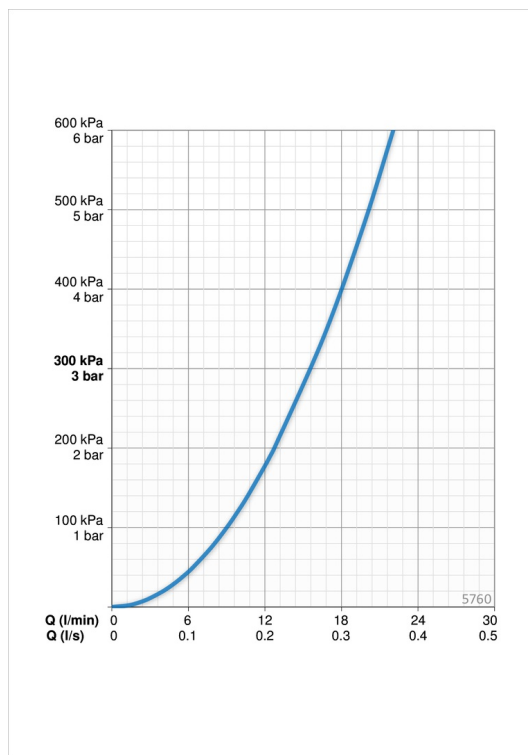

Thermostatic shower faucet with ergonomic drop shape handles. Temperature handle equipped with safety stop at 38°C. Volume handle with EcoFlow control. The faucet is equipped with cover plates (triple sealed). The faucet includes litter filters and non-return valves.

- Shower
- HealthCare
- Termostat
- Veggmontert
- Forkrommet
- Temperaturreguleringshendel, Mengdehendel, Hendel med øko-funksjon
- Sikkerhetssperre mot skålding ved 38°C
- Keramisk overdel, Termostat-kassett, Tilbakeslagsventil, Smussfilter
- Direkte tilkobling, Dekkplate(r), Beskyttende trelags rosetter mot vegg
- DZR messing
- WithoutCouplings
- Retrofit safety lock against scalding. Limiter adjustable between 38°-42°C during mounting.

Teknisk data

Flow attributter

Vannmengde ved 300 kPa **0.26 l/s**

Tekniske egenskaper

Varmtvannsforsyning **max. +80°C**
Arbeidstrykk **100 - 1000 kPa**
Tilkoblingsstørrelse **G3/4**
Installasjons bredde **CC150± 3 mm**
Materiale **brass**

Bestemmelser

EN Standard **EN 1111**
Støyklasse **I (ISO 3822)**
Støyklasse 0.2 l/s **I (ISO 3822)**