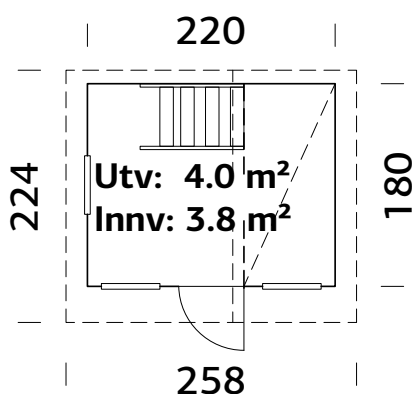

Safety
Regular
Production
Surveillance

www.tuv.com
ID 000075540

Palmako Lekehus Rødhette 3,8 m²

m/hems

ART.NR: 101091

NOBB: 53344336

Se video!

Vår bestselger!