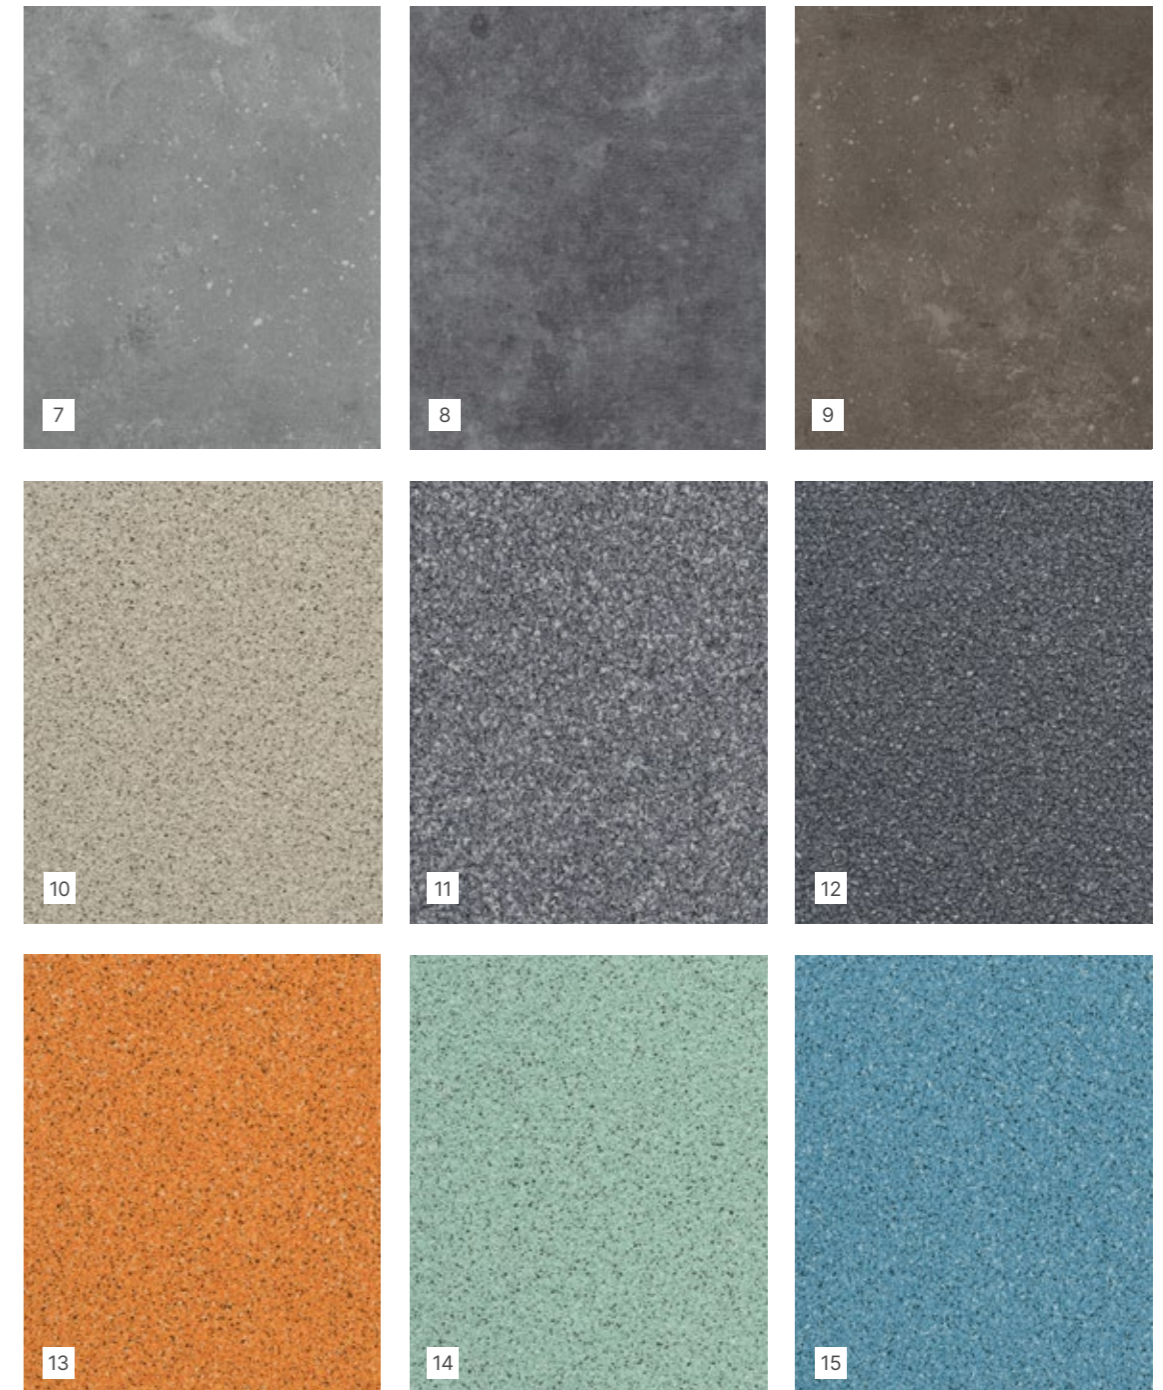

Vinyl backing rolls
Fully adhered