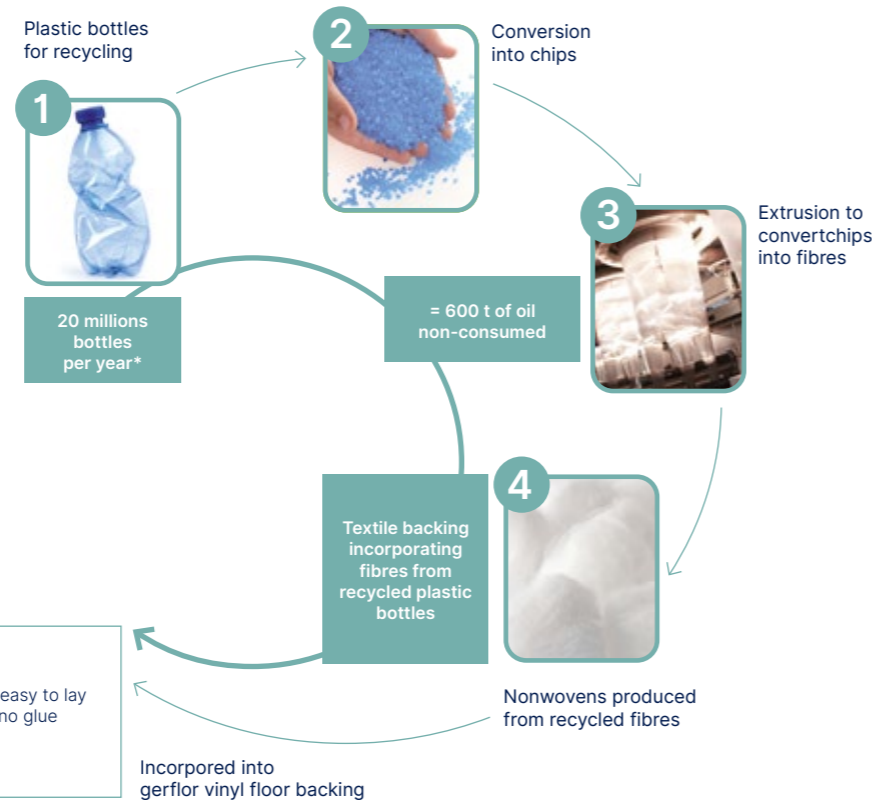

Recycling

Second Life is a Gerflor's innovative program for collecting installation waste and non-glued end-of-life products.

In partnership with our installers, this program is now fully effective in France and Germany and in the process of being implemented in Italy, Benelux and Scandinavia

Did you know?

Recycling process

Fibres used in gerflor products

5 **GFT** GERFLOR FIBRE TECHNOLOGY RECYCLED FIBRES

GFT benefits:

- Cost-effective quick and easy to lay
- No subfloor preparation, no glue
- Acoustic insulation
- Resistant to indentation

WATER CONSUMPTION SINCE 1998

Did you know? All inks used in the group's factories are solvent-free and water-based. The printing cylinders are cleaned with biodegradable agents and the wastewater inks are recycled by evaporation.