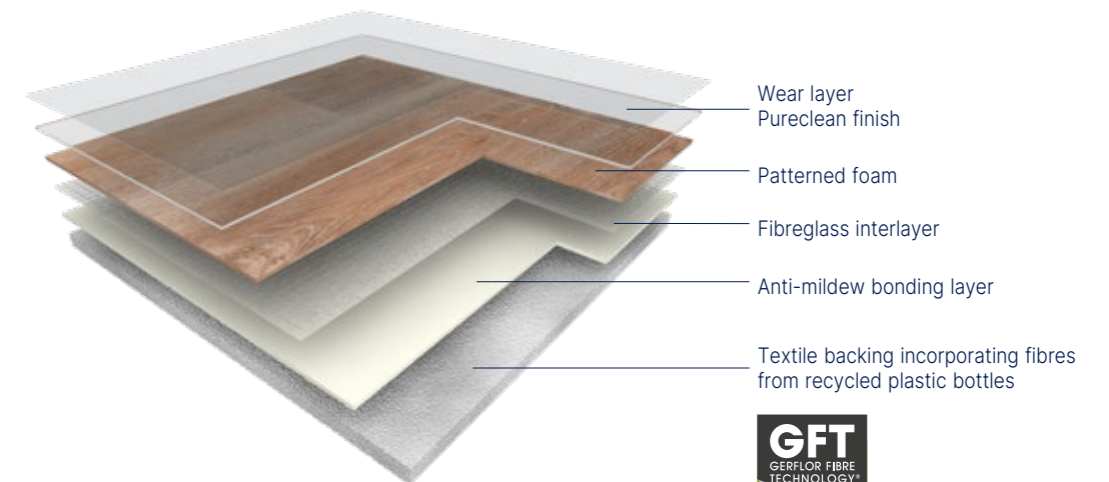

Laying

The subfloor must be smooth, clean, dry, undamaged and flat.
Recommendations: unroll the floorcovering 24 hours before laying.
Floor covering should not be laid in rooms at a temperature is below 15°C.
Can be installed on underfloor heating (up to 28°C).
Weld the joints (cold-treatment product) to ensure good water-tightness.

Recommended laying methods:

- Loose laying without glue: up to 25 sqm.
- Laying without glue, with double-sided tape or hook & loop strips around the edges of the room: over 25 sqm.

If permanent laying with glue: use a single stick acrylic glue (approximately 250 g/sqm).
Use a finely-notched trowel.

Cleaning & Care

Regular cleaning with a vacuum cleaner, dust mop or a wet cloth.

Cleaning: with water and a neutral detergent; rinse with clean water.

Stain removal: White Spirit removes almost all stains.
Do not use solvents.

Precautions: do not use floor wax.
Avoid rubber leg caps and casters. Replace with plastic caps and polyamide casters.
Protect the bases and legs of your waxed furniture with a felt disc.

See index page 139