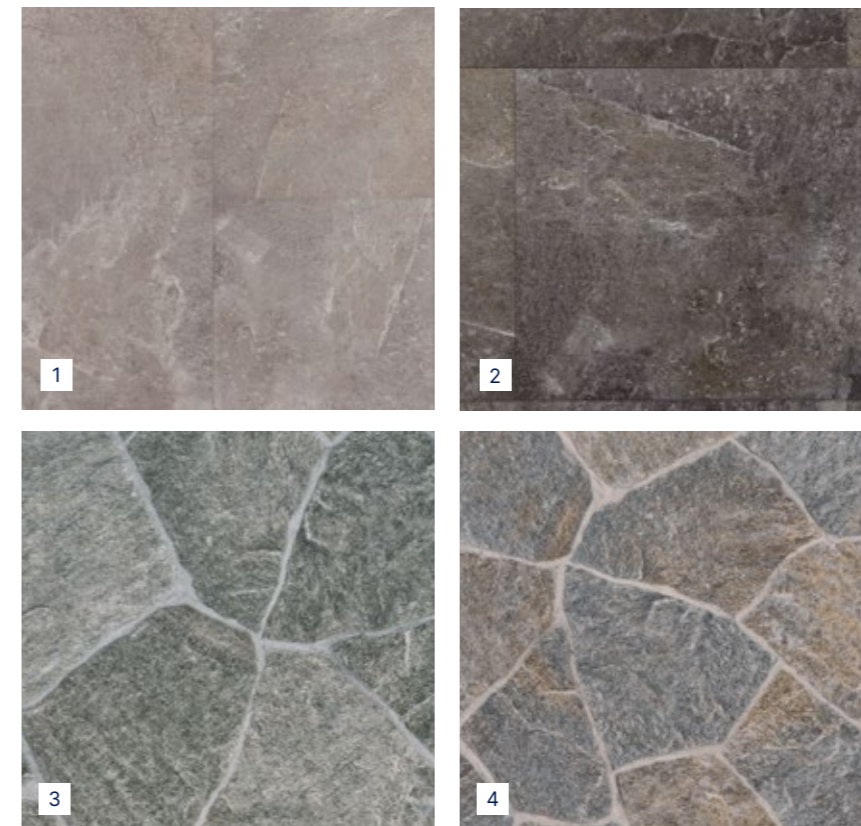

- **1-Fjord Light Grey**
  2 m: Code: 1349 1949 - EAN: 3475710355691
  3 m: Code: 1619 1949 - EAN: 3475710359736
  4 m: Code: 1519 1949 - EAN: 3475710355578
- **2-Fjord Black**
  2 m: Code: 1349 2011 - EAN: 3475710375620
  3 m: Code: 1619 2011 - EAN: 3475710392511
  4 m: Code: 1519 2011 - EAN: 3475710375521
- **3-Granite Green**
  2 m: Code: 1333 0618 - EAN: 3475710217548
  3 m: Code: 1603 0618 - EAN: 3475710236600
  4 m: Code: 1503 0618 - EAN: 3475710217258
- **4-Granite Dark Grey**
  2 m: Code: 1333 0617 - EAN: 3475710236624
  3 m: Code: 1603 0617 - EAN: 3475710236594
  4 m: Code: 1503 0617 - EAN: 3475710218736