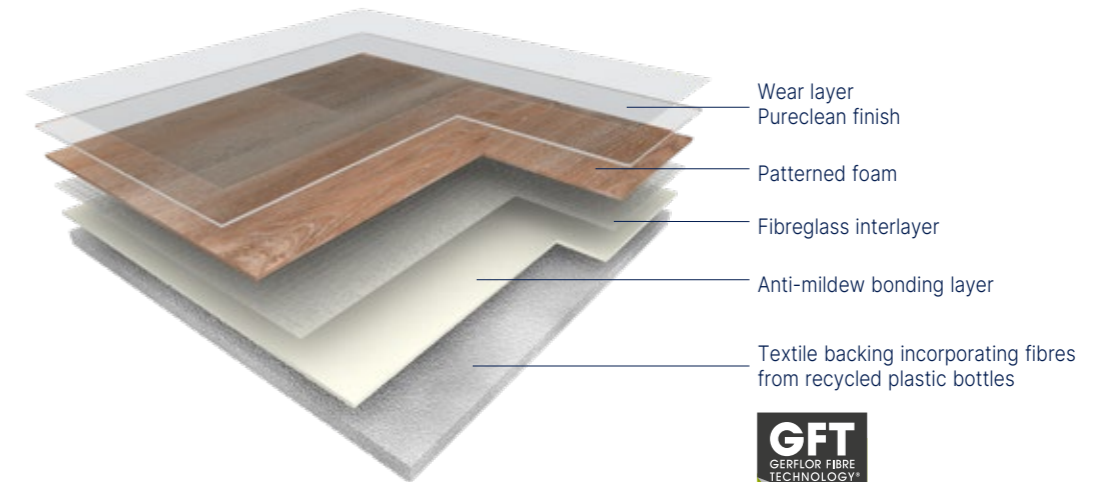

- Wear layer
- Pureclean finish
- Patterned foam
- Fibreglass interlayer
- Anti-mildew bonding layer
- Textile backing incorporating fibres from recycled plastic bottles

Laying

The subfloor must be smooth, clean, dry, undamaged and flat.
Recommendations: unroll the floorcovering 24 hours before laying.
Floor covering should not be laid in rooms at a temperature is below 15°C.
Can be installed on underfloor heating (up to 28°C).
Weld the joints (cold-treatment product) to ensure good water-tightness.

Recommended laying methods:

- Loose laying without glue: up to 25 sqm.
- Laying without glue, with double-sided tape or hook & loop strips around the edges of the room: over 25 sqm.

If permanent laying with glue: use a single stick acrylic glue (approximately 250 g/sqm).
Use a finely-notched trowel.

Cleaning & Care

Regular cleaning with a vacuum cleaner, dust mop or a wet cloth.

Cleaning: with water and a neutral detergent; rinse with clean water.

Stain removal: White Spirit removes almost all stains.
Do not use solvents.

Precautions: do not use floor wax.
Avoid rubber leg caps and casters. Replace with plastic caps and polyamide casters.
Protect the bases and legs of your waxed furniture with a felt disc.

See index page 139