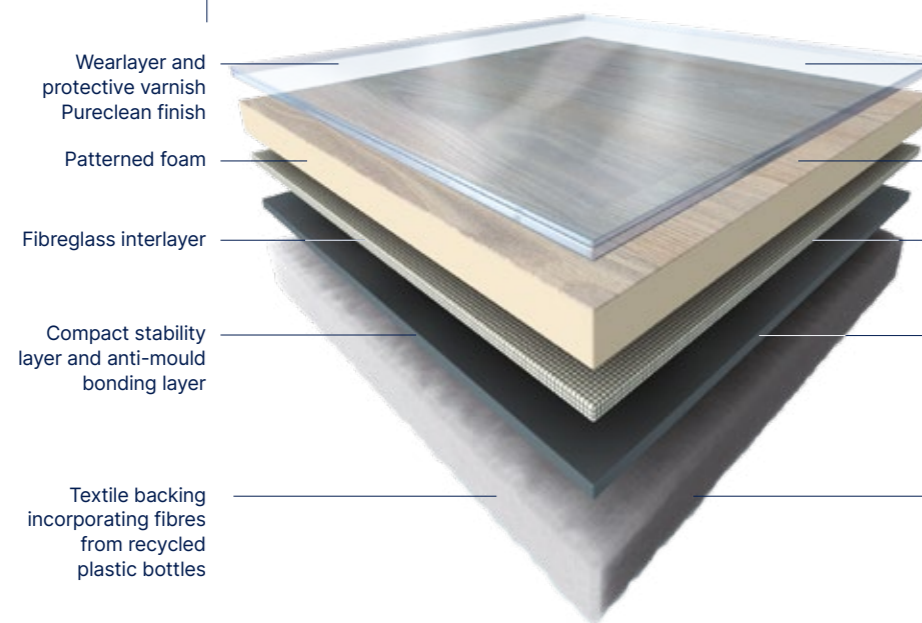

Floor-covering with exclusive properties thanks to patented Gerflor Fibre Technology

Features