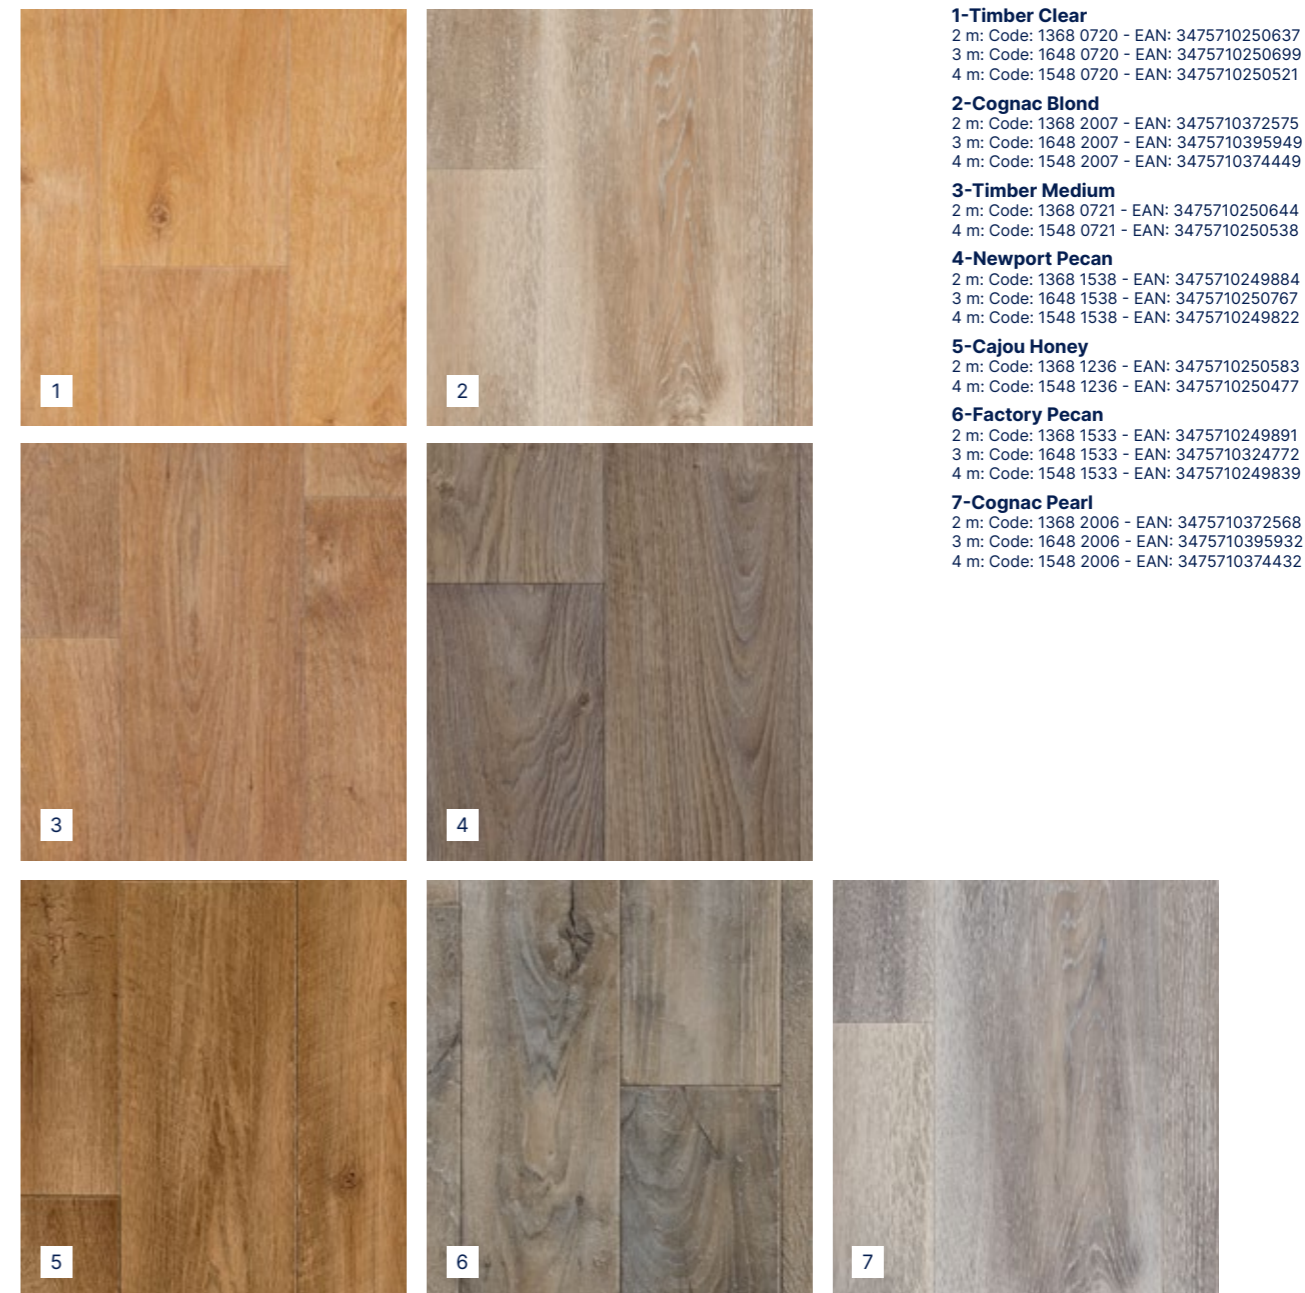

2007 - Cognac Blond

- **1-Timber Clear**
  2 m: Code: 1368 0720 - EAN: 3475710250637
  3 m: Code: 1648 0720 - EAN: 3475710250699
  4 m: Code: 1548 0720 - EAN: 3475710250521
- **2-Cognac Blond**
  2 m: Code: 1368 2007 - EAN: 3475710372575
  3 m: Code: 1648 2007 - EAN: 3475710395949
  4 m: Code: 1548 2007 - EAN: 3475710374449
- **3-Timber Medium**
  2 m: Code: 1368 0721 - EAN: 3475710250644
  4 m: Code: 1548 0721 - EAN: 3475710250538
- **4-Newport Pecan**
  2 m: Code: 1368 1538 - EAN: 3475710249884
  3 m: Code: 1648 1538 - EAN: 3475710250767
  4 m: Code: 1548 1538 - EAN: 3475710249822
- **5-Cajou Honey**
  2 m: Code: 1368 1236 - EAN: 3475710250583
  4 m: Code: 1548 1236 - EAN: 3475710250477
- **6-Factory Pecan**
  2 m: Code: 1368 1533 - EAN: 3475710249891
  3 m: Code: 1648 1533 - EAN: 3475710324772
  4 m: Code: 1548 1533 - EAN: 3475710249839
- **7-Cognac Pearl**
  2 m: Code: 1368 2006 - EAN: 3475710372568
  3 m: Code: 1648 2006 - EAN: 3475710395932
  4 m: Code: 1548 2006 - EAN: 3475710374432