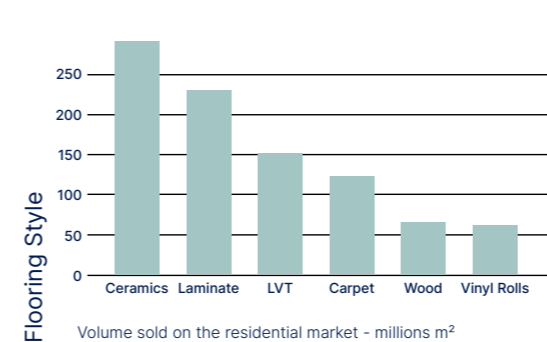

2021

Nerok 50 Tex
Resistant to indentation, adapted to a renovation installation

2022

Nerok Acoustic & Compact
No indentation
High traffic resistance

Market informations & orientations in western Europe

A solution eco-responsible