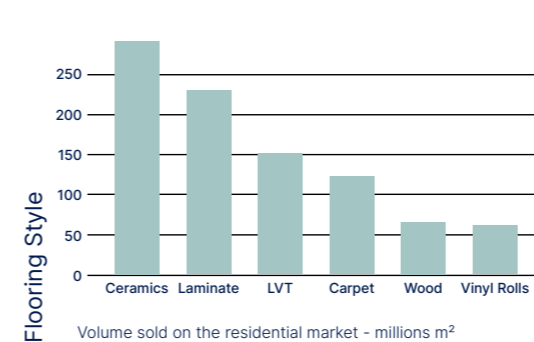

Market informations & orientations in western Europe