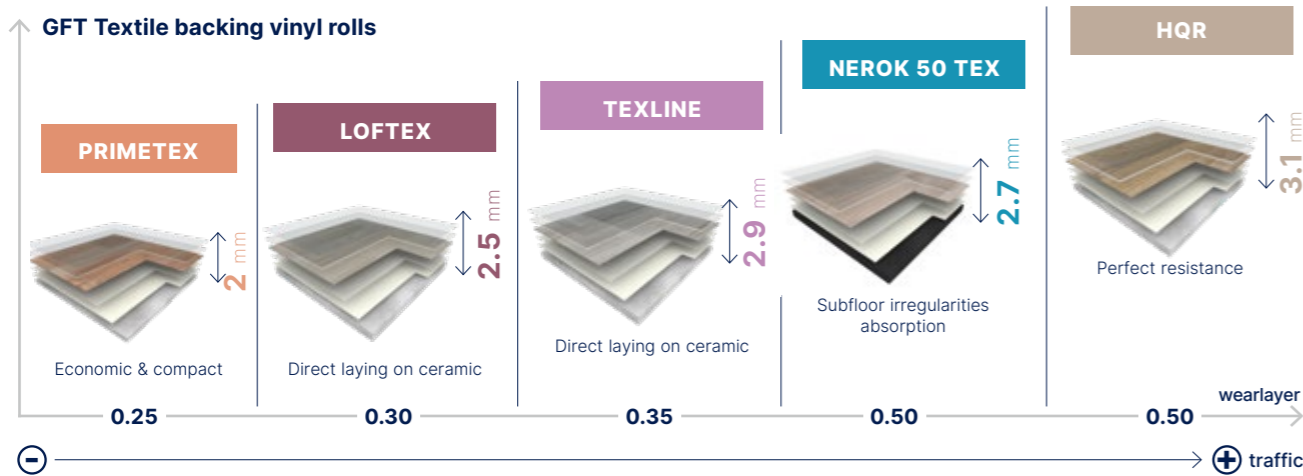

Decoration vinyl rolls GFT backing rolls

The widest range
of residential and semi-contract products

**Unroll...
It's done!**
Ready to lay
Highly resistant
Trendy

GFT textile backing vinyl rolls solutions Gerflor 2023

Make the right choice!

	HQR	NEROK 50 TEX	TEXLINE	LOFTEX	PRIMETEX
Laying system	Looselay				
Subfloor preparation	Without subfloor preparation			With subfloor preparation	
Traffic resistance	++++	++++	+++	+++	++
Comfort	++++	+++	+++	+++	++
Price	€€€	€€	€€	€	€
Tools needed	Utility knife + carpet cutter				
Thickness (mm)	3.1	2.95	2.9	2.5	2.0
Wear layer thickness (mm)	0.50	0.55	0.35	0.30	0.20 (Diamalite) 0.25 (Pureclean)
European classification	32 / 41	33 / 42	23 / 31	23 / 31	22 (Diamalite) 23 / 31 (Pureclean)
Fire rating	C_fS1	B_fS1	C_fS1	C_fS1	C_fS1
Slip resistance	R10	R10	R10	R10	R9 (Diamalite) R10 (Pureclean)
Sound insulation (dB)	16	19	16	15	15
Room impact noise	Class A	Class A	Class A	Class A	Class A
Heating underfloor	OK	OK	OK	OK	OK
Domestic use guarantee*	15 years	15 years	12 years	12 years	8 years (Diamalite) 12 years (Pureclean)
	Page 20	Page 38	Page 48	Page 74	Page 83

* For more details on guarantee, see www.gerflor.com