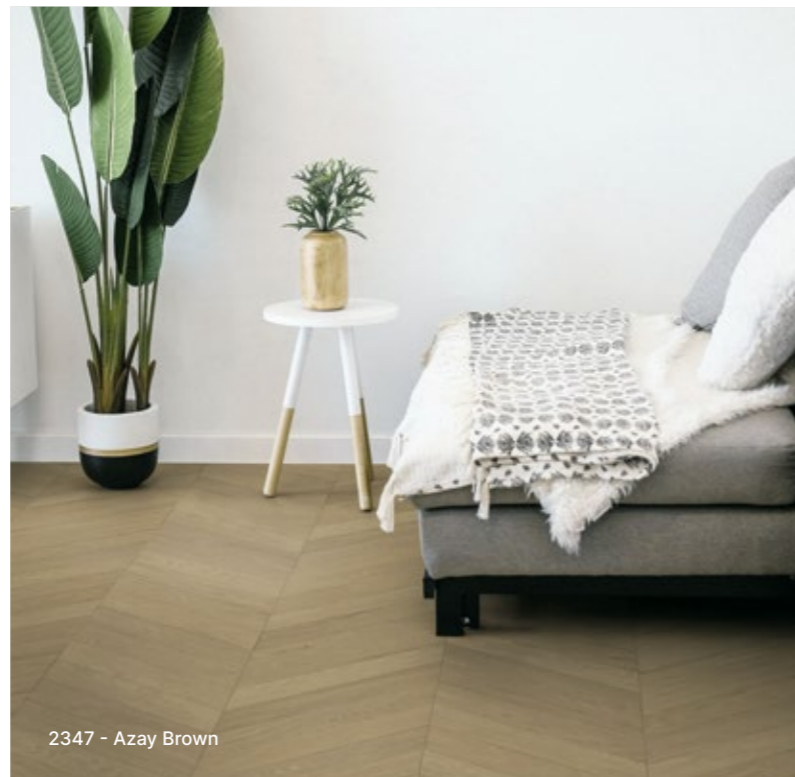

2347 - Azay Brown