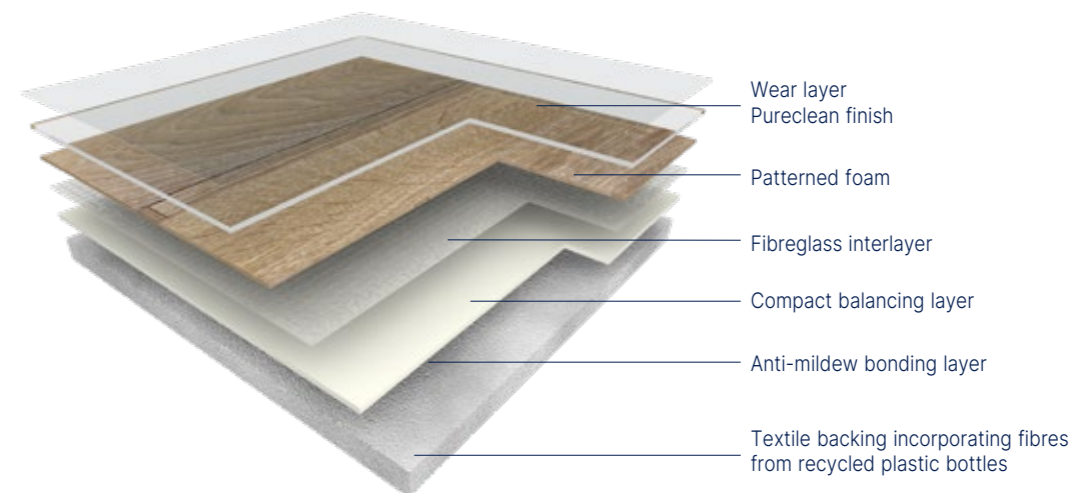

ENVIRONMENT

- 100% recyclable
- ISO 14001
- Soapy water cleaning

Scan and discover
The complete range

HQR

Laying

Gerflor floor coverings are high quality products developed to last. No warranty can be claimed unless the product has been laid according to the following specifications: