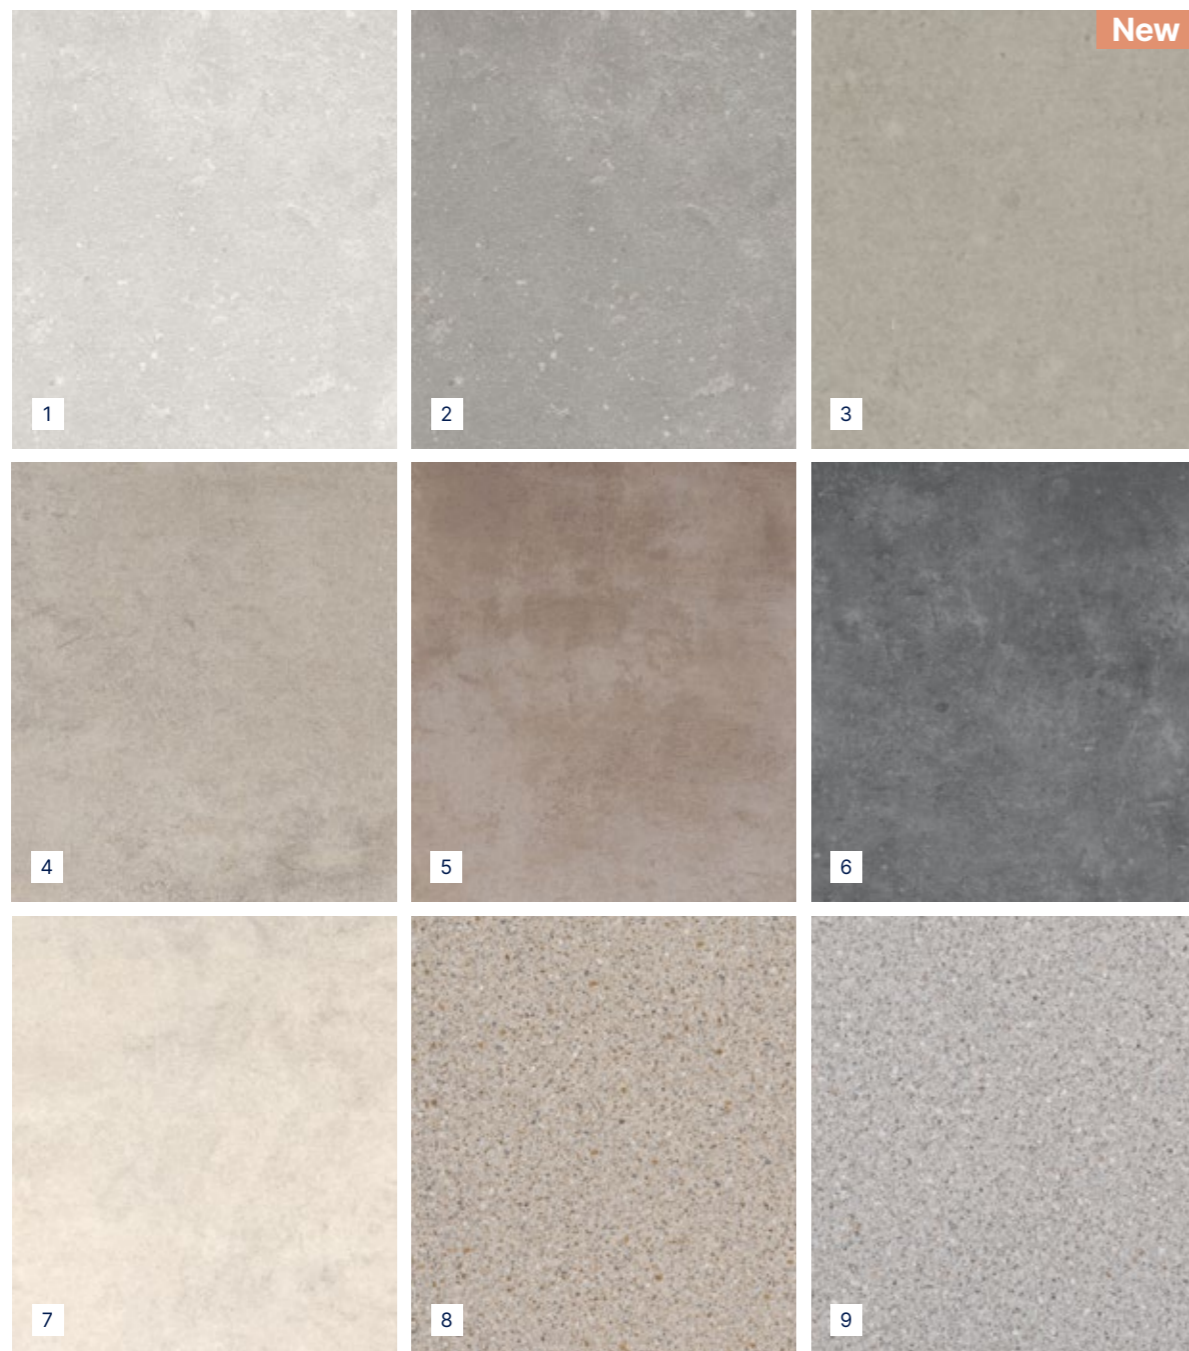

primetex

All Over

1-Leone Light

2 m: Code: 1368 2063 - EAN: 3475710392092
4 m: Code: 1548 2063 - EAN: 3475710389290

2-Leone Clear

2 m: Code: 1368 2064 - EAN: 3475710392108
4 m: Code: 1548 2064 - EAN: 3475710389306

3-Leone Powder

2 m: Code: 1368 2345 - EAN: 3475710608179
4 m: Code: 1548 2345 - EAN: 3475710607592

4-Dune Grey

2 m: Code: 1367 1589 - EAN: 3475710264559
3 m: Code: 1647 1589 - EAN: 3475710317637
4 m: Code: 1547 1589 - EAN: 3475710264528

5-Harlem Taupe

2 m: Code: 1234 1845 - EAN: 3475710340352
4 m: Code: 1734 1845 - EAN: 3475710329722

6-Leone Anthracite

2 m: Code: 1368 2133 - EAN: 3475710466632
3 m: Code: 1648 2133 - EAN: 3475710528330
4 m: Code: 1548 2133 - EAN: 3475710464874

7-Dune White

2 m: Code: 1367 1588 - EAN: 3475710264542
4 m: Code: 1547 1588 - EAN: 3475710264511

8-Gravel Beige

2 m: Code: 1304 0711 - EAN: 3475710181313
3 m: Code: 1564 0711 - EAN: 3475710180897
4 m: Code: 1474 0711 - EAN: 3475710180323

9-Gravel Grey

2 m: Code: 1304 0712 - EAN: 3475710181320
3 m: Code: 1564 0712 - EAN: 3475710180903
4 m: Code: 1474 0712 - EAN: 3475710180330