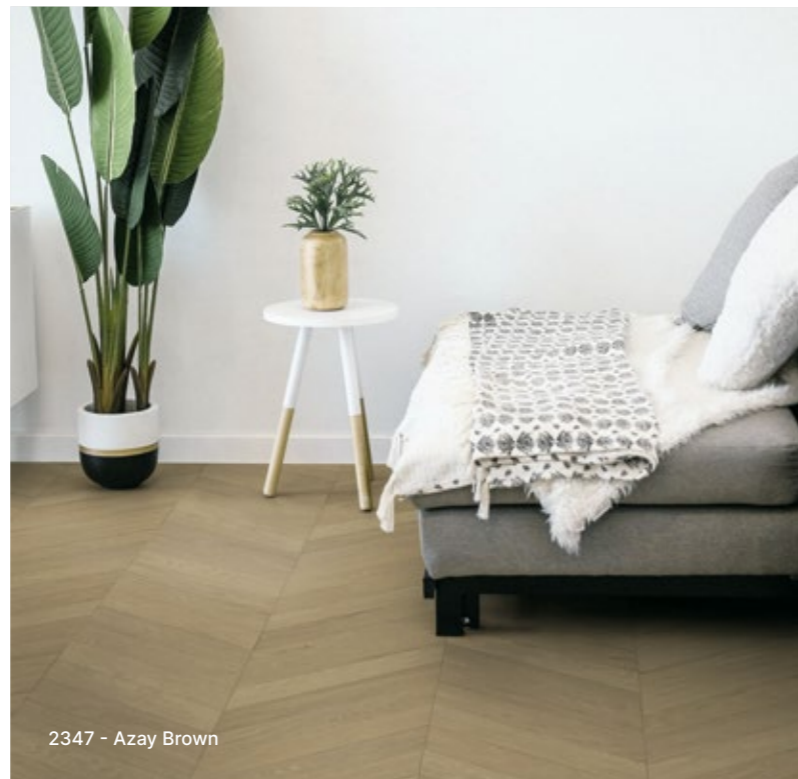

Warranty
8 years for Diamalite surface treatment
and 12 years for Pureclean surface
treatment

Scan and
discover
**INTERIOR
DESIGNER**

primetex

Wood

- 1-Azay Cream**
2 m: Code: 1368 2346 - EAN: 3475710608186
4 m: Code: 1548 2346 - EAN: 3475710607608
- 2-Azay Brown**
2 m: Code: 1368 2347 - EAN: 3475710608193
4 m: Code: 1548 2347 - EAN: 3475710607622
- 3-Aloha Tartufo**
2 m: Code: 1368 2348 - EAN: 3475710608209
4 m: Code: 1548 2348 - EAN: 3475710607639
- 4-Timber Golden**
2 m: Code: 1368 2351 - EAN: 3475710608230
4 m: Code: 1548 2351 - EAN: 3475710607677
- 5-Cognac Scandi Oak**
2 m: Code: 1368 2350 - EAN: 3475710608223
4 m: Code: 1548 2350 - EAN: 3475710607660
- 6-Aloha Mapple**
2 m: Code: 1368 2349 - EAN: 3475710608216
4 m: Code: 1548 2349 - EAN: 3475710607646