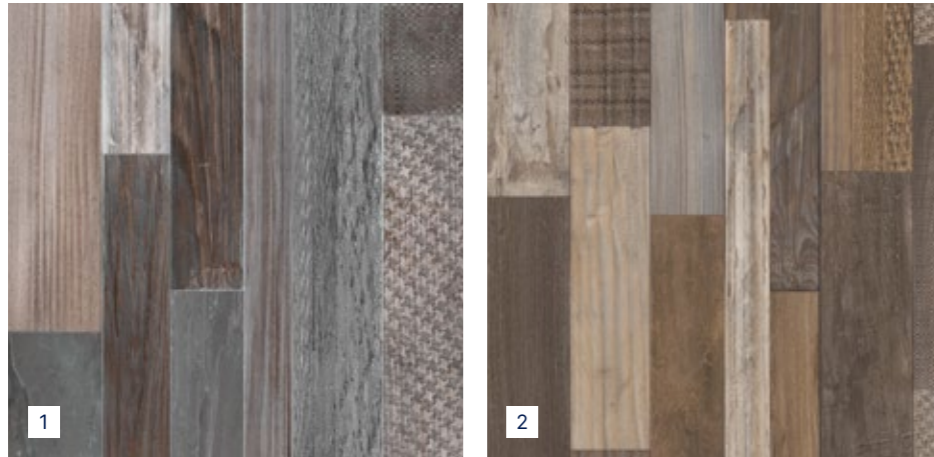

texline

A bright and elegant selection for modern living spaces

1-Westwood Grey
2 m: Code: 1349 1957 - EAN: 3475710358807
4 m: Code: 1519 1957 - EAN: 3475710357206

2-Westwood Brown
2 m: Code: 1349 1951 - EAN: 3475710355714
4 m: Code: 1519 1951 - EAN: 3475710355608