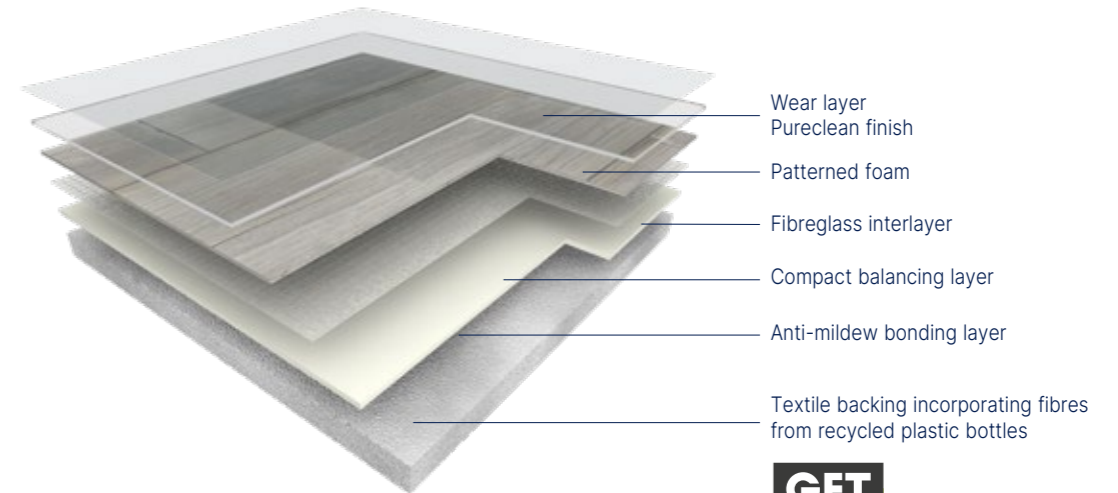

ENVIRONMENT

- 100% recyclable
- ISO 14001
- Soapy water cleaning

Scan and discover
The complete range

texline

Laying

Gerflor floor coverings are high quality products developed to last. No warranty can be claimed unless the product has been laid according to the following specifications: