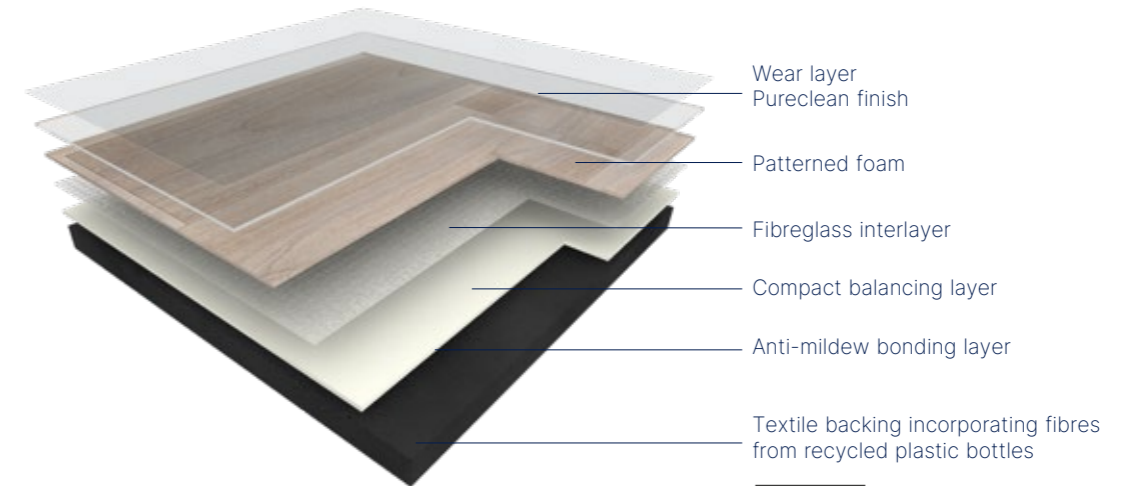

ENVIRONMENT

- 100% recyclable
- ISO 14001
- Soapy water cleaning

Scan and discover
The complete range

nerok tex

Laying

Gerflor floor coverings are high quality products developed to last. No warranty can be claimed unless the product has been laid according to the following specifications: