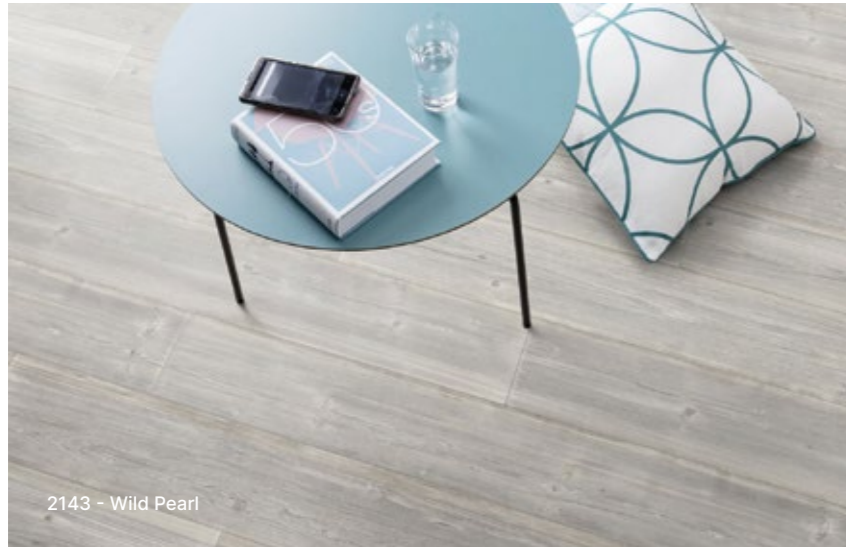

1881 - Hudson Dark

texline

A bright and elegant selection for modern living spaces

2143 - Wild Pearl

- 1-Wild Pearl**
2 m: Code: 1349 2143 - EAN: 3475710426605
3 m: Code: 1619 2143 - EAN: 3475710427008
4 m: Code: 1519 2143 - EAN: 3475710426001
- 2-Hudson Pearl**
2 m: Code: 1349 1880 - EAN: 3475710337871
3 m: Code: 1619 1880 - EAN: 3475710362361
4 m: Code: 1519 1880 - EAN: 3475710335938
- 3-Timber Grey**
2 m: Code: 1349 1751 - EAN: 3475710316210
3 m: Code: 1619 1751 - EAN: 3475710313103
4 m: Code: 1519 1751 - EAN: 3475710312991
- 4-Sherwood Grey**
2 m: Code: 1349 2017 - EAN: 3475710376580
4 m: Code: 1519 2017 - EAN: 3475710375613
- 5-Savannah Grey**
2 m: Code: 1349 2140 - EAN: 3475710426575
3 m: Code: 1619 2140 - EAN: 3475710426971
4 m: Code: 1519 2140 - EAN: 3475710425974