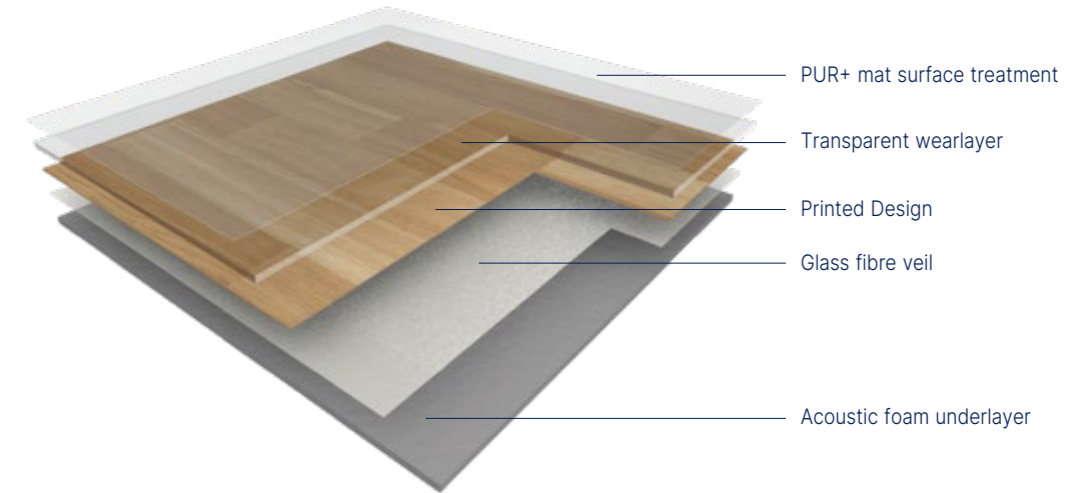

nerok acoustic

Laying

The subfloor must be smooth, clean, dry, undamaged and flat.

Recommendations: unroll the floorcovering 24 hours before laying.
The floor covering should not be laid in a room if the temperature is below 15°C.
Laying on underfloor heating is possible (up to 28°C).
Weld the joints (cold-treatment product) to ensure good water-tightness.

If permanent laying with glue: use a single stick acrylic adhesive (approximately 250 g/sqm).
Use a finely-notched trowel.

Cleaning & Care

Regular cleaning with a vacuum cleaner, dust mop or a wet cloth.

Cleaning: with water and a neutral detergent, rinse with clean water.

Stain removal: White Spirit removes almost all stains.
Do not use solvents.

Precautions: do not use floor wax.
Avoid rubber leg caps and casters.
Replace with plastic caps and polyamide casters.
Protect the bases and legs of your waxed furniture with a felt disc.

See index page 139