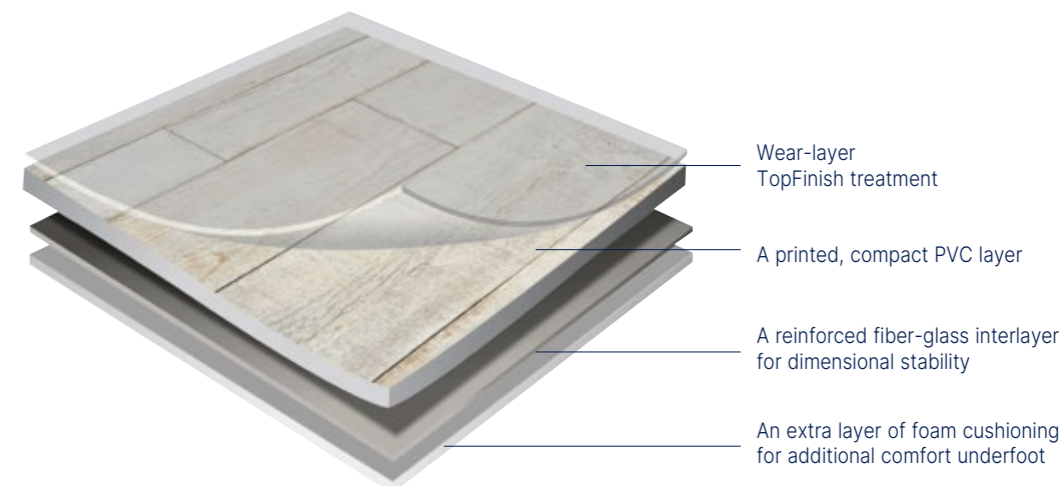

Vinyl backing rolls
Fully adhered

Laying

The subfloor must be smooth, clean, dry, undamaged and flat.

Recommendations: unroll the floorcovering 24 hours before laying. The floor covering should not be laid in a room if the temperature is below 15°C. Laying on underfloor heating is possible (up to 28°C). Weld the joints (cold-treatment product) to ensure good water-tightness.

If permanent laying with glue: use a single stick acrylic adhesive (approximately 250 g/sqm). Use a finely-notched trowel.

Cleaning & Care

Regular cleaning with a vacuum cleaner, dust mop or a wet cloth.

Cleaning: with water and a neutral detergent, rinse with clean water.

Stain removal: White Spirit removes almost all stains. Do not use solvents.

Precautions: do not use floor wax. Avoid rubber leg caps and casters. Replace with plastic caps and polyamide casters. Protect the bases and legs of your waxed furniture with a felt disc.

See index page 139