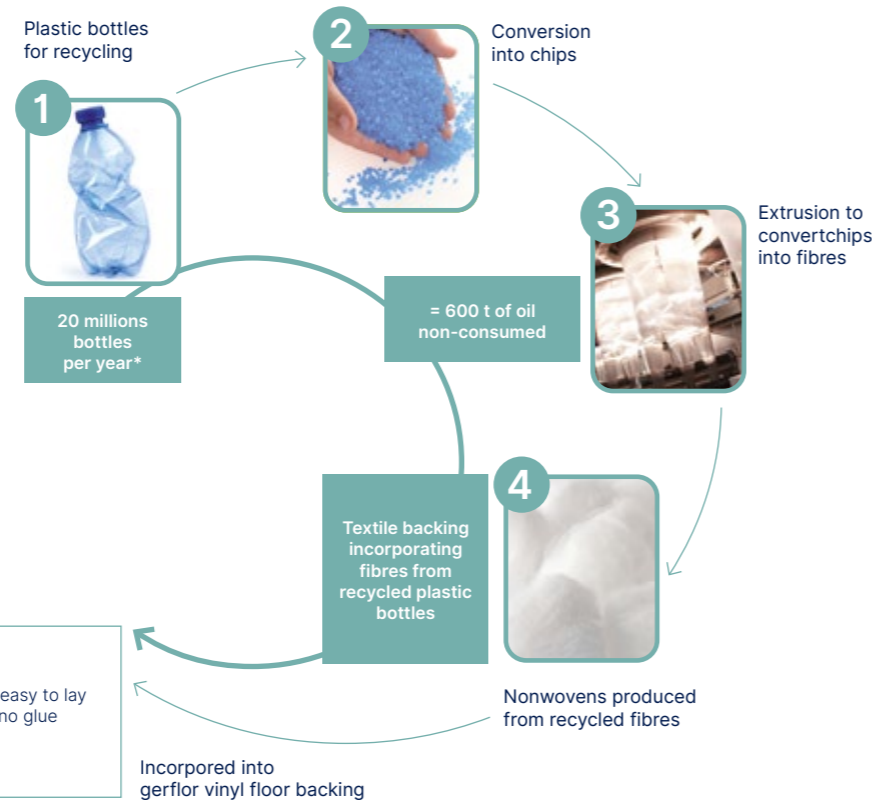

A solution eco-responsible

Committed to sustainable development

Going Further

Raw materials

Healthy raw materials

- No heavy metals, no solvents, no formaldehyde
- All materials are 100% compliant with European standards (REACH)

Sustainable products

recycled content integration

- Vinyl rolls GFT:

Patented GFT technology: backing with fibres made from recycled plastic bottles

Indoor air quality

Low Voc Emissions

- All our products conform to **Floorscore, AgBB, A+ (France) and M1 (Finlande)** standards,
- TVOC emissions after 28 days < 100 µg/m³,
- Gerflor looselay solutions (GFT rolls, tiles and snap-together planks): no glue required.

► VOC Free system

Environmental footprint

- All our products are **eco-designed** based on a life-cycle analysis model in order to **reduce their environmental impact**.

- Our products are regularly assessed in accordance with **ISO 16000 standards**.

Recycling

Second Life is a Gerflor's innovative program for collecting installation waste and non-glued end-of-life products.

In partnership with our installers, this program is now fully effective in France and Germany and in the process of being implemented in Italy, Benelux and Scandinavia

Did you know?

Recycling process

Fibres used in gerflor products

5 **GFT** GERFLOR FIBRE TECHNOLOGY RECYCLED FIBRES

GFT benefits:

- Cost-effective quick and easy to lay
- No subfloor preparation, no glue
- Acoustic insulation
- Resistant to indentation

WATER CONSUMPTION SINCE 1998

Did you know? All inks used in the group's factories are solvent-free and water-based. The printing cylinders are cleaned with biodegradable agents and the wastewater inks are recycled by evaporation.