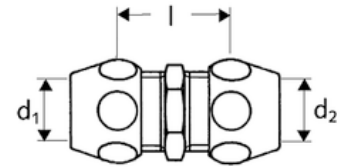

## Straight double screw connection

with two compression screw connections  
For copper pipe  $\varnothing$  10 mm

### Details:

- Material: brass conform German drinking water regulation
- Surface: chrome
- Weight: 0.05 kg/pc.
- Packaging unit: 20
- Dimension: DN 10 G 3/8 ext. thread x DN 10 G 3/8 ext. thread

### Versions:

Dimension: DN 10 G 3/8 ext. thread x DN 10 G 3/8 ext. thread Order No.: [06 436 06 99](#)

For copper pipe  $\varnothing$  8 mm, chrome, PU 20, W: 0.05 kg/pc.

Dimension: DN 15 G 1/2 ext. thread x DN 15 G 1/2 ext. thread Order No.: [06 438 06 99](#)

For copper pipe  $\varnothing$  12 mm, chrome, PU 20, W: 0.11 kg/pc.

Dimension: DN 10 G 3/8 ext. thread x DN 10 G 3/8 ext. thread Order No.: [06 441 06 99](#)

For copper pipe  $\varnothing$  10 mm x  $\varnothing$  8 mm, chrome, PU 25, W: 0.05 kg/pc.