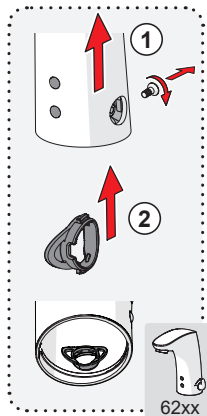

199275

AUTOMATIC

2 s ± 1 s

max. 2 min

Bluetooth®

1 ON

2

3 OFF