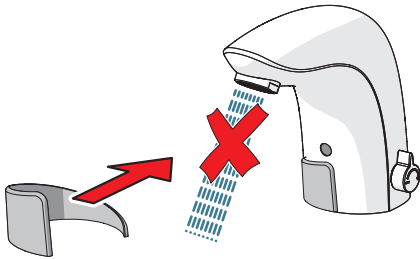

- 1 ON
- 2
- 3
- 4 on 30 s (factory settings)
- 5 automatic off / off

cleaning.oras.com

Oras Group is a powerful European provider of sanitary fittings: the market leader in the Nordics and a leading company in Continental Europe. The company's mission is to make the use of water easy and sustainable and its vision is to become the European leader of advanced sanitary fittings. Oras Group has two strong brands: Oras and Hansa.