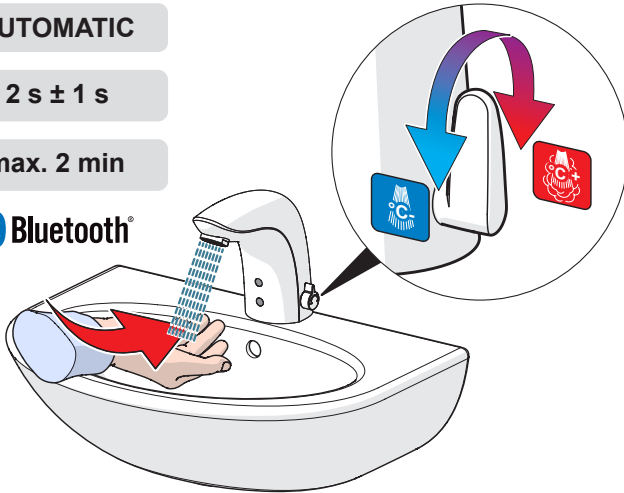

199275

AUTOMATIC

2 s ± 1 s

max. 2 min

Bluetooth®

1 ON

2

3 OFF