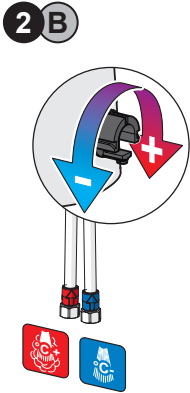

199275

AUTOMATIC

2 s ± 1 s

max. 2 min

Bluetooth®

1 ON

2

3 OFF