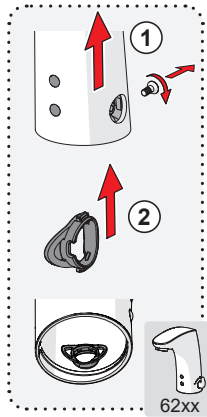

199275

AUTOMATIC

2 s ± 1 s

max. 2 min

Bluetooth®

1 ON

2

3 OFF