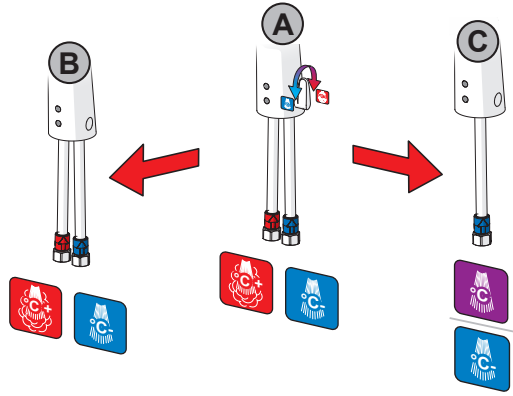

199275

AUTOMATIC

2 s ± 1 s

max. 2 min

Bluetooth®

1 ON

2

3 OFF