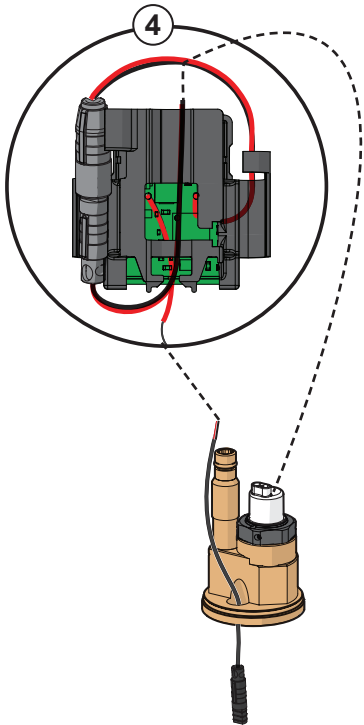

Oras App

Download on the App Store

GET IT ON Google Play

apps.oras.com

Lithium 2CR5 6V

2.5

① ②

Bluetooth®