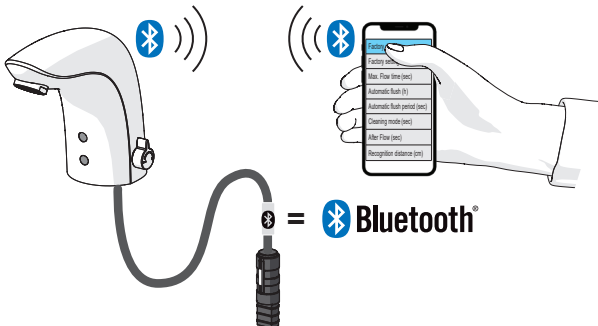

199275

AUTOMATIC

2 s ± 1 s

max. 2 min

Bluetooth®

1 ON

2

3 OFF