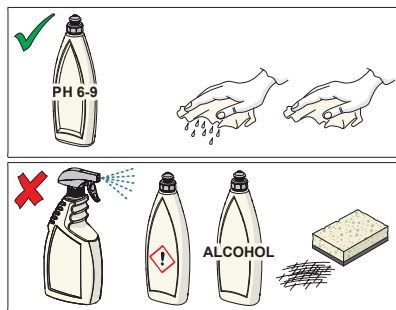

- 1 ON
- 2
- 3
- 4 on 30 s (factory settings)
- 5 automatic off / off

cleaning.oras.com

Oras Group is a powerful European provider of sanitary fittings: the market leader in the Nordics and a leading company in Continental Europe. The company's mission is to make the use of water easy and sustainable and its vision is to become the European leader of advanced sanitary fittings. Oras Group has two strong brands: Oras and Hansa.