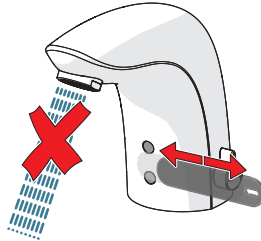

- 1 ON
- 2
- 3
- 4 on 30 s (factory settings)
- 5 automatic off / off

cleaning.oras.com

Oras Group is a powerful European provider of sanitary fittings: the market leader in the Nordics and a leading company in Continental Europe. The company's mission is to make the use of water easy and sustainable and its vision is to become the European leader of advanced sanitary fittings. Oras Group has two strong brands: Oras and Hansa.