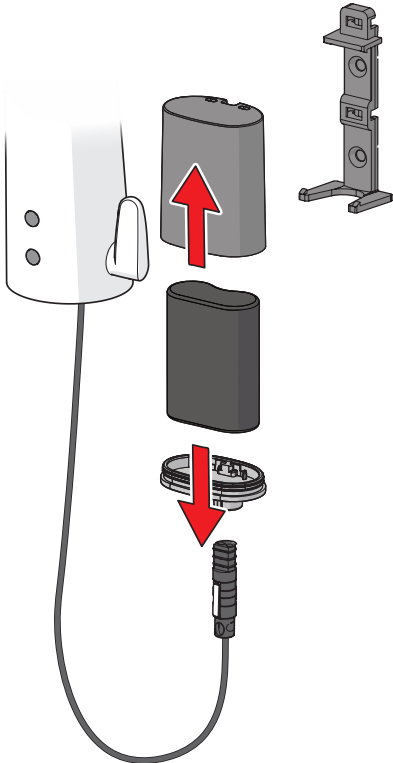

Oras App

Download on the App Store

GET IT ON Google Play

apps.oras.com

Lithium 2CR5 6V

2.5

① ②

Bluetooth®