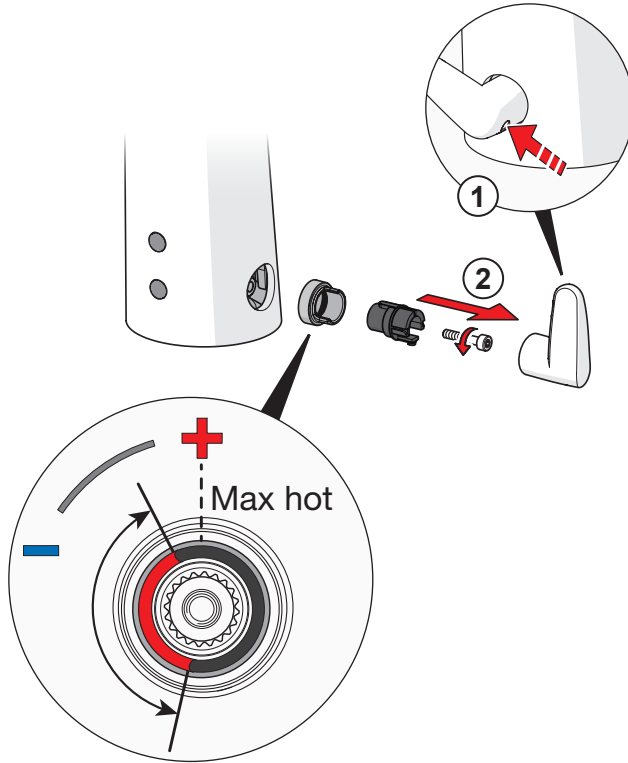

Oras App

Download on the App Store

GET IT ON Google Play

apps.oras.com

Lithium 2CR5 6V

2.5

① ②

Bluetooth®