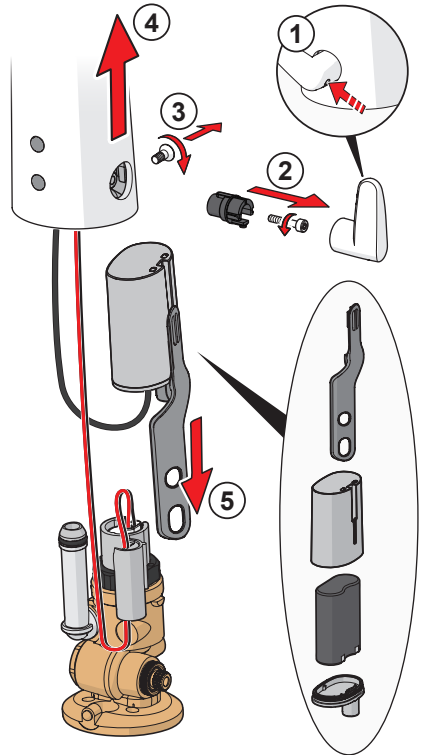

Oras App

Download on the App Store

GET IT ON Google Play

apps.oras.com

Lithium 2CR5 6V

2.5

① ②

Bluetooth®