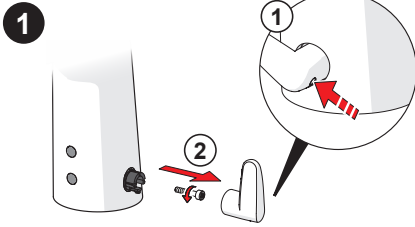

199275

AUTOMATIC

2 s ± 1 s

max. 2 min

Bluetooth®

1 ON

2

3 OFF