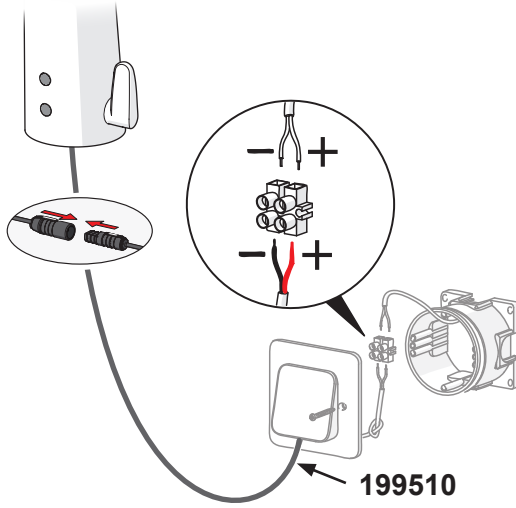

199275

AUTOMATIC

2 s ± 1 s

max. 2 min

Bluetooth®

1 ON

2

3 OFF