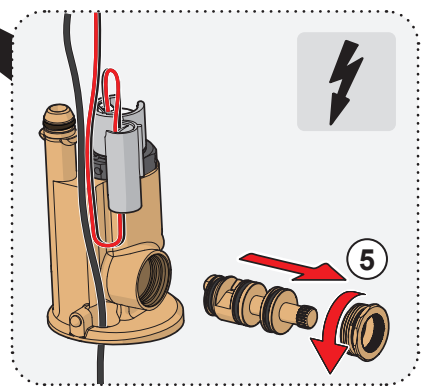

Oras App

Download on the App Store

GET IT ON Google Play

apps.oras.com

Lithium 2CR5 6V

2.5

① ②

Bluetooth®