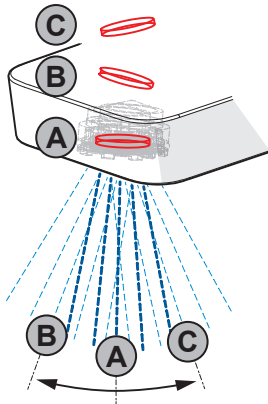

199275

AUTOMATIC

2 s ± 1 s

max. 2 min

Bluetooth®

1 ON

2

3 OFF