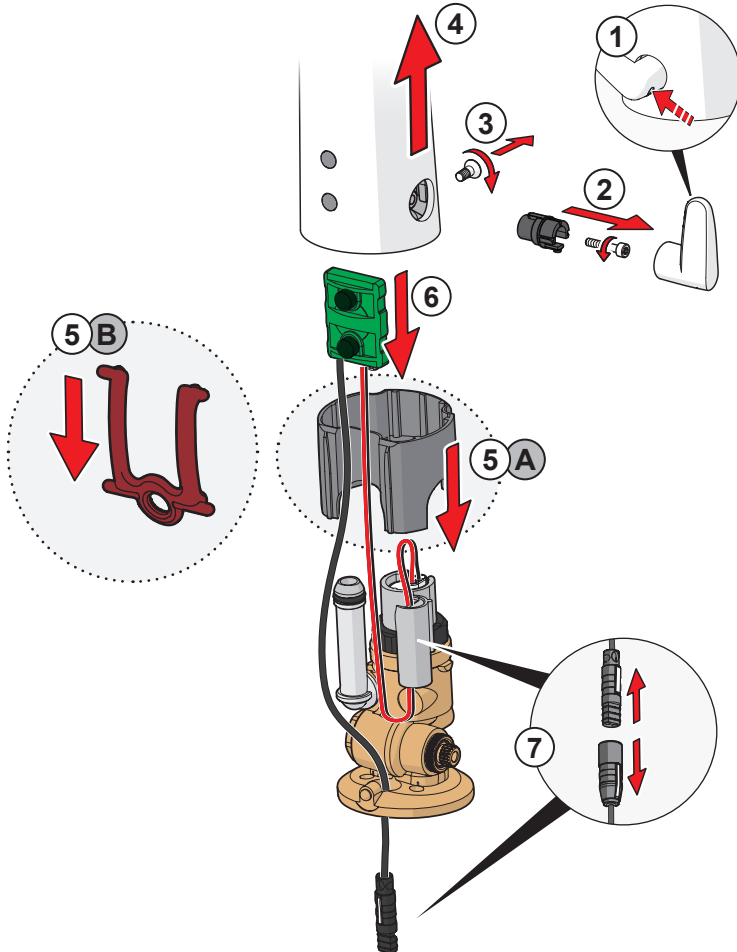

Oras App

Download on the App Store

GET IT ON Google Play

apps.oras.com

Lithium 2CR5 6V

2.5

① ②

Bluetooth®