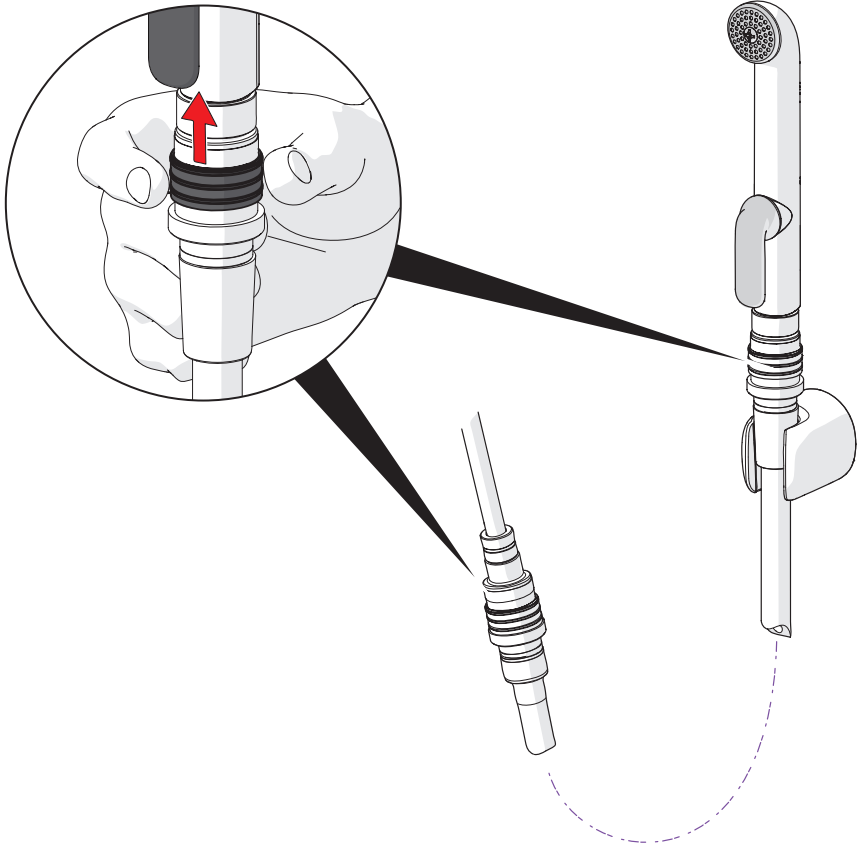

④

cleaning.oras.com

1812GM

Oras Group is a powerful European provider of sanitary fittings: the market leader in the Nordics and a leading company in Continental Europe. The company's mission is to make the use of water easy and sustainable and its vision is to become the European leader of advanced sanitary fittings. Oras Group has two strong brands: Oras and Hansa.