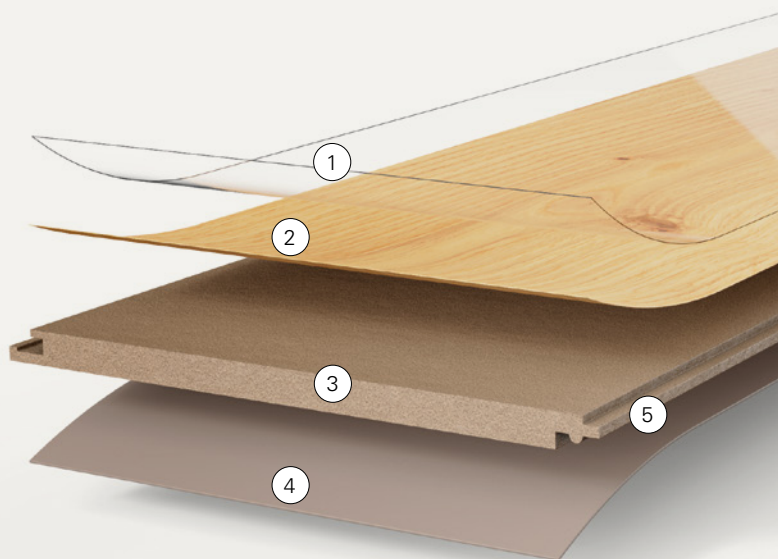

 Robust and hard-wearing

 Lifetime guarantee for private use
Basic: 15-year guarantee for private use

 PVC- and plasticiser-free

- 1 Overlay
- 2 Decor paper
- 3 HDF core board
- 4 Counter layer
- 5 Click connection Safe-Lock® PRO*