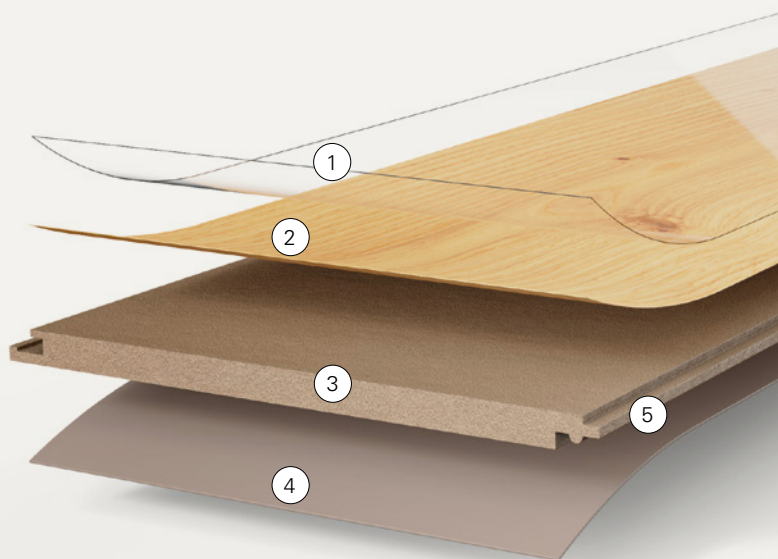

 Robust and hard-wearing

 Lifetime guarantee for private use  
Basic: 15-year guarantee for private use

 PVC- and plasticiser-free

- 1 Overlay
- 2 Decor paper
- 3 HDF core board
- 4 Counter layer
- 5 Click connection Safe-Lock® PRO\*