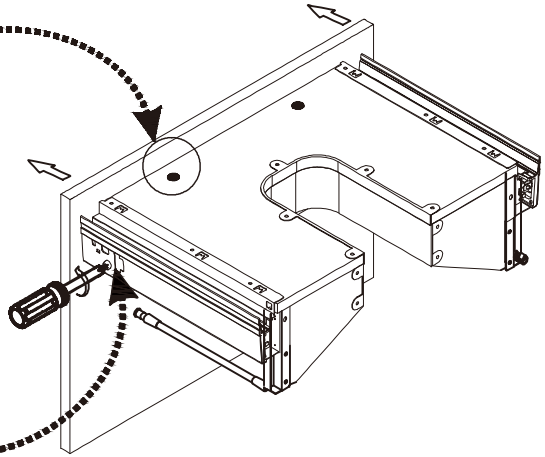

Release the drawer from