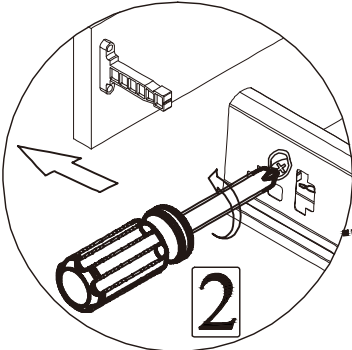

Release the drawer from