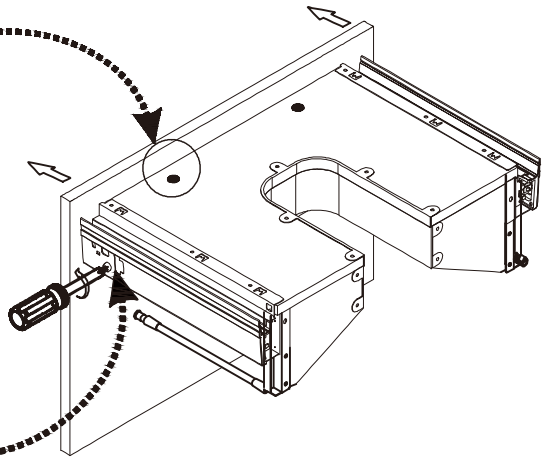

Release the drawer from