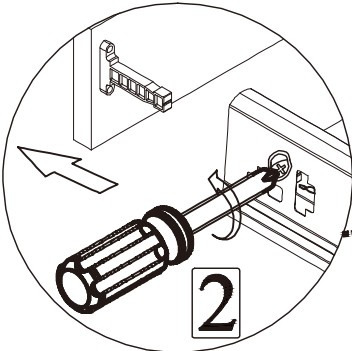

Release the drawer from