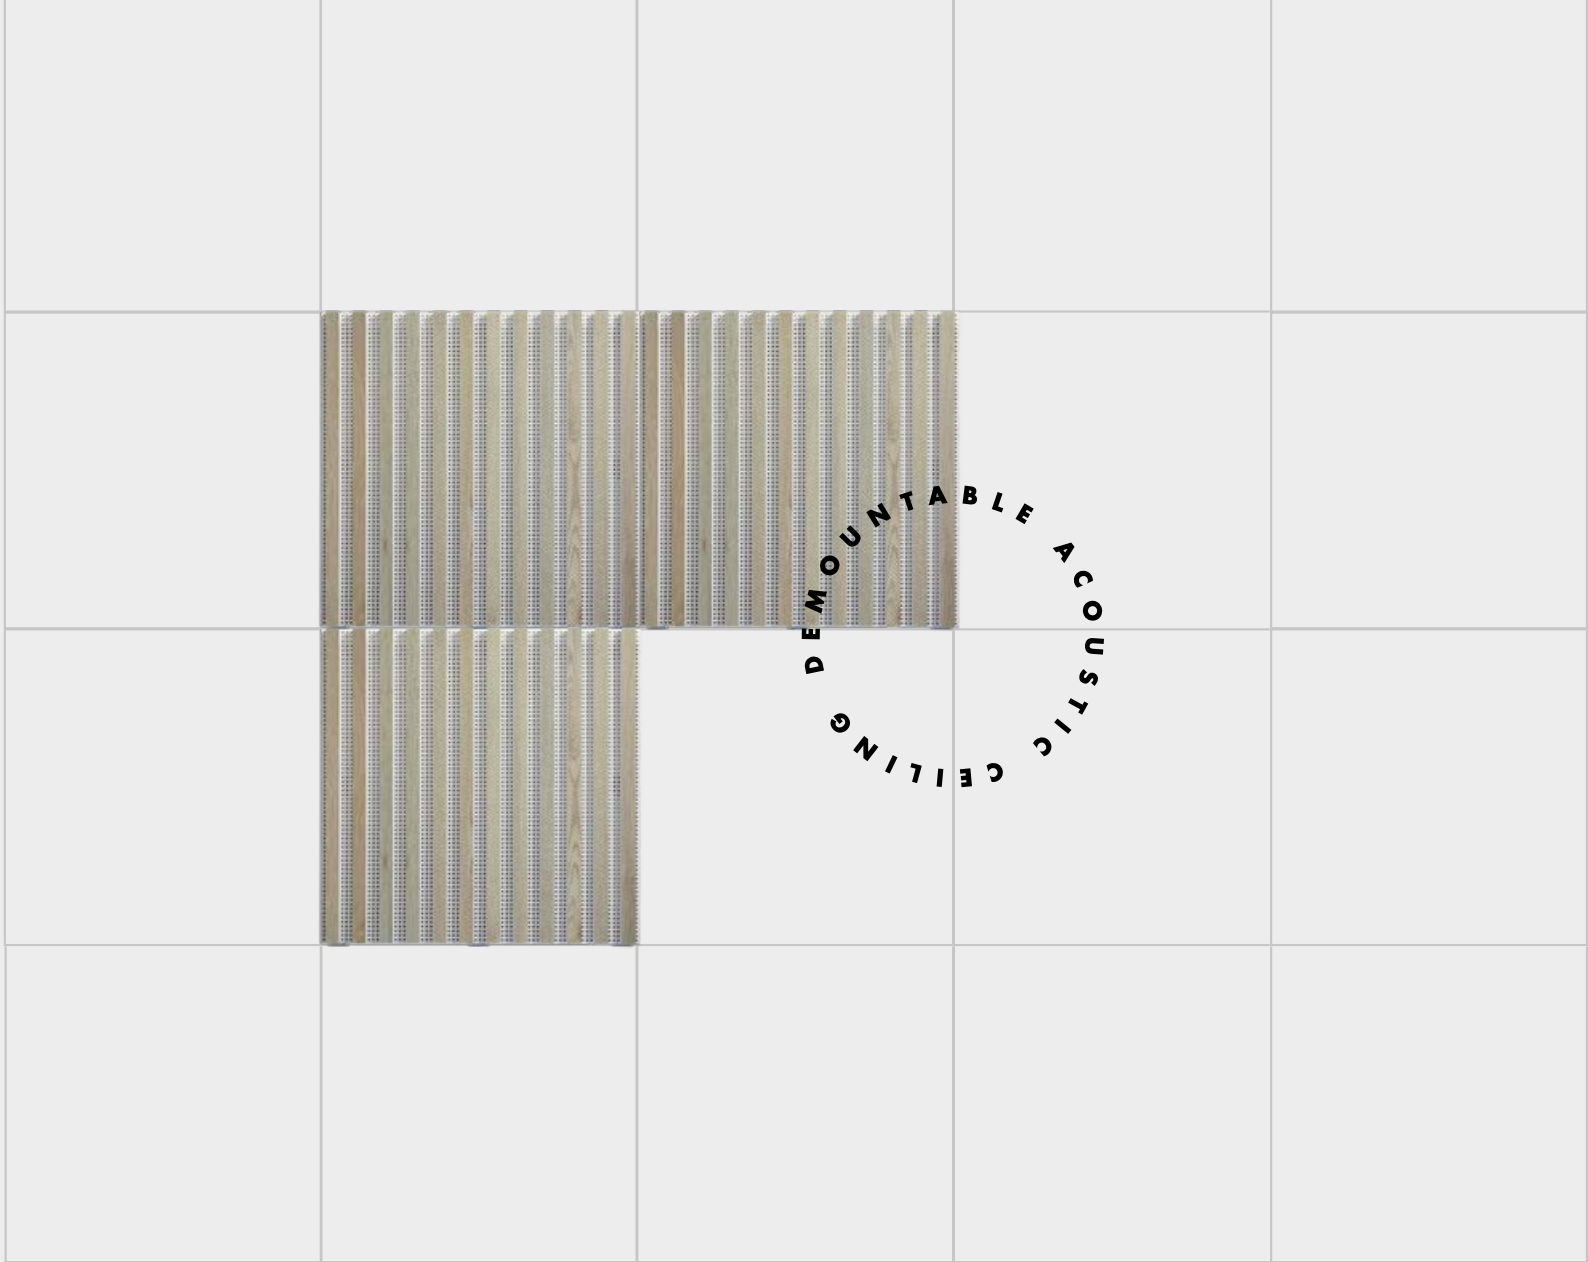

ROLD¹²

NEW CEILING DIMENSION

PERFORATED TILE

- Size: 600 x 600 x 12.5 mm
- Finish: White water-based paint (RAL 9003)

GYPSUM STRIPS

- Number: 12 strips
- Size: 25 x 600 x 12.5 mm
- Finish: White oak print

FUNCTION

- Acoustics: 0.80 - 0.90 aw / NRC
- Fire Classification: A2,s1-d0
- Ventilation: Tested and approved as ventilation ceiling with concealed air inlet
- Air quality: Air purification with Cleaneo Technology
- Top classification (A+) for VOC emission according to ISO 16000-9