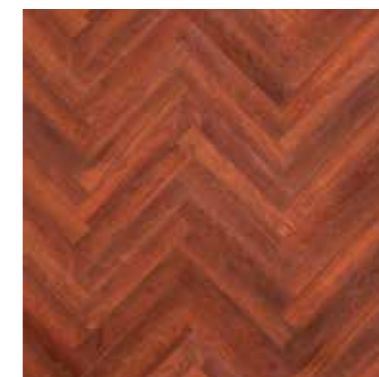

- small planks, superb quality
- easy maintenance
- all interiors

CHATEAU PEARL GREY OAK

62000584 White Chestnut A  
 62000589 White Chestnut B

62000586 Wales Oak A  
 62000591 Wales Oak B

62000467 Pearl Grey Oak A  
 62000468 Pearl Grey Oak B

62000585 Crete Oak A  
 62000590 Crete Oak B

62000333 Honey Oak A  
 62000331 Honey Oak B

62000583 Venice Oak A  
 62000587 Venice Oak B

62000285 Teak A  
 62000330 Teak B

62000329 Merbau A  
 62000332 Merbau B