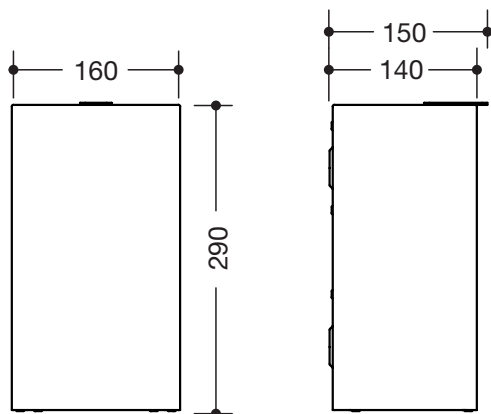

Product data sheet
Hygiene waste bin 900.05.00560

HEWI

Hygiene waste bin 900.05.00560

- angular base body
- capacity approx. 6 l
- invisible, integrated bag holder with pull-out function for easy insertion and removal of the bag
- lid with lifting tab
- 160 mm wide, 290 mm high and 140 mm deep
- for wall mounting
- made of high-quality stainless steel, powder coated in the HEWI colours DX (matt white), DC (matt black), AY (matt light grey pearl mica) and SC (matt dark grey pearl mica)
- including corrosion-free HEWI fixing material

Dimensions in mm

Surfaces/Colours

The colour AY will be discontinued 31.03.2023

Alternative surface

Technical information subject to alteration, 30th March 2022

HEWI Heinrich Wilke GmbH
Postfach 1260
D-34442 Bad Arolsen