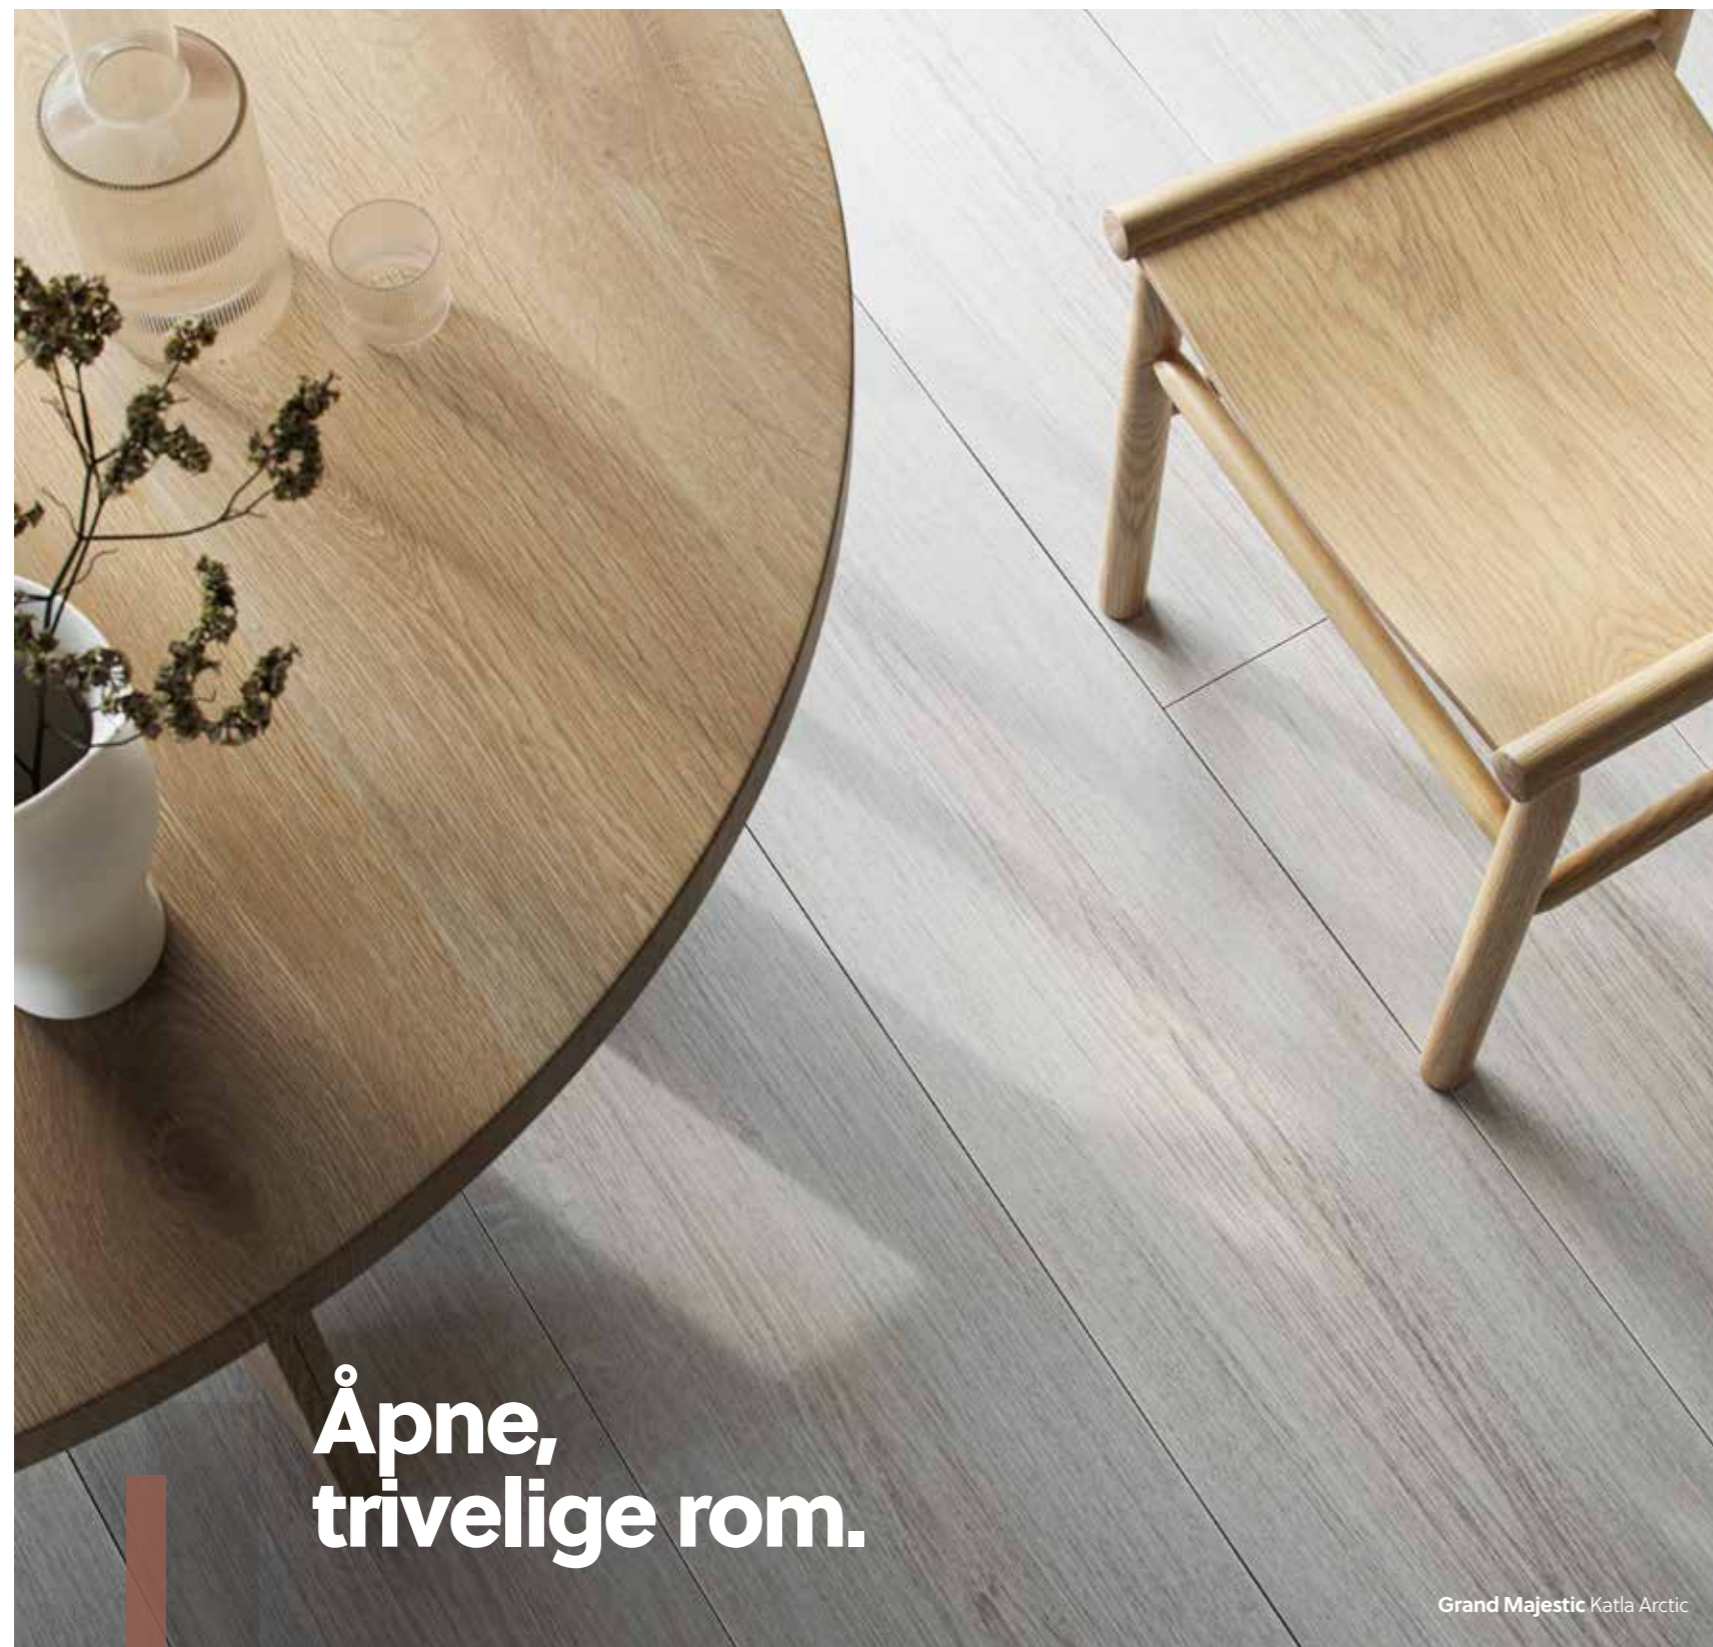

**Åpne,
trivelige rom.**

Grand Majestic Katla Arctic

Dette er Grand Majestic.

Navnet på kolleksjonen sier det meste: topp kvalitet og størrelser som tar pusten fra deg.

Med en lengde på 2,4 meter og en bredde på 30 cm gir bordene i Grand Majestic-kolleksjonen rommet en følelse av luft og åpenhet. De åtte ulike dekorene har varierende trestrukturer, vakker design og en elegant, oljet finish.

Denne kolleksjonen utstråler den beroligende følelsen som naturen gir, og har styrken til å takle alt livet har å by på.