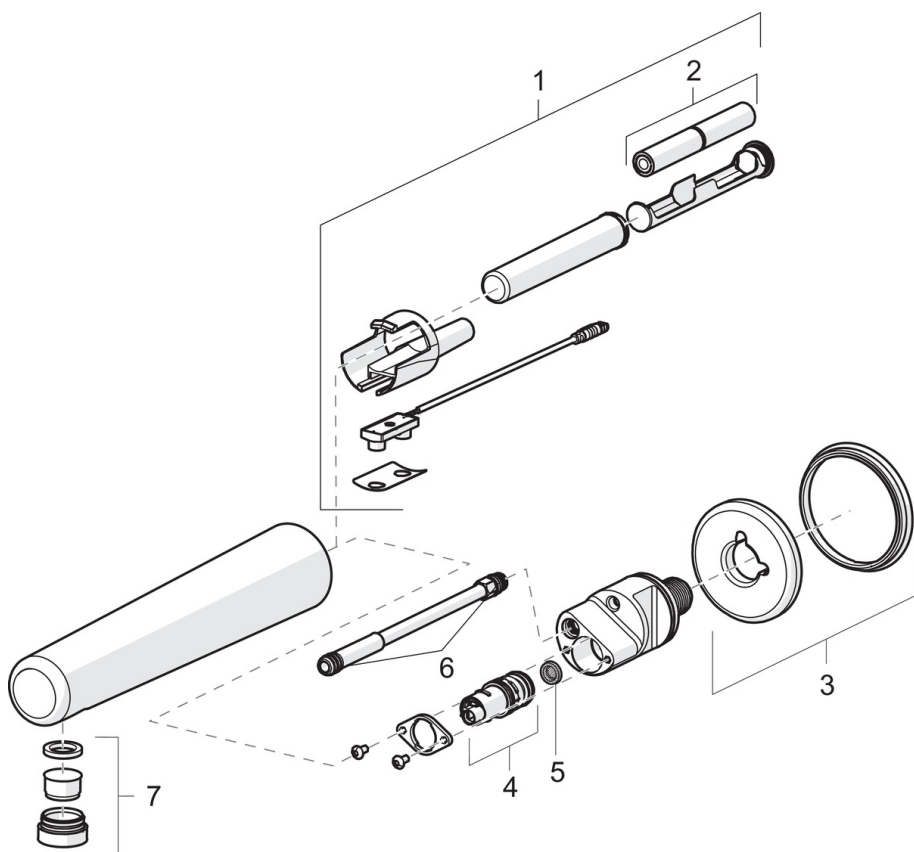

Reserve deler

SP6188

Navn	Kode	NRF
01 Sensor, 3 V	602395V	4205374
01 Sensor, 3 V Bluetooth (2020-)	1000689V	
02 Batteri, 1,5 V AA Lithium	600599V	4204405
03 Regulerbar rosett	602399V	4205376
04 Magnetventil, komplett, 3 V	602388V	4205373
05 Filter	602396V	4205375
06 O-ring, 8.1x1.6	158170/10	4205362
07 Strålesamler og verktøy, M24x1, 6 l/min	602518V	4205377