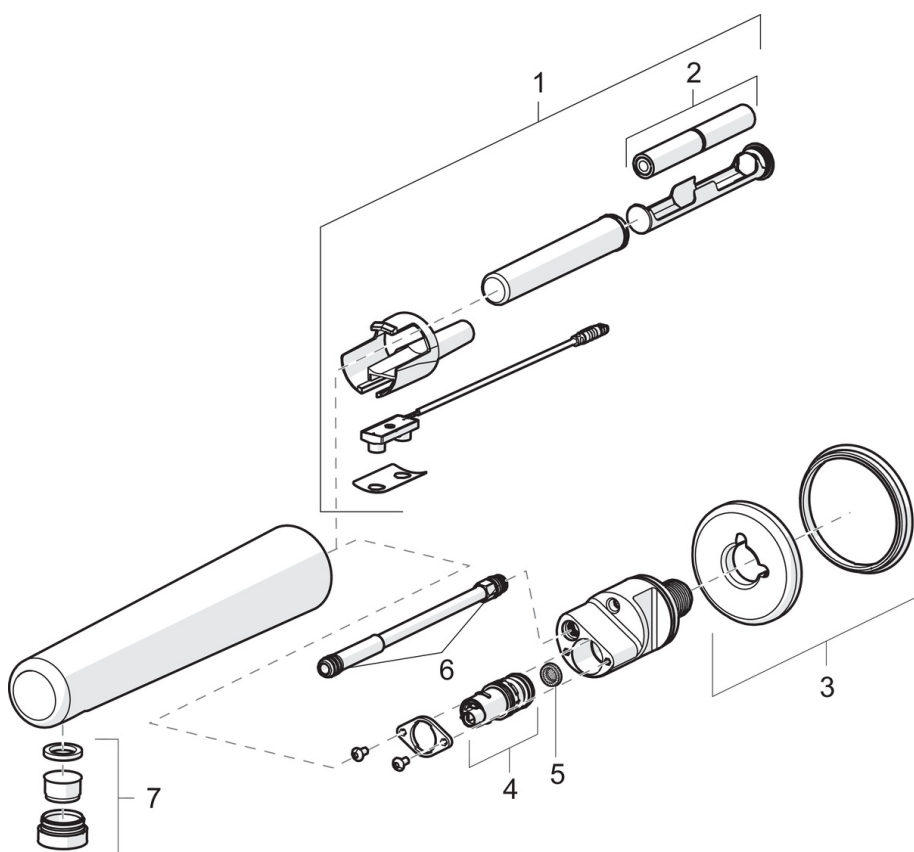

Reserve deler

SP6188

Navn	Kode	NRF
01 Sensor, 3 V	602395V	4205374
01 Sensor, 3 V Bluetooth (2020-)	1000689V	
02 Batteri, 1,5 V AA Lithium	600599V	4204405
03 Regulerbar rosett	602399V	4205376
04 Magnetventil, komplett, 3 V	602388V	4205373
05 Filter	602396V	4205375
06 O-ring, 8.1x1.6	158170/10	4205362
07 Strålesamler og verktøy, M24x1, 6 l/min	602518V	4205377