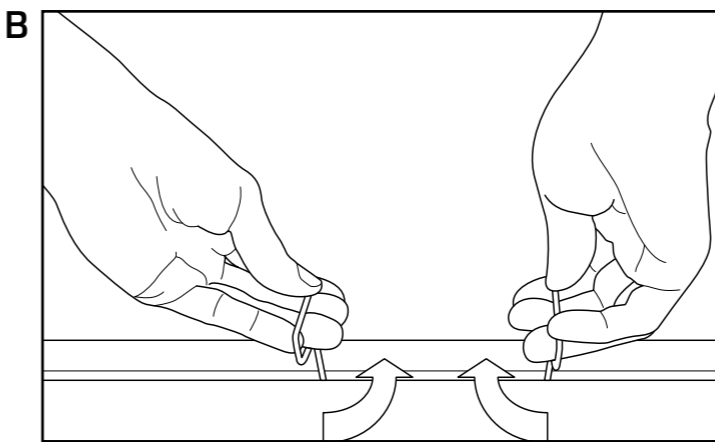

3

*	10 mm	12 mm	15 mm	25 mm	
					1 mm - for adjustment
		x			2 mm
			x		5 mm
				x	15 mm
x					5 mm
					6 mm - for adjustment
		x			8 mm
			x		10 mm
				x	20 mm