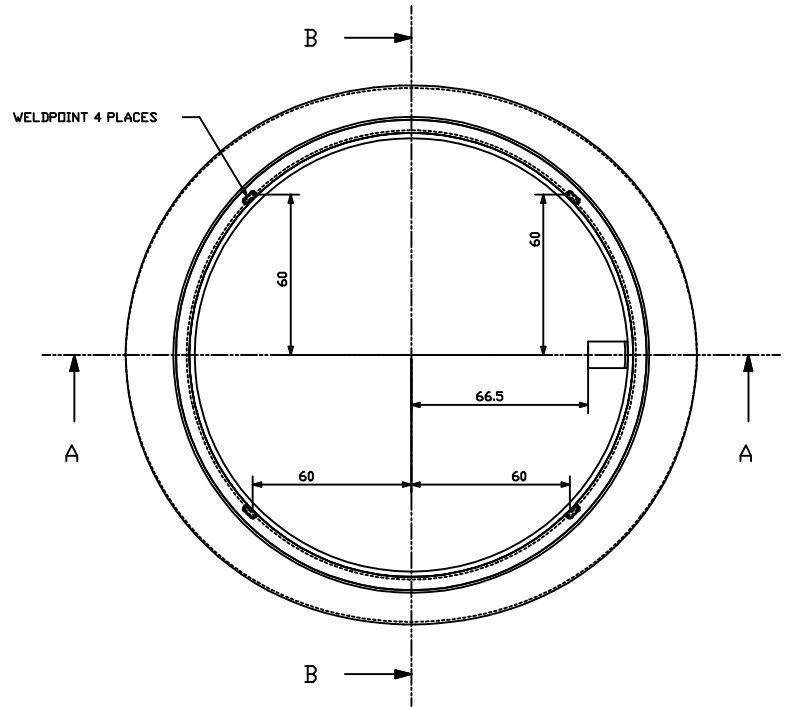

Rev.	Change	Revizija
A	CHANGE RADIUS FROM 126 TO 120	12/05-09
B	CHANGE FROM R0 TO R3	12/05-09
C	CHANGE FROM 102 TO 100	12/05-09
D	CHANGE FROM 100 TO 98	25/05-10

SECTION A-A

SECTION B-B

00	0	NAVN			
Rev.	Revizija	Projekat	Tip	Skala	Drustvo
07/3-13			1:1		
10358					