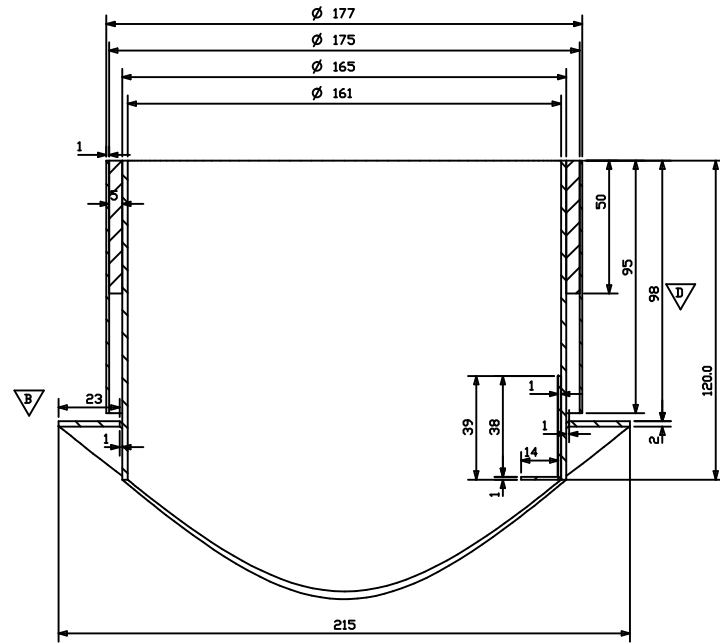

Rev.	Change	Revizija
A	CHANGE RADIUS FROM 126 TO 120	12/05-09
B	CHANGE FROM R0 TO R3	12/05-09
C	CHANGE FROM 102 TO 100	12/05-09
D	CHANGE FROM 100 TO 98	25/05-10

SECTION A-A

SECTION B-B

00	0	NAVN			
Rev.	Revizija	Projekat	Tip	Skala	Drustvo
07/3-13			1:1		
10358					