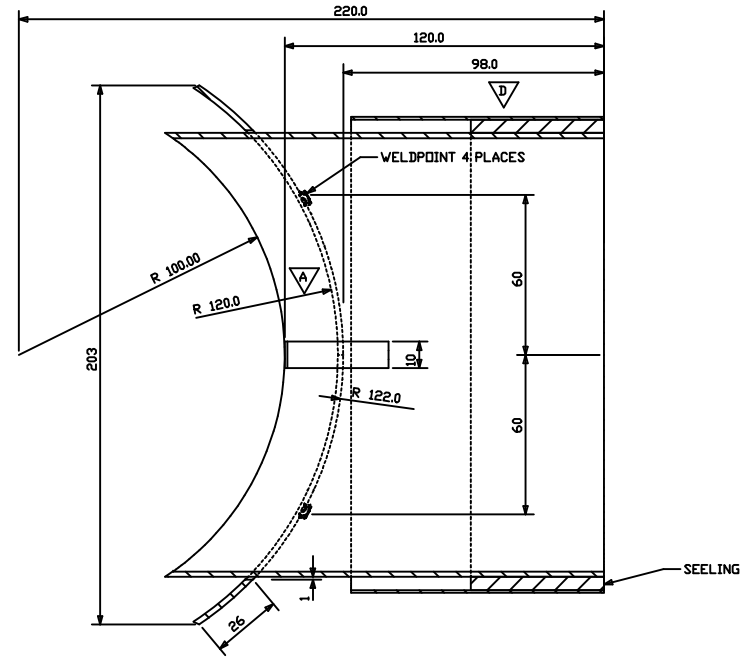

Rev.	Change	Revizija
A	CHANGE RADIUS FROM 126 TO 120	12/05-09
B	CHANGE FROM R0 TO R3	12/05-09
C	CHANGE FROM 102 TO 100	12/05-09
D	CHANGE FROM 100 TO 98	25/05-10

SECTION A-A

SECTION B-B

00	0	NAVN			
Rev.	Revizija	Projekat	Tip	Skala	Drustvo
07/3-13			1:1		
10358					