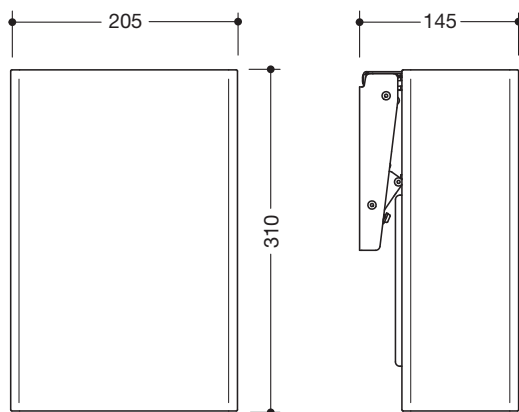

Product data sheet
Waste bin 900.05.000XA

HEWI

Waste bin 900.05.000XA

- hygiene waste bin with hinged lid
- the waste bin is detachable
- the lid can be opened by lightly pressing the knee against the bin
- with sticker to explain operation by knee
- invisible, integrated bag holder
- lid with soft-close
- only suitable for wall mounting
- capacity approx. 6 l
- 310 mm high, 145 mm deep and 205 mm wide
- made of high-quality stainless steel, satin surface
- including corrosion-free HEWI fixing material

Dimensions in mm

Surface

XA | satin

Alternative surfaces

DX

DC

AY

SC