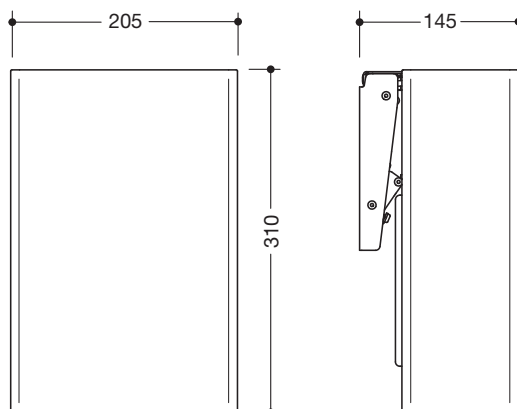

### Waste bin 900.05.000XA

- hygiene waste bin with hinged lid
- the waste bin is detachable
- the lid can be opened by lightly pressing the knee against the bin
- with sticker to explain operation by knee
- invisible, integrated bag holder
- lid with soft-close
- only suitable for wall mounting
- capacity approx. 6 l
- 310 mm high, 145 mm deep and 205 mm wide
- made of high-quality stainless steel, satin surface
- including corrosion-free HEWI fixing material

### Dimensions in mm