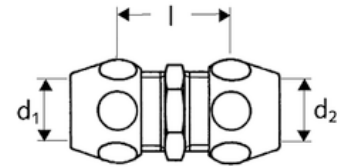

Order number: 06 437 06 99

Straight double screw connection

with two compression screw connections
For copper pipe \varnothing 10 mm

Details:

- Material: brass conform German drinking water regulation
- Surface: chrome
- Weight: 0.05 kg/pc.
- Packaging unit: 20
- Dimension: DN 10 G 3/8 ext. thread x DN 10 G 3/8 ext. thread

Versions:

Dimension: DN 10 G 3/8 ext. thread x DN 10 G 3/8 ext. thread Order No.: [06 436 06 99](#)

For copper pipe \varnothing 8 mm, chrome, PU 20, W: 0.05 kg/pc.

Dimension: DN 15 G 1/2 ext. thread x DN 15 G 1/2 ext. thread Order No.: [06 438 06 99](#)

For copper pipe \varnothing 12 mm, chrome, PU 20, W: 0.11 kg/pc.

Dimension: DN 10 G 3/8 ext. thread x DN 10 G 3/8 ext. thread Order No.: [06 441 06 99](#)

For copper pipe \varnothing 10 mm x \varnothing 8 mm, chrome, PU 25, W: 0.05 kg/pc.

Dimension: DN 15 G 1/2 ext. thread x DN 10 G 3/8 ext. thread Order No.: [06 442 06 99](#)

For copper pipe \varnothing 12 x \varnothing 10, chrome, PU 25, W: 0.09 kg/pc.

Dimension: DN 10 G 3/8 ext. thread x DN 10 G 3/8 ext. thread Order No.: [06 529 06 99](#)