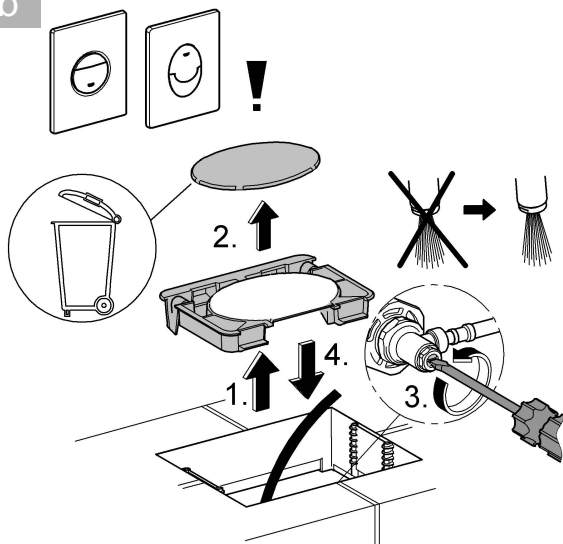

.....6

Design & Quality Engineering GROHE Germany

99.770.031/ÄM 222128/09.11

**GROHE**  
  
 ENJOY WATER®

1

2a

2b

3