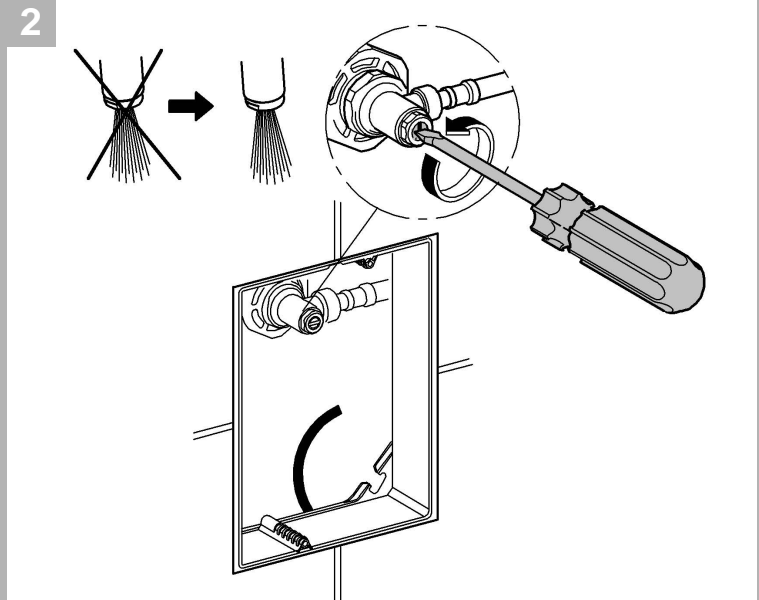

.....6

Design & Quality Engineering GROHE Germany

99.770.031/ÄM 222128/09.11

**GROHE**  
  
 ENJOY WATER®

1

2a

2b

3