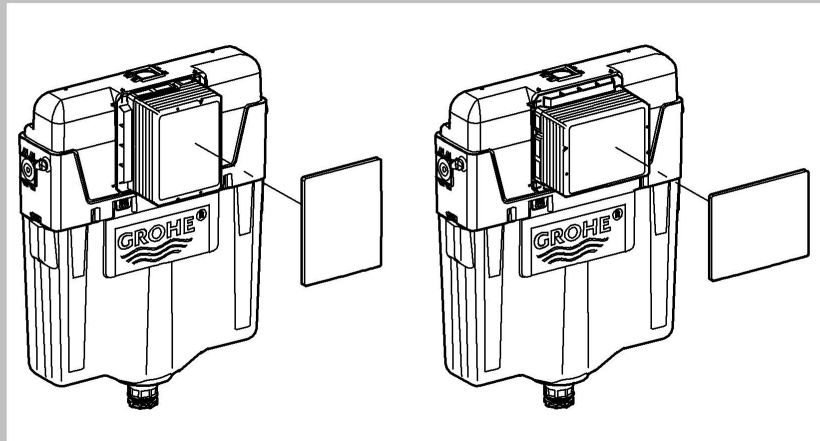

.....6

Design & Quality Engineering GROHE Germany

99.770.031/ÄM 222128/09.11

**GROHE**  
  
 ENJOY WATER®

1

2a

2b

3