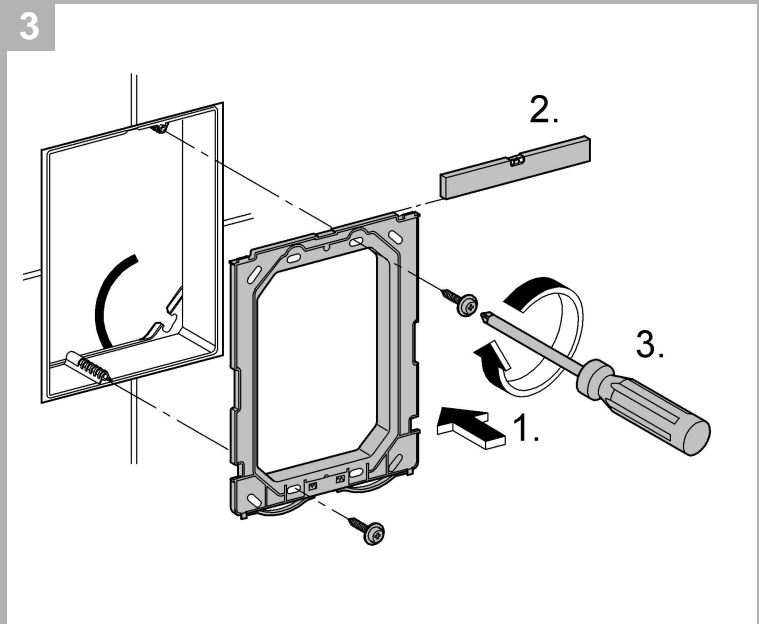

.....6

Design & Quality Engineering GROHE Germany

99.770.031/ÄM 222128/09.11

**GROHE**  
  
 ENJOY WATER®

1

2a

2b

3