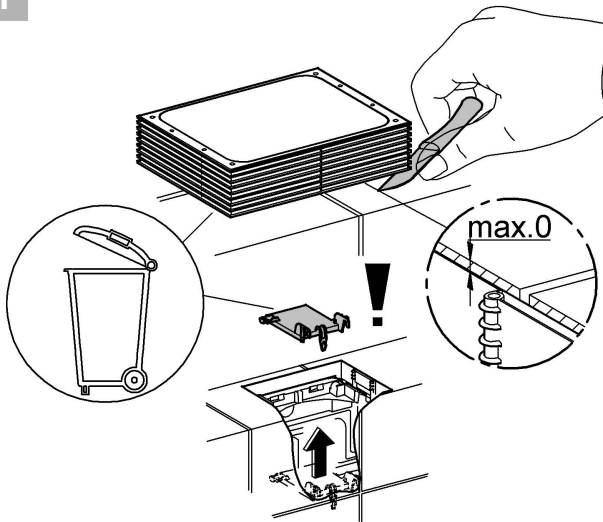

.....6

Design & Quality Engineering GROHE Germany

99.770.031/ÄM 222128/09.11

**GROHE**  
  
 ENJOY WATER®

1

2a

2b

3