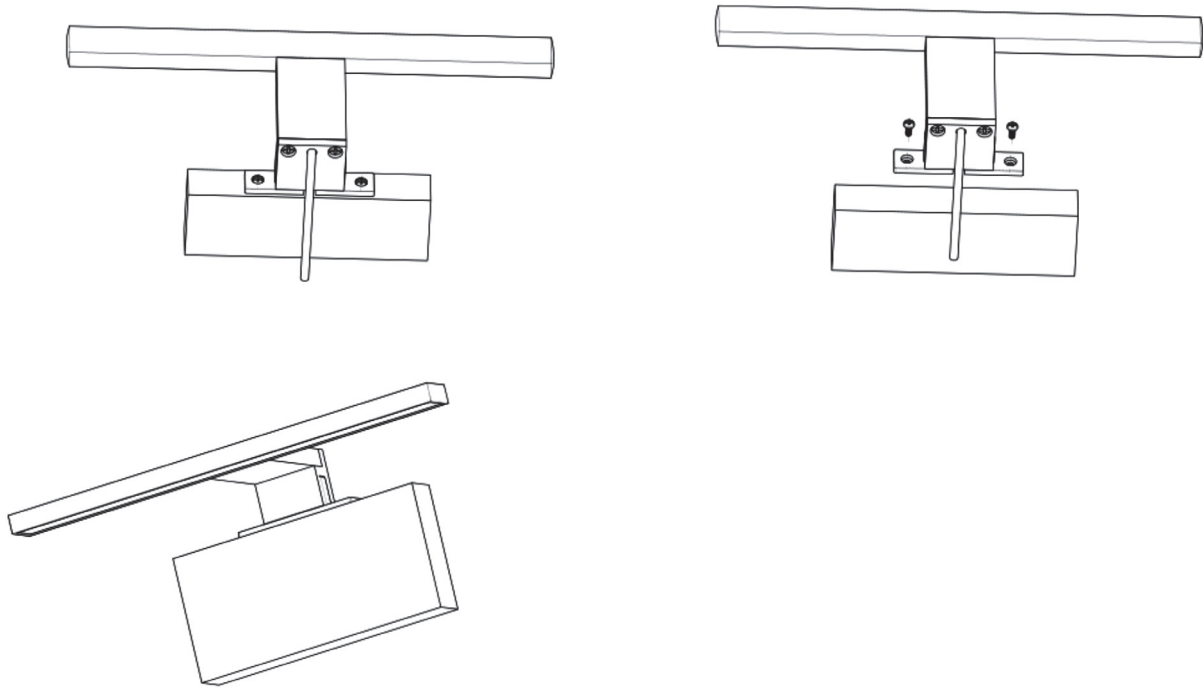

Installation information:

1. mirror lamp fixed on Mirror cabinet