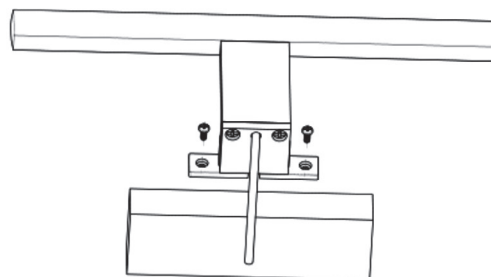

Monteringsanvisningar:

1. spegellampa monterad på spegelskåp

2. Spegellampa monterad på speglar.