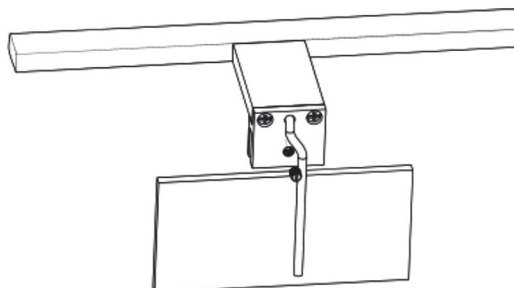

Installation information:

1. mirror lamp fixed on Mirror cabinet

2. Mirror lamp fixed on Mirrors.

1. Input voltage: 220 ~ 240 VAC; Brown wire connects to phase, L. Blue wire connects to neutral, N

Accessories