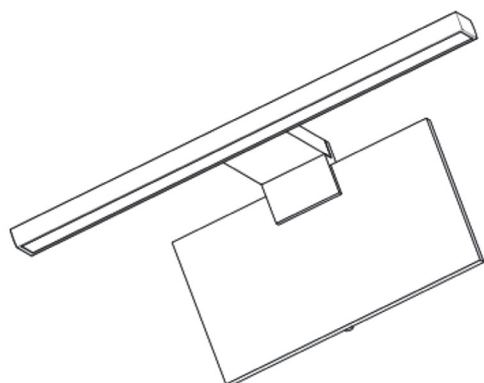

1. Input voltage: 220 ~ 240 VAC; Brown wire connects to phase, L. Blue wire connects to neutral, N