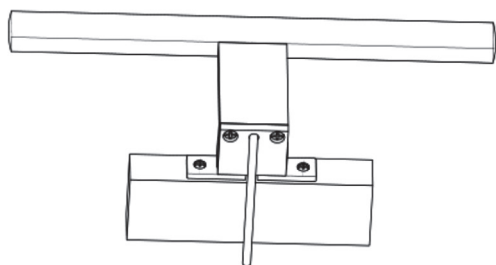

Installation information:

1. mirror lamp fixed on Mirror cabinet

2. Mirror lamp fixed on Mirrors.