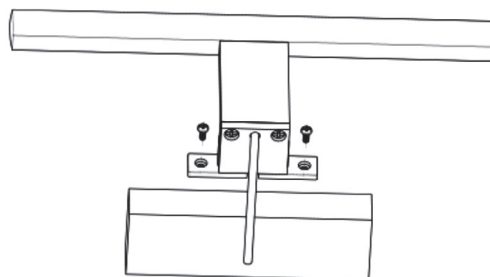

Installation information:

1. mirror lamp fixed on Mirror cabinet

2. Mirror lamp fixed on Mirrors.