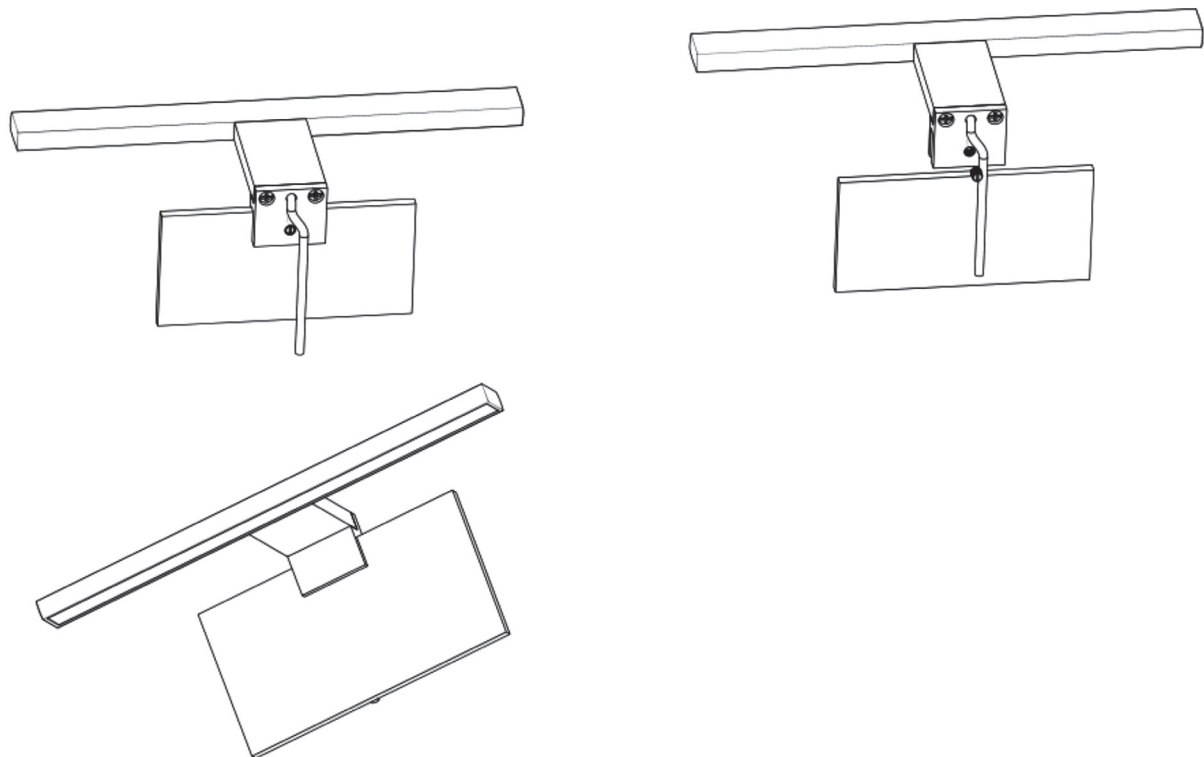

2. Mirror lamp fixed on Mirrors.

1. Input voltage: 220 ~ 240 VAC; Brown wire connects to phase, L. Blue wire connects to neutral, N