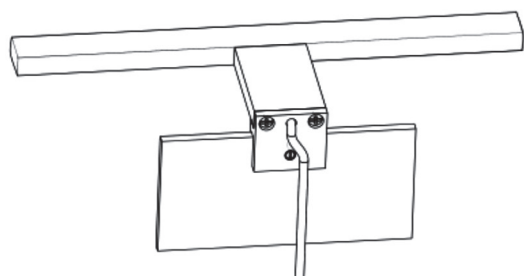

1. Input voltage: 220 ~ 240 VAC; Brown wire connects to phase, L. Blue wire connects to neutral, N