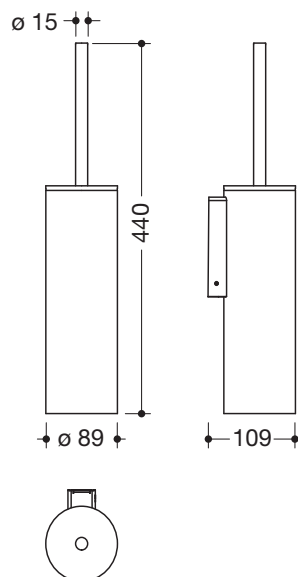

Product data sheet
Toilet brush unit with lid 900.20.001XA

HEWI

Toilet brush unit with lid 900.20.001XA

- toilet brush unit consisting of holder, toilet brush pot and toilet brush
- replacement of brush head by bayonet lock
- removable inner bowl for cleaning
- made of high-quality stainless steel, satin finished
- diameter 89 mm, 440 mm high, 109 mm deep
- for wall mounting, concealed fixing
- including corrosion-free HEWI fixing material

Dimensions in mm

Surface

Alternative surfaces

The colour AY will be discontinued 31.03.2023

Technical information subject to alteration, 30th March 2022

HEWI Heinrich Wilke GmbH
Postfach 1260
D-34442 Bad Arolsen