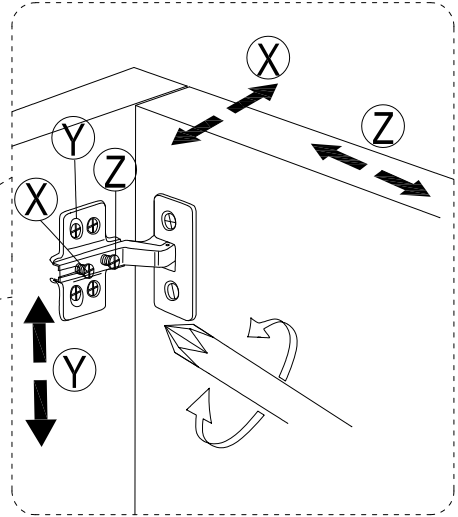

3

ahlsell

Produced for Ahlsell.
www.ahlsell.com

a-collection