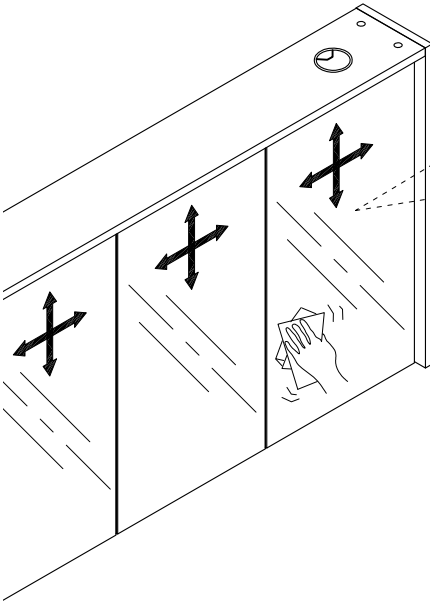

3

ahlsell

Produced for Ahlsell.
www.ahlsell.com

a-collection