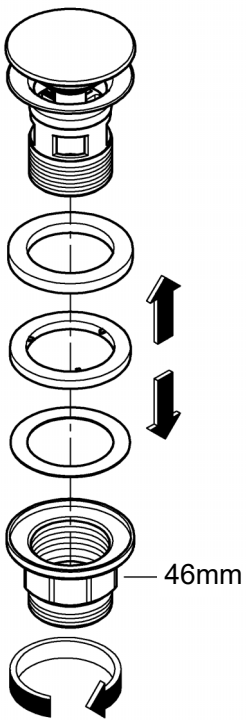

DIN
1988

DIN EN
806

bar

max. 10
0,5
0,1 (UK)

5
1
0,2 (UK)

°C

max. 70° 60°

1

2

3

1

2

3

A series of horizontal lines for writing, consisting of 20 evenly spaced lines extending across the width of the page.

Pure Freude
an Wasser

GROHE