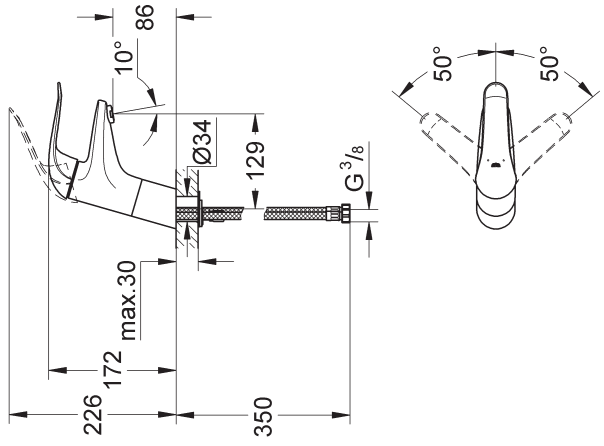

Design & Quality Engineering GROHE Germany

96.941.031/ÄM 216606/02.10

GROHE

 ENJOY WATER®

32 762

32 763

32 765

32 766