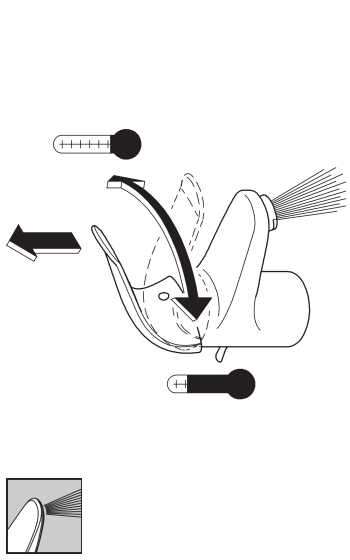

Design & Quality Engineering GROHE Germany

96.941.031/ÄM 216606/02.10

GROHE

 ENJOY WATER®

32 762

32 763

32 765

32 766