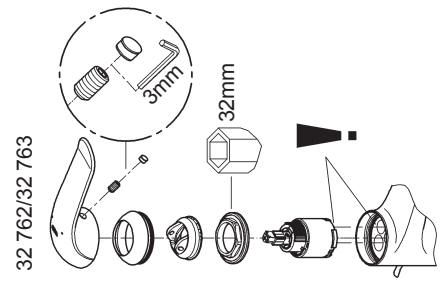

Design & Quality Engineering GROHE Germany

96.941.031/ÄM 216606/02.10

GROHE

 ENJOY WATER®

32 762

32 763

32 765

32 766