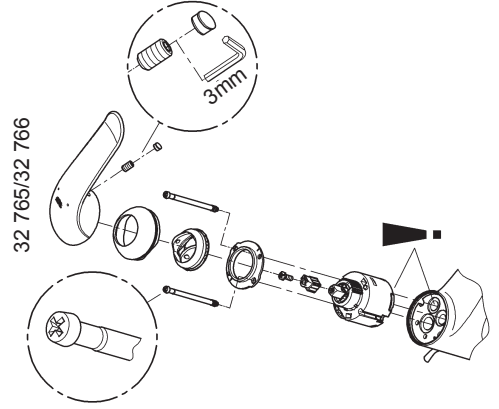

Design & Quality Engineering GROHE Germany

96.941.031/ÄM 216606/02.10

GROHE

 ENJOY WATER®

32 762

32 763

32 765

32 766