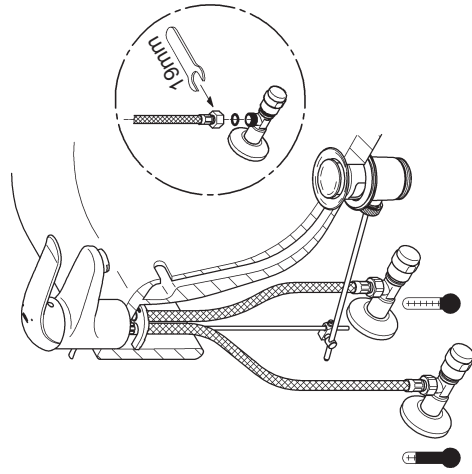

Design & Quality Engineering GROHE Germany

96.941.031/ÄM 216606/02.10

GROHE

 ENJOY WATER®

32 762

32 763

32 765

32 766