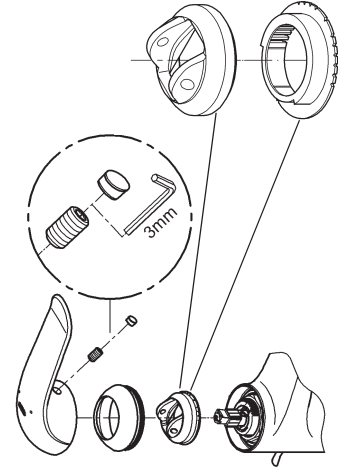

Design & Quality Engineering GROHE Germany

96.941.031/ÄM 216606/02.10

GROHE

 ENJOY WATER®

32 762

32 763

32 765

32 766