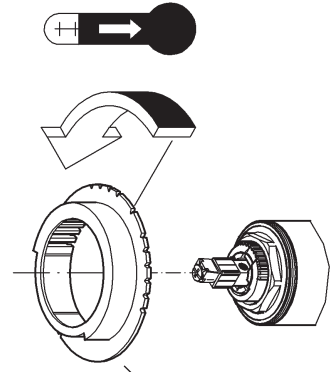

Design & Quality Engineering GROHE Germany

96.941.031/ÄM 216606/02.10

GROHE

 ENJOY WATER®

32 762

32 763

32 765

32 766