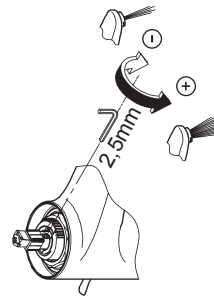

Design & Quality Engineering GROHE Germany

96.941.031/ÄM 216606/02.10

GROHE

 ENJOY WATER®

32 762

32 763

32 765

32 766