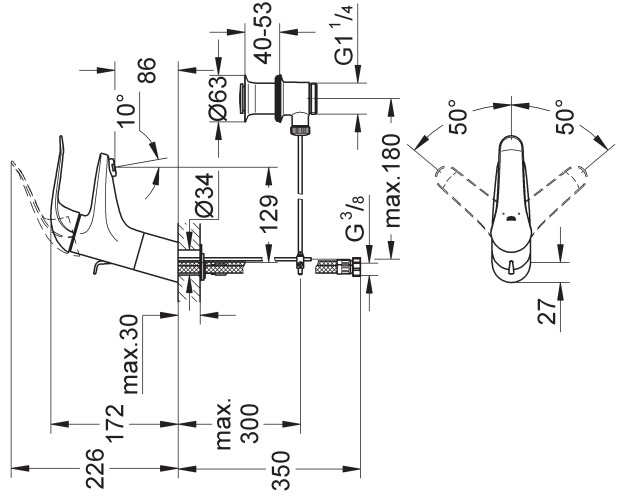

Design & Quality Engineering GROHE Germany

96.941.031/ÄM 216606/02.10

GROHE

 ENJOY WATER®

32 762

32 763

32 765

32 766