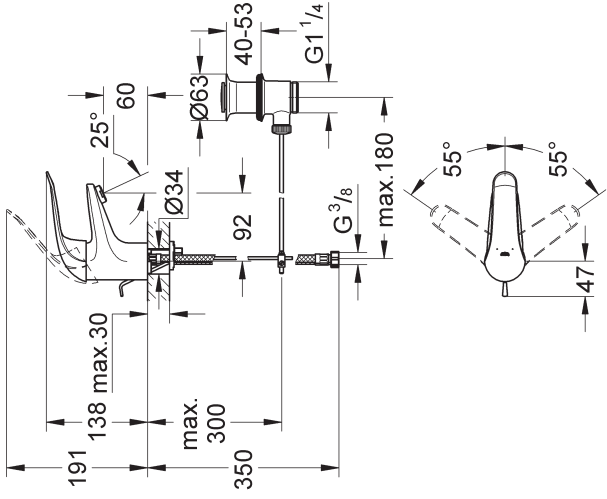

Design & Quality Engineering GROHE Germany

96.941.031/ÄM 216606/02.10

GROHE

 ENJOY WATER®

32 762

32 763

32 765

32 766