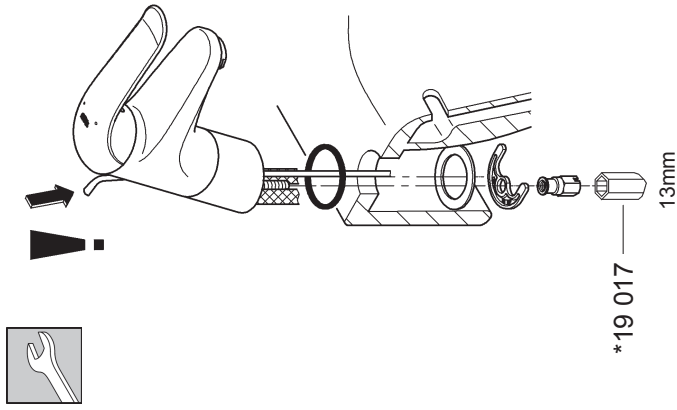

Design & Quality Engineering GROHE Germany

96.941.031/ÄM 216606/02.10

GROHE

 ENJOY WATER®

32 762

32 763

32 765

32 766