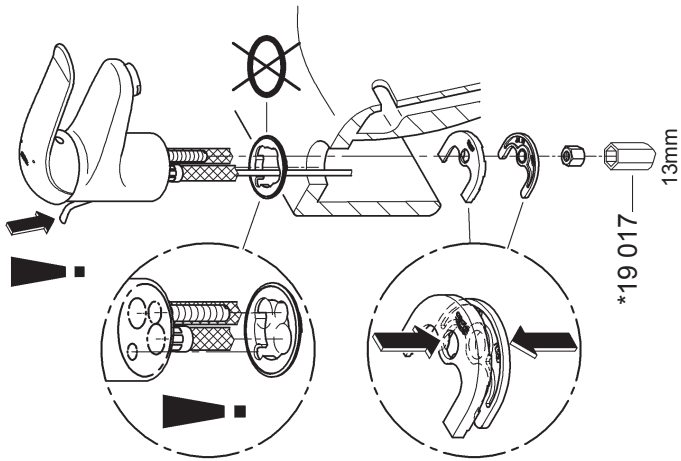

Design & Quality Engineering GROHE Germany

96.941.031/ÄM 216606/02.10

GROHE

 ENJOY WATER®

32 762

32 763

32 765

32 766