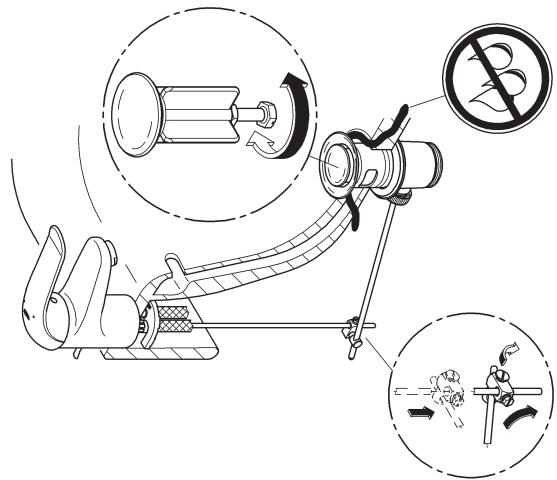

Design & Quality Engineering GROHE Germany

96.941.031/ÄM 216606/02.10

GROHE

 ENJOY WATER®

32 762

32 763

32 765

32 766