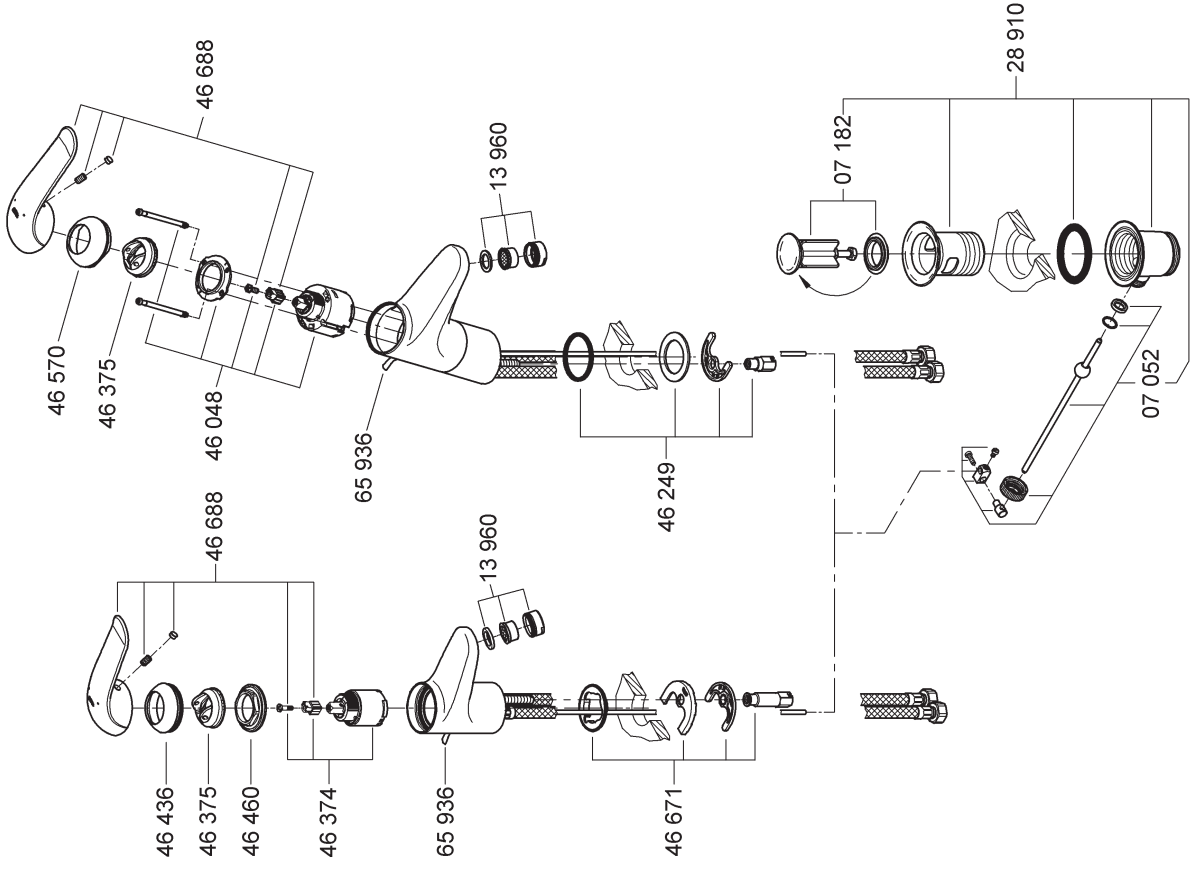

Design & Quality Engineering GROHE Germany

96.941.031/ÄM 216606/02.10

GROHE

 ENJOY WATER®

32 762

32 763

32 765

32 766