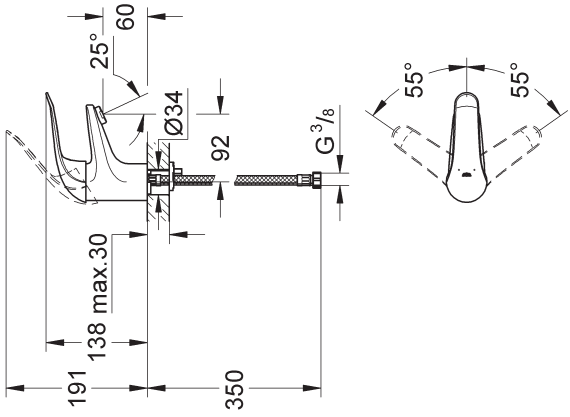

Design & Quality Engineering GROHE Germany

96.941.031/ÄM 216606/02.10

GROHE

 ENJOY WATER®

32 762

32 763

32 765

32 766