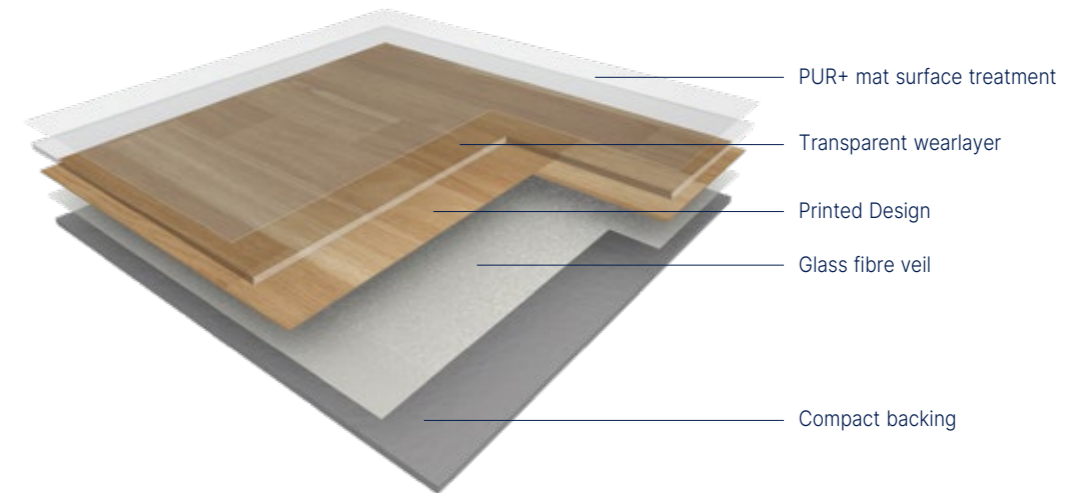

nerok compact

Laying

The subfloor must be smooth, clean, dry, undamaged and flat.

Recommendations: unroll the floorcovering 24 hours before laying. The floor covering should not be laid in a room if the temperature is below 15°C. Laying on underfloor heating is possible (up to 28°C). Weld the joints (cold-treatment product) to ensure good water-tightness.

Cleaning & Care

Regular cleaning with a vacuum cleaner, dust mop or a wet cloth.

Cleaning: with water and a neutral detergent, rinse with clean water.

Stain removal: White Spirit removes almost all stains. Do not use solvents.

Precautions: do not use floor wax. Avoid rubber leg caps and casters. Replace with plastic caps and polyamide casters. Protect the bases and legs of your waxed furniture with a felt disc.

See index page 139