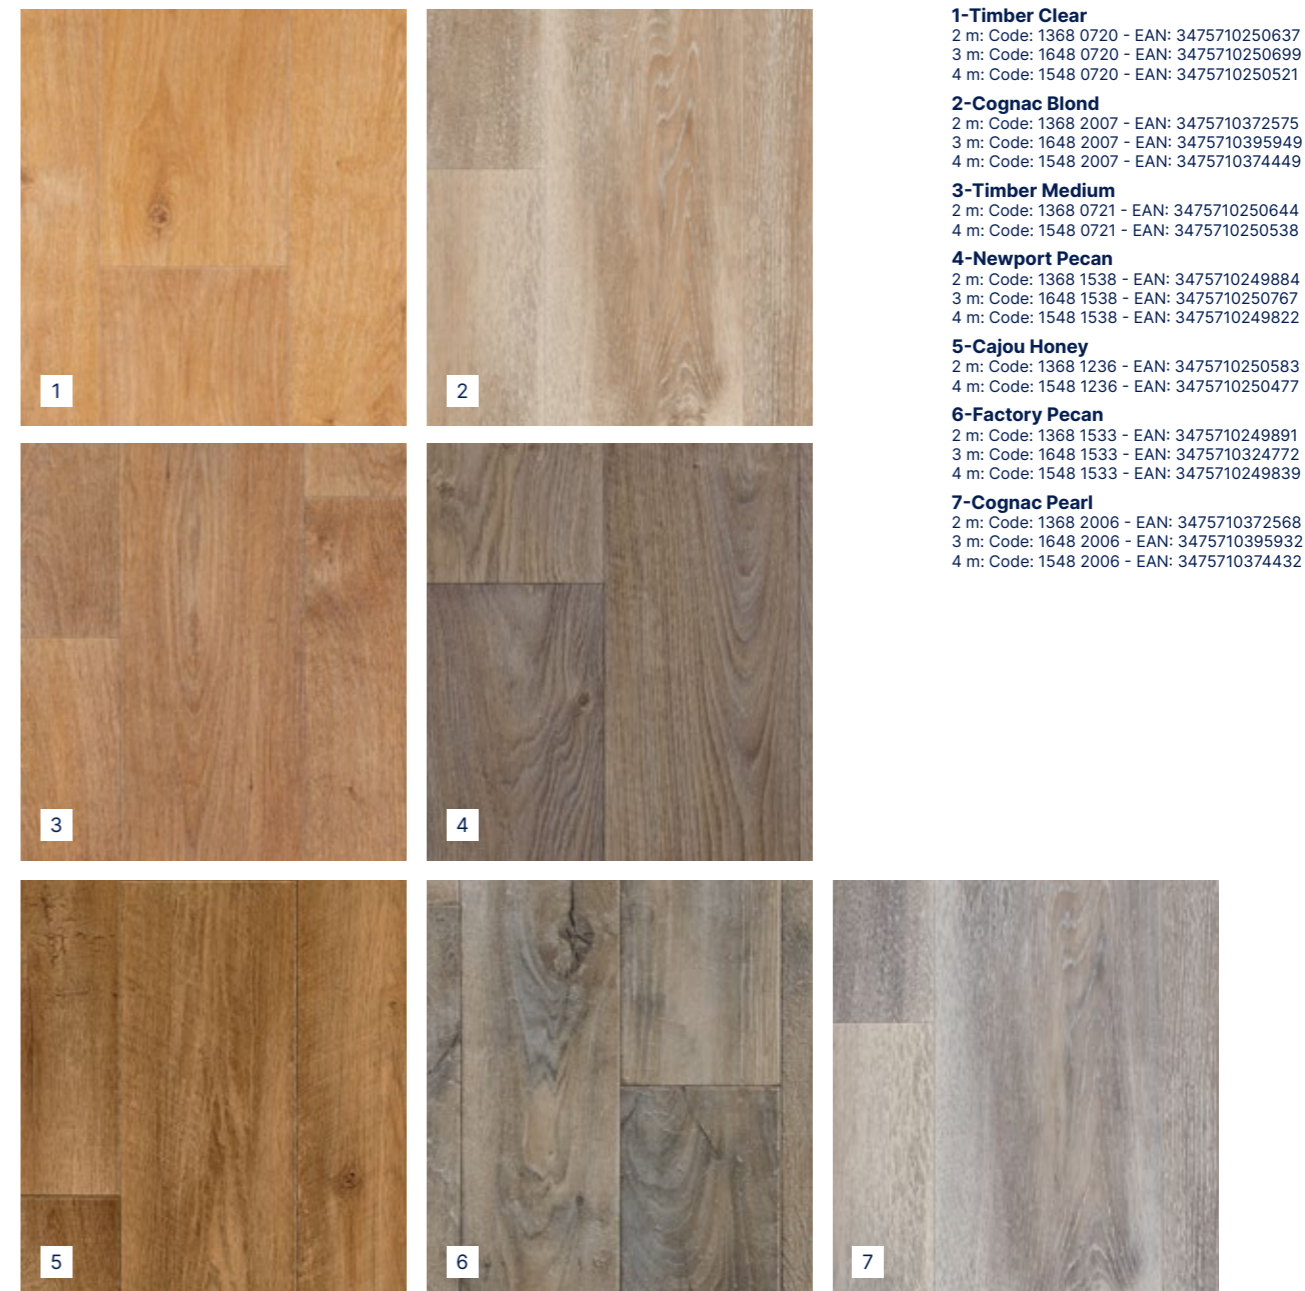

2007 - Cognac Blond

- **1-Timber Clear**
  2 m: Code: 1368 0720 - EAN: 3475710250637
  3 m: Code: 1648 0720 - EAN: 3475710250699
  4 m: Code: 1548 0720 - EAN: 3475710250521
- **2-Cognac Blond**
  2 m: Code: 1368 2007 - EAN: 3475710372575
  3 m: Code: 1648 2007 - EAN: 3475710395949
  4 m: Code: 1548 2007 - EAN: 3475710374449
- **3-Timber Medium**
  2 m: Code: 1368 0721 - EAN: 3475710250644
  4 m: Code: 1548 0721 - EAN: 3475710250538
- **4-Newport Pecan**
  2 m: Code: 1368 1538 - EAN: 3475710249884
  3 m: Code: 1648 1538 - EAN: 3475710250767
  4 m: Code: 1548 1538 - EAN: 3475710249822
- **5-Cajou Honey**
  2 m: Code: 1368 1236 - EAN: 3475710250583
  4 m: Code: 1548 1236 - EAN: 3475710250477
- **6-Factory Pecan**
  2 m: Code: 1368 1533 - EAN: 3475710249891
  3 m: Code: 1648 1533 - EAN: 3475710324772
  4 m: Code: 1548 1533 - EAN: 3475710249839
- **7-Cognac Pearl**
  2 m: Code: 1368 2006 - EAN: 3475710372568
  3 m: Code: 1648 2006 - EAN: 3475710395932
  4 m: Code: 1548 2006 - EAN: 3475710374432