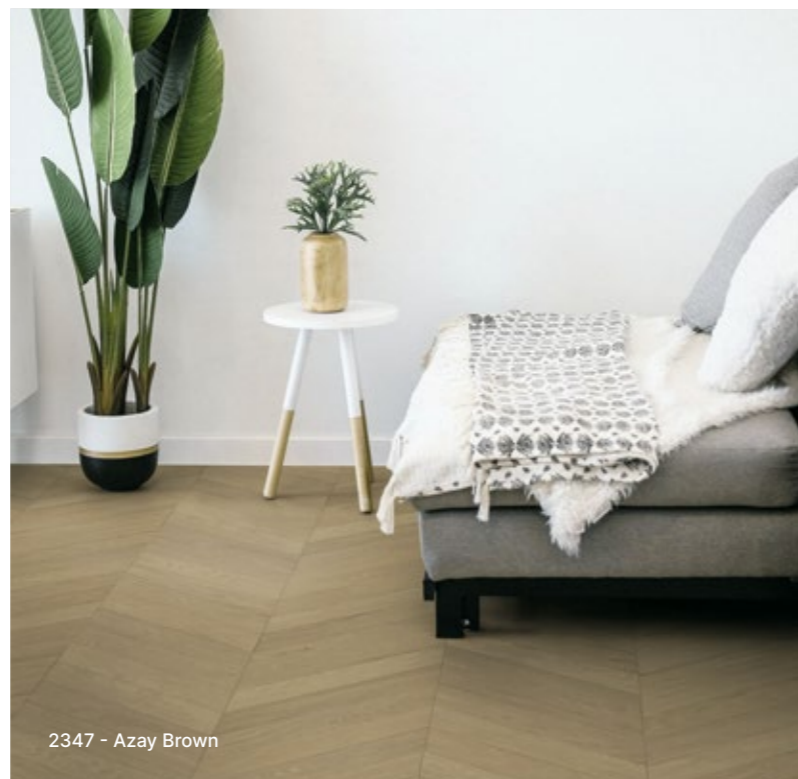

2347 - Azay Brown