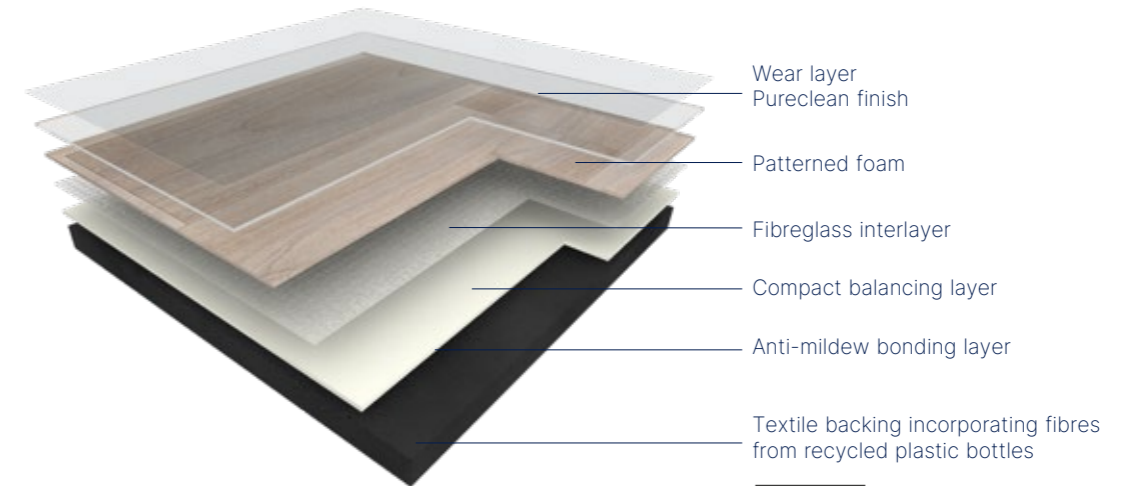

ENVIRONMENT

- 100% recyclable
- ISO 14001
- Soapy water cleaning

Scan and discover
The complete range

nerok tex

Laying

Gerflor floor coverings are high quality products developed to last. No warranty can be claimed unless the product has been laid according to the following specifications: