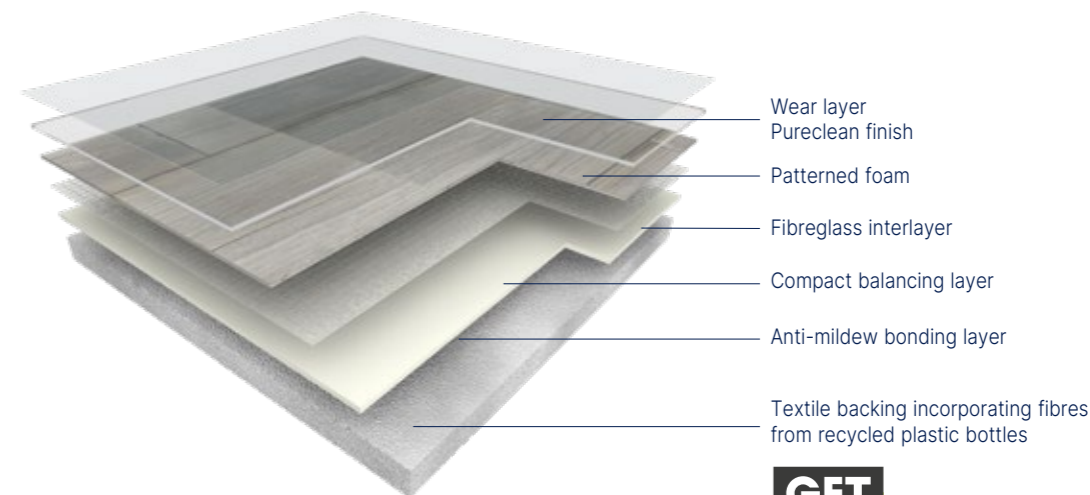

ENVIRONMENT

- 100% recyclable
- ISO 14001
- Soapy water cleaning

Scan and discover
The complete range

texline

Laying

Gerflor floor coverings are high quality products developed to last. No warranty can be claimed unless the product has been laid according to the following specifications: