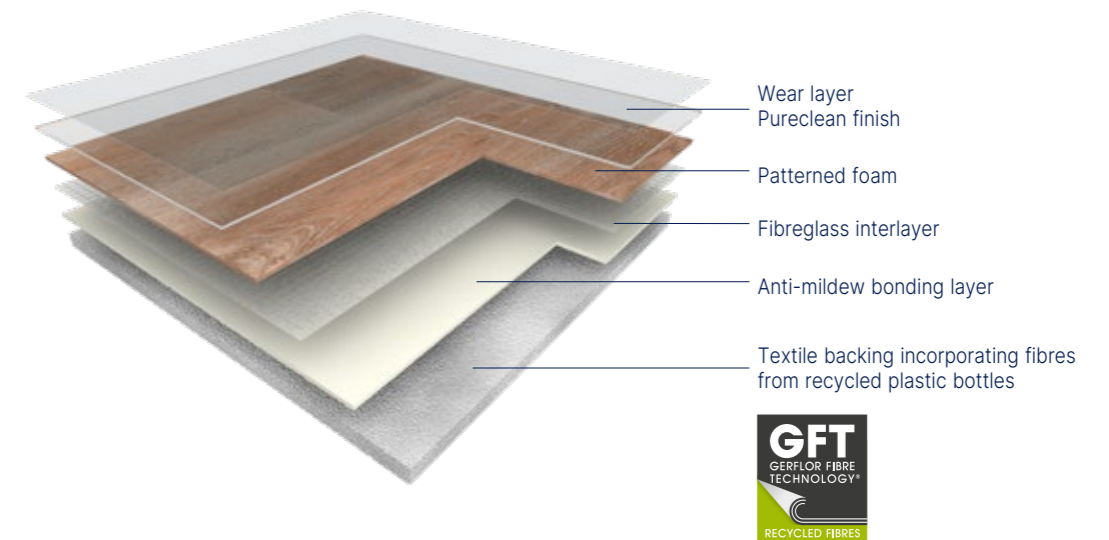

Technical Characteristics

	Diamalite		Pureclean	
Description				
Total thickness	EN ISO 24346	mm	2.0	
Wearlayer thickness	EN ISO 24340	mm	0.20	0.25
Weight / Mass per unit area	EN ISO 23997	g/sqm	1370	1390
Width of sheet	EN ISO 24381	m	2 / 3 / 4	
Length of sheet	EN ISO 24341	ml	± 30	
Classification				
Norm / Product specification	-	-	EN ISO 26986	
European classification	EN ISO 10874	class	22	23/31
Sound insulation	EN ISO 717/2	dB	15	
Room impact noise	NF S 31074	class	A	
Fire rating - Classification - Wood support loose laying	EN 13501-1	class	C_{fl}-s1	
Fire rating - Classification - Wood support permanent laying	EN 13501-1	class	C_{fl}-s1	
Slip resistance wet: ramp test with oil	DIN 51 130	class	R9	R10
Performances				
Wear group	EN 660-2	group	T	
Dimensional stability after exposure to heat	EN ISO 23999	%	0.05	
Residual indentation (requirement)	EN ISO 24343-1	mm	< 0.35	
Residual indentation (average value measured)	EN ISO 24343-1	mm	0.25	0.20
Residual indentation (requirement)	EN ISO 24343-2	mm	< 0.35	
Thermal conductivity	EN ISO 10456	W/(m.k)	0.25	
Colour fastness	EN 20 105-B02	degree	≥ 6	
Surface treatment	-	-	Diamalite	Pureclean
Guarantee residential use	-	year	8	12
Environment				
TVOC rate 28 days	EN ISO 16000-6	µg/m³	< 100	
French norm	-	-	A+	
Floorscore (US norm)	-	-	OK	
Agbb (German norm)	-	-	OK	
CE Marking				
CE	EN 14041			

HEALTH

TVOC < 100 µg/m³ after 28 days

- Formaldehyde-free
- Lead-free, no heavy metals
- Solvent-free
- No harmful plasticizer
- Low VOC emission
- No glue
- Textile backing incorporating fibres from recycled plastic bottles

ENVIRONMENT

- 100% recyclable
- ISO 14001
- Soapy water cleaning

primetex

Laying