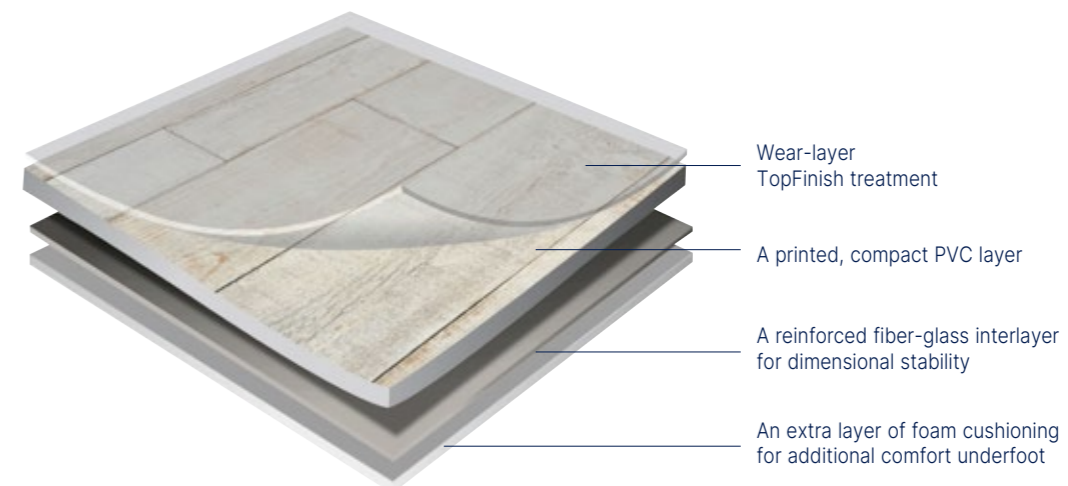

Vinyl backing rolls
Fully adhered

Laying

The subfloor must be smooth, clean, dry, undamaged and flat.

Recommendations: unroll the floorcovering 24 hours before laying. The floor covering should not be laid in a room if the temperature is below 15°C. Laying on underfloor heating is possible (up to 28°C). Weld the joints (cold-treatment product) to ensure good water-tightness.

If permanent laying with glue: use a single stick acrylic adhesive (approximately 250 g/sqm). Use a finely-notched trowel.

Cleaning & Care

Regular cleaning with a vacuum cleaner, dust mop or a wet cloth.

Cleaning: with water and a neutral detergent, rinse with clean water.

Stain removal: White Spirit removes almost all stains. Do not use solvents.

Precautions: do not use floor wax. Avoid rubber leg caps and casters. Replace with plastic caps and polyamide casters. Protect the bases and legs of your waxed furniture with a felt disc.

See index page 139