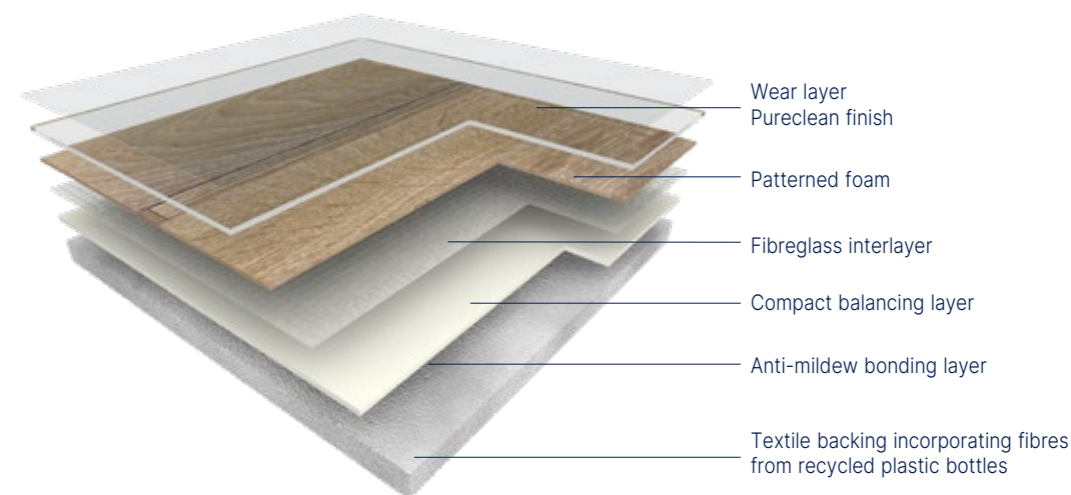

Laying

Gerflor floor coverings are high quality products developed to last. No warranty can be claimed unless the product has been laid according to the following specifications:

The subfloor must be smooth, hard, dry and clean. Unroll the floor covering 24 hours before it is due to be installed. The floor covering should not be laid in rooms where the temperature is below 15°C. Although HQR is resistant to subfloor moisture we recommend that the floor construction should contain a Damp Proof Membrane. Can be installed on underfloor heating (up to 28°C). Cold-weld the joints for perfect water-tightness.

Thanks to its special patented composition, HQR can be laid directly on most existing subfloors using loose laying.

Subfloor preparation:
On wooden floorboards and on ceramic tiles: HQR can be laid directly without any subfloor preparation. No levelling compound (finishing) needs to be applied even if there are open joints:

- up to 5 mm wide and a maximum depth of 1 mm in existing tiling,
- up to 3 mm wide in wood flooring.

On textile carpeting (felt or needle punch): HQR can be installed directly over the existing carpeting as it has excellent resistance to indentation.

On concrete: HQR can be installed loose-laid or semi-permanently without any special surface preparation. Use double-sided tape along the edges of the room. A rough concrete surface should be treated with a smoothing compound beforehand.

Installation:
Loose laying: Laying without glue recommended below and up to 35 sqm. Use double sided tape or hook & loop strips around the edges and along the joints for a perfect and invisible fit.

Permanent laying: Laying with glue mandatory above 35 sqm. Use a single stick acrylic glue (approximately 250 g/sqm) and a finely notched trowel and cold weld the joints.

Cleaning & Care

Initial cleaning: Before commencing a regular maintenance programme, initial cleaning of the floor will be necessary to remove dirt accumulated during laying and other building works. Remove debris, sweep floor and vacuum to remove loose dirt. Wash floor with damp mop and using cold water and neutral detergent. Replace the water and solution if necessary. Remove stubborn marks with a non-abrasive pad.

Maintenance: Remove loose dirt with a broom or vacuum cleaner. Wash floor with damp mop and used cold water.

Cleaning: Frequency of periodic maintenance will depend on the amount of traffic and on the type of laying. Wash floor with damp mop using cold water and neutral detergent.

Discoloration: Discolouration can occur in any resilient floor covering if it comes into contact with pigment-containing substances such as bituminous materials, mastic, asphalt, oil, shoes with black rubber soles, or rubber rollers may cause discoloration.

See index page 139