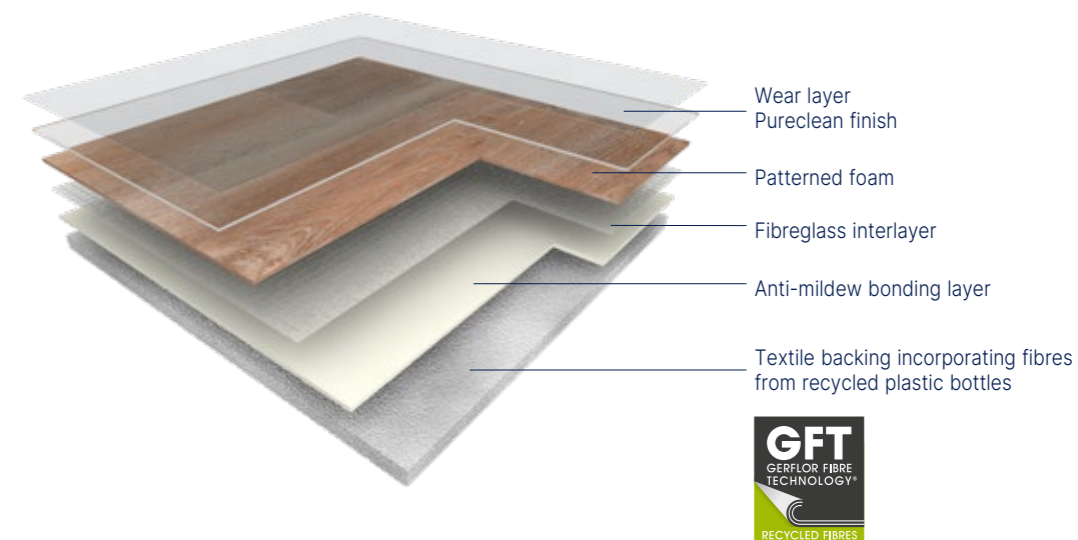

Laying

The subfloor must be smooth, clean, dry, undamaged and flat.
Recommendations: unroll the floorcovering 24 hours before laying.
Floor covering should not be laid in rooms at a temperature is below 15°C.
Can be installed on underfloor heating (up to 28°C).
Weld the joints (cold-treatment product) to ensure good water-tightness.

Recommended laying methods:

- Loose laying without glue: up to 25 sqm.
- Laying without glue, with double-sided tape or hook & loop strips around the edges of the room: over 25 sqm.

If permanent laying with glue: use a single stick acrylic glue (approximately 250 g/sqm).
Use a finely-notched trowel.

Cleaning & Care

Regular cleaning with a vacuum cleaner, dust mop or a wet cloth.

Cleaning: with water and a neutral detergent; rinse with clean water.

Stain removal: White Spirit removes almost all stains.
Do not use solvents.

Precautions: do not use floor wax.
Avoid rubber leg caps and casters. Replace with plastic caps and polyamide casters.
Protect the bases and legs of your waxed furniture with a felt disc.

See index page 139