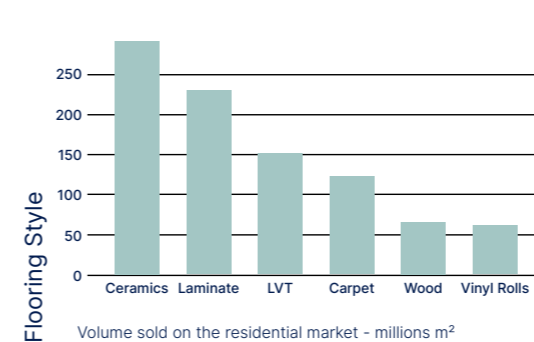

2021

Nerok 50 Tex
Resistant to indentation, adapted to a renovation installation

2022

Nerok Acoustic & Compact
No indentation
High traffic resistance

Market informations & orientations in western Europe

A solution eco-responsible