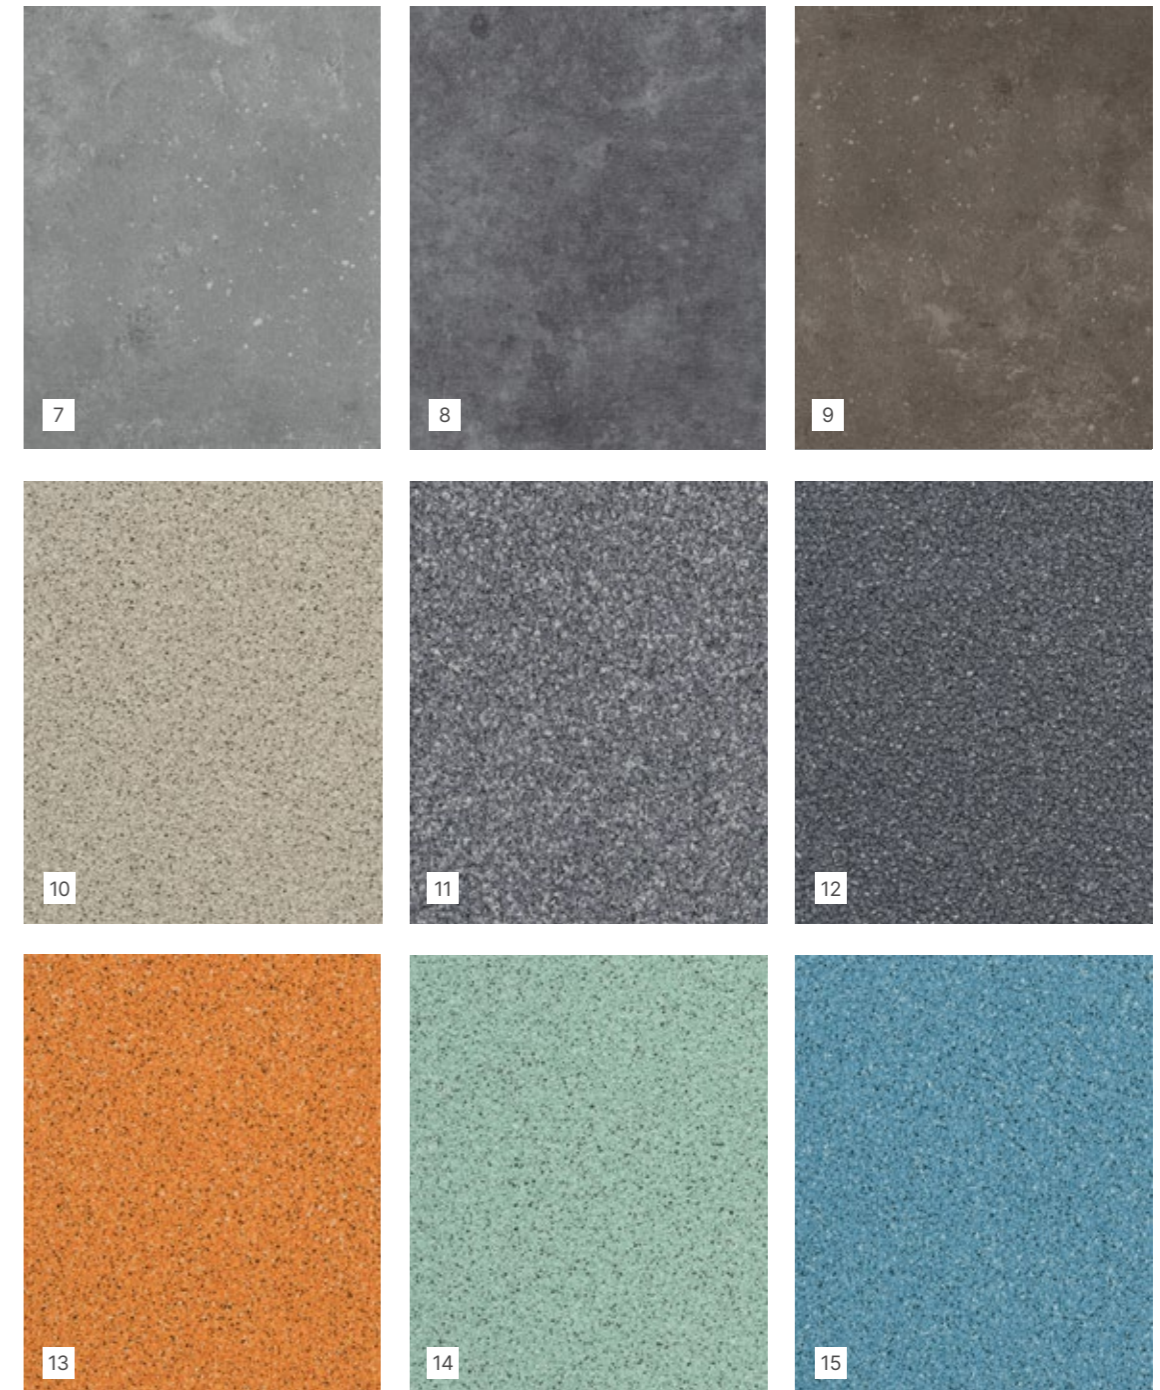

Vinyl backing rolls
Fully adhered