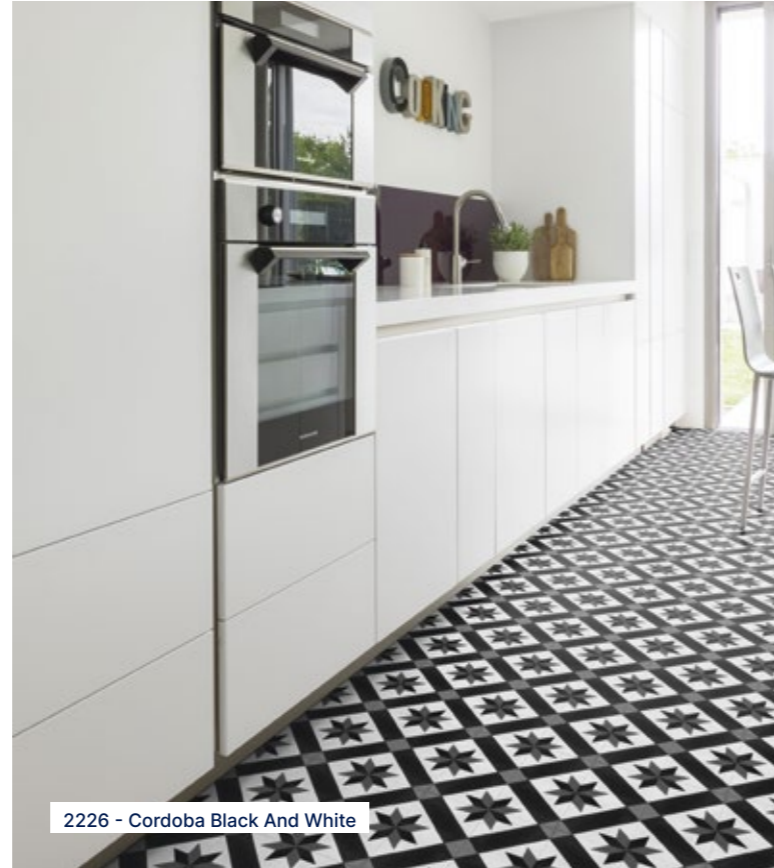

2226 - Cordoba Black And White