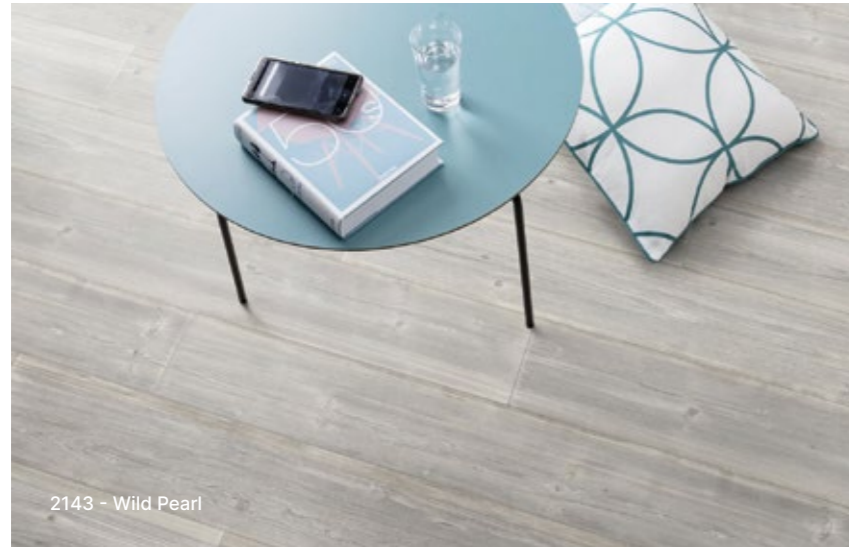

1881 - Hudson Dark

texline

A bright and elegant selection for modern living spaces

- 1-Wild Pearl**
2 m: Code: 1349 2143 - EAN: 3475710426605
3 m: Code: 1619 2143 - EAN: 3475710427008
4 m: Code: 1519 2143 - EAN: 3475710426001
- 2-Hudson Pearl**
2 m: Code: 1349 1880 - EAN: 3475710337871
3 m: Code: 1619 1880 - EAN: 3475710362361
4 m: Code: 1519 1880 - EAN: 3475710335938
- 3-Timber Grey**
2 m: Code: 1349 1751 - EAN: 3475710316210
3 m: Code: 1619 1751 - EAN: 3475710313103
4 m: Code: 1519 1751 - EAN: 3475710312991
- 4-Sherwood Grey**
2 m: Code: 1349 2017 - EAN: 3475710376580
4 m: Code: 1519 2017 - EAN: 3475710375613
- 5-Savannah Grey**
2 m: Code: 1349 2140 - EAN: 3475710426575
3 m: Code: 1619 2140 - EAN: 3475710426971
4 m: Code: 1519 2140 - EAN: 3475710425974