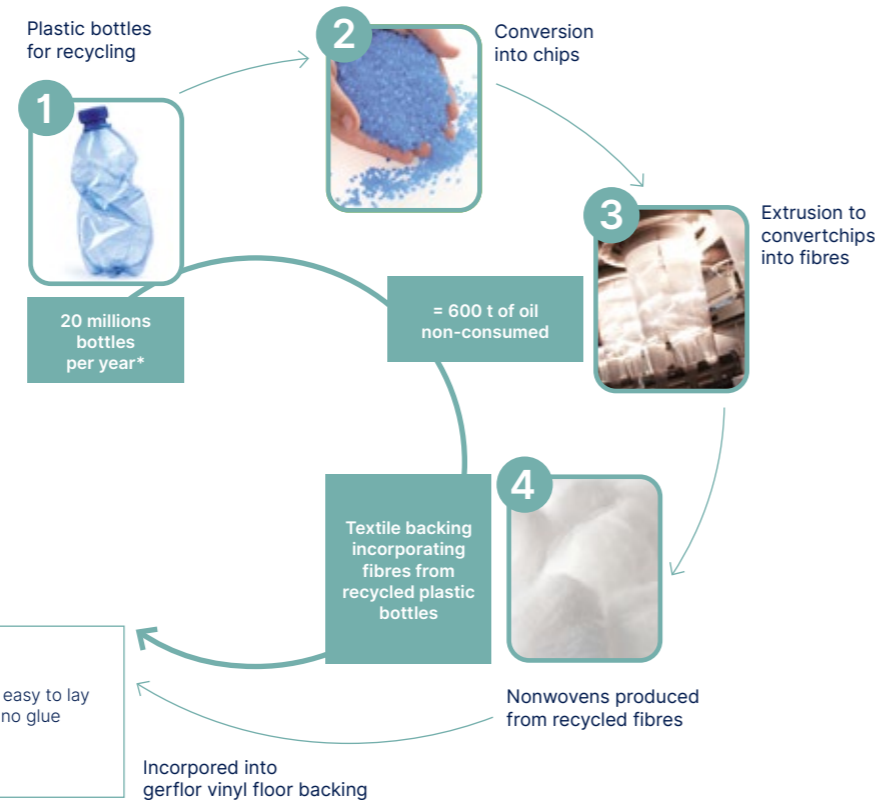

Recycling

Second Life is a Gerflor's innovative program for collecting installation waste and non-glued end-of-life products.

In partnership with our installers, this program is now fully effective in France and Germany and in the process of being implemented in Italy, Benelux and Scandinavia

Did you know?

Recycling process

Fibres used in gerflor products

5 **GFT** GERFLOR FIBRE TECHNOLOGY RECYCLED FIBRES

GFT benefits:

- Cost-effective quick and easy to lay
- No subfloor preparation, no glue
- Acoustic insulation
- Resistant to indentation