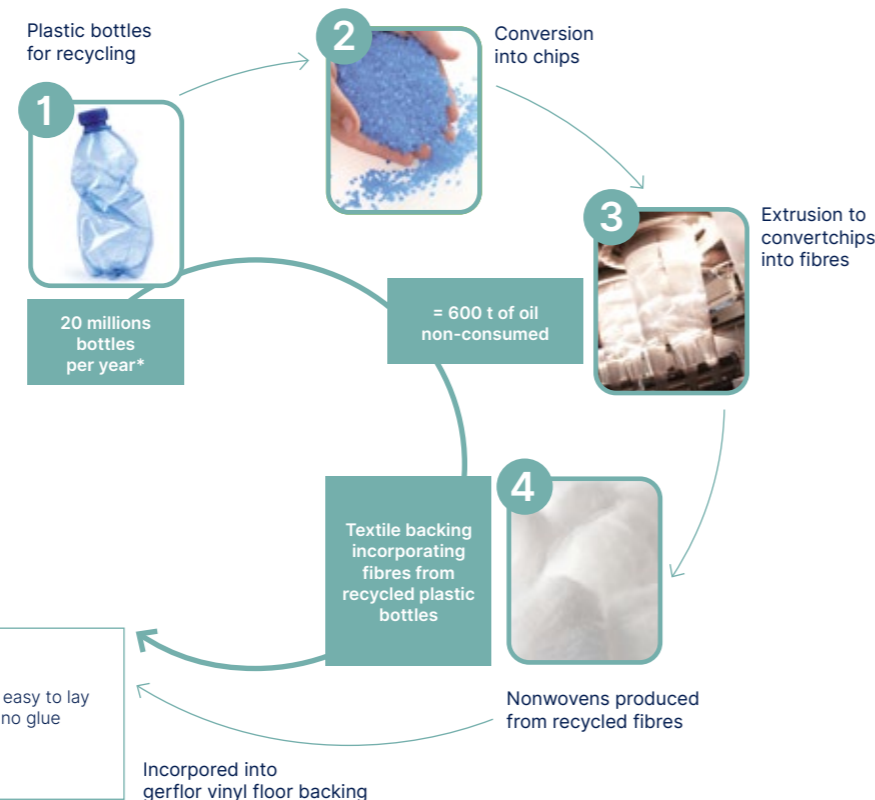

A solution eco-responsible

Committed to sustainable development

Going Further

Raw materials

Healthy raw materials

- No heavy metals, no solvents, no formaldehyde
- All materials are 100% compliant with European standards (REACH)

Sustainable products

recycled content integration

- Vinyl rolls GFT:

Patented GFT technology: backing with fibres made from recycled plastic bottles

Indoor air quality

Low Voc Emissions

- All our products conform to **Floorscore, AgBB, A+ (France) and M1 (Finlande)** standards,
- TVOC emissions after 28 days < 100 µg/m³,
- Gerflor looselay solutions (GFT rolls, tiles and snap-together planks): no glue required.

► VOC Free system

Environmental footprint

- All our products are **eco-designed** based on a life-cycle analysis model in order to **reduce their environmental impact**.

- Our products are regularly assessed in accordance with **ISO 16000 standards**.

Recycling

Second Life is a Gerflor's innovative program for collecting installation waste and non-glued end-of-life products.

In partnership with our installers, this program is now fully effective in France and Germany and in the process of being implemented in Italy, Benelux and Scandinavia

Did you know?

Recycling process

Fibres used in gerflor products

5

GFT benefits:

- Cost-effective quick and easy to lay
- No subfloor preparation, no glue
- Acoustic insulation
- Resistant to indentation

Incorporated into gerflor vinyl floor backing

WATER CONSUMPTION SINCE 1998

Did you know? All inks used in the group's factories are solvent-free and water-based. The printing cylinders are cleaned with biodegradable agents and the wastewater inks are recycled by evaporation.