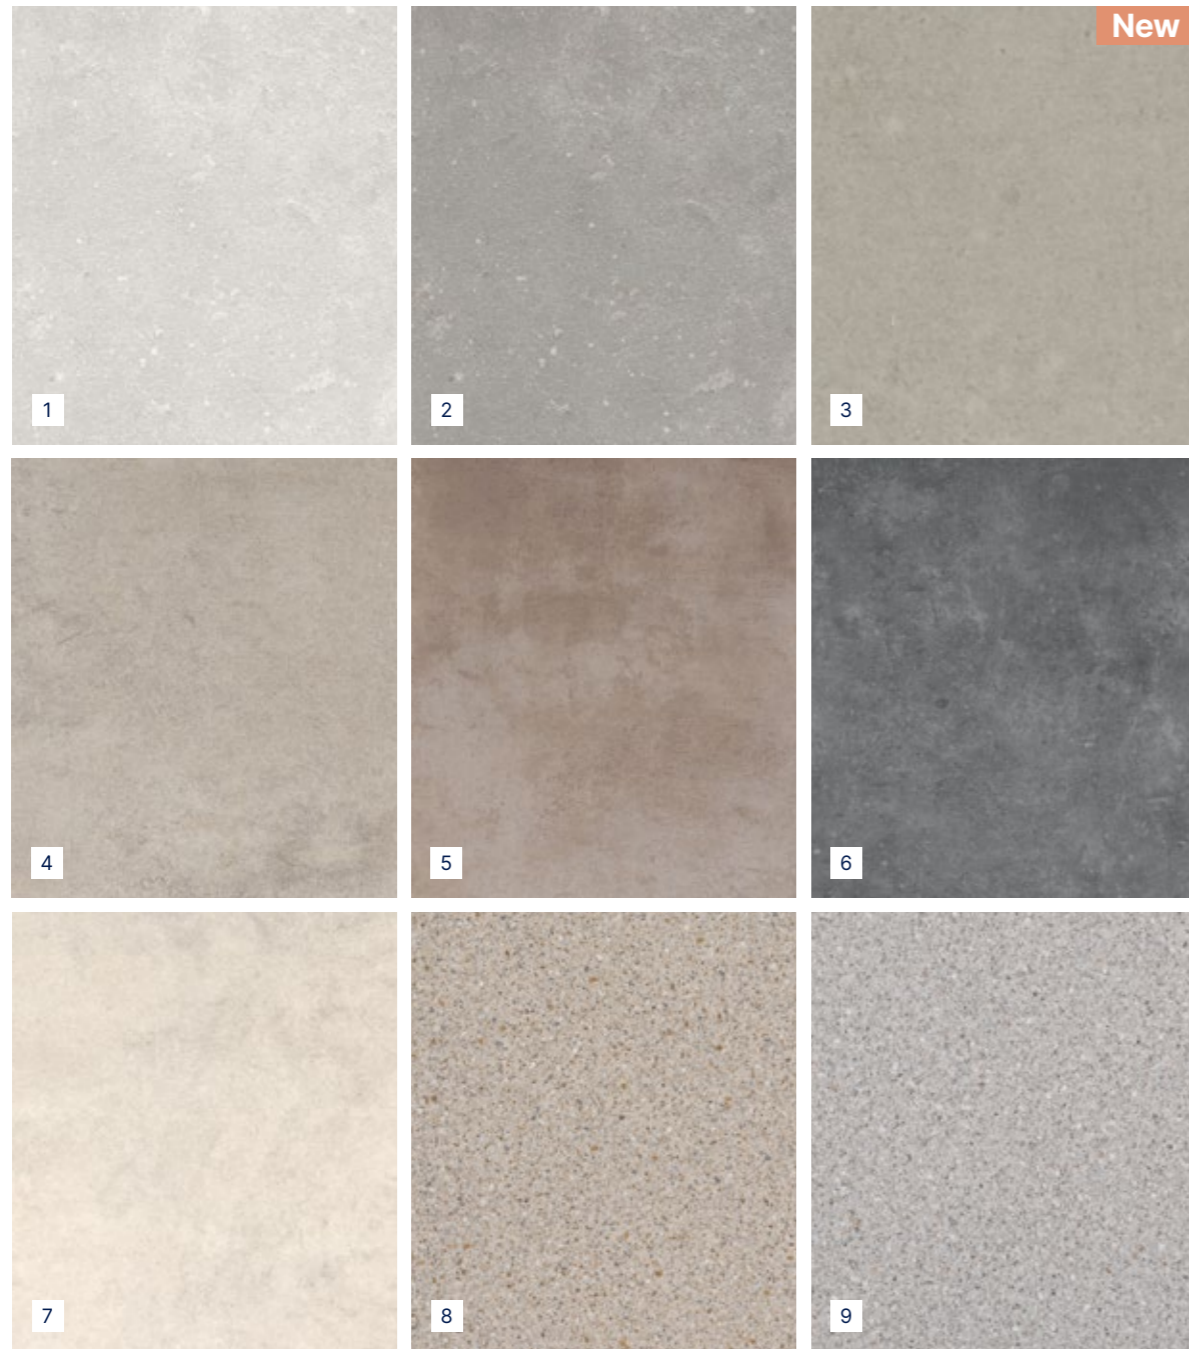

prime^tex

All Over

1-Leone Light

2 m: Code: 1368 2063 - EAN: 3475710392092
4 m: Code: 1548 2063 - EAN: 3475710389290

2-Leone Clear

2 m: Code: 1368 2064 - EAN: 3475710392108
4 m: Code: 1548 2064 - EAN: 3475710389306

3-Leone Powder

2 m: Code: 1368 2345 - EAN: 3475710608179
4 m: Code: 1548 2345 - EAN: 3475710607592

4-Dune Grey

2 m: Code: 1367 1589 - EAN: 3475710264559
3 m: Code: 1647 1589 - EAN: 3475710317637
4 m: Code: 1547 1589 - EAN: 3475710264528

5-Harlem Taupe

2 m: Code: 1234 1845 - EAN: 3475710340352
4 m: Code: 1734 1845 - EAN: 3475710329722

6-Leone Anthracite

2 m: Code: 1368 2133 - EAN: 3475710466632
3 m: Code: 1648 2133 - EAN: 3475710528330
4 m: Code: 1548 2133 - EAN: 3475710464874

7-Dune White

2 m: Code: 1367 1588 - EAN: 3475710264542
4 m: Code: 1547 1588 - EAN: 3475710264511

8-Gravel Beige

2 m: Code: 1304 0711 - EAN: 3475710181313
3 m: Code: 1564 0711 - EAN: 3475710180897
4 m: Code: 1474 0711 - EAN: 3475710180323

9-Gravel Grey

2 m: Code: 1304 0712 - EAN: 3475710181320
3 m: Code: 1564 0712 - EAN: 3475710180903
4 m: Code: 1474 0712 - EAN: 3475710180330