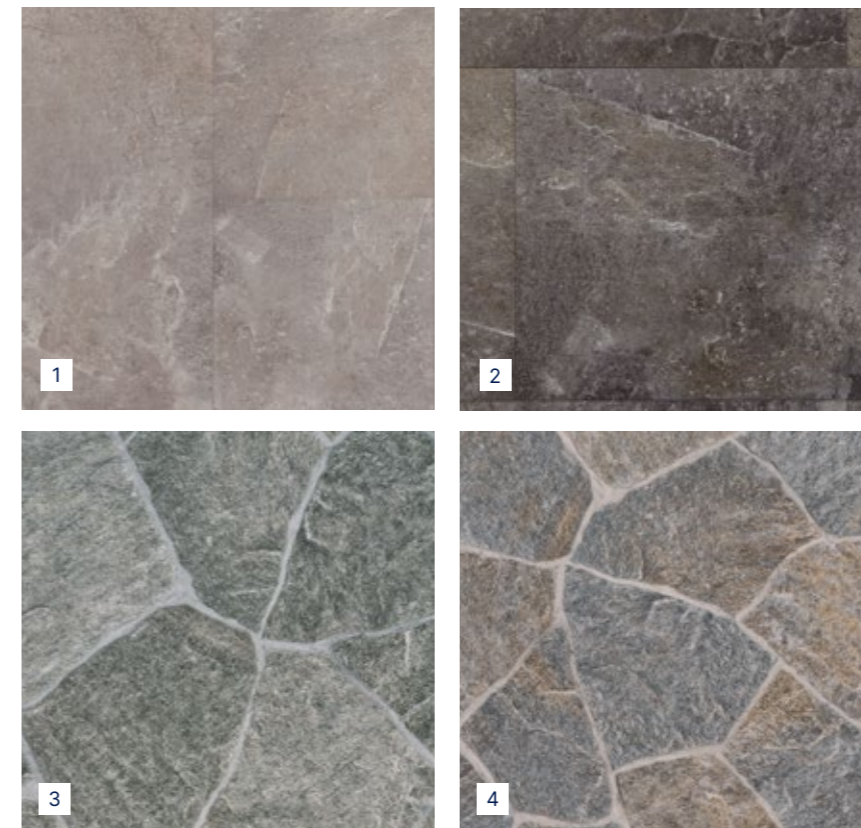

- **1-Fjord Light Grey**
  2 m: Code: 1349 1949 - EAN: 3475710355691
  3 m: Code: 1619 1949 - EAN: 3475710359736
  4 m: Code: 1519 1949 - EAN: 3475710355578
- **2-Fjord Black**
  2 m: Code: 1349 2011 - EAN: 3475710375620
  3 m: Code: 1619 2011 - EAN: 3475710392511
  4 m: Code: 1519 2011 - EAN: 3475710375521
- **3-Granite Green**
  2 m: Code: 1333 0618 - EAN: 3475710217548
  3 m: Code: 1603 0618 - EAN: 3475710236600
  4 m: Code: 1503 0618 - EAN: 3475710217258
- **4-Granite Dark Grey**
  2 m: Code: 1333 0617 - EAN: 3475710236624
  3 m: Code: 1603 0617 - EAN: 3475710236594
  4 m: Code: 1503 0617 - EAN: 3475710218736