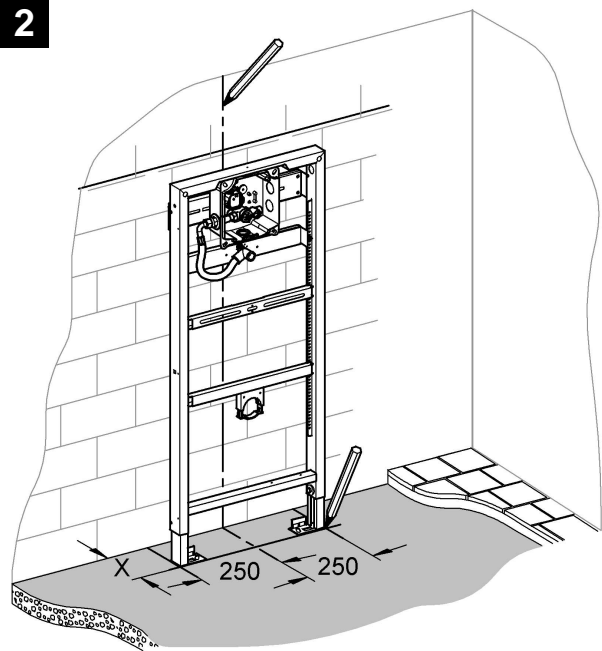

38 786
38 803

Rapid SL

Design & Quality Engineering GROHE Germany

96.706.131/ÄM 218692/09.11

GROHE
ENJOY WATER®

*38 558

1

2