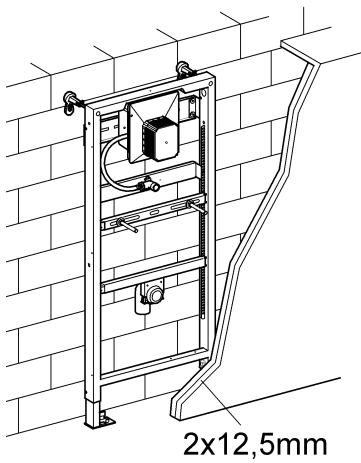

38 786
38 803

Rapid SL

Design & Quality Engineering GROHE Germany

96.706.131/ÄM 218692/09.11

GROHE
ENJOY WATER®

*38 558

1

2