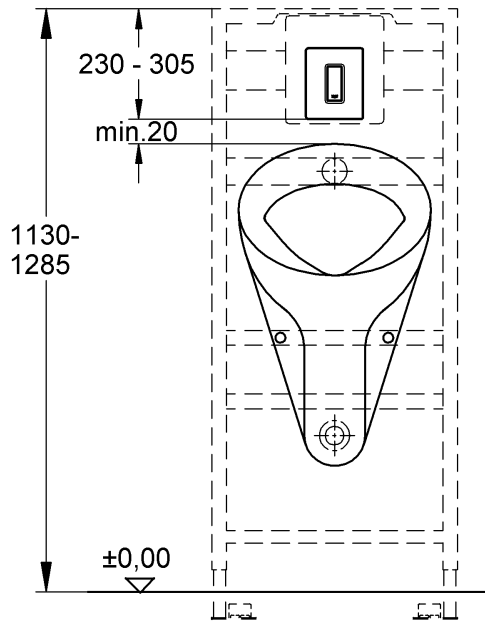

38 786
38 803

Rapid SL

Design & Quality Engineering GROHE Germany

96.706.131/ÄM 218692/09.11

GROHE
ENJOY WATER®

*38 558

1

2