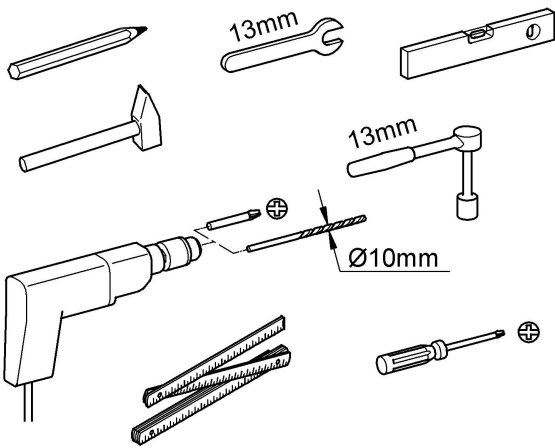

38 786
38 803

Rapid SL

Design & Quality Engineering GROHE Germany

96.706.131/ÄM 218692/09.11

GROHE
ENJOY WATER®

*38 558

1

2