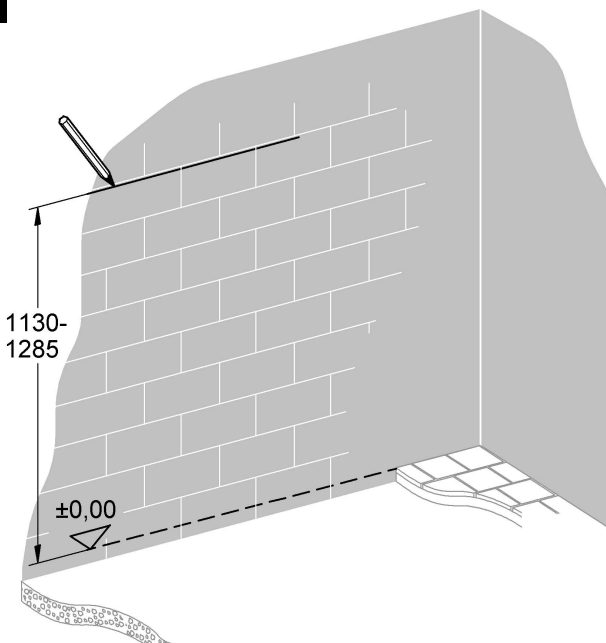

38 786
38 803

Rapid SL

Design & Quality Engineering GROHE Germany

96.706.131/ÄM 218692/09.11

GROHE
ENJOY WATER®

*38 558

1

2