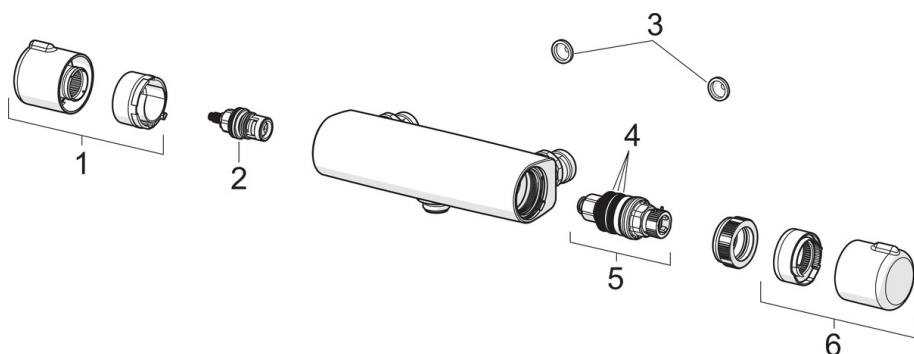

EAN: 6414150100796
static.oras.com/7460C-33

Thermostatic shower faucet. Temperature handle equipped with safety stop at 38°C. Volume handle with Eco Flow control. The faucet includes litter filters and non-return valves.

- Dusjløsninger
- Termostat
- Veggmontert
- Matt svart
- Temperaturreguleringshendel, Mengdehendel
- Økovenlig vannmengde
- Sikkerhetssperre mot skålding ved 38°C, Fast temperatur
- Keramisk overdel, Termostat-kassett, Tilbakeslagsventil, Smussfilter
- Direkte tilkobling, Innvendige gjenger, Dekkplate(r)

Teknisk data

Tekniske egenskaper

Materiale **brass**

Godkjenninger og Erklæringer

STF Sertifikat **VTT-RTH-00085-17**

KIWA SE **1598**

Reserve deler

SP7460-33

	Navn	Kode	NRF
01	Mengderatt Matt svart	1014422V-33	
02	Keramisk overdel	109898	4204657
03	Smussfilter, G3/4, DN20	178375V	4204472
03	Smussfilter, G1/2, DN15	198094/2	4204826
04	O-ringsett	178796V	4204923
05	Termostatstyrt reguleringskassett	178780V	4204922
06	Temperaturreguleringsgrep Matt svart	1008607V-33